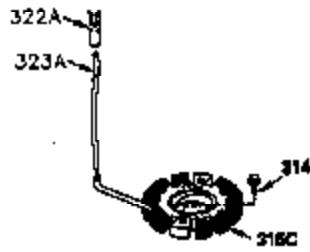

Ref #	Part Number	Qty	Description
92	650880	1	Lock Washer
93	650881	1	Flywheel Nut
260	36252	1	Blower Housing
262	29747B	2	Screw, Torx T-40, 5/16-24 x 21/32"
285	35985B	1	Starter Hub
287	29752	1	Nut & Lock Washer, 1/4-28
308A	35437	1	Fill Tube Clip
314	650873	2	Screw, 1/4-20 x 3/4"
315	611159	1	Alternator Coil (10 Amp)(Incl. 322 & 323)
322	611117	1	Connector Body
323	611118	1	Terminal
327	35392	1	Starter Plug
370B	35274	1	Instruction Decal
390	590704	1	Rewind Starter