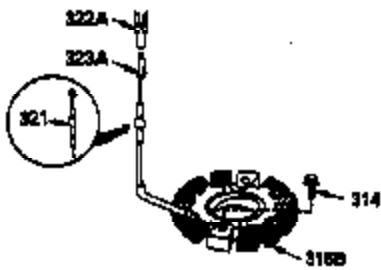

Ref #	Part Number	Qty	Description
92	650880	1	Lock Washer
93	650881	1	Flywheel Nut
260	36252	1	Blower Housing
262	29747B	2	Screw, Torx T-40, 5/16-24 x 21/32"
285	35985B	1	Starter Hub
287	29752	1	Nut & Lock Washer, 1/4-28
308A	35437	1	Fill Tube Clip
314	650873	2	Screw, 1/4-20 x 3/4"
315	611159	1	Alternator Coil (10 Amp)(Incl. 322 & 323)
322	611117	1	Connector Body
323	611118	1	Terminal
327	35392	1	Starter Plug
370B	35274	1	Instruction Decal
390	590704	1	Rewind Starter