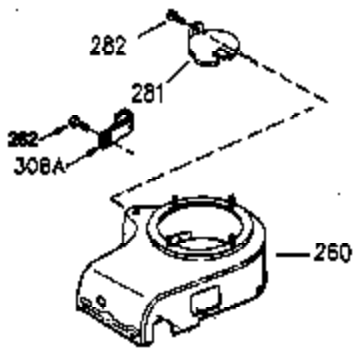

Ref #	Part Number	Qty	Description
92	650880	1	Lock Washer
93	650881	1	Flywheel Nut
260	36252	1	Blower Housing
262	29747B	2	Screw, Torx T-40, 5/16-24 x 21/32"
285	35985B	1	Starter Hub
287	29752	1	Nut & Lock Washer, 1/4-28
308A	35437	1	Fill Tube Clip
314	650873	2	Screw, 1/4-20 x 3/4"
315	611159	1	Alternator Coil (10 Amp)(Incl. 322 & 323)
322	611117	1	Connector Body
323	611118	1	Terminal
327	35392	1	Starter Plug
370B	35274	1	Instruction Decal
390	590704	1	Rewind Starter