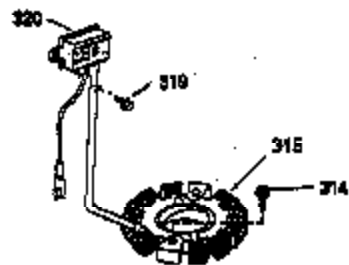

Ref #	Part Number	Qty	Description
92	650880	1	Lock Washer
93	650881	1	Flywheel Nut
260	36252	1	Blower Housing
262	29747B	2	Screw, Torx T-40, 5/16-24 x 21/32"
285	35985B	1	Starter Hub
287	29752	1	Nut & Lock Washer, 1/4-28
308A	35437	1	Fill Tube Clip
314	650873	2	Screw, 1/4-20 x 3/4"
315	611159	1	Alternator Coil (10 Amp)(Incl. 322 & 323)
322	611117	1	Connector Body
323	611118	1	Terminal
327	35392	1	Starter Plug
370B	35274	1	Instruction Decal
390	590704	1	Rewind Starter