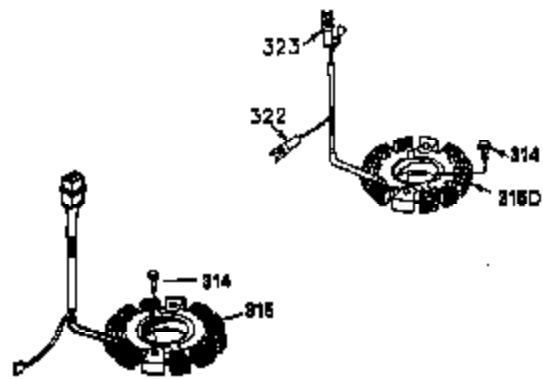

Ref #	Part Number	Qty	Description
92	650880	1	Lock Washer
93	650881	1	Flywheel Nut
260	36252	1	Blower Housing
262	29747B	2	Screw, Torx T-40, 5/16-24 x 21/32"
285	35985B	1	Starter Hub
287	29752	1	Nut & Lock Washer, 1/4-28
308A	35437	1	Fill Tube Clip
314	650873	2	Screw, 1/4-20 x 3/4"
315	611159	1	Alternator Coil (10 Amp)(Incl. 322 & 323)
322	611117	1	Connector Body
323	611118	1	Terminal
327	35392	1	Starter Plug
370B	35274	1	Instruction Decal
390	590704	1	Rewind Starter