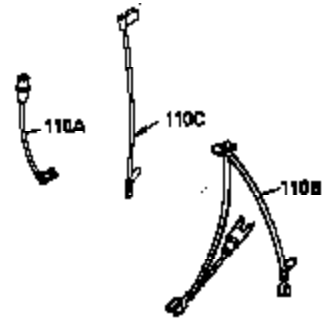

Ref #	Part Number	Qty	Description
92	650880	1	Lock Washer
93	650881	1	Flywheel Nut
260	36252	1	Blower Housing
262	29747B	2	Screw, Torx T-40, 5/16-24 x 21/32"
285	35985B	1	Starter Hub
287	29752	1	Nut & Lock Washer, 1/4-28
308A	35437	1	Fill Tube Clip
314	650873	2	Screw, 1/4-20 x 3/4"
315	611159	1	Alternator Coil (10 Amp)(Incl. 322 & 323)
322	611117	1	Connector Body
323	611118	1	Terminal
327	35392	1	Starter Plug
370B	35274	1	Instruction Decal
390	590704	1	Rewind Starter