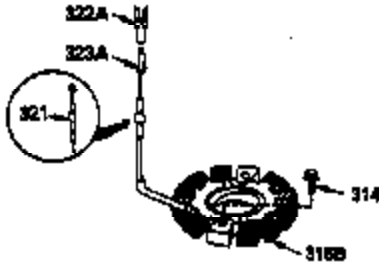

Ref #	Part Number	Qty	Description
92	650880	1	Belleville Washer
93	650881	1	Flywheel Nut
260	35964	1	Blower Housing
262	29747B	2	Screw, Torx T-40, 5/16-24 x 21/32"
286	35962	1	Cup & Screen
308A	35437	1	Fill Tube Clip
314	650873	2	Screw, 1/4-20 x 3/4"
315	611116	1	Alternator Coil (3 Amp)(Incl. 321 - 3 23)
321	611161	1	Diode
322	611117	1	Connector Body
323	611118	1	Terminal