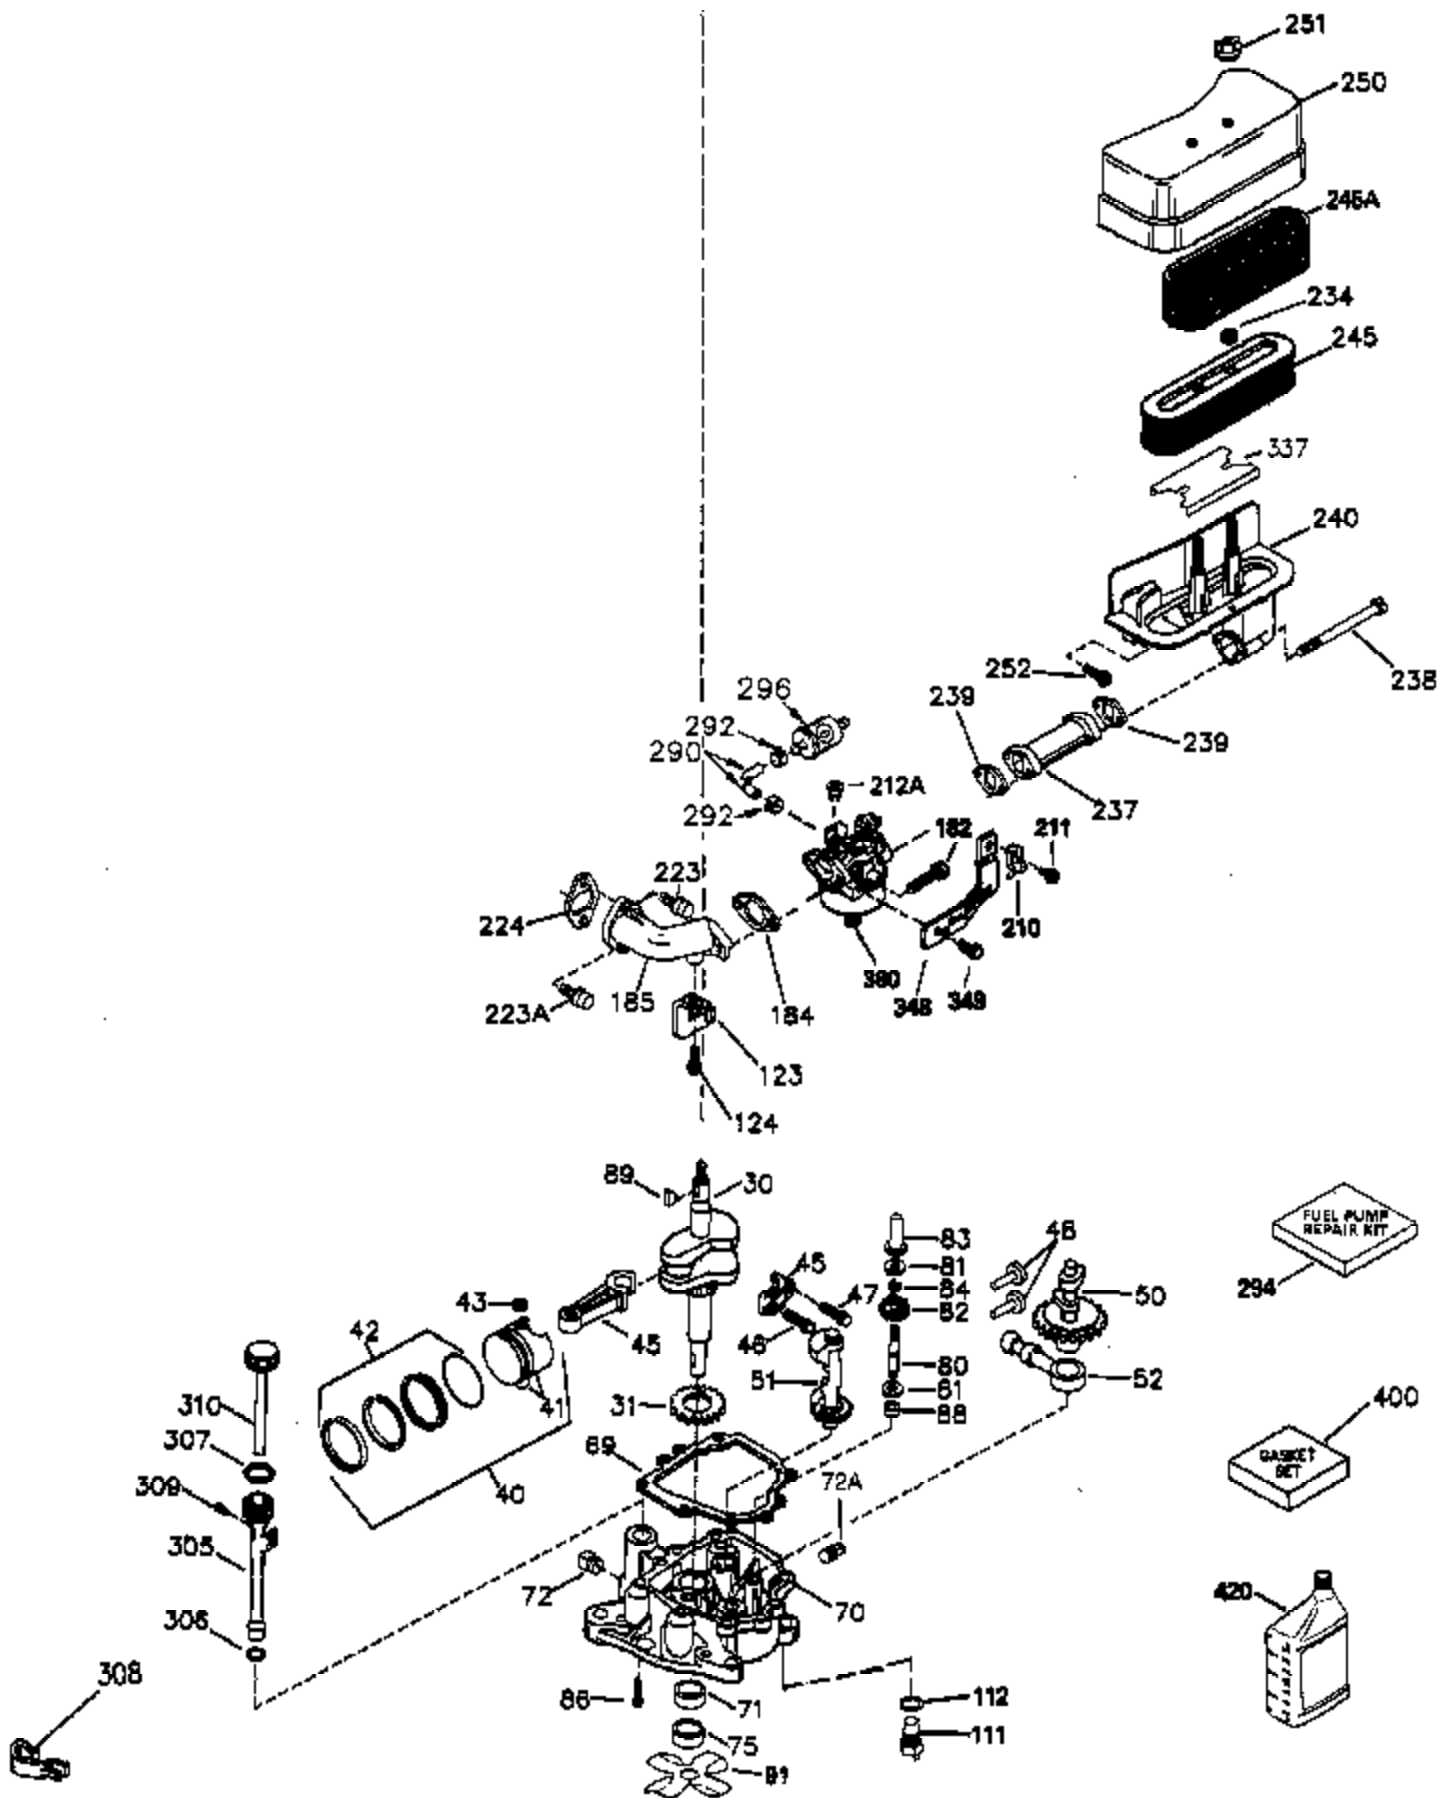

Ref #	Part Number	Qty	Description
30	35336B	1	Crankshaft
31	35327	1	Counterbalance Gear
40	35776A	1	Piston, Pin & Ring Set (Std.)
40	35777A	1	Piston, Pin & Ring Set (.010" OS)
40	35778A	1	Piston, Pin & Ring Set (.020" OS)
41	35773A	1	Piston & Pin Ass'y. (Std.) (Incl. 43)
41	35774A	1	Piston & Pin Ass'y. (.010" OS) (Incl. 43)
41	35775A	1	Piston & Pin Ass'y. (.020" OS) (Incl. 43)
42	35779	1	Ring Set (Std.)
42	35780	1	Ring Set (.010" OS)
42	35781	1	Ring Set (.020" OS)
43	35772	2	Piston Pin Retaining Ring
45	36895	1	Connecting Rod Ass'y. (Incl. 47)
47	651033	2	Connecting Rod Bolt
48	35313	2	Valve Lifter
50	35939	1	Camshaft (MCR)
51	35315A	1	Counterbalance Weight
52	31356	1	Oil Pump Ass'y.
69	35317	1	* Mounting Flange Gasket
70	35711A	1	Mounting Flange (Incl. 72, 75 & 80)
72	31927	1	Oil Drain Plug
75	35319	1	Oil Seal
80	35712	1	Governor Shaft
81	35479	2	Washer
82	35321	1	Governor Gear Ass'y.
83	35322	1	Governor Spool
84	29193	1	Retaining Ring
86	650833	7	Screw, 1/4-20 x 1-3/16"
88	31707A	1	Spacer
89	32589	1	Flywheel Key
110A	36225	1	Ground Wire
123	35288	1	Intake Pipe Brace
124	650738	2	Screw, 1/4-20 x 5/8"
182	650517	2	Screw, 1/4-20 x 27/32"
184	33263	1	* Carburetor To Intake Pipe Gasket
185	35955	1	Intake Pipe
210	27793	1	Conduit Clip
211	28942	1	Screw, 10-32 x 3/8"
212A	36288	2	Bushing
223	650971	2	Screw, Torx T-30, 5/16-18 x 7/8"
224	35958	1	* Intake Pipe Gasket
234	650825	2	Nut & Lockwasher, 1/4-20
237	35286	1	Air Cleaner Adapter
238	650875	2	Screw, 10-32 x 5-1/4"
239	33629	2	* Carburetor Gasket
240	35960	1	Air Cleaner Body (Incl. 239)
245	35403	1	Air Cleaner Filter (Incl. 234)
245A	35404	1	Air Cleaner Filter
250	35961	1	Air Cleaner Cover
251	650886	2	Wing Nut, 1/4-20
290	29774	1	Fuel Line (8.25")
292	26460	2	Fuel Line Clamp
296	34279B	1	Fuel Filter (Incl. 292)
305	35574	1	Oil Fill Tube
307	35499	1	"O" Ring
308	33997	1	Fill Tube Clip
310	35576	1	Dipstick
322B	611117	1	Connector Body