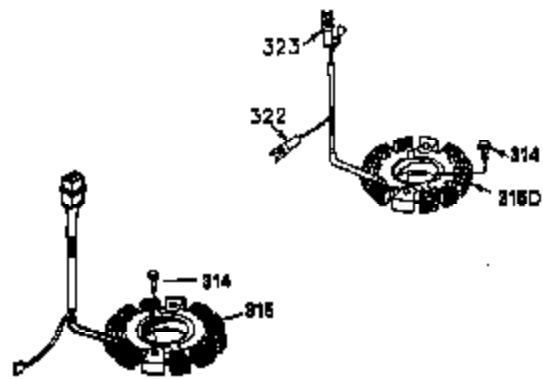

Ref #	Part Number	Qty	Description
323B	610922	1	Terminal
330	36419	1	Wire Harness (Incl. 322,322A,322B,323 ,323A&323B)
337	36407	1	Deflector
380	640164	1	Carburetor (Incl. 184)
400	35947	1	* Gasket Set (Incl. items marked PK i n notes) Incl. part #'s 27896 (2), 33263 (1), 33629 (2), 34265 (1), 35317 (1), 35762 (2), 35946 (1), 35952 (1), 35958 (1)
900	0	1	Replacement Engine 752328, order from 71-999
900	0	1	Replacement Short Block 752321, order from 71-999