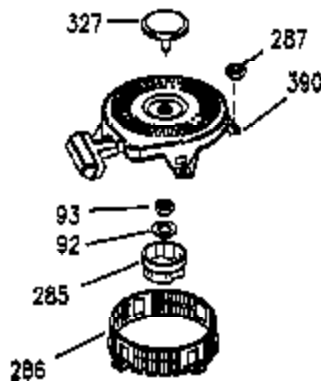

Ref #	Part Number	Qty	Description
323B	610922	1	Terminal
330	36419	1	Wire Harness (Incl. 322,322A,322B,323 ,323A&323B)
337	36407	1	Deflector
380	640164	1	Carburetor (Incl. 184)
400	35947	1	* Gasket Set (Incl. items marked PK i n notes) Incl. part #'s 27896 (2), 33263 (1), 33629 (2), 34265 (1), 35317 (1), 35762 (2), 35946 (1), 35952 (1), 35958 (1)
900	0	1	Replacement Engine 752328, order from 71-999
900	0	1	Replacement Short Block 752321, order from 71-999