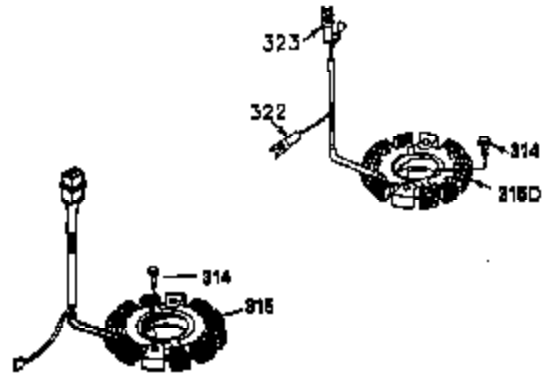

Ref #	Part Number	Qty	Description
323B	610922	1	Terminal
330	36419	1	Wire Harness (Incl. 322,322A,322B,323 ,323A&323B)
337	36407	1	Deflector
380	640164	1	Carburetor (Incl. 184)
400	35947	1	* Gasket Set (Incl. items marked PK i n notes) Incl. part #'s 27896 (2), 33263 (1), 33629 (2), 34265 (1), 35317 (1), 35762 (2), 35946 (1), 35952 (1), 35958 (1)
900	0	1	Replacement Engine 752328, order from 71-999
900	0	1	Replacement Short Block 752321, order from 71-999