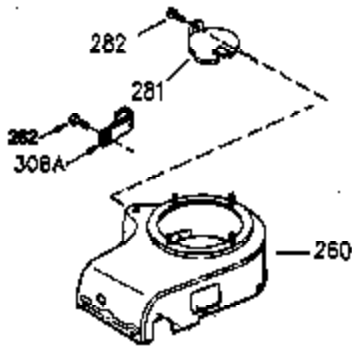

Ref #	Part Number	Qty	Description
323B	610922	1	Terminal
330	36419	1	Wire Harness (Incl. 322,322A,322B,323 ,323A&323B)
337	36407	1	Deflector
380	640164	1	Carburetor (Incl. 184)
400	35947	1	* Gasket Set (Incl. items marked PK i n notes) Incl. part #'s 27896 (2), 33263 (1), 33629 (2), 34265 (1), 35317 (1), 35762 (2), 35946 (1), 35952 (1), 35958 (1)
900	0	1	Replacement Engine 752328, order from 71-999
900	0	1	Replacement Short Block 752321, order from 71-999