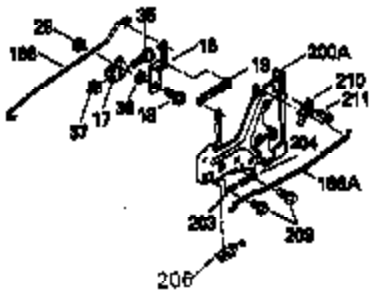

Ref #	Part Number	Qty	Description
323B	610922	1	Terminal
330	36419	1	Wire Harness (Incl. 322,322A,322B,323 ,323A&323B)
337	36407	1	Deflector
380	640164	1	Carburetor (Incl. 184)
400	35947	1	* Gasket Set (Incl. items marked PK i n notes) Incl. part #'s 27896 (2), 33263 (1), 33629 (2), 34265 (1), 35317 (1), 35762 (2), 35946 (1), 35952 (1), 35958 (1)
900	0	1	Replacement Engine 752328, order from 71-999
900	0	1	Replacement Short Block 752321, order from 71-999