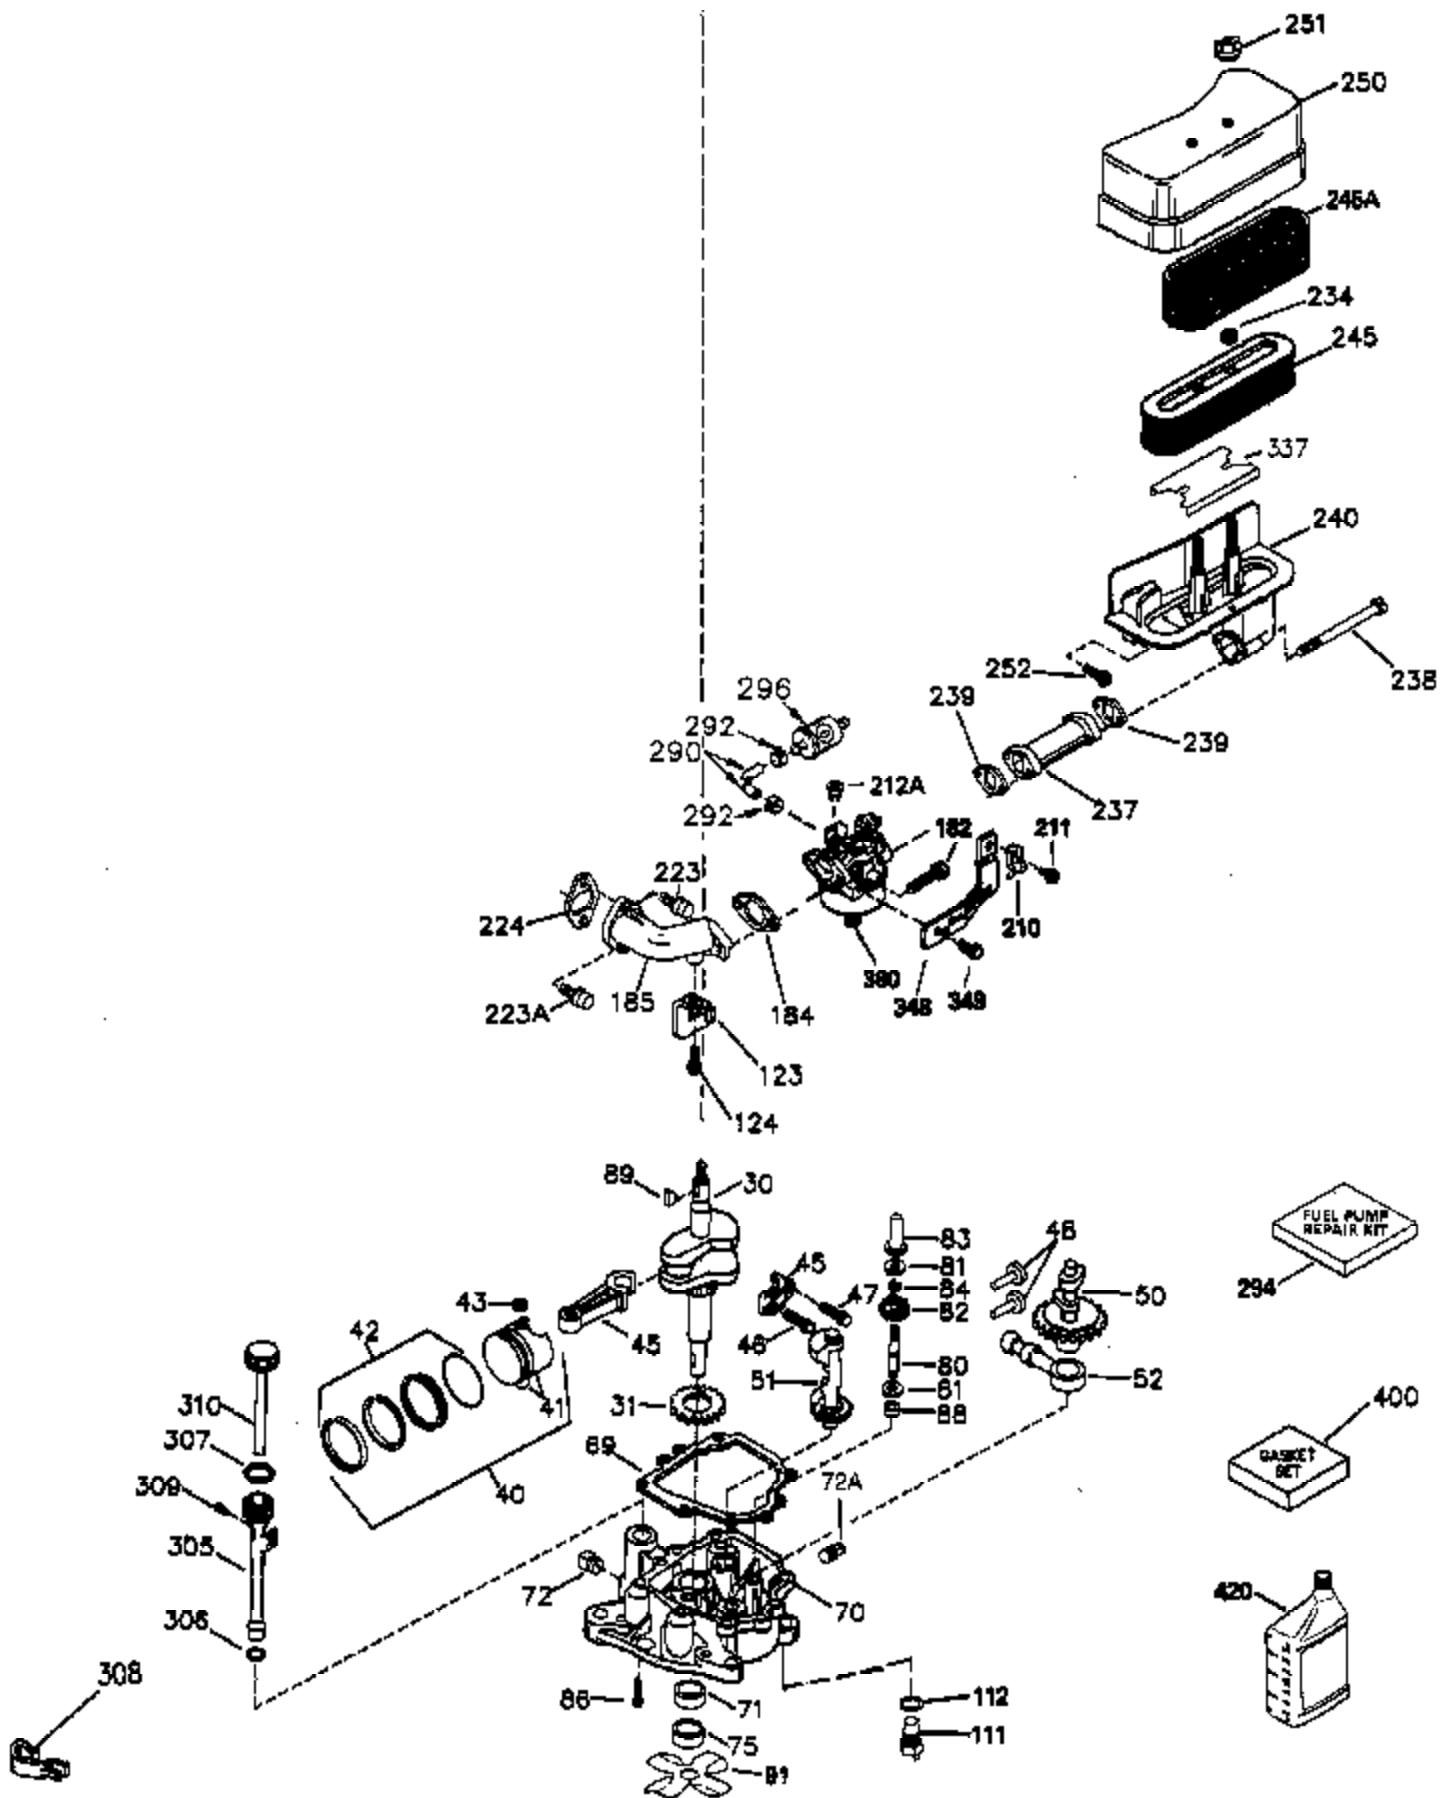

Ref #	Part Number	Qty	Description
30	36924	1	Crankshaft
31	35327	1	Counterbalance Gear
40	35776A	1	Piston, Pin & Ring Set (Std.)
40	35777A	1	Piston, Pin & Ring Set (.010" OS)
40	35778A	1	Piston, Pin & Ring Set (.020" OS)
41	35773A	1	Piston & Pin Ass'y. (Std.) (Incl. 43)
41	35774A	1	Piston & Pin Ass'y. (.010" OS) (Incl. 43)
41	35775A	1	Piston & Pin Ass'y. (.020" OS) (Incl. 43)
42	35779	1	Ring Set (Std.)
42	35780	1	Ring Set (.010" OS)
42	35781	1	Ring Set (.020" OS)
43	35772	2	Piston Pin Retaining Ring
45	36925	1	Connecting Rod Ass'y. (Incl. 47)
47	651033	2	Connecting Rod Bolt
48	35313	2	Valve Lifter
50	37078	1	Camshaft (MCR)
51	35315A	1	Counterbalance Weight
52	31356	1	Oil Pump Ass'y
69	35317	1	* Mounting Flange Gasket
70	35970	1	Mounting Flange (Incl. 72, 75 & 80)
72	31927	1	Oil Drain Plug
75	35319	1	Oil Seal
80	35712	1	Governor Shaft
81	35479	2	Washer
82	35321	1	Governor Gear Ass'y.
83	35322	1	Governor Spool
84	29193	1	Retaining Ring
86	650833	7	Screw, 1/4-20 x 1-3/16"
88	31707A	1	Spacer
89	650592	1	Flywheel Key
91A	611242	1	Flywheel Retainer
91	611241	1	Flywheel Fan
178	650928	2	Lock Nut, 1/4-20
182	650925A	2	Carburetor Mounting Stud
184	36352	1	* Carburetor To Intake Pipe Gasket
185	36940	1	Intake Pipe
210	27793	1	Conduit Clip
211	28942	1	Screw, 10-32 x 3/8"
212A	36288	2	Bushing
223	650378	2	Screw, Torx T-30, 5/16-18 x 1-3/32"
224	36942	1	* Intake Pipe Gasket
228	650977	2	Air Cleaner Stud
234	650825	2	Nut & Lock Washer, 1/4-20
239	36358	1	* Air Cleaner Gasket
240	36355	1	Air Cleaner Body (Incl. 239)
245	36356	1	Air Cleaner Filter (Incl. 234)
245A	36357	1	Air Cleaner Filter
250	36359	1	Air Cleaner Cover
251	650886	2	Wing Nut, 1/4-20
252	650976	1	Screw, 1/4-20 x 19/32"
262A	651046	1	Heat Shield Mounting Stud
279	651045	1	Heat Shield Mounting Stud
290	30705	1	Fuel Line
292	26460	2	Fuel Line Clamp
296	34279B		Fuel Filter (Incl. 292)
305	36945	1	Oil Fill Tube
306	36832	1	Fill Tube Gasket
307	35499	1	"O" Ring