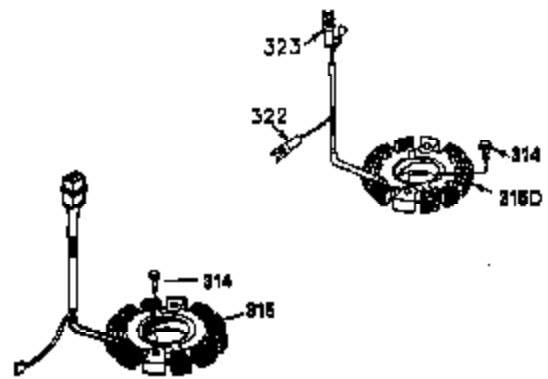

Ref #	Part Number	Qty	Description
309	650976	1	Screw, 1/4-20 x 19/32"
309	650976	1	Screw, 1/4-20 x 19/32"
309	650976	1	Screw, 1/4-20 x 19/32"
310	35973	1	Dipstick
380	640065	1	Carburetor (Incl. 184)
394A	650982	1	Washer
400	36947		* Gasket Set (Incl. items marked PK i n notes) Incl. part #'s 27896 (2), 33263 (1), 33629 (2), 34265 (1), 35317 (1), 35762 (2), 35946 (1), 35352 (1), 35958 (1)
420	730225	1	SAE 30 4-Cycle Engine Oil (Quart)