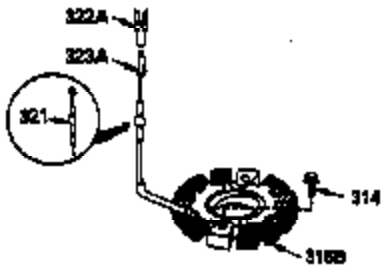

Ref #	Part Number	Qty	Description
309	650976	1	Screw, 1/4-20 x 19/32"
309	650976	1	Screw, 1/4-20 x 19/32"
309	650976	1	Screw, 1/4-20 x 19/32"
310	35973	1	Dipstick
380	640065	1	Carburetor (Incl. 184)
394A	650982	1	Washer
400	36947		* Gasket Set (Incl. items marked PK i n notes) Incl. part #'s 27896 (2), 33263 (1), 33629 (2), 34265 (1), 35317 (1), 35762 (2), 35946 (1), 35352 (1), 35958 (1)
420	730225	1	SAE 30 4-Cycle Engine Oil (Quart)