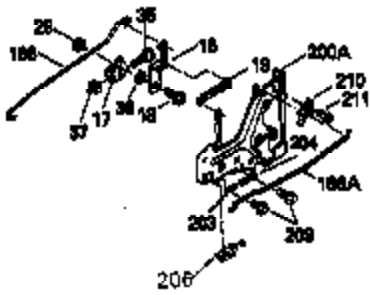

Ref #	Part Number	Qty	Description
309	650976	1	Screw, 1/4-20 x 19/32"
309	650976	1	Screw, 1/4-20 x 19/32"
309	650976	1	Screw, 1/4-20 x 19/32"
310	35973	1	Dipstick
380	640065	1	Carburetor (Incl. 184)
394A	650982	1	Washer
400	36947		* Gasket Set (Incl. items marked PK i n notes) Incl. part #'s 27896 (2), 33263 (1), 33629 (2), 34265 (1), 35317 (1), 35762 (2), 35946 (1), 35352 (1), 35958 (1)
420	730225	1	SAE 30 4-Cycle Engine Oil (Quart)