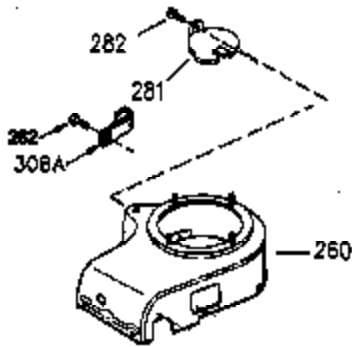

Ref #	Part Number	Qty	Description
91A	611242	1	Flywheel Retainer
92	650666	1	Lock Washer
93	650594	1	Flywheel Nut
178	650928	2	Lock Nut, 1/4-20
228	650977	2	Air Cleaner Stud
260	36943	1	Blower Housing
262A	651046	1	Heat Shield Mounting Stud
262	30063	2	Screw, Torx T-30, 1/4-20 x 1/2"
279	651045	1	Heat Shield Mounting Stud
286	36343	1	Cup & Screen
314	650873	2	Screw, 1/4-20 x 3/4"
315	611104	1	Alternator Coil (3/5 Split)(Incl. 321 -323)
321	611161	1	Diode
322	611142	1	Connector Body
323	611118	1	Terminal
394A	650982	1	Washer