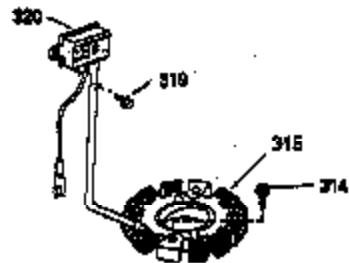

Ref #	Part Number	Qty	Description
309	650976	1	Screw, 1/4-20 x 19/32"
309	650976	1	Screw, 1/4-20 x 19/32"
309	650976	1	Screw, 1/4-20 x 19/32"
310	35973	1	Dipstick
380	640065	1	Carburetor (Incl. 184)
394A	650982	1	Washer
400	36947		* Gasket Set (Incl. items marked PK i n notes) Incl. part #'s 27896 (2), 33263 (1), 33629 (2), 34265 (1), 35317 (1), 35762 (2), 35946 (1), 35352 (1), 35958 (1)
420	730225	1	SAE 30 4-Cycle Engine Oil (Quart)