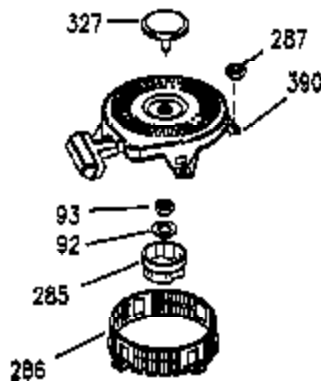

Ref #	Part Number	Qty	Description
309	650976	1	Screw, 1/4-20 x 19/32"
309	650976	1	Screw, 1/4-20 x 19/32"
309	650976	1	Screw, 1/4-20 x 19/32"
310	35973	1	Dipstick
380	640065	1	Carburetor (Incl. 184)
394A	650982	1	Washer
400	36947		* Gasket Set (Incl. items marked PK i n notes) Incl. part #'s 27896 (2), 33263 (1), 33629 (2), 34265 (1), 35317 (1), 35762 (2), 35946 (1), 35352 (1), 35958 (1)
420	730225	1	SAE 30 4-Cycle Engine Oil (Quart)