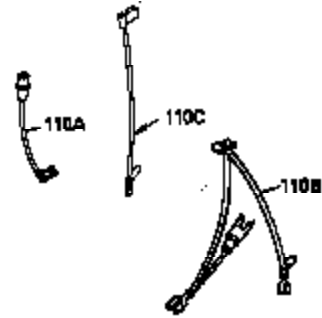

Ref #	Part Number	Qty	Description
91A	611242	1	Flywheel Retainer
92	650666	1	Lock Washer
93	650594	1	Flywheel Nut
178	650928	2	Lock Nut, 1/4-20
228	650977	2	Air Cleaner Stud
260	36943	1	Blower Housing
262A	651046	1	Heat Shield Mounting Stud
262	30063	2	Screw, Torx T-30, 1/4-20 x 1/2"
279	651045	1	Heat Shield Mounting Stud
286	36343	1	Cup & Screen
314	650873	2	Screw, 1/4-20 x 3/4"
315	611104	1	Alternator Coil (3/5 Split)(Incl. 321 -323)
321	611161	1	Diode
322	611142	1	Connector Body
323	611118	1	Terminal
394A	650982	1	Washer