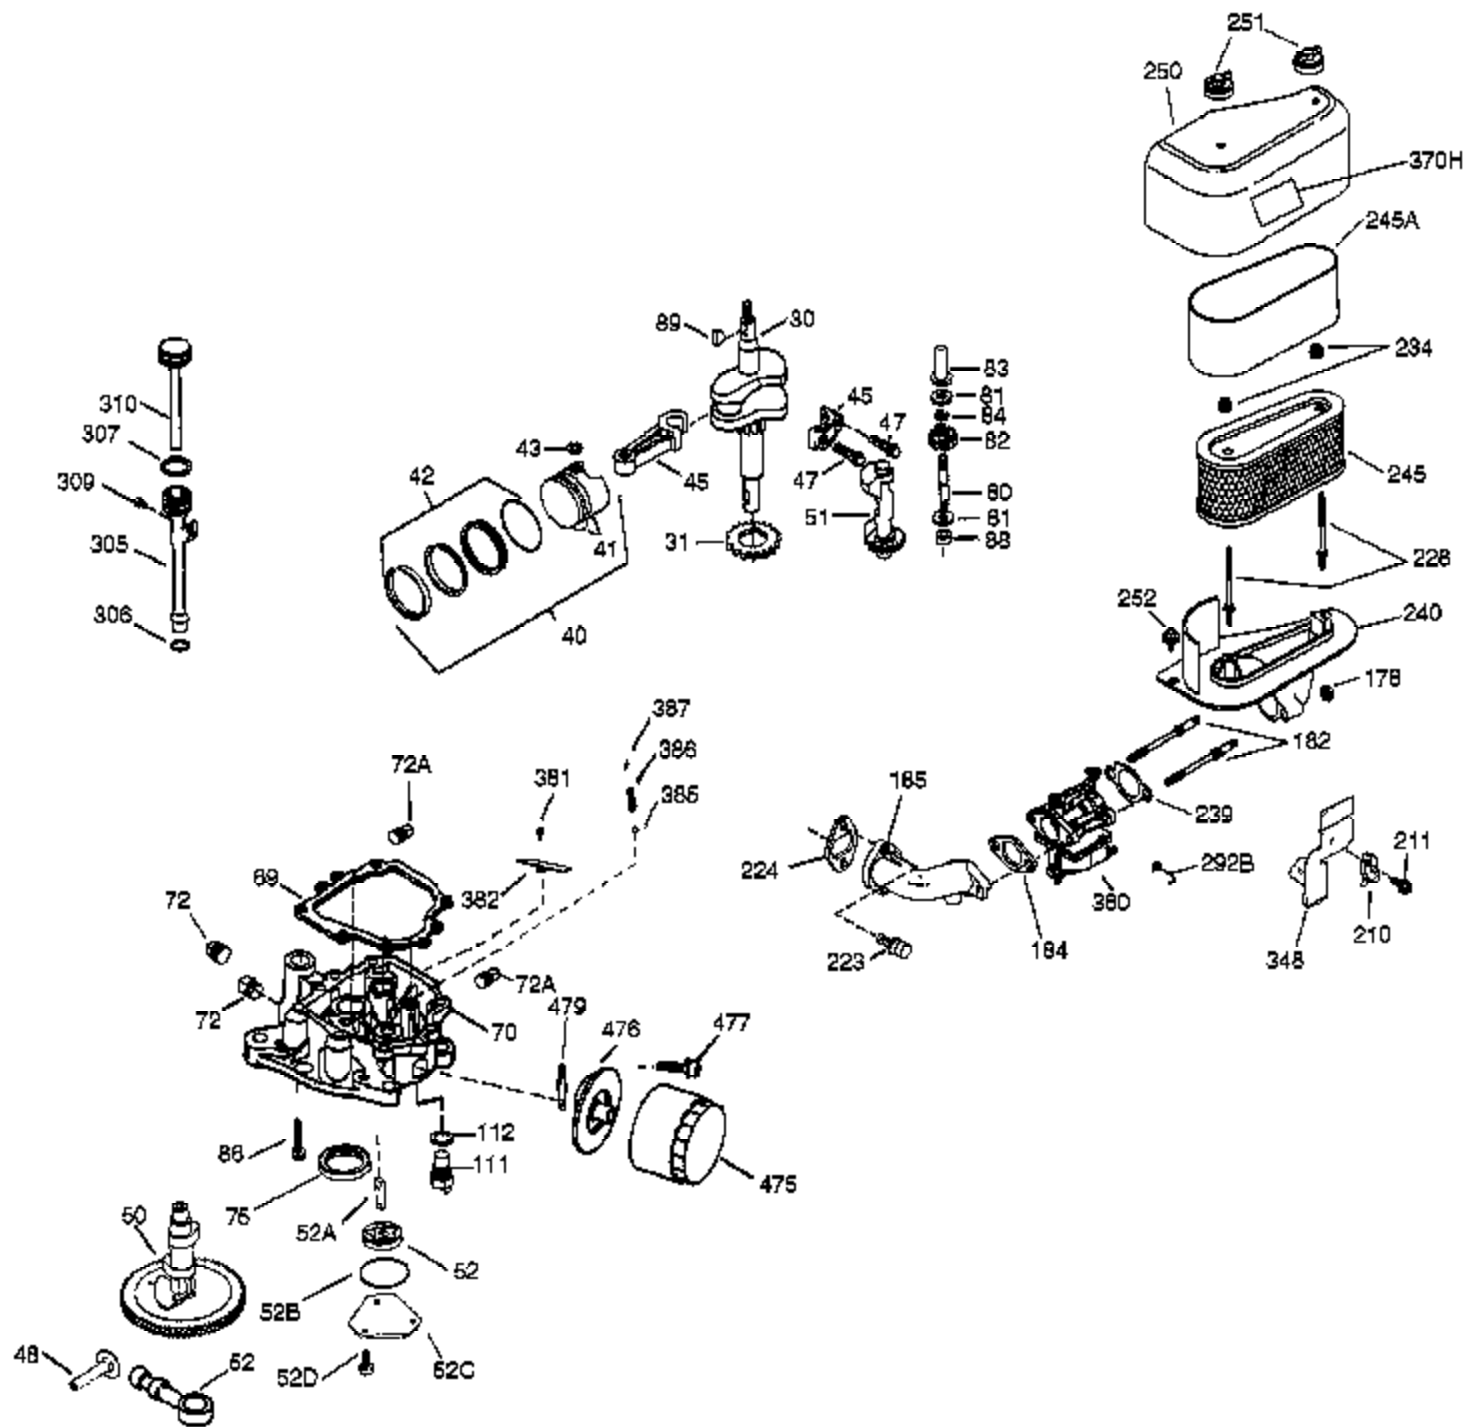

Ref #	Part Number	Qty	Description
200	36233	1	Control Bracket (Incl. 203, 204 & 212 A)
203	36482	1	Compression Spring
204	650777	1	Screw, 6-32 x 21/32"
209	650902	2	Screw, 10-32 x 7/16"
210	27793	2	Conduit Clip
211	28942	2	Screw, 10-32 x 3/8"
212A	36288	2	Bushing
260	36943	1	Blower Housing
262	30063	2	Screw, Torx T-30, 1/4-20 x 1/2"
263	36367	1	Trim Ring
264	650273	1	Screw, 5/16-18 x 5/8"
265	36944	1	Cylinder Head Cover
270A	35829A	1	Exhaust Port Liner
286	36343	1	Cup & Screen
291	30705	1	Fuel Line
292	26460	2	Fuel Line Clamp
296	34279B	1	Fuel Filter (Incl. 292)
314	650873	2	Screw, 1/4-20 x 3/4"
315	611104	1	Alternator Coil (3/5 Split)(Incl. 321 -323)
321	611161	1	Diode
322	611142	1	Connector Body
323	611118	1	Terminal
325	34246	1	Wire Clip
326	36210	1	Screen Plug
347	650949	3	Screw, 10-32 x 9/16"
361	650990	4	Screw, Torx T-30, 5/16-18 x 15/32"
370	36261	1	Name Decal
370G	35274	1	Oil Instruction Decal
394A	650982	1	Washer
395	36914	1	Electric Starter Motor (12 Volt)
400	36947		* Gasket Set (Incl. items marked PK i n notes) Incl. part #'s 27896 (2), 33263 (1), 33629 (2), 34265 (1), 35317 (1), 35762 (2), 35946 (1), 35352 (1), 35958 (1)
420	730225	1	SAE 30 4-Cycle Engine Oil (Quart)