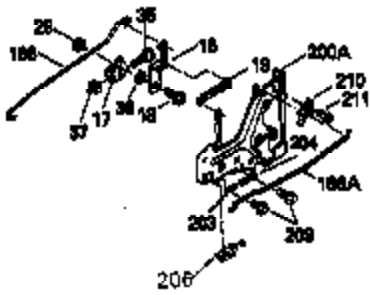

Ref #	Part Number	Qty	Description
92	650666	1	Lock Washer
93	650594	1	Flywheel Nut
178	650928	2	Lock Nut, 1/4-20
228	650977	2	Air Cleaner Stud
260	36943	1	Blower Housing
262	30063	2	Screw, Torx T-30, 1/4-20 x 1/2"
286	36343	1	Cup & Screen
370P	34387	1	Debris Screen Decal
394A	650982	1	Washer