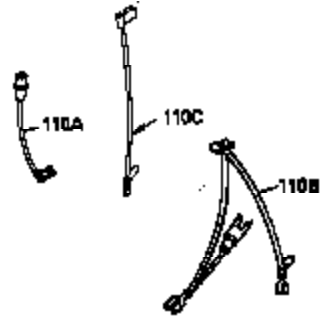

Ref #	Part Number	Qty	Description
92	650666	1	Lock Washer
93	650594	1	Flywheel Nut
178	650928	2	Lock Nut, 1/4-20
228	650977	2	Air Cleaner Stud
260	36943	1	Blower Housing
262	30063	2	Screw, Torx T-30, 1/4-20 x 1/2"
286	36343	1	Cup & Screen
370P	34387	1	Debris Screen Decal
394A	650982	1	Washer