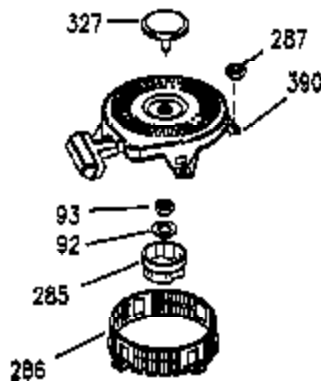

Ref #	Part Number	Qty	Description
92	650666	1	Lock Washer
93	650594	1	Flywheel Nut
178	650928	2	Lock Nut, 1/4-20
228	650977	2	Air Cleaner Stud
260	36943	1	Blower Housing
262	30063	2	Screw, Torx T-30, 1/4-20 x 1/2"
286	36343	1	Cup & Screen
370P	34387	1	Debris Screen Decal
394A	650982	1	Washer