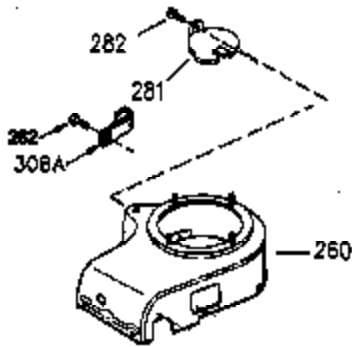

Ref #	Part Number	Qty	Description
92	650666	1	Lock Washer
93	650594	1	Flywheel Nut
178	650928	2	Lock Nut, 1/4-20
228	650977	2	Air Cleaner Stud
260	36943	1	Blower Housing
262	30063	2	Screw, Torx T-30, 1/4-20 x 1/2"
286	36343	1	Cup & Screen
370P	34387	1	Debris Screen Decal
394A	650982	1	Washer