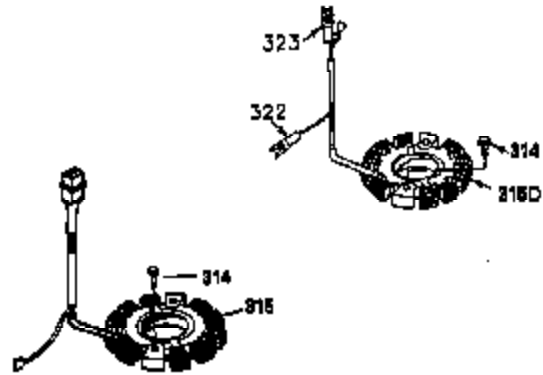

Ref #	Part Number	Qty	Description
92	650666	1	Lock Washer
93	650594	1	Flywheel Nut
178	650928	2	Lock Nut, 1/4-20
228	650977	2	Air Cleaner Stud
260	36943	1	Blower Housing
262	30063	2	Screw, Torx T-30, 1/4-20 x 1/2"
286	36343	1	Cup & Screen
370P	34387	1	Debris Screen Decal
394A	650982	1	Washer