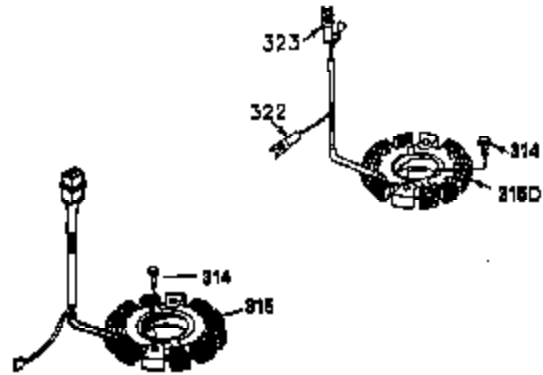

Ref #	Part Number	Qty	Description
91A	611242	1	Flywheel Fan
92	650666	1	Lock Washer
93	650594	1	Flywheel Nut
178	650928	2	Lock Nut, 1/4-20
228	650977	2	Air Cleaner Stud
260	36943	1	Blower Housing
262	30063	2	Screw, Torx T-30, 1/4-20 x 1/2"
286	36343	1	Cup & Screen
314	650873	2	Screw, 1/4-20 x 3/4"
315	611104	1	Alternator Coil (3/5) (Incl. 321-323)
321	611161	1	Diode
322	611142	1	Connector Body
323	611118	1	Terminal
370P	34387	1	Screen Decal
394A	650982	1	Washer