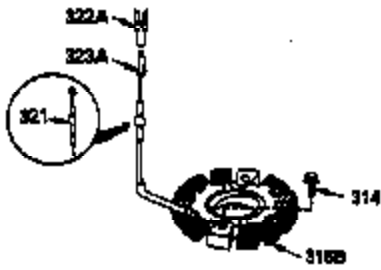

Ref #	Part Number	Qty	Description
91A	611242	1	Flywheel Fan
92	650666	1	Lock Washer
93	650594	1	Flywheel Nut
178	650928	2	Lock Nut, 1/4-20
228	650977	2	Air Cleaner Stud
260	36943	1	Blower Housing
262	30063	2	Screw, Torx T-30, 1/4-20 x 1/2"
286	36343	1	Cup & Screen
314	650873	2	Screw, 1/4-20 x 3/4"
315	611104	1	Alternator Coil (3/5) (Incl. 321-323)
321	611161	1	Diode
322	611142	1	Connector Body
323	611118	1	Terminal
370P	34387	1	Screen Decal
394A	650982	1	Washer