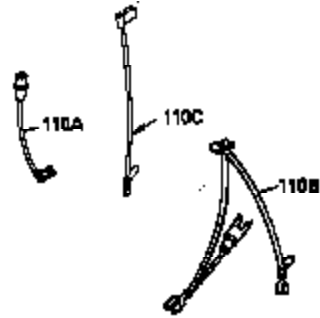

Ref #	Part Number	Qty	Description
91A	611242	1	Flywheel Fan
92	650666	1	Lock Washer
93	650594	1	Flywheel Nut
178	650928	2	Lock Nut, 1/4-20
228	650977	2	Air Cleaner Stud
260	36943	1	Blower Housing
262	30063	2	Screw, Torx T-30, 1/4-20 x 1/2"
286	36343	1	Cup & Screen
314	650873	2	Screw, 1/4-20 x 3/4"
315	611104	1	Alternator Coil (3/5) (Incl. 321-323)
321	611161	1	Diode
322	611142	1	Connector Body
323	611118	1	Terminal
370P	34387	1	Screen Decal
394A	650982	1	Washer