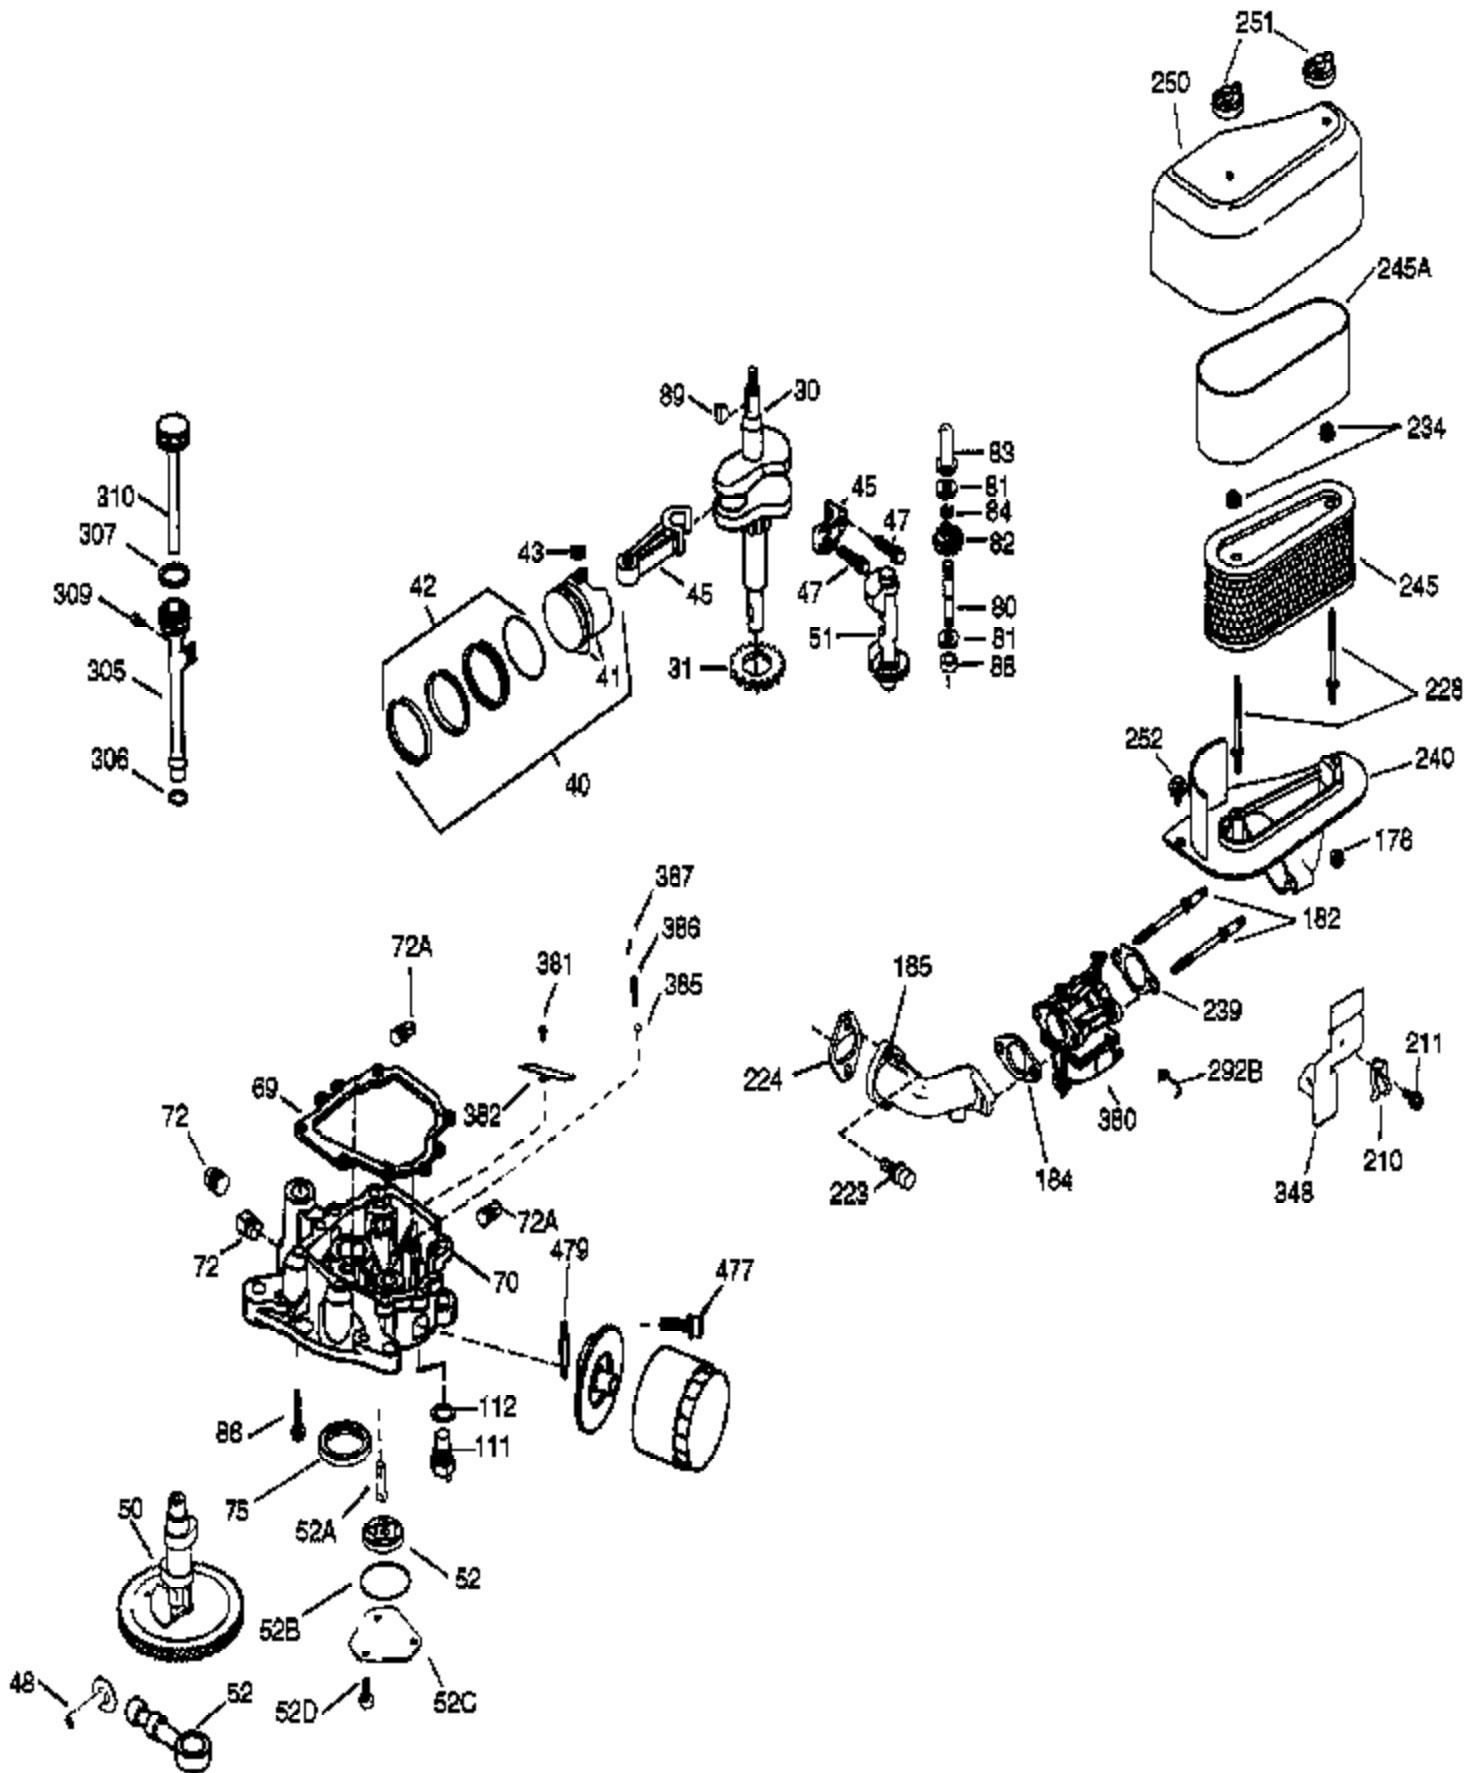

Ref #	Part Number	Qty	Description
30	36924	1	Crankshaft
31	35327	1	Counterbalance Gear
40	35776A	1	Piston, Pin & Ring Set (Std.)
40	35777A	1	Piston, Pin & Ring Set (.010" OS)
40	35778A	1	Piston, Pin & Ring Set (.020" OS)
41	35773A	1	Piston & Pin Ass'y. (Std.) (Incl. 43)
41	35774A	1	Piston & Pin Ass'y. (.010" OS) (Incl. 43)
41	35775A	1	Piston & Pin Ass'y. (.020" OS) (Incl. 43)
42	35779	1	Ring Set (Std.)
42	35780	1	Ring Set (.010" OS)
42	35781	1	Ring Set (.020" OS)
43	35772	2	Piston Pin Retaining Ring
45	36925	1	Connecting Rod Ass'y. (Incl. 47)
47	651033	2	Connecting Rod Bolt
48	35313	2	Valve Lifter
50	37078	1	Camshaft (MCR)
51	35315A	1	Counterbalance Weight
52	31356	1	Oil Pump Ass'y
62	650760	1	Screw, 8-32 x 3/8"
63	28545	1	Grommet
68	33356	1	Ground Terminal
69	35317	1	* Mounting Flange Gasket
70	35970	1	Mounting Flange (Incl. 72, 75 & 80)
72	31927	1	Oil Drain Plug
75	35319	1	Oil Seal
80	35712	1	Governor Shaft
81	35479	2	Washer
82	35321	1	Governor Gear Ass'y.
83	35322	1	Governor Spool
84	29193	1	Retaining Ring
86	650833	7	Screw, 1/4-20 x 1-3/16"
88	31707A	1	Spacer
89	650592	1	Flywheel Key
178	650928	2	Lock Nut, 1/4-20
182	650925A	2	Carburetor Mounting Stud
184	36352	1	* Carburetor To Intake Pipe Gasket
185	36940	1	Intake Pipe
186A	36991	1	Choke Link
210	27793	2	Conduit Clip
211	28942	2	Screw, 10-32 x 3/8"
223	650378	2	Screw, Torx T-30, 5/16-18 x 1-3/32"
224	36942	1	* Intake Pipe Gasket
228	650977	2	Air Cleaner Stud
234	650825	2	Nut & Lock Washer, 1/4-20
239	36358	1	* Air Cleaner Gasket
240	36355	1	Air Cleaner Body (Incl. 239)
245	36356	1	Air Cleaner Filter (Incl. 234)
245A	36357	1	Air Cleaner Filter
250	36359	1	Air Cleaner Cover
251	650886	2	Wing Nut, 1/4-20
252	650976	1	Screw, 1/4-20 x 19/32"
266	650876	2	Screw, 5/16-18 x 1-9/32"
269	35762	2	* Exhaust Manifold Gasket
270	36235	1	Manifold (Opp. Carb.)
271	35293	1	Locking Plate (Manifold)
275	36542	1	Muffler
276	35348	1	Locking Plate
284A	650760	4	Screw, 8-32 x 3/8"