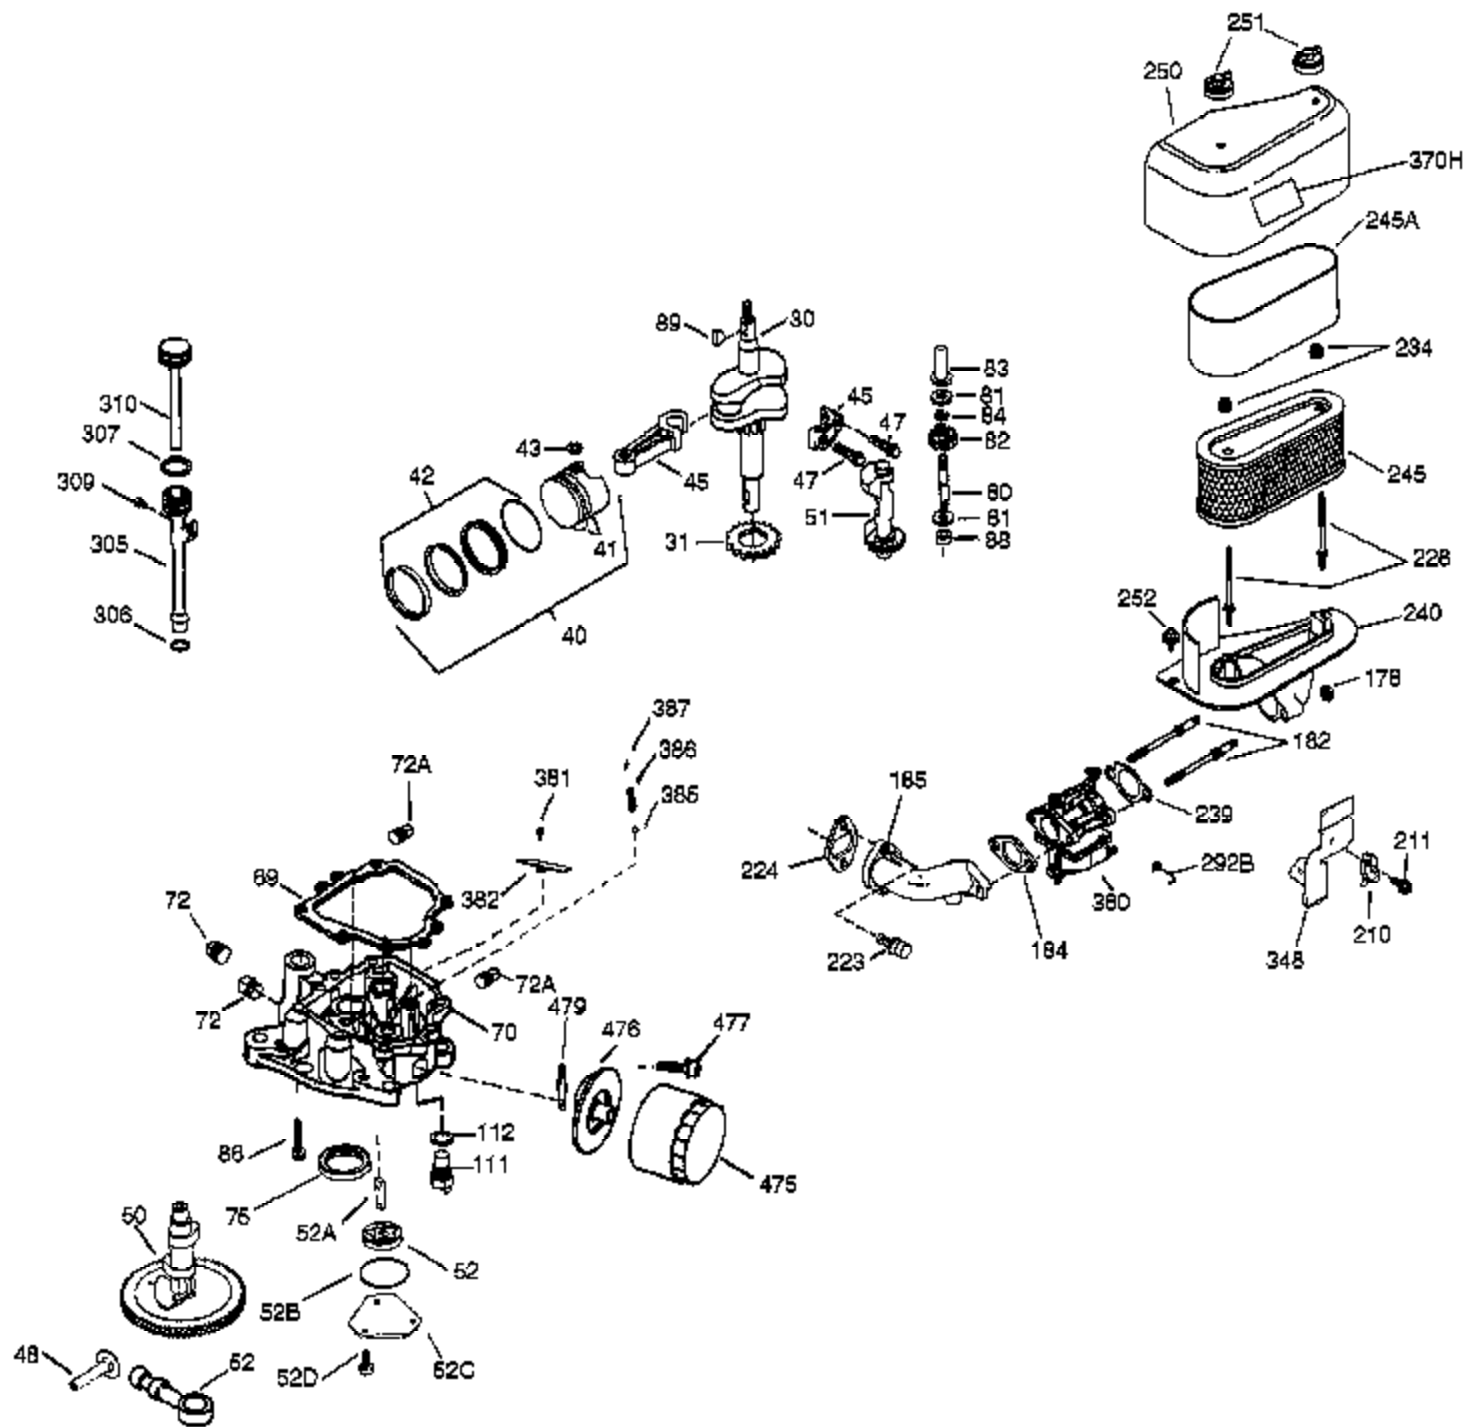

Ref #	Part Number	Qty	Description
30	36924	1	Crankshaft
31	35327	1	Counterbalance Gear
40	35776	1	Piston, Pin & Ring Set (Std.)
40	35777	1	Piston, Pin & Ring Set (.010" OS)
40	35778	1	Piston, Pin & Ring Set (.020" OS)
41	35773	1	Piston & Pin Ass'y. (Std.) (Incl. 43)
41	35774	1	Piston & Pin Ass'y. (.010" OS) (Incl. 43)
41	35775	1	Piston & Pin Ass'y. (.020" OS) (Incl. 43)
42	35779	1	Ring Set (Std.)
42	35780	1	Ring Set (.010" OS)
42	35781	1	Ring Set (.020" OS)
43	35772	2	Piston Pin Retaining Ring
45	36925	1	Connecting Rod Ass'y. (Incl. 47)
47	651033	2	Connecting Rod Bolt
48	35313	2	Valve Lifter
50	37078	1	Camshaft (MCR)
51	35315A	1	Counterbalance Weight
52	31356	1	Oil Pump Ass'y
62	650760	1	Screw, 8-32 x 3/8"
69	35317	1	* Mounting Flange Gasket
70	35970	1	Mounting Flange (Incl. 72, 75 & 80)
72	31927	1	Oil Drain Plug
75	35319	1	Oil Seal
80	35712	1	Governor Shaft
81	35479	2	Washer
82	35321	1	Governor Gear Ass'y.
83	35322	1	Governor Spool
84	29193	1	Retaining Ring
86	650833	7	Screw, 1/4-20 x 1-3/16"
88	31707A	1	Spacer
89	650592	1	Flywheel Key
178	650928	2	Lock Nut, 1/4-20
182	650925A	2	Screw, 1/4-20 x 27/32"
184	36352	1	* Carburetor To Intake Pipe Gasket
185	36940	1	Intake Pipe
210	27793	1	Conduit Clip
211	28942	1	Screw, 10-32 x 3/8"
223	650378	2	Screw, Torx T-30, 5/16-18 x 1-3/32"
224	36942	1	* Intake Pipe Gasket
228	650977	2	Air Cleaner Stud
234	650825	2	Nut & Lock Washer, 1/4-20
239	36358	1	* Air Cleaner Gasket
240	36355	1	Air Cleaner Body (Incl. 239)
245	36356	1	Air Cleaner Filter (Incl. 234)
245A	36357	1	Air Cleaner Filter
250	36359	1	Air Cleaner Cover
251	650886	2	Wing Nut, 1/4-20
252	650976	1	Screw, 1/4-20 x 19/32"
274	35762	1	* Exhaust Gasket
286	36343	1	Cup & Screen
305	36945	1	Oil Fill Tube
306	36832	1	Fill Tube Gasket
307	35499	1	"O" Ring
309	650976	1	Screw, 1/4-20 x 19/32"
310	35973	1	Dipstick
380	640065	1	Carburetor (Incl. 184)