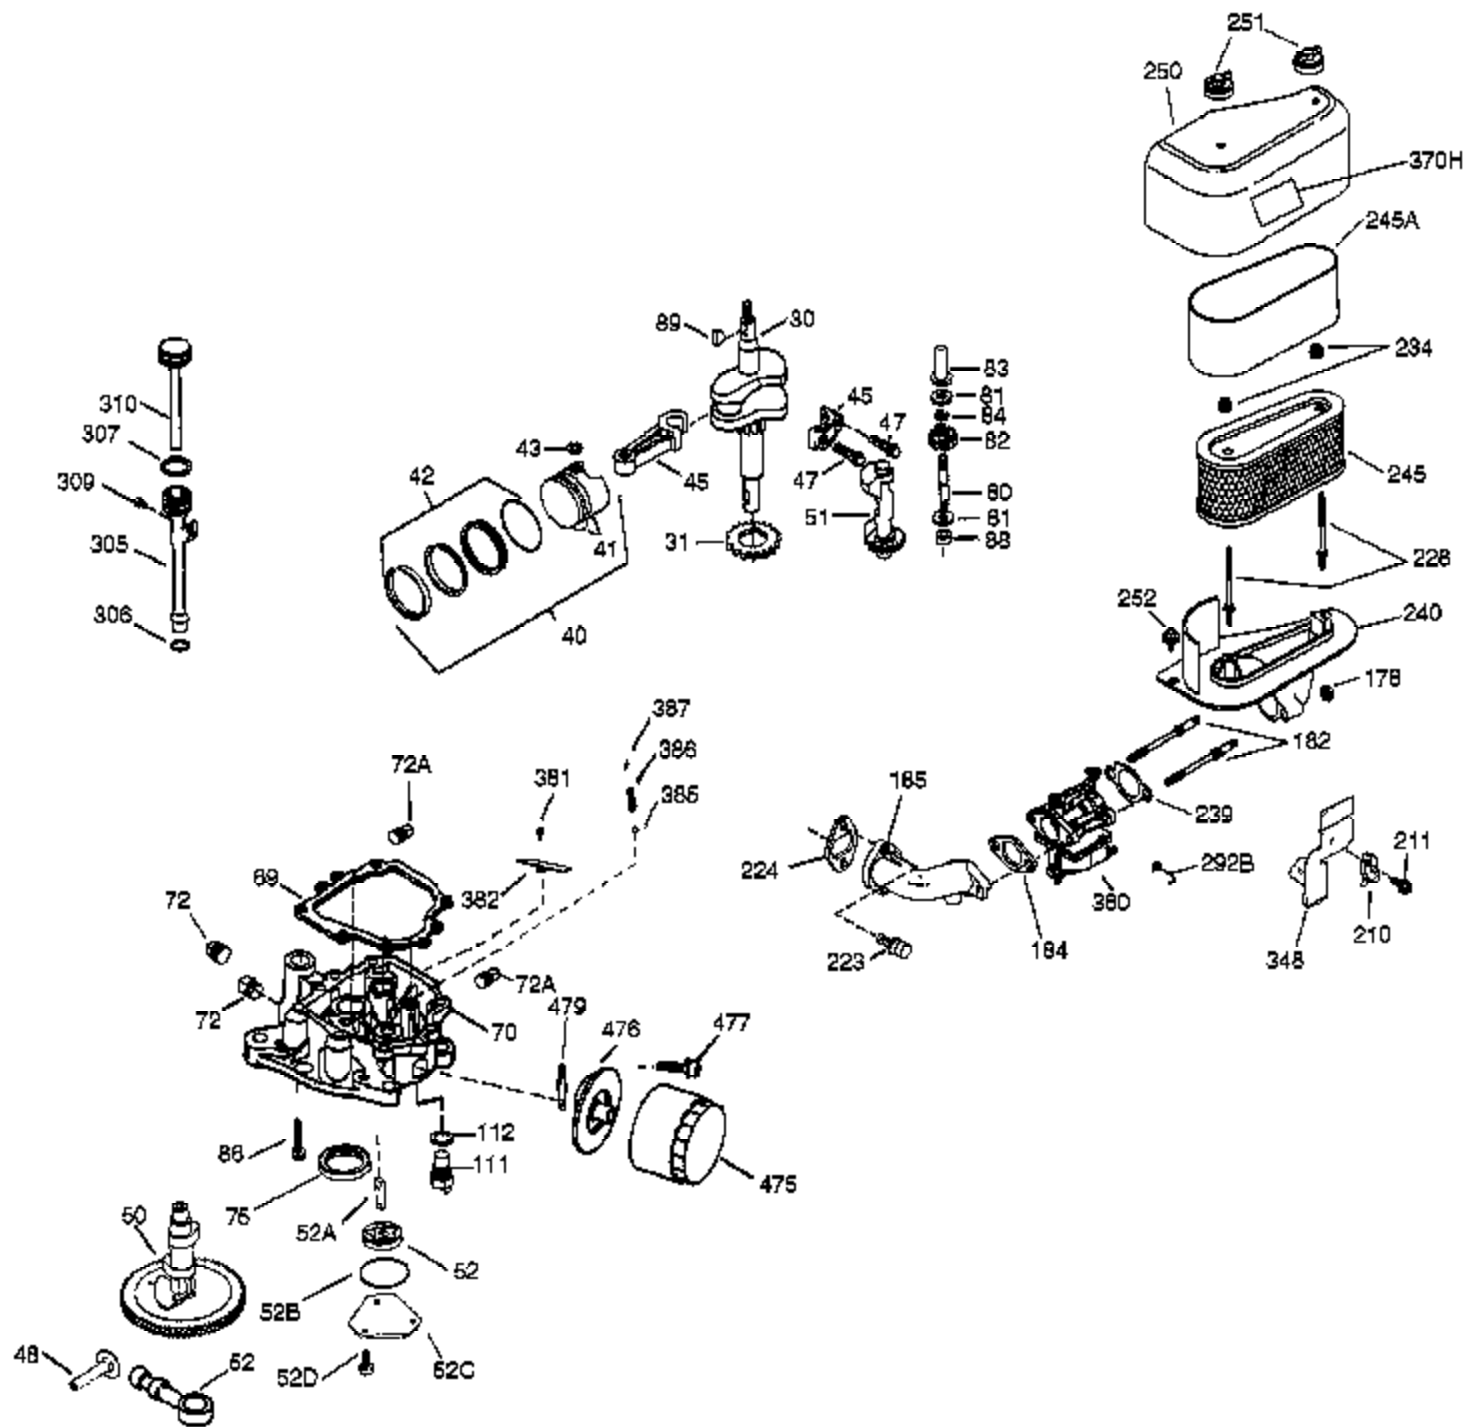

Ref #	Part Number	Qty	Description
181	30200	2	Screw, 10-24 x 9/16"
186A	36991	1	Choke Link
186	36941	1	Governor Link
200	36360	1	Control Bracket (Incl. 203, 204 & 212 A)
203	36482	1	Compression Spring
204	650777	1	Screw, 6-32 x 21/32"
209	650902	2	Screw, 10-32 x 7/16"
210	27793	2	Conduit Clip
211	28942	2	Screw, 10-32 x 3/8"
212A	36288	3	Bushing
260	36943	1	Blower Housing
262	30063	2	Screw, Torx T-30, 1/4-20 x 1/2"
263	36367	1	Trim Ring
264	650273	1	Screw, 5/16-18 x 5/8"
265	36944	1	Cylinder Head Cover
266	650876	2	Screw, 5/16-18 x 1-1/4"
270A	35829A	1	Exhaust Port Liner
270	36235	1	Manifold
271	35293	1	Locking Plate
274	35762	2	* Exhaust Gasket
275	36542	1	Muffle
276	35348	1	Locking Plate
277	650877	2	Screw, 5/16-18 x 4-1/2"
286	36343	1	Cup & Screen
290	29774	1	Fuel Line
292	26460	2	Fuel Line Clamp
296	34279B	1	Fuel Filter (Incl. 292)
314	650873	2	Screw, 1/4-20 x 3/4"
315	611104	1	Alternator Coil (3/5 Split)(Incl. 321 -323)
321	611161	1	Diode
322	611114	1	Connector Body
323	611118	1	Terminal
325	34246	1	Wire Clip
326	36210	1	Screen Plug
347	650949	3	Screw, 10-32 x 9/16"
361	650990	4	Screw, Torx T-30, 5/16-18 x 15/32"
370G	35274	1	Oil Instruction Decal
370	36261	1	Name Decal
394A	650982	1	Washer
395	36914	1	Electric Starter Motor (12 Volt)
400	36947	1	* Gasket Set (Incl. items marked PK i n notes) Incl. part #'s 27896A (2), 35317 (1), 35952 (1), 36333 (1), 36352 (1), 36358 (2), 36832 (1), 36930 (1), 36932 (1), 36942 (1)
420	730225	1	SAE 30 4-Cycle Engine Oil (Quart)