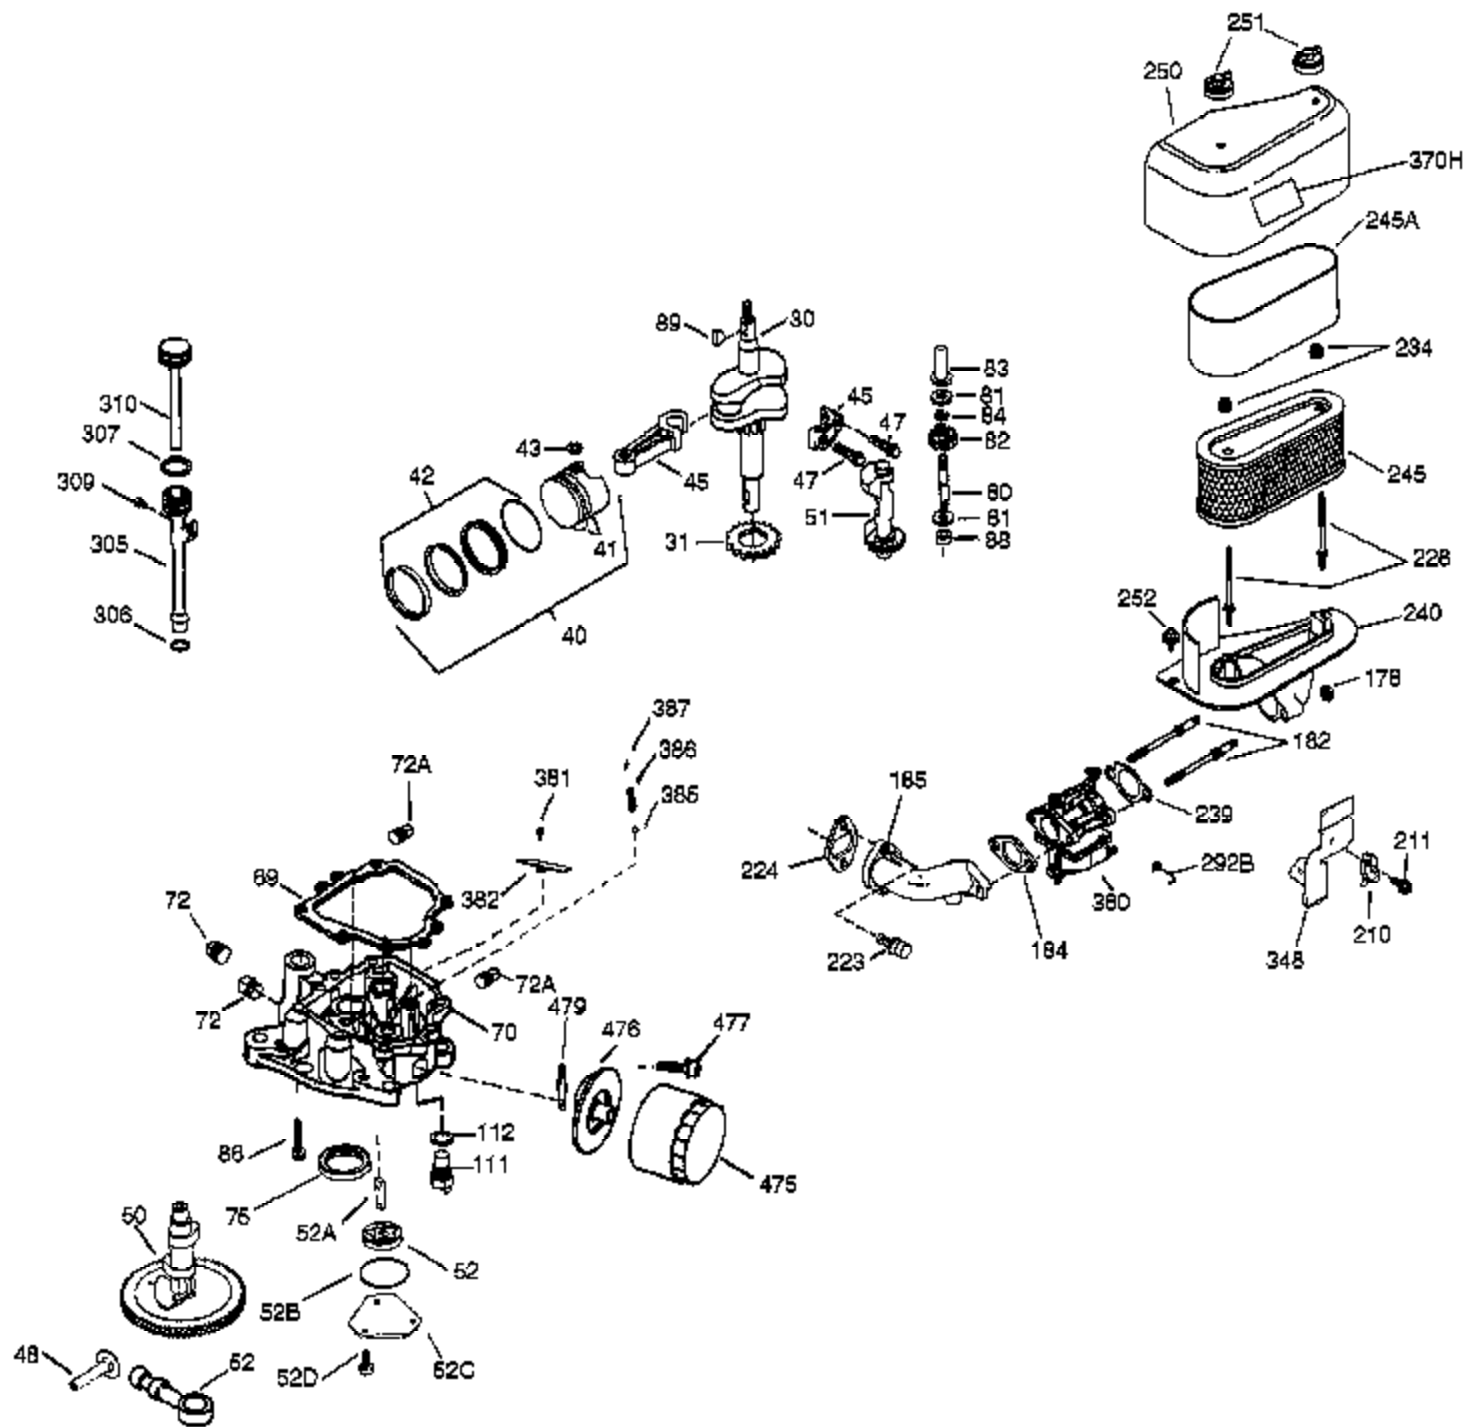

Ref #	Part Number	Qty	Description
30	36924	1	Crankshaft
31	35327	1	Counterbalance Gear
40	35776A	1	Piston, Pin & Ring Set (Std.)
40	35777A	1	Piston, Pin & Ring Set (.010" OS)
40	35778A	1	Piston, Pin & Ring Set (.020" OS)
41	35773A	1	Piston & Pin Ass'y. (Std.) (Incl. 43)
41	35774A	1	Piston & Pin Ass'y. (.010" OS) (Incl. 43)
41	35775A	1	Piston & Pin Ass'y. (.020" OS) (Incl. 43)
42	35779	1	Ring Set (Std.)
42	35780	1	Ring Set (.010" OS)
42	35781	1	Ring Set (.020" OS)
43	35772	2	Piston Pin Retaining Ring
45	36925	1	Connecting Rod Ass'y. (Incl. 47)
47	651033	2	Connecting Rod Bolt
48	35313	2	Valve Lifter
50	37078	1	Camshaft (MCR)
51	35315A	1	Counterbalance Weight
52	31356	1	Oil Pump Ass'y
62	650760	1	Screw, 8-32 x 3/8"
69	35317	1	* Mounting Flange Gasket
70	37091	1	Mounting Flange (Incl. 72, 75 & 80)
72	31927	1	Oil Drain Plug
75	35319	1	Oil Seal
80	35712	1	Governor Shaft
81	35479	2	Washer
82	35321	1	Governor Gear Ass'y.
83	35322	1	Governor Spool
84	29193	1	Retaining Ring
86	650833	7	Screw, 1/4-20 x 1-3/16"
88	31707A	1	Spacer
89	650592	1	Flywheel Key
111	611189	1	Low Oil Sensor (Incl. 112)
112	36434	1	* Oil Sensor Gasket
178	650928	2	Lock Nut, 1/4-20
182	650925A	2	Carburetor Mounting Stud
184	36352	1	* Carburetor To Intake Pipe Gasket
185	36940	1	Intake Pipe
210	27793	2	Conduit Clip
211	28942	2	Screw, 10-32 x 3/8"
223	650378	2	Screw, Torx T-30, 5/16-18 x 1-3/32"
224	36942	1	* Intake Pipe Gasket
228	650977	2	Air Cleaner Stud
234	650825	2	Nut & Lock Washer, 1/4-20
239	36358	1	* Air Cleaner Gasket
240	36355	1	Air Cleaner Body (Incl. 239)
245A	36357	1	Air Cleaner Filter
245	36356	1	Air Cleaner Filter (Incl. 234)
250	36359	1	Air Cleaner Cover
251	650886	2	Wing Nut, 1/4-20
252	650976	1	Screw, 1/4-20 x 19/32"
286	36343	1	Cup & Screen
305	36945	1	Oil Fill Tube
306	36832	1	Fill Tube Gasket
307	35499	1	"O" Ring
309	650976	1	Screw, 1/4-20 x 19/32"
310	35973	1	Dipstick
380	640065	1	Carburetor (Incl. 184)