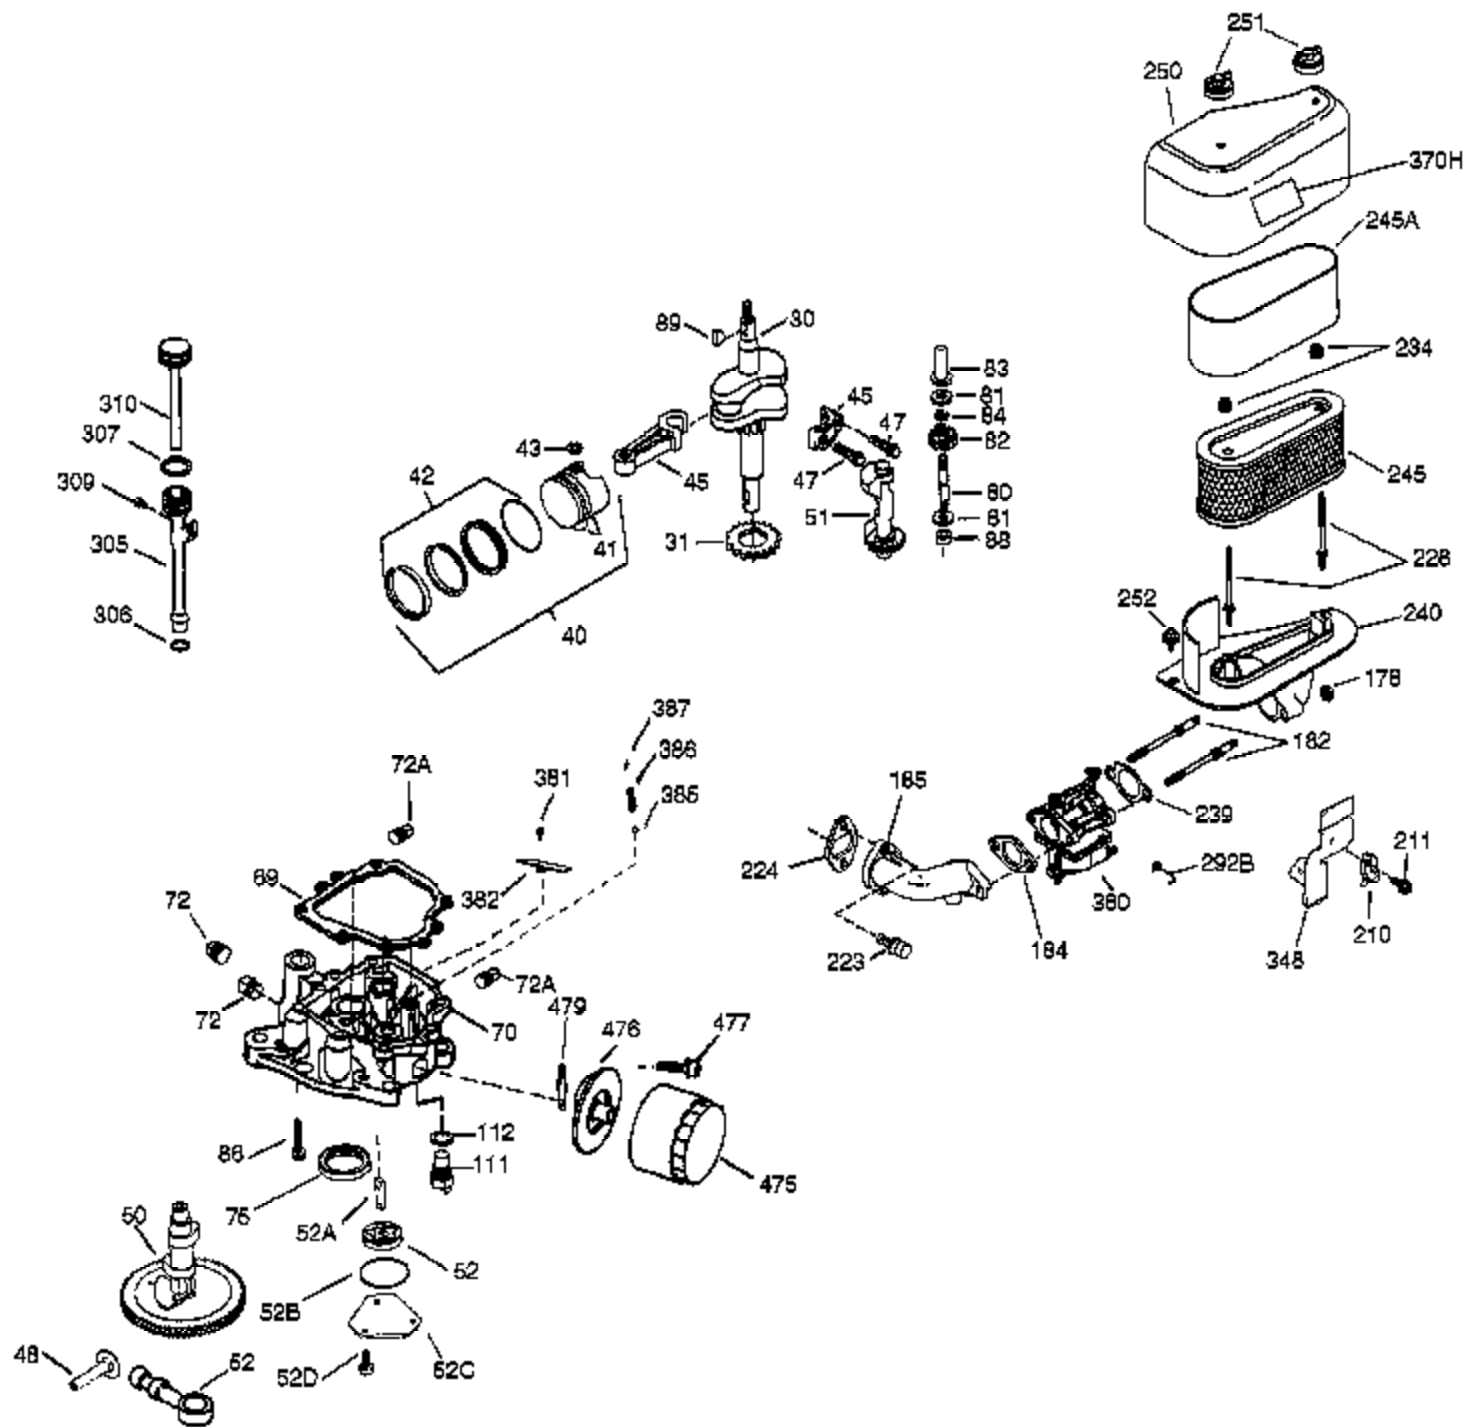

Ref #	Part Number	Qty	Description
181	30200	2	Screw, 10-24 x 9/16"
186	36941	1	Governor Link
200	36233	1	Control Bracket (Incl. 203, 204 & 212 A)
203	36482	1	Compression Spring
204	650777	1	Screw, 6-32 x 21/32"
209	650902	2	Screw, 10-32 x 7/16"
210	27793	2	Conduit Clip
211	28942	2	Screw, 10-32 x 3/8"
212A	36288	3	Bushing
260	36943	1	Blower Housing
262	30063	2	Screw, Torx T-30, 1/4-20 x 1/2"
263	36367	1	Trim Ring
264	650273	2	Screw, 5/16-18 x 5/8"
265	36944	1	Cylinder Head Cover
270A	35829A	1	Exhaust Port Liner
286	36343	1	Cup & Screen
291	30705	1	Fuel Line
292	26460	2	Fuel Line Clamp
296	34279B	1	Fuel Filter (Incl. 292)
314	650873	2	Screw, 1/4-20 x 3/4"
315	611104	1	Alternator Coil (3/5 Split)(Incl. 321 -323)
321	611161	1	Diode
322	611142	1	Connector Body
323	611118	1	Terminal
325	34246	1	Wire Clip
326	36210	1	Screen Plug
347	650949	3	Screw, 10-32 x 9/16"
361	650990	4	Screw, Torx T-30, 5/16-18 x 15/32"
370G	35274	1	Oil Instruction Decal
394A	650982	1	Washer
395	36914	1	Electric Starter Motor (12 Volt)
400	36947	1	* Gasket Set (Incl. items marked PK i n notes) Incl. part #'s 27896A (2),35317 (1), 35952 (1), 36333 (1), 36352 (1), 36358 (2), 36832 (1), 36930 (1), 36932 (1), 36942 (1)
420	730225	1	SAE 30 4-Cycle Engine Oil (Quart)