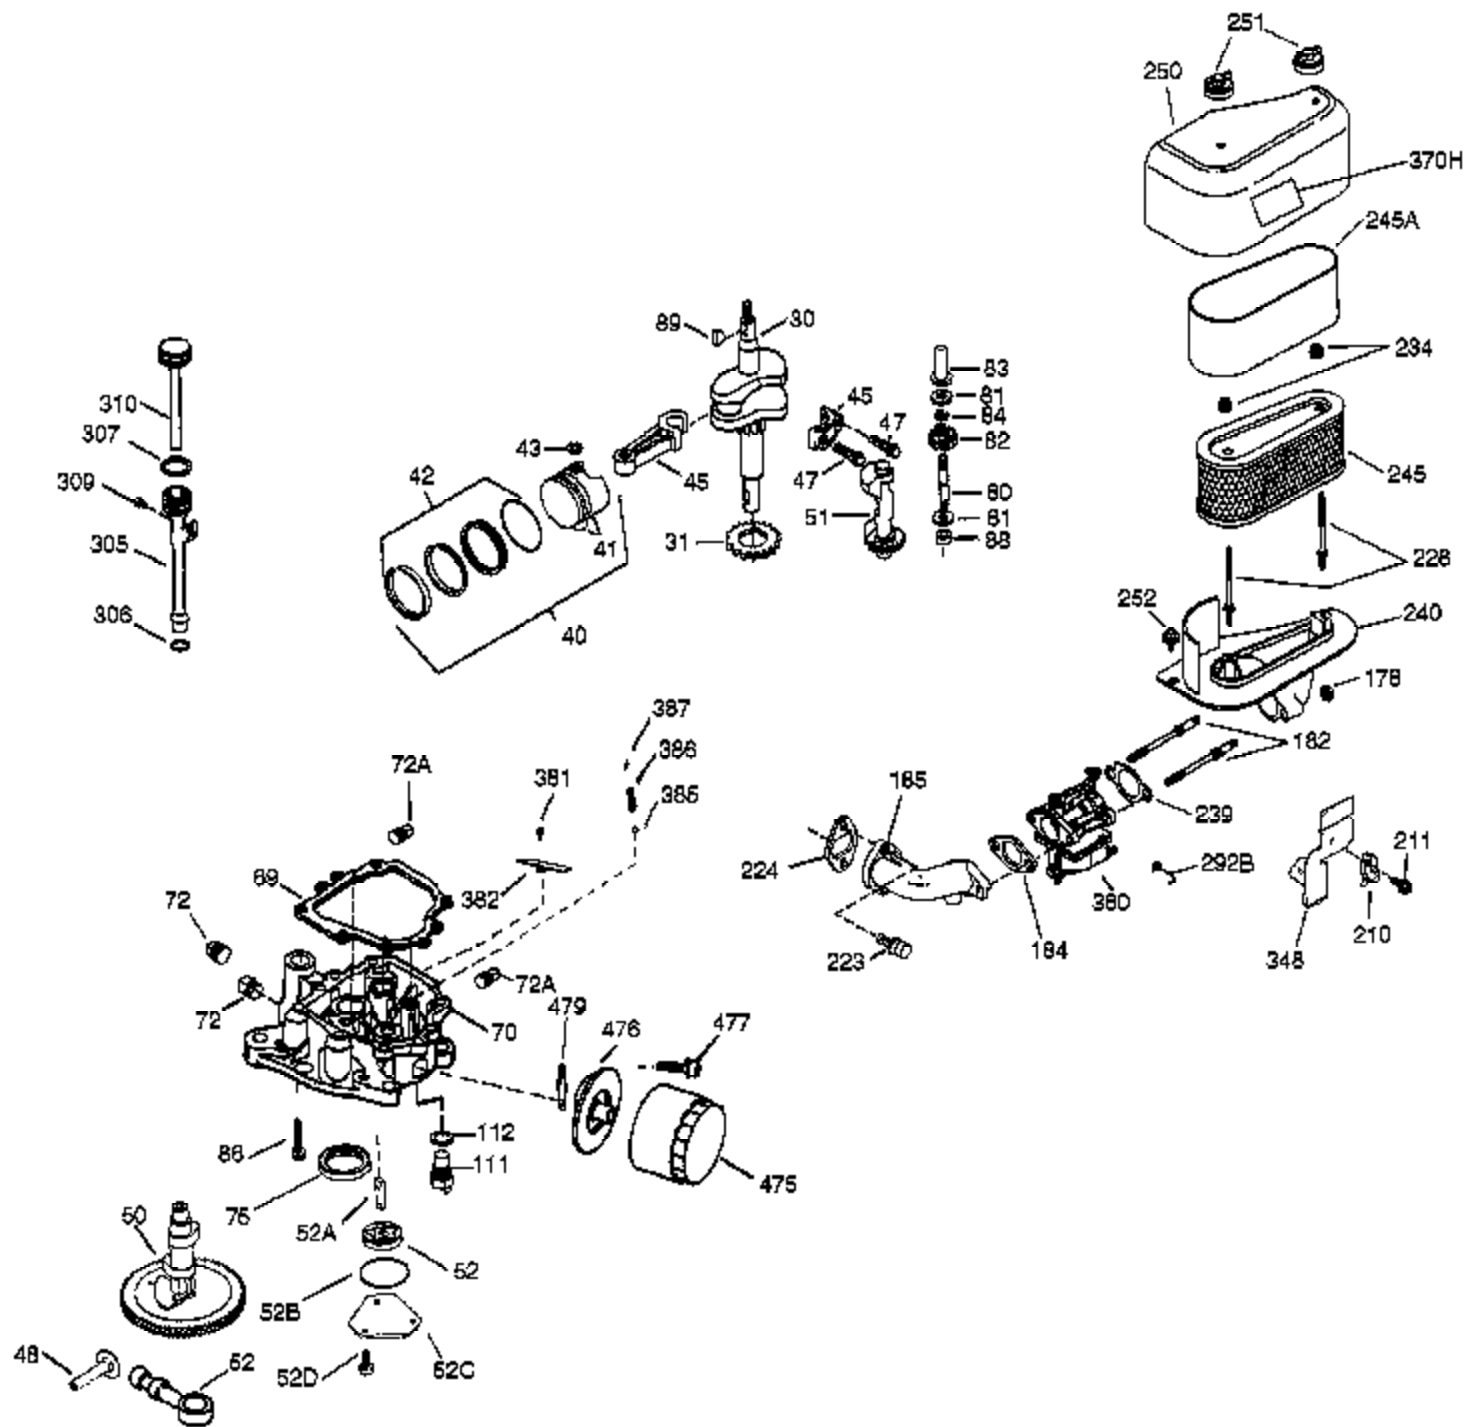

Ref #	Part Number	Qty	Description
181	30200	2	Screw, 10-24 x 9/16"
186	36941	1	Governor Link
200	36233	1	Control Bracket (Incl. 203, 204 & 212 A)
203	36482	1	Compression Spring
204	650777	1	Screw, 6-32 x 21/32"
209	650902	2	Screw, 10-32 x 7/16"
210	27793	2	Conduit Clip
211	28942	2	Screw, 10-32 x 3/8"
212A	36288	3	Bushing
260	36943	1	Blower Housing
262	30063	2	Screw, Torx T-30, 1/4-20 x 1/2"
263	36367	1	Trim Ring
264	650273	2	Screw, 5/16-18 x 5/8"
265	36944	1	Cylinder Head Cover
270A	35829A	1	Exhaust Port Liner
286	36343	1	Cup & Screen
291	30705	1	Fuel Line
292	26460	2	Fuel Line Clamp
296	34279B	1	Fuel Filter (Incl. 292)
314	650873	2	Screw, 1/4-20 x 3/4"
315	611104	1	Alternator Coil (3/5 Split)(Incl. 321 -323)
321	611161	1	Diode
322	611142	1	Connector Body
323	611118	1	Terminal
325	34246	1	Wire Clip
326	36210	1	Screen Plug
347	650949	3	Screw, 10-32 x 9/16"
361	651072	2	Screw, Torx T-30, 5/16-18 x 1-21/32"
370G	35274	1	Oil Instruction Decal
394A	650982	1	Washer
395	37425	1	Electric Starter Motor (12 Volt)
400	36947	1	* Gasket Set (Incl. items marked PK i n notes) Incl. part #'s 27896A (2),35317 (1), 35952 (1), 36333 (1), 36352 (1), 36358 (2), 36832 (1), 36930 (1), 36932 (1), 36942 (1)
420	730225	1	SAE 30 4-Cycle Engine Oil (Quart)