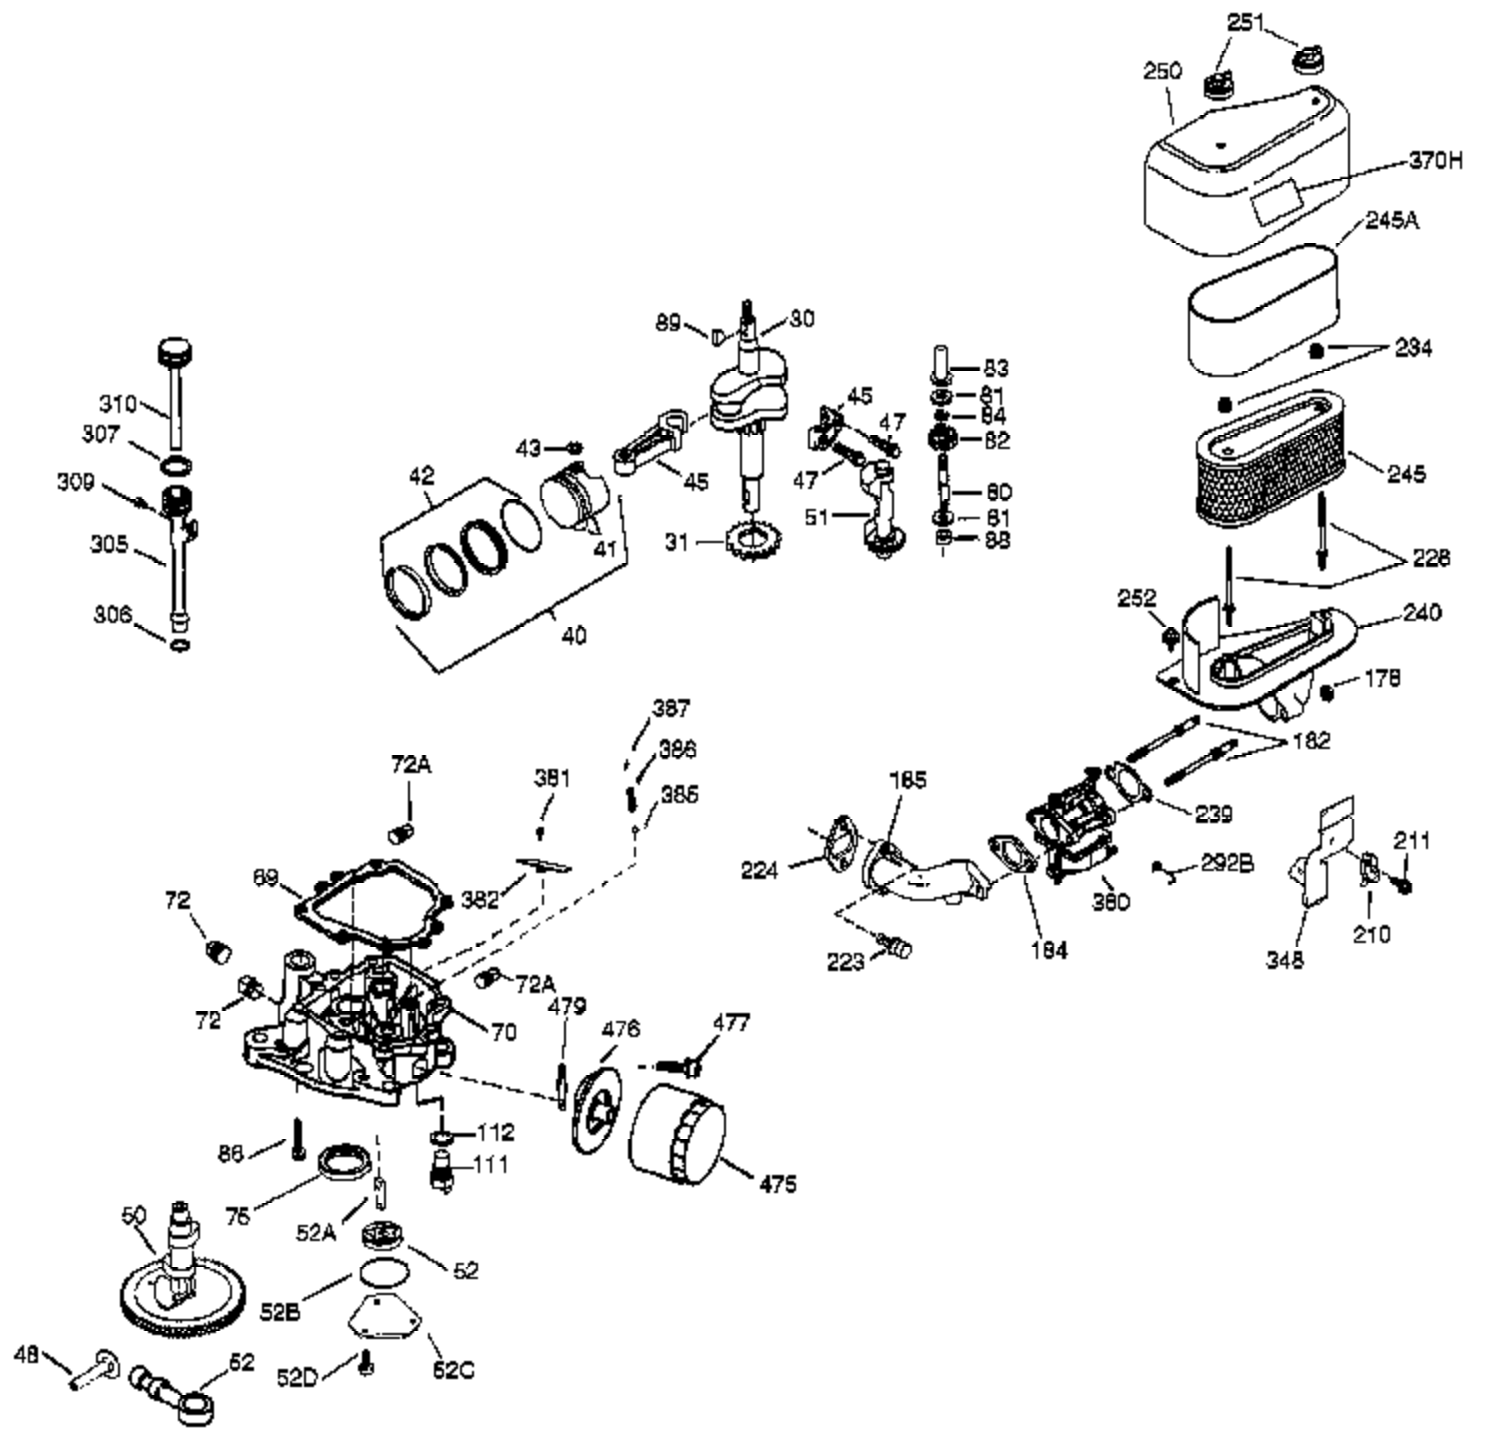

Ref #	Part Number	Qty	Description
30	36924	1	Crankshaft
31	35327	1	Counterbalance Gear
40	35776A	1	Piston, Pin & Ring Set (Std.)
40	35777A	1	Piston, Pin & Ring Set (.010" OS)
40	35778A	1	Piston, Pin & Ring Set (.020" OS)
41	35773A	1	Piston & Pin Ass'y. (Std.) (Incl. 43)
41	35774A	1	Piston & Pin Ass'y. (.010" OS) (Incl. 43)
41	35775A	1	Piston & Pin Ass'y. (.020" OS) (Incl. 43)
42	35779	1	Ring Set (Std.)
42	35780	1	Ring Set (.010" OS)
42	35781	1	Ring Set (.020" OS)
43	35772	2	Piston Pin Retaining Ring
45	36925	1	Connecting Rod Ass'y. (Incl. 47)
47	651033	2	Connecting Rod Bolt
48	35313	2	Valve Lifter
50	37078	1	Camshaft (MCR)
51	35315A	1	Counterbalance Weight
52	31356	1	Oil Pump Ass'y
69	35317	1	* Flange Gasket
70	35970	1	Mounting Flange (Incl. 72, 75 & 80)
72	31927	1	Oil Plug
75	35319	1	Oil Seal
80	35712	1	Governor Shaft
81	35479	2	Washer
82	35321	1	Governor Gear Ass'y.
83	35322	1	Governor Spool
84	29193	1	Retaining Ring
86	650833	7	Screw, 1/4-20 x 1-3/16"
88	31707A	1	Spacer
89	650592	1	Flywheel Key
178	650928	2	Lock Nut, 1/4-20
182	650925A	2	Carburetor Mounting Stud
184	36352	1	* Carburetor To Intake Pipe Gasket
185	36940	1	Intake Pipe
210	27793	1	Conduit Clip
211	650431	1	Screw, Torx T-25, 10-32 x 5/8"
223	650378	2	Screw, Torx T-30, 5/16-18 x 1-3/32"
224	36942	1	* Intake Pipe Gasket
228	650977	2	Air Cleaner Stud
234	650825	2	Nut & Lock Washer, 1/4-20
239	36358	1	* Air Cleaner Gasket
240	36355	1	Air Cleaner Body (Incl. 239)
245	36356	1	Air Cleaner Filter (Incl. 234)
245A	36357	1	Air Cleaner Filter
250	36359	1	Air Cleaner Cover
251	650886	2	Wing Nut, 1/4-20
252	650976	1	Screw, 1/4-20 x 19/32"
264B	651048	1	Muffler Mounting Stud
285	36343	1	Cup & Screen
305	36945	1	Oil Fill Tube
306	36832	1	"O" Ring
307	35499	1	"O" Ring
309	650976	1	Screw, 1/4-20 x 19/32"
310	35973	1	Dipstick
380	640065	1	Carburetor (Incl. 184)