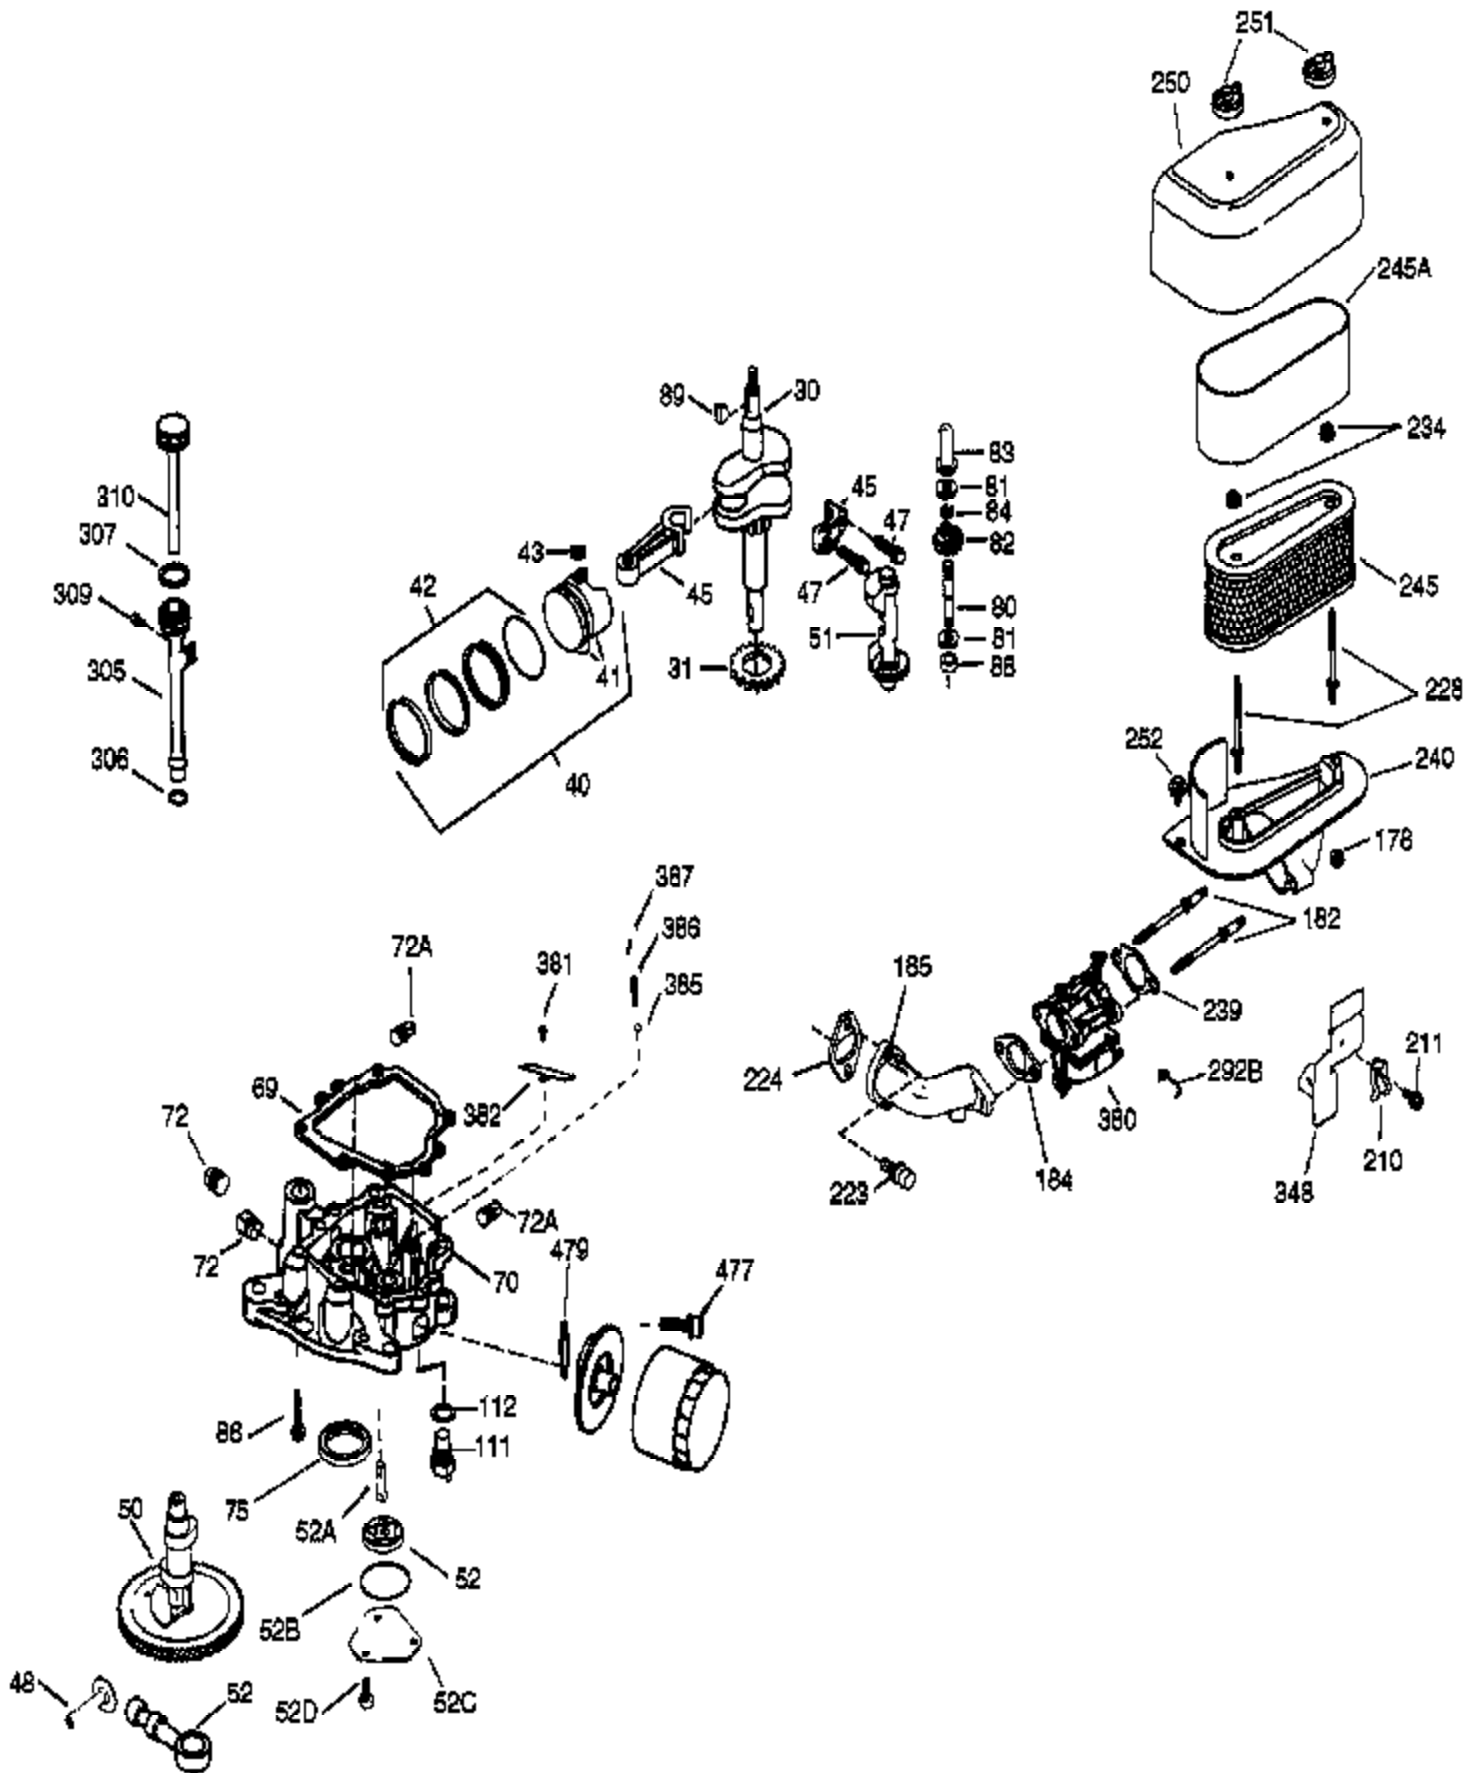

Ref #	Part Number	Qty	Description
30	36924	1	Crankshaft
31	35327	1	Counterbalance Gear
40	35776A	1	Piston, Pin & Ring Set (Std.)
40	35777A	1	Piston, Pin & Ring Set (.010" OS)
40	35778A	1	Piston, Pin & Ring Set (.020" OS)
41	35773A	1	Piston & Pin Ass'y. (Std.) (Incl. 43)
41	35774A	1	Piston & Pin Ass'y. (.010" OS) (Incl. 43)
41	35775A	1	Piston & Pin Ass'y. (.020" OS) (Incl. 43)
42	35779	1	Ring Set (Std.)
42	35780	1	Ring Set (.010" OS)
42	35781	1	Ring Set (.020" OS)
43	35772	2	Piston Pin Retaining Ring
45	36925	1	Connecting Rod Ass'y. (Incl. 47)
47	651033	2	Connecting Rod Bolt
48	35313	2	Valve Lifter
50	37221	1	Camshaft (MCR)
51	35315A	1	Counterbalance Weight
52	36332	1	Oil Pump Assembly
52A	36331	1	Oil Pump Shaft
52c	36334	1	Oil Pump Cover (Incl. 52B)
52B	36333	1	* "O" Ring
52D	650888	3	Screw, Torx T-30, 1/4-20 X 43/64"
62	650760	1	Screw, 8-32 x 3/8"
63	28545	1	Grommet
68	33356	1	Ground Terminal
69	35317	1	* Flange Gasket
70	36928	1	Mounting Flange (Incl. 72,75, 80, 381 -387)
72	31927	1	Oil Plug
75	35319	1	Oil Seal
80	35712	1	Governor Shaft
81	35479	2	Washer
82	35321	1	Governor Gear Ass'y.
83	35322	1	Governor Spool
84	29193	1	Retaining Ring
86	650833	7	Screw, 1/4-20 x 1-3/16"
88	31707A	1	Spacer
89	650592	1	Flywheel Key
178	650928	2	Lock Nut, 1/4-20
182	650925A	2	Carburetor Mounting Stud
184	36352	1	* Carburetor To Intake Pipe Gasket
185	36940	1	Intake Pipe
186A	36991	1	Choke Link
210	27793	1	Conduit Clip
211	28942	1	Screw, 10-32 x 3/8"
223	650378	2	Screw, Torx T-30, 5/16-18 x 1-3/32"
224	36942	1	* Intake Pipe Gasket
228	650977	2	Air Cleaner Stud
234	650825	2	Nut & Lock Washer, 1/4-20
239	36358	1	* Air Cleaner Gasket
240	36355	1	Air Cleaner Body (Incl. 239)
245A	36357	1	Air Cleaner Filter
245	36356	1	Air Cleaner Filter (Incl. 234)
250	36359	1	Air Cleaner Cover
251	650886	2	Wing Nut, 1/4-20
252	650976	1	Screw, 1/4-20 x 19/32"
266	650876	1	Screw, 5/16-18 x 5.8"
269	35762	2	* Exhaust Gasket
270	36235	1	Exhaust Manifold