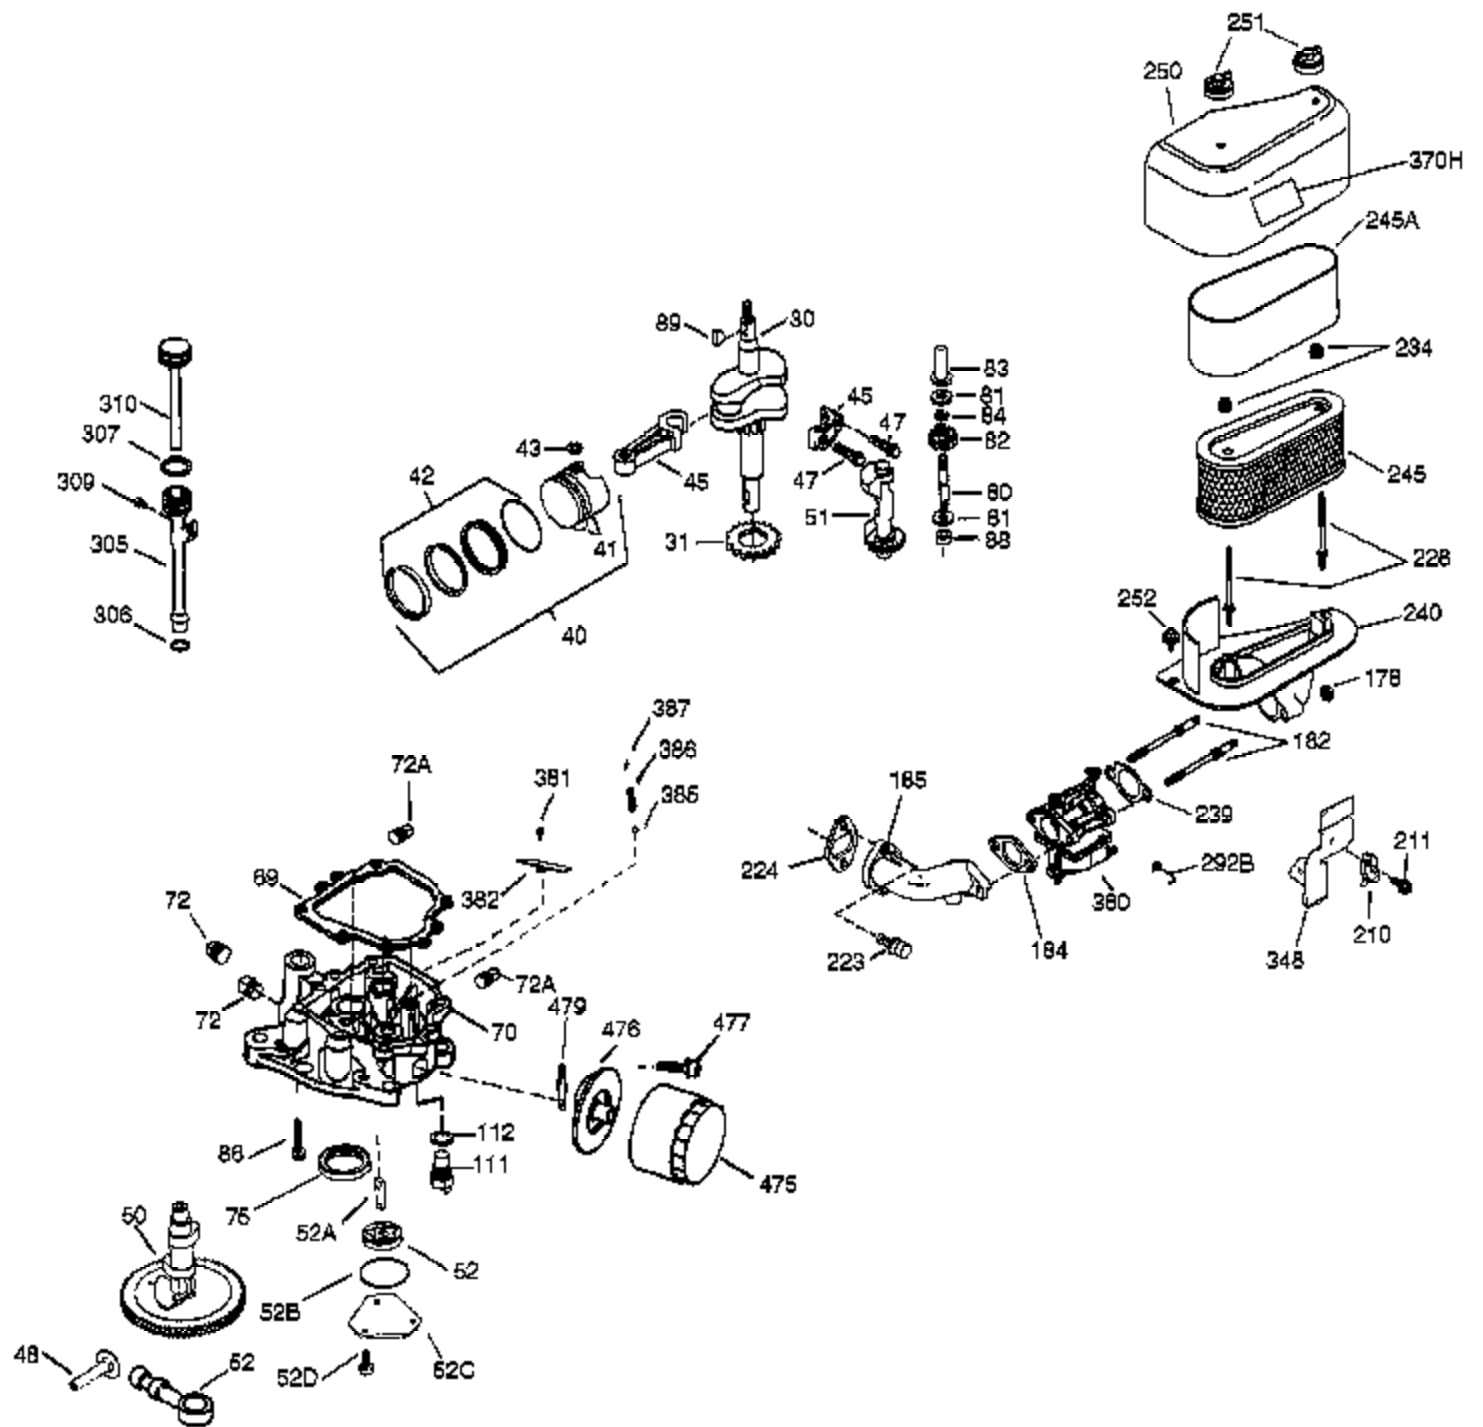

Ref #	Part Number	Qty	Description
186	36941	1	Governor Link
186A	36991	1	Choke Link
200	36360	1	Control Bracket (Incl. 203, 204 & 212 A)
203	36482	1	Compression Spring
204	650777	1	Screw, 6-32 x 21/32"
209	650902	2	Screw, 10-32 x 7/16"
210	27793	2	Conduit Clip
211	28942	2	Screw, 10-32 x 3/8"
212A	36288	3	Bushing
260	36943	1	Blower Housing
262	30063	2	Screw, Torx T-30, 1/4-20 x 1/2"
263	36367	1	Trim Ring
264A	651046	1	Screw, 5/16-18 x 5/8"
264A	651045	1	Heat Shield Mounting Stud
264	650273	1	Screw, 5/16-18 x 5/8"
265	36944	1	Cylinder Head Cover
269	35762	1	* Exhaust Manifold Gasket
270A	35829A	1	Exhaust Port Liner
270	36235	1	Exhaust Manifold
271	35293	1	Locking Plate (Manifold)
277	650876	2	Screw, 5/16-18 x 1-1/4"
286	36343	1	Cup & Screen
291	30705	1	Fuel Line
292	26460	2	Fuel Line Clamp
296	34279B	1	Fuel Filter (Incl. 292)
314	650873	2	Screw, 1/4-20 x 3/4"
315	611116	1	Alternator Coil (3 Amp)(Incl. 321 - 3 23)
321	611161	1	Diode
322	611117	1	Connector Body
323	611118	1	Terminal
325	34246	1	Wire Clip
326	36210	1	Screen Plug
347	650949	3	Screw, 10-32 x 9/16"
361	650990	4	Screw, Torx T-30, 5/16-18 x 15/32"
370G	35274	1	Oil Instruction Decal
394A	650982	1	Washer
395	36914	1	Electric Starter Motor (12 Volt)
400	36947	1	* Gasket Set (Incl. items marked PK i n notes) Incl. part #'s 27896A (2),35317 (1), 35952 (1), 36333 (1), 36352 (1), 36358 (2), 36832 (1), 36930 (1), 36932 (1), 36942 (1)
420	730225	1	SAE 30 4-Cycle Engine Oil (Quart)