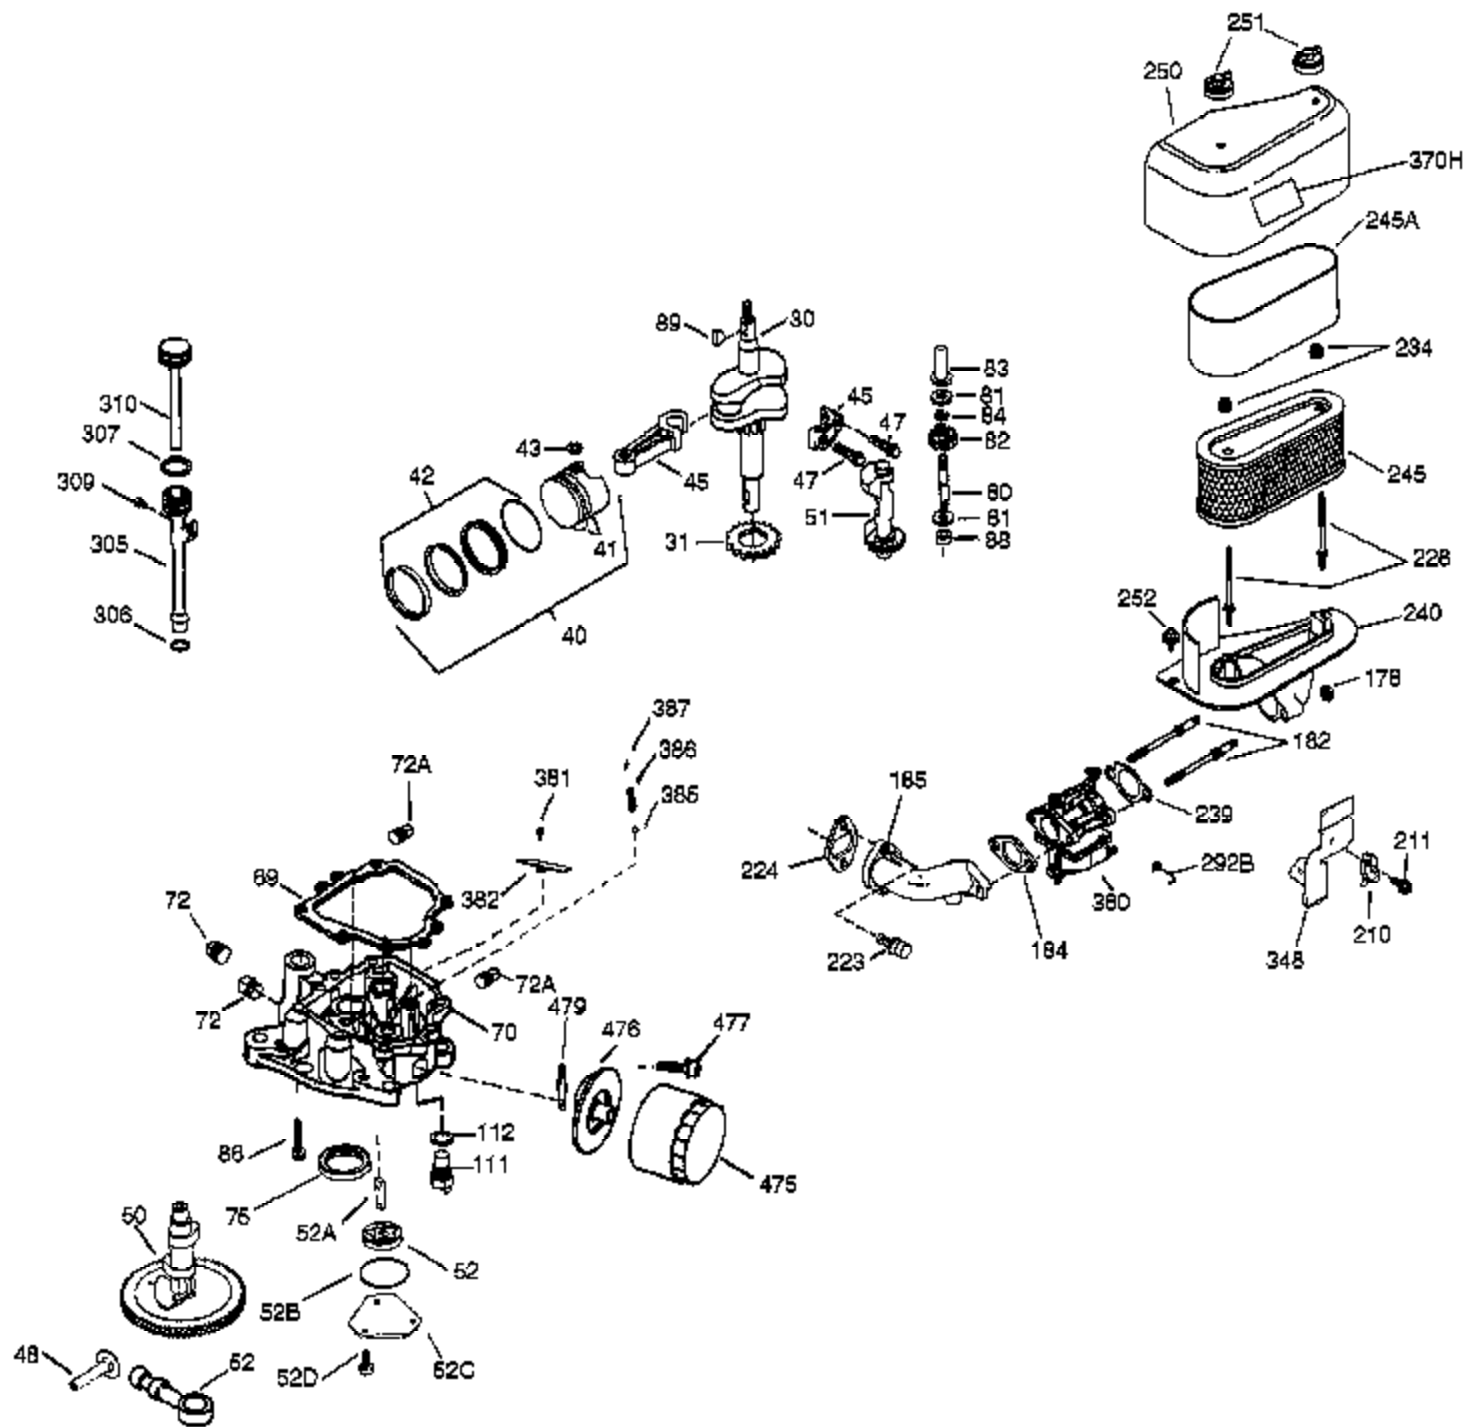

Ref #	Part Number	Qty	Description
30	36924	1	Crankshaft
31	35327	1	Counterbalance Gear
40	35776A	1	Piston, Pin & Ring Set (Std.)
40	35777A	1	Piston, Pin & Ring Set (.010" OS)
40	35778A	1	Piston, Pin & Ring Set (.020" OS)
41	35773A	1	Piston & Pin Ass'y. (Std.) (Incl. 43)
41	35774A	1	Piston & Pin Ass'y. (.010" OS) (Incl. 43)
41	35775A	1	Piston & Pin Ass'y. (.020" OS) (Incl. 43)
42	35779	1	Ring Set (Std.)
42	35780	1	Ring Set (.010" OS)
42	35781	1	Ring Set (.020" OS)
43	35772	2	Piston Pin Retaining Ring
45	36925	1	Connecting Rod Ass'y. (Incl. 47)
47	651033	2	Connecting Rod Bolt
48	35313	2	Valve Lifter
50	36926A	1	Camshaft (MCR)
51	35315A	1	Counterbalance Weight
52D	650888	3	Screw, 1/4-20 x 43/64"
52	36332	1	Oil Pump Assembly
52A	36331	1	Oil Pump Shaft
52B	36333	1	* "O" Ring
52C	36334	1	Oil Pump Cover (Incl. 52B)
62	650760	1	Screw, 8-32 x 3/8"
69	35317	1	* Mounting Flange Gasket
70	37294	1	Mounting Flange (Incl. 72,75,80 381 - 387)
72	31927	1	Oil Drain Plug
75	35319	1	Oil Seal
80	35712	1	Governor Shaft
81	35479	2	Washer
82	35321	1	Governor Gear Ass'y.
83	35322	1	Governor Spool
84	29193	1	Retaining Ring
86	650833	7	Screw, 1/4-20 x 1-3/16"
88	31707A	1	Spacer
89	650592	1	Flywheel Key
178	650928	2	Lock Nut, 1/4-20
182	650925A	2	Carburetor Mounting Stud
184	36352	1	* Carburetor To Intake Pipe Gasket
185	36940	1	Intake Pipe
210	27793	1	Conduit Clip
211	28942	1	Screw, 10-32 x 3/8"
223	650378	2	Screw, Torx T-30, 5/16-18 x 1-3/32"
224	36942	1	* Intake Pipe Gasket
228	650977	2	Air Cleaner Stud
234	650825	2	Nut & Lock Washer, 1/4-20
239	36358	1	* Air Cleaner Gasket
240	36355	1	Air Cleaner Body (Incl. 239)
245	36356	1	Air Cleaner Filter (Incl. 234)
245A	36357	1	Air Cleaner Filter
250	36359	1	Air Cleaner Cover
251	650886	2	Wing Nut, 1/4-20
252	650976	1	Screw, 1/4-20 x 19/32"
266A	650876	2	Screw, 5/16-18 x 1-1/4"
286	36343	1	Cup & Screen
292B	36946	1	Fuel Line Clamp
305	36945	1	Oil Fill Tube
306	36832	1	Fill Tube Gasket
307	35499	1	"O" Ring