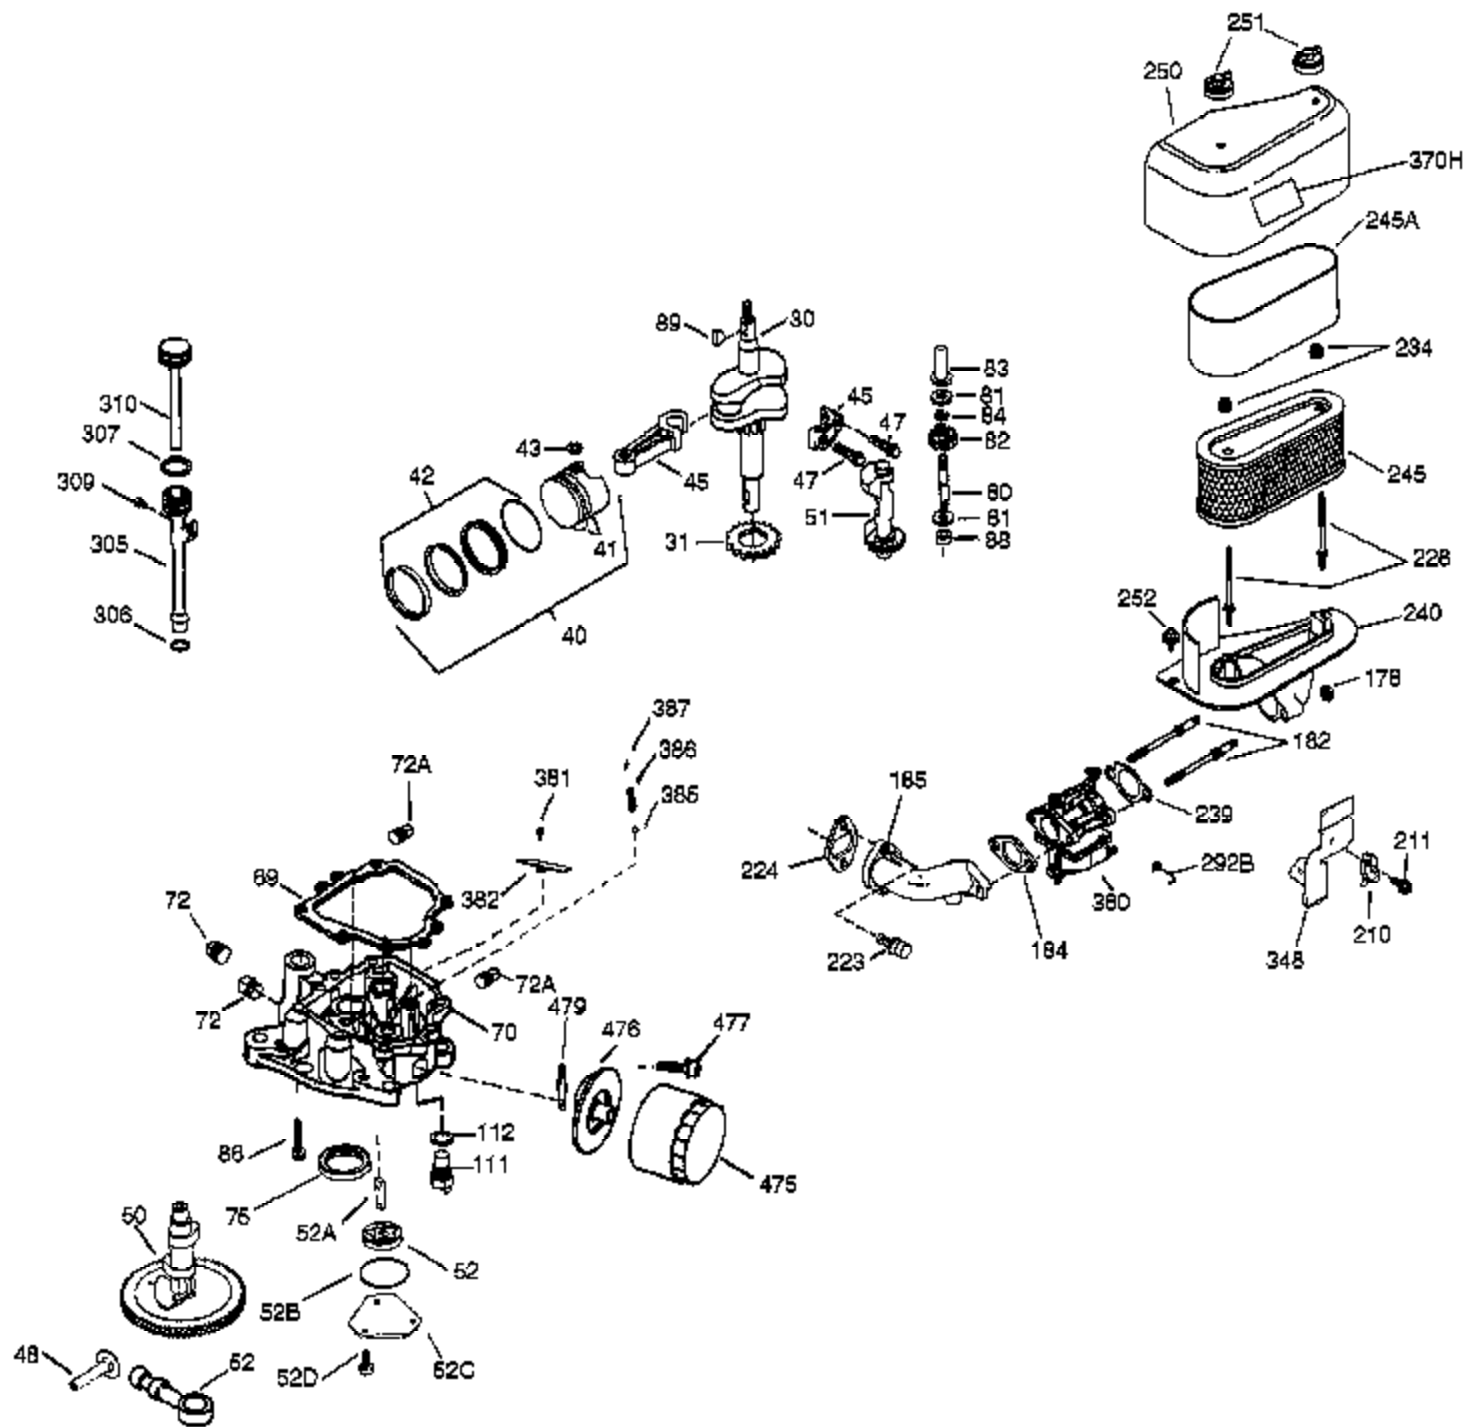

Ref #	Part Number	Qty	Description
30	36924	1	Crankshaft
31	35327	1	Counterbalance Gear
40	35776A	1	Piston, Pin & Ring Set (Std.)
40	35777A	1	Piston, Pin & Ring Set (.010" OS)
40	35778A	1	Piston, Pin & Ring Set (.020" OS)
41	35773A	1	Piston & Pin Ass'y. (Std.) (Incl. 43)
41	35774A	1	Piston & Pin Ass'y. (.010" OS) (Incl. 43)
41	35775A	1	Piston & Pin Ass'y. (.020" OS) (Incl. 43)
42	35779	1	Ring Set (Std.)
42	35780	1	Ring Set (.010" OS)
42	35781	1	Ring Set (.020" OS)
43	35772	2	Piston Pin Retaining Ring
45	36925	1	Connecting Rod Ass'y. (Incl. 47)
47	651033	2	Connecting Rod Bolt
48	35313	2	Valve Lifter
50	37078	1	Camshaft (MCR)
51	35315A	1	Counterbalance Weight
52	31356	1	Oil Pump Assembly
69	35317	1	* Flange Gasket
70	36987	1	Mounting Flange (Incl. 72,72A,75 & 80)
72A	28483	1	Oil Drain Plug
72	31927	1	Oil Drain Plug
75	35319	1	Oil Seal
80	35712	1	Governor Shaft
81	35479A	2	Washer
82	35321	1	Governor Gear Ass'y.
83	35322	1	Governor Spool
84	29193	1	Retaining Ring
86	650833	7	Screw, 1/4-20 x 1-3/16"
88	31707A	1	Spacer (Incl. 81)
89	650592	1	Flywheel Key
178	650928	2	Lock Nut, 1/4-20
182	650925A	2	Carburetor Mounting Stud
184	36352	1	* Carburetor To Intake Pipe Gasket
185	36940	1	Intake Pipe
210	27793	2	Conduit Clip
211	28942	2	Screw, 10-32 x 3/8"
223	650378	2	Screw, T-30, 5/16-18 x 1-3/32"
224	36942	1	* Intake Pipe Gasket
228	650977	2	Air Cleaner Stud
234	650825	2	Nut & Lock Washer, 1/4-20
239	36358	1	* Air Cleaner Gasket
240	36355	1	Air Cleaner Body (Incl. 228 & 239)
245	36356	1	Air Cleaner Filter (Incl. 234)
245A	36357	1	Air Cleaner Filter
250	36359	1	Air Cleaner Cover
251	650886	2	Wing Nut, 1/4-20
252	650976	1	Screw, 1/4-20 x 19/32"
286	36343	1	Cup & Screen
305	36945	1	Oil Fill Tube
306	34265	1	"O" Ring
307	35499	1	"O" Ring
309	650976	1	Screw, 1/4-20 x 19/32"
310	35973	1	Dipstick
325B	34246	1	Wire Clip
348	36383	1	Remote Choke Bracket
380	640065A	1	Carburetor (Incl. 184)