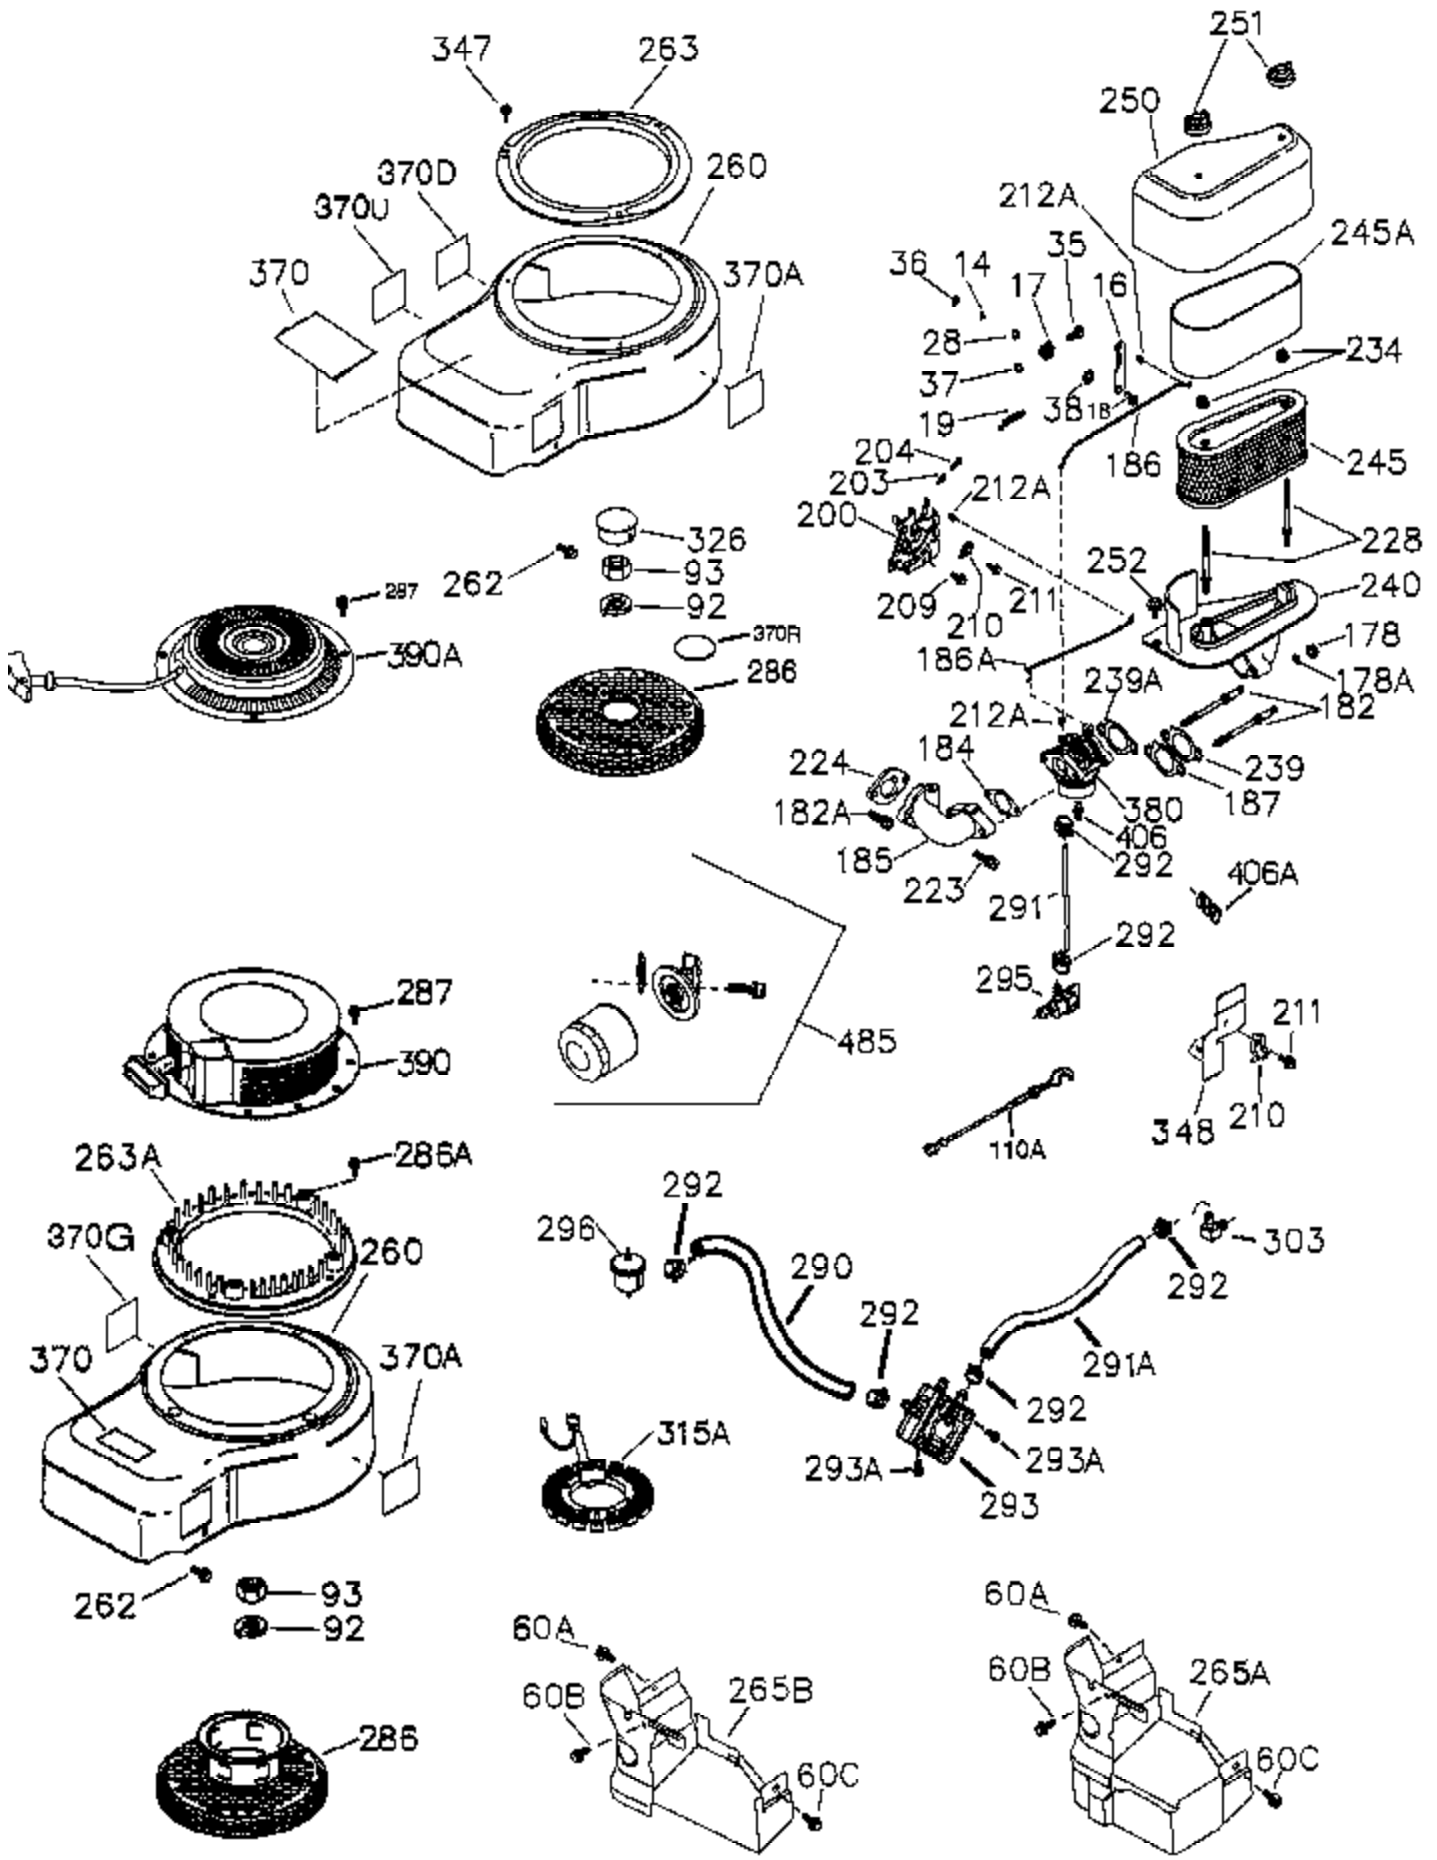

Ref #	Part Number	Qty	Description
125	35308	1	Exhaust Valve (Std.)
125	35433	1	Exhaust Valve (1/32" OS)
126	35309	1	Intake Valve (Std.)
126	35432	1	Intake Valve (1/32" OS)
127	650691	6	Washer
128	650690	6	Belleville Washer
130	650946	6	Screw, 5/16-18 x 2-45/64"
135	34645	1	Resistor Spark Plug (RN4C)
150	33507	2	Valve Spring
151	33508	2	Valve Spring Keeper
153	36339	1	Push Rod Guide
154	650972	2	Rocker Arm Stud
155	35950	2	Rocker Arm
156	730636	2	Rocker Arm Bearing
157	730636	2	Screw, 5/16-24 x 1/4"
158	36340	2	Push Rod
159	35952	1	* Rocker Arm Cover Gasket
160	35953A	1	Rocker Arm Cover
161	30063	4	Screw, Torx T-30, 1/4-20 x 1/2"
169	36304	1	* Breather Gasket
172	36305	1	Valve Cover
173	36306	1	Breather Tube
174	30063	4	Screw, Torx T-30, 1/4-20 x 1/2"
265	36615	1	Cylinder Head Cover
270A	35829A	1	Exhaust Port Liner
305	36349	1	Oil Fill Tube
306	36348	1	"O" Ring
307	35499	1	"O" Ring
309	650974	1	Screw, 1/4-20 x 57/64"
310	36366	1	Dipstick
314	651007	2	Screw, Torx T-15, 10-24 x 15/16"
315	611181	1	Alternator Coil (3/5 Split) (Incl.321 - 323)
321	611161	1	Diode
322	611142	1	Connector Body
323	611118	1	Terminal
325	36342	1	Wire Clip
325A	27275	1	Wire Clip
361	650969	2	Screw, 5/16-18 x 29/32"
381	650767	1	Screw, 8-32 x 27-64"
382	36328	1	Oil Strainer Screen
385	570673	1	Ball
386	36329	1	Pressure Relief Spring
387	36330	1	Roll Pin
394A	650982	1	Washer
395	36795	1	Electric Starter Motor (12 Volt)
400	36567	1	* Gasket Set (Incl. items marked PK i n notes) Incl. one each of part #'s:35952, 36304, 36325, 36333, 36335, 36337, 36348, 36351, 36352, 36358, 36365, 36490, 36565
420	730225	1	SAE 30 4-Cycle Engine Oil (Quart)
475	36961	1	Oil Filter
476	36374B	1	Oil Filter Adapter (Incl. 477 & 479)
477	650978	2	Screw, Torx T-30, 5/16-18 x 1-7/16"
479	36335	1	* Oil Filter Adapter Gasket