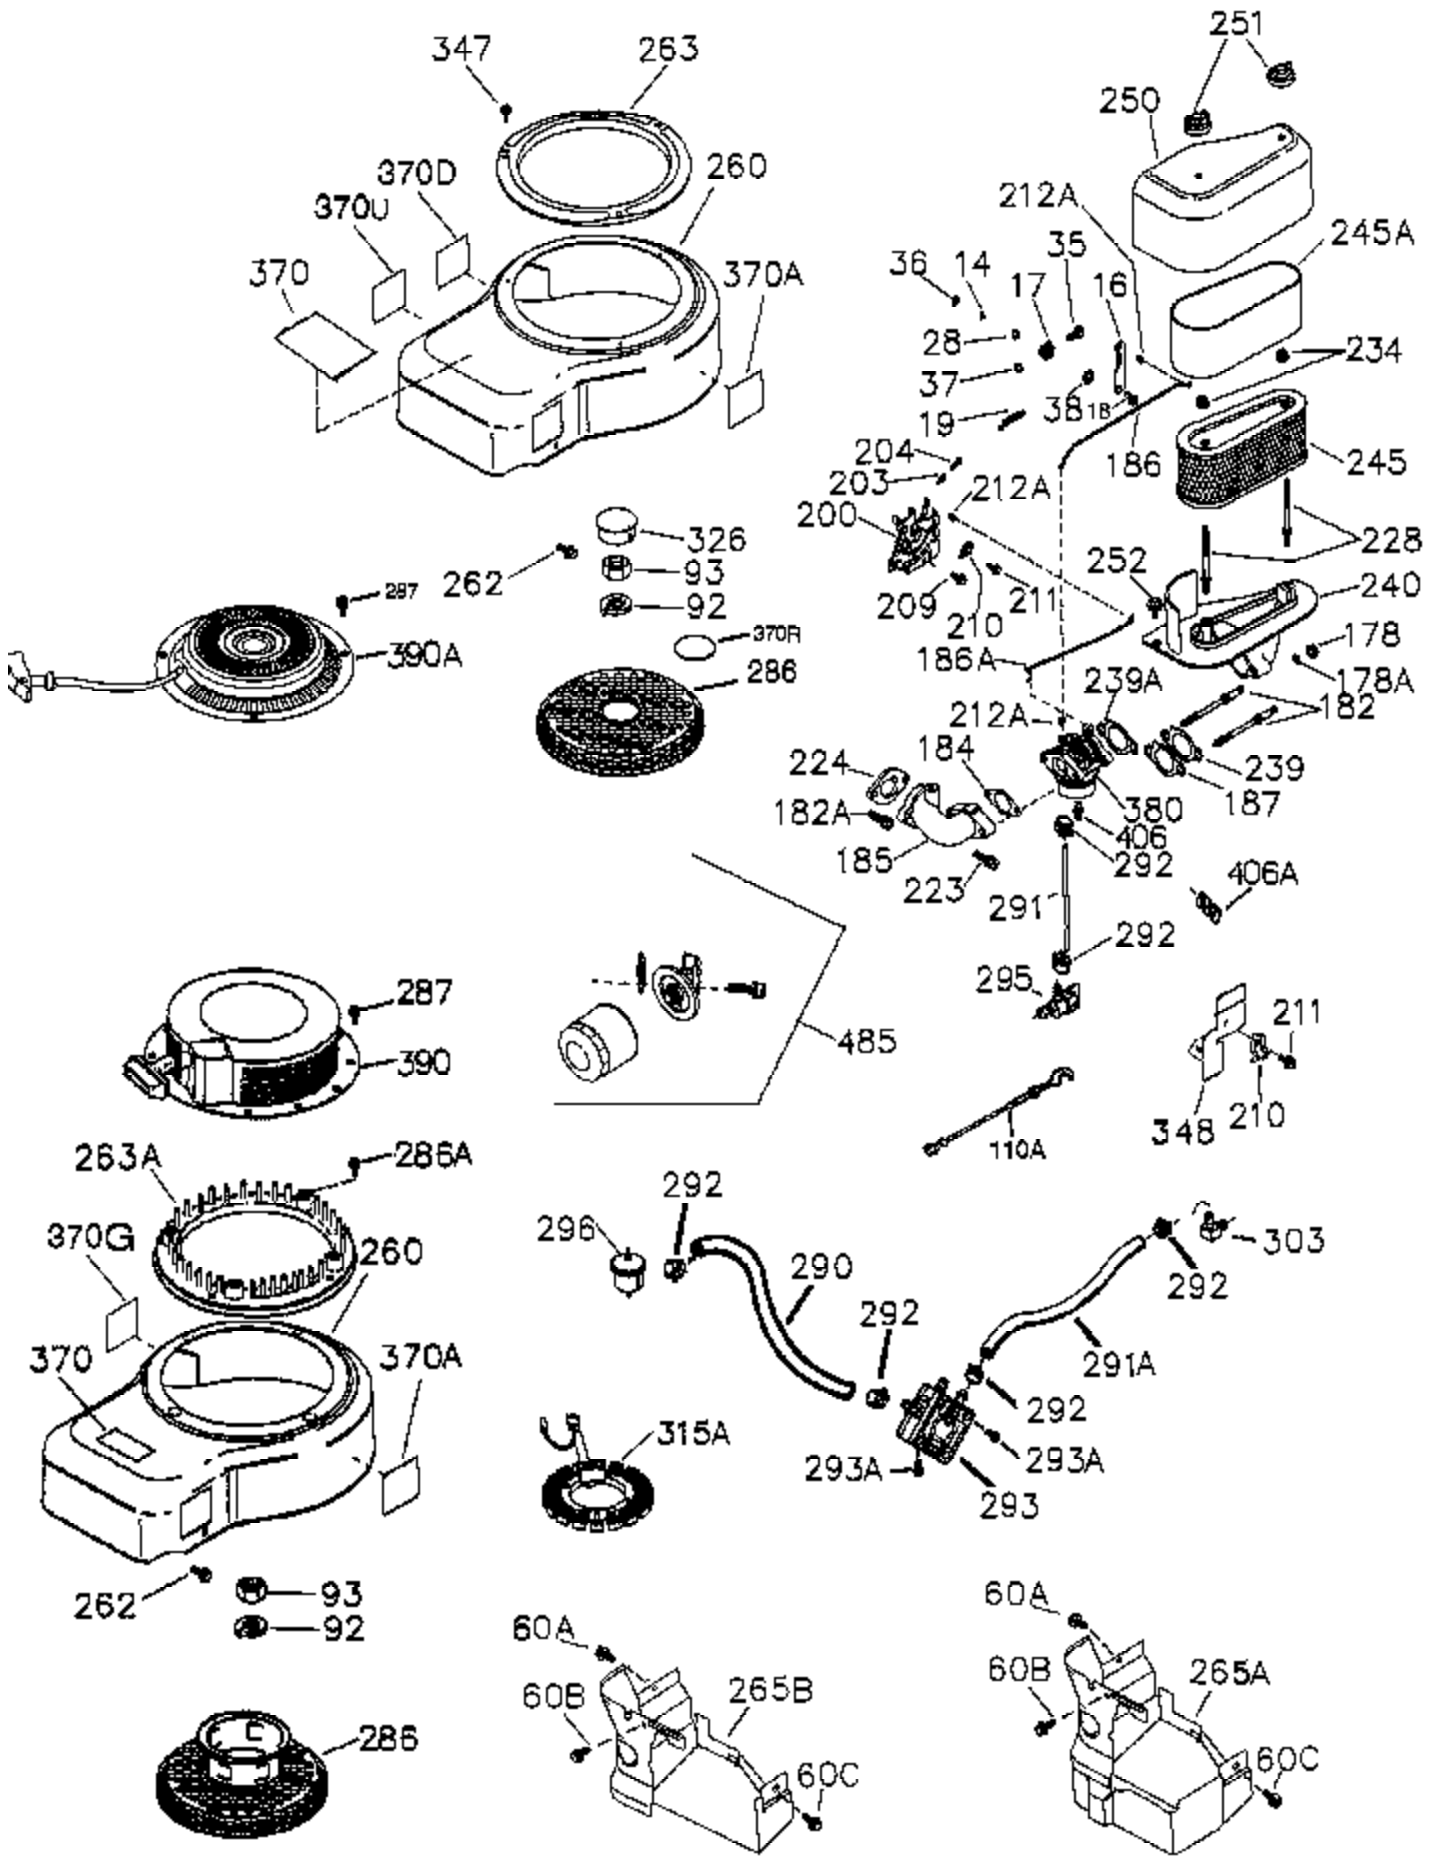

Ref #	Part Number	Qty	Description
14	28277	2	Washer
16	36346A	1	Governor Lever
17	29916	1	Governor Lever Clamp
18	651028	1	Screw, Torx T-15, 8-32 x 3/8"
19	36414	1	Extension Spring
28	30322	1	Lock Nut, 8-32
35	29826	1	Screw, 10-32 x 3/4"
36	29918	1	Lock Washer
37	29216	1	Lock Nut, 10-32
38	29642	1	Retaining Ring
60B	650867	1	Screw, 10-24 x 1/2"
60A	650781	1	Screw, 5-16/18 x 11/16"
92	650666	1	Lock Washer
93	650594	1	Flywheel Nut
110A	36645	1	Ground Wire
178	650928	2	Nut, 1/4-20
182	650925A	2	Carburetor Mounting Stud
184	36352	1	* Carburetor To Intake Pipe Gasket
185	36852	1	Intake Pipe
186A	36353	1	Choke Link
186	36354	1	Governor Link
200	36360	1	Control Bracket (Incl. 203,204,212A)
203	36482	1	Compression Spring
204	650777	1	Screw, 6-32 x 21/32"
209	650902	2	Screw, 10-32 x 7/16"
210	27793	1	Conduit Clip
211	28942	1	Screw, 10-32 x 3/8"
212A	36288	3	Bushing
223	650975	2	Screw, Torx T-30, 5/16-18 x 1-9/32"
224	36490	1	Spacer
228	650977	2	Air Cleaner Stud
234	650825	2	Nut & Lock Washer, 1/4-20
239	36358	1	* Air Cleaner Gasket
240	36355	1	Air Cleaner Body (Incl. 228 & 239)
245	36356	1	Air Cleaner Filter (Incl. 229)
245A	36357	1	Air Cleaner Filter
250	36359	1	Air Cleaner Cover
251	650886	2	Wing Nut, 1/4-20
252	650976	1	Screw, 1/4-20 x 19/32"
260	37174	1	Blower Housing
262	650737	3	Screw, 1/4-20 x 1/2"
263	36367	1	Trim Ring
286	37173	1	Cup & Screen
287	650561	3	Screw, 1/4-20 x 19/32"
290	30705	1	Fuel Line
292	26460	2	Fuel Line Clamp
296	34279B	1	Fuel Filter (Incl. 292)
370G	35274	1	Oil Instruction Decal
380	640034	1	Carburetor (Incl. 184 & 212A)
390	590751	1	Rewind Starter