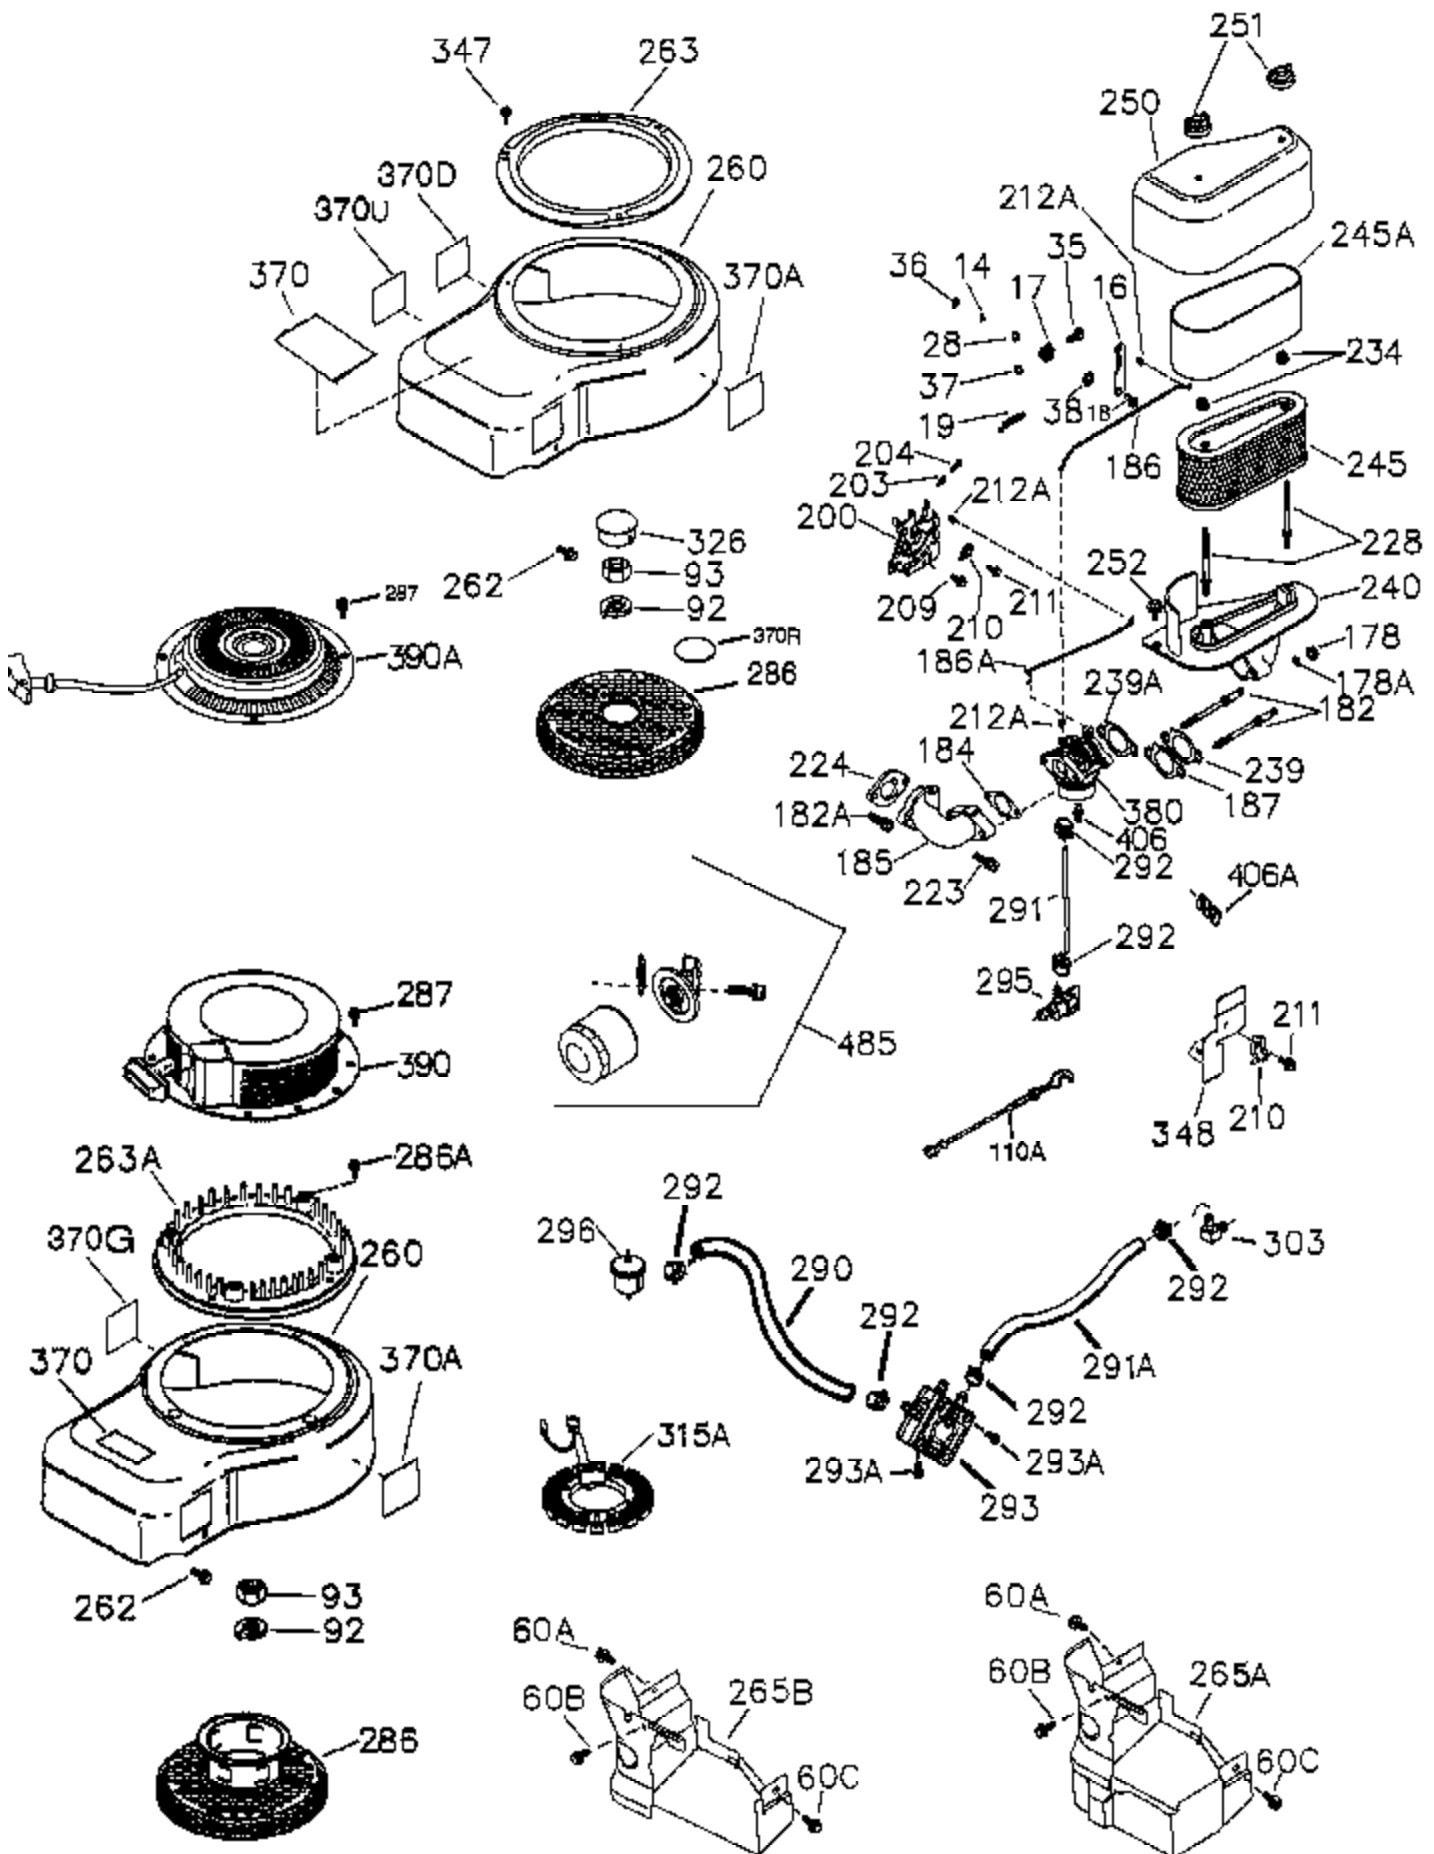

Ref #	Part Number	Qty	Description
14	28277	2	Washer
16	36346A	1	Governor Lever
17	29916	1	Governor Lever Clamp
18	651028	1	Screw, Torx T-15, 8-32 x 3/8"
19	36414	1	Extension Spring
28	30322	1	Lock Nut, 8-32
35	29826	1	Screw, 10-32 x 3/4"
36	29918	1	Lock Washer
37	29216	1	Lock Nut, 10-32
38	29642	1	Retaining Ring
60B	650867	1	Screw, 10-24 x 1/2"
60A	650273	1	Screw, 5/16-18 x 17/32"
92	650666	1	Lock Washer
93	650594	1	Flywheel Nut
110A	36645	1	Ground Wire
157A	650586	2	Jam Nut, 5/16-24
178	650928	2	Nut, 1/4-20
182	650925A	2	Carburetor Mounting Stud
184	36352	1	* Carburetor To Intake Pipe Gasket
185	36852	1	Intake Pipe
186A	36353	1	Choke Link
186	36354	1	Governor Link
200	36360	1	Control Bracket (Incl. 203,204,212A)
203	36482	1	Compression Spring
204	650777	1	Screw, 6-32 x 21/32"
209	650902	2	Screw, 10-32 x 7/16"
210	27793	1	Conduit Clip
211	28942	1	Screw, 10-32 x 3/8"
212A	36288	3	Bushing
223	650975	2	Screw, Torx T-30, 5/16-18 x 1-9/32"
224	36490	1	Spacer
228	650977	2	Air Cleaner Stud
234	650825	2	Nut & Lock Washer, 1/4-20
239	36358	1	* Air Cleaner Gasket
240	36355	1	Air Cleaner Body (Incl. 228 & 239)
245A	36357	1	Air Cleaner Filter
245	36356	1	Air Cleaner Filter (Incl. 229)
250	36359	1	Air Cleaner Cover
251	650886	2	Wing Nut, 1/4-20
252	650976	1	Screw, 1/4-20 x 19/32"
260	37174	1	Blower Housing
262	650737	3	Screw, 1/4-20 x 1/2"
263	36367	1	Trim Ring
286	37173	1	Cup & Screen
287	650561	3	Screw, 1/4-20 x 19/32"
290	30705	1	Fuel Line
292	26460	2	Fuel Line Clamp
296	34279B	1	Fuel Filter (Incl. 292)
370G	35274	1	Oil Instruction Decal
380	640034	1	Carburetor (Incl. 184 & 212A)
390	590751	1	Rewind Starter