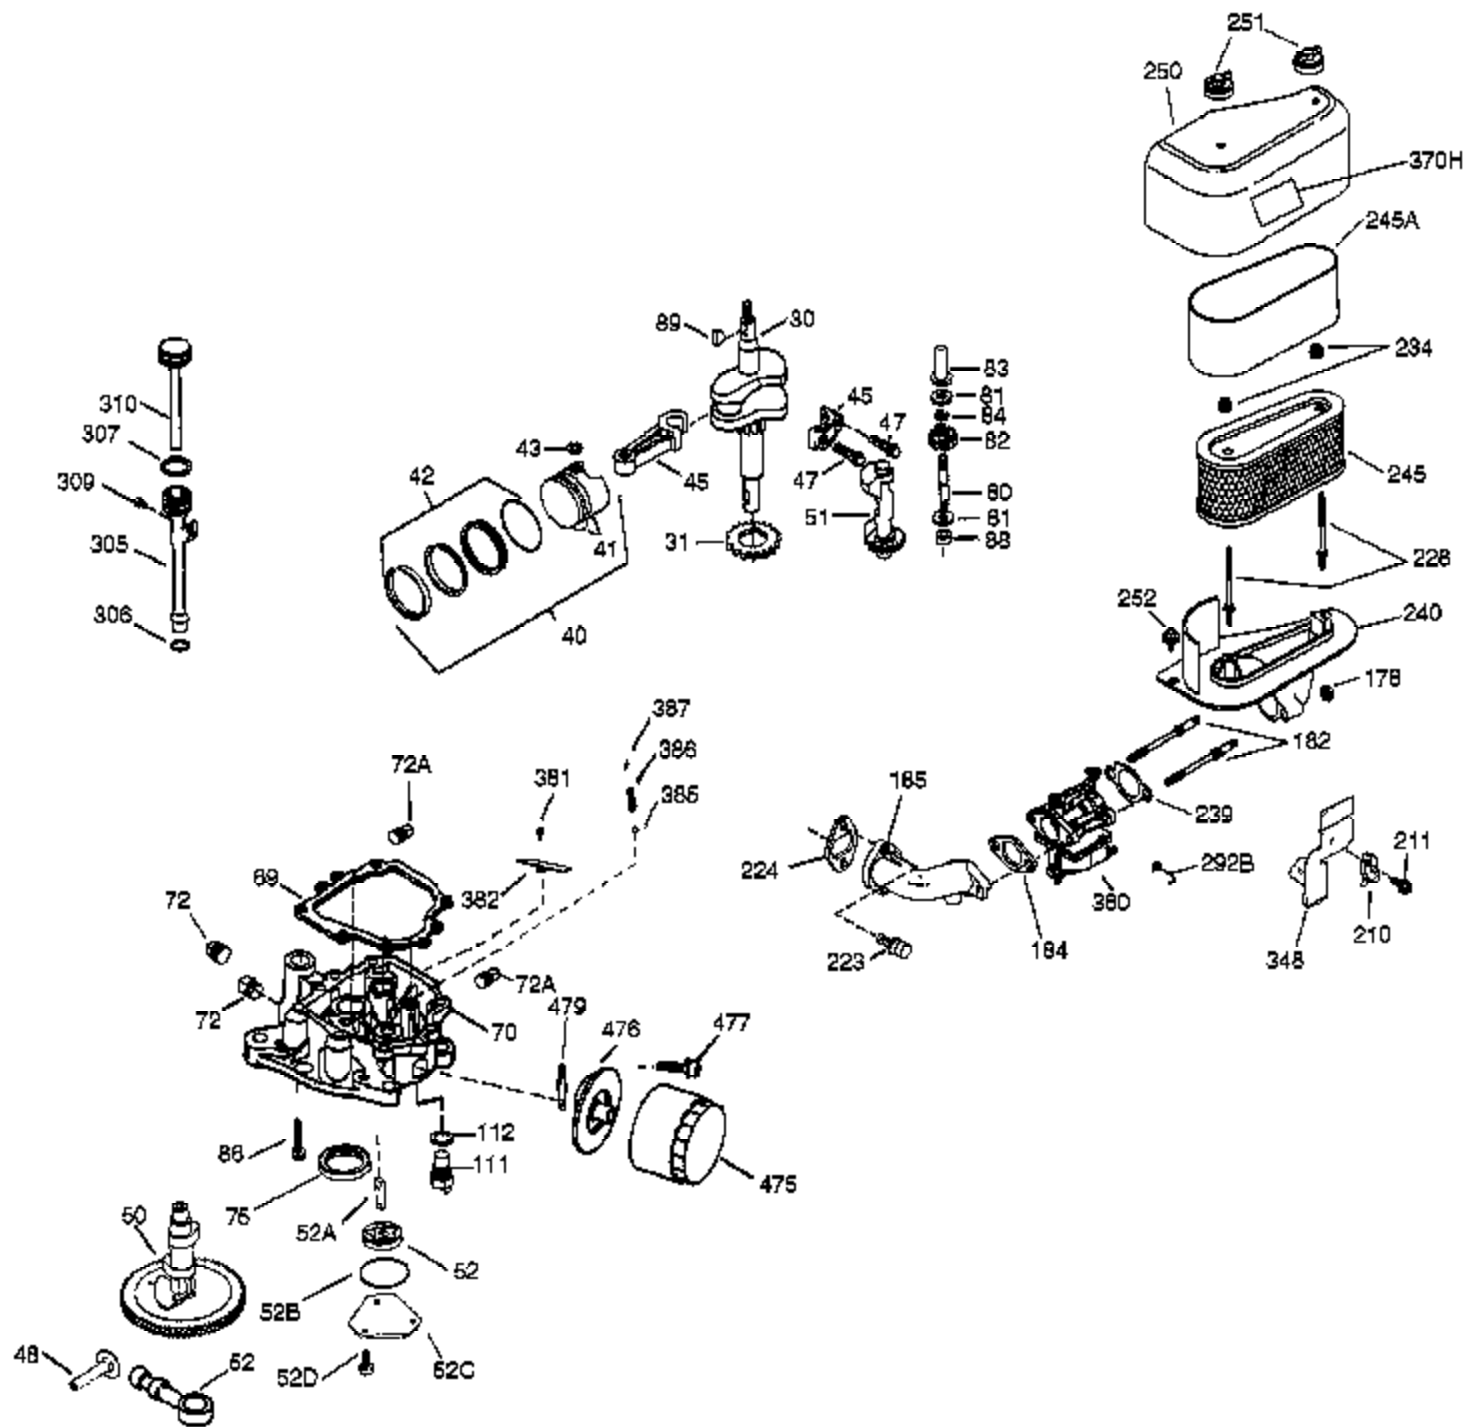

Ref #	Part Number	Qty	Description
181	30200	2	Screw, 10-24 x 9/16"
186A	36991	1	Choke Link
186	36941	1	Governor Link
200	36360	1	Control Bracket (Incl. 203, 204 & 212 A)
203	36482	1	Compression Spring
204	651019	1	Screw, T-10, 6-32 x 41/64"
209	650902	2	Screw, 10-32 x 7/16"
210	27793	2	Conduit Clip
211	650431	2	Screw, T-25, 10-32 x 5/8"
212A	36288	3	Bushing
260	36943	1	Blower Housing
262	30063	2	Screw, T-30, 1/4-20 x 1/2"
263	36367	1	Trim Ring
264A	651048	1	Muffler Brace Mounting Stud
264	650273	1	Screw, 5/16-18 x 17/32"
265	36944	1	Cylinder Head Cover
270A	35829A	1	Exhaust Port Liner
276A	31588	1	Locking Plate
286	36343	1	Cup & Screen
290	29774	1	Fuel Line
291	30705	1	Fuel Line
291B	29774	1	Fuel Line
292	26460	6	Fuel Line Clamp
293A	650931	2	Screw, 8-32 x 1-1/2"
293	35787	1	Pulse Pump (Incl. 294)
294	35791	1	Pulse Pump Repair Kit
296	37768		Fuel Filter (Incl. 292)
303	29634	1	Fuel Fitting
314	650873	2	Screw, 1/4-20 x 3/4"
315	611285	1	Alternator Coil (3/5 Split)(Incl. 321 - 323)
321	611161	1	Diode
322	611281	1	Connector Body
323	611282	2	Terminal
325	34246	1	Wire Clip
346A	650561	1	Screw, 1/4-20 x 19/32"
346	36413	1	Pulse Pump Bracket
347	650949	3	Screw, 10-24 x 9/16"
361	651072	2	Screw, T-30, 5/16-18 x 1-21/32"
370G	35274	1	Oil Instruction Decal
395	37425	1	Electric Starter Motor (Incl. 361)
400	36947B	1	* Gasket Set (Incl. items marked PK i n notes)
420	730225A	1	SAE 30 4-Cycle Engine Oil (Quart)