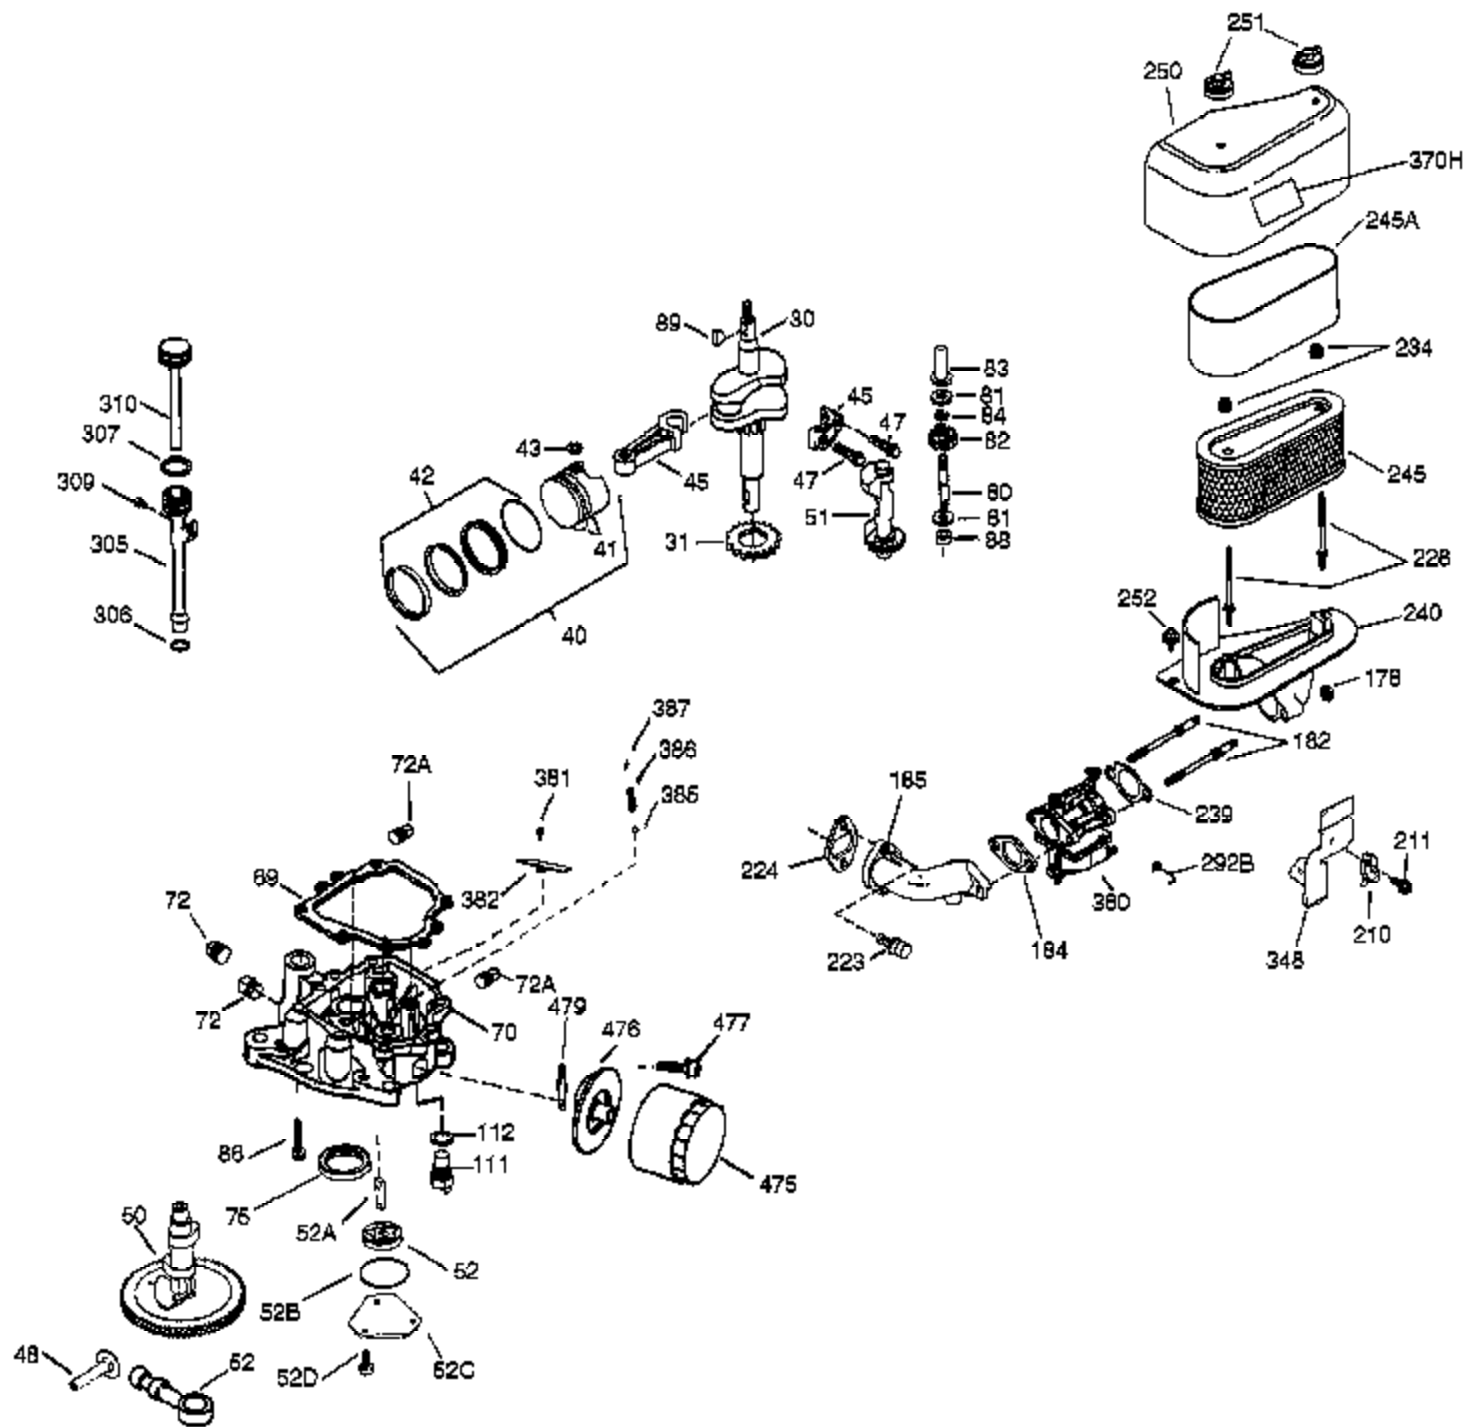

Ref #	Part Number	Qty	Description
181	30200	2	Screw, 10-24 x 9/16"
186	36941	1	Governor Link
186A	36991	1	Choke Link
200	36360	1	Control Bracket (Incl. 203, 204 & 212 A)
203	36482	1	Compression Spring
204	651019	1	Screw, T-10, 6-32 x 41/64"
209	650902	2	Screw, 10-32 x 7/16"
210	27793	1	Conduit Clip
211	28942	1	Screw, 10-32 x 3/8"
212A	36288	3	Bushing
260	36943	1	Blower Housing
262	30063	1	Screw, T-30, 1/4-20 x 1/2"
263	36367	1	Trim Ring
264	650273	1	Screw, 5/16-18 x 17/32"
265	36944	1	Cylinder Head Cover
266	650876	2	Screw, 5/16-18 x 1-9/32"
269	35762	1	* Exhaust Gasket
270	36235	1	Exhaust Manifold
270A	35829A	1	Exhaust Port Liner
271	35293	1	Locking Plate (Manifold)
275	36542	1	Muffler
276	35348	1	Locking Plate
277A	650877	1	Screw, 5/16-18 x 4-1/2"
277	650273	1	Screw, 5/16-18 x 17/32"
284A	650760	4	Screw, 8-32 x 3/8"
284	35428	1	Exhaust Deflector
286	36343	1	Cup & Screen
291	30705	1	Fuel Line
296	37768	1	Fuel Filter (Incl. 292)
314	650873	2	Screw, 1/4-20 x 3/4"
315	611285	1	Alternator Coil (3/5 Split)(Incl. 321 - 323)
321	611161	1	Diode
322	611281	1	Connector Body
323	611282	2	Terminal
325	34246	1	Wire Clip
326	36210	1	Screen Plug
347	650949	3	Screw, 10-24 x 9/16"
361	651072	2	Screw, T-30, 5/16-18 x 1-21/32"
370G	35274	1	Oil Instruction Decal
370	36261	1	Name Decal
395	37425	1	Electric Starter Motor (Incl. 361)
400	36947B	1	* Gasket Set (Incl. items marked PK i n notes)
420	730225A	1	SAE 30 4-Cycle Engine Oil (Quart)