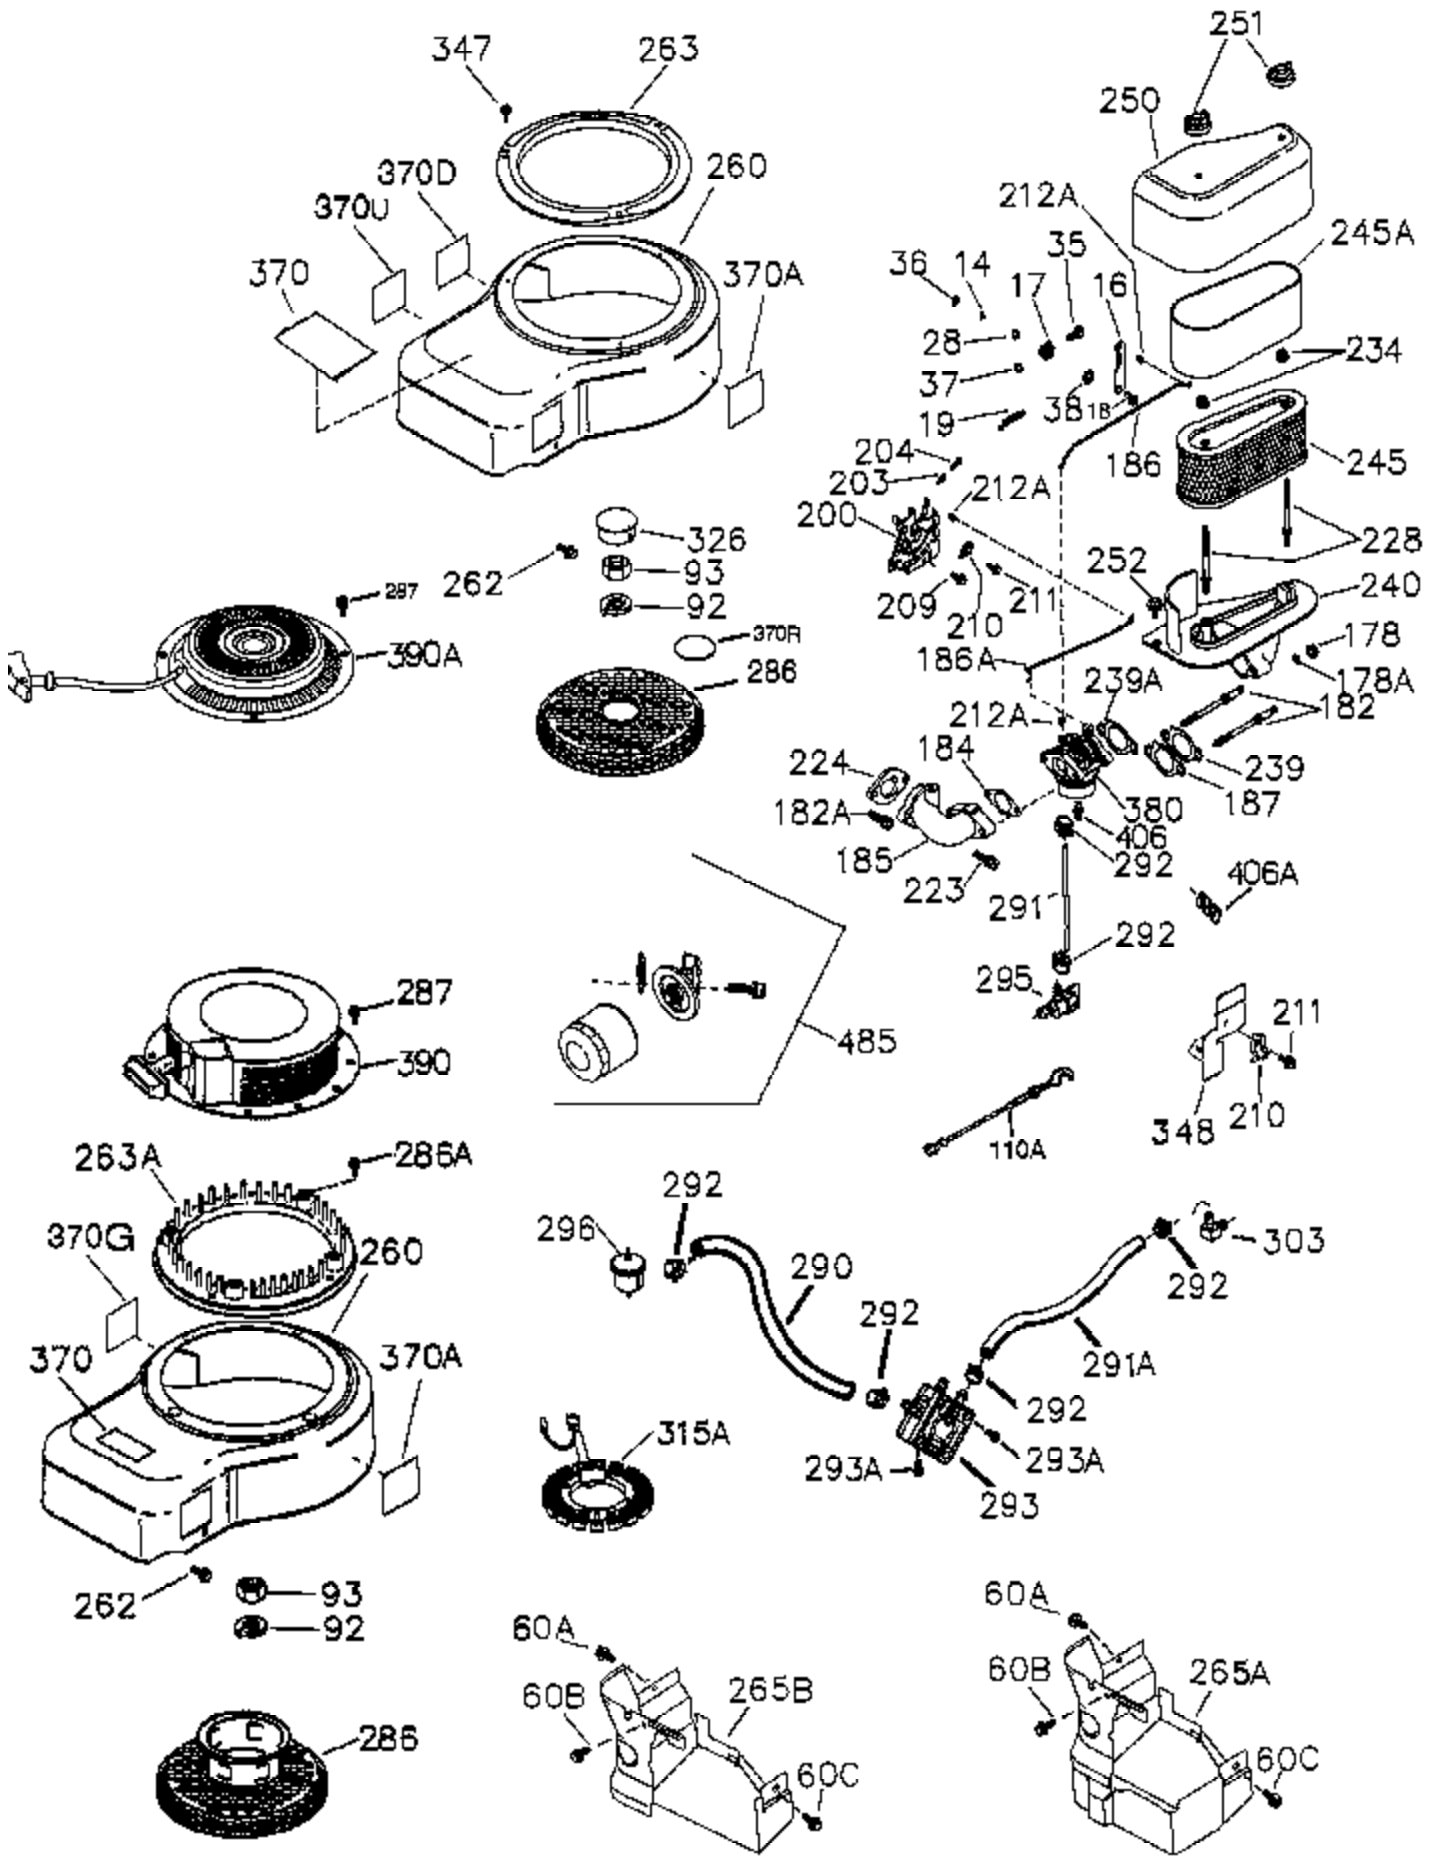

Ref #	Part Number	Qty	Description
14	28277	2	Washer
16	36346A	1	Governor Lever
17	29916	1	Governor Lever Clamp
18	651028	1	Screw, Torx T-15, 8-32 x 3/8"
19	36414	1	Extension Spring
28	30322	1	Lock Nut, 8-32
35	29826	1	Screw, 10-32 x 3/4"
36	29918	1	Lock Washer
37	29216	1	Lock Nut, 10-32
38	29642	1	Retaining Ring
60A	650781	1	Screw, 5/16-18 x 11/16"
60B	650867	1	Screw, 10-24 x 1/2"
60C	650737	1	Screw, 1/4-20 x 1/2"
92	650666	1	Lock Washer
93	650594	1	Flywheel Nut
178	650928	2	Lock Nut, 1/4-20
182	650925A	2	Carburetor Mounting Stud
184	36352	1	* Carburetor To Intake Pipe Gasket
185	36852	1	Intake Pipe
186	36354	1	Governor Link
186A	36353	1	Choke Link
200	36360	1	Control Bracket (Incl. 203,204,212A)
203	36482	1	Compression Spring
204	650777	1	Screw, 6-32 x 21/32"
209	650902	2	Screw, 10-32 x 7/16"
210	27793	1	Conduit Clip
211	28942	1	Screw, 10-32 x 3/8"
212A	36288	3	Bushing
223	650975	2	Screw, Torx T-30, 5/16-18 x 1-9/32"
224	36490	1	* Intake Spacer
228	650977	2	Air Cleaner Stud
234	650825	2	Nut & Lock Washer, 1/4-20
239	36358	1	* Air Cleaner Gasket
240	36355	1	Air Cleaner Body (Incl. 228 & 239)
245	36356	1	Air Cleaner Filter (Incl. 234)
245A	36357	1	Air Cleaner Filter
250	36359	1	Air Cleaner Cover
251	650886	2	Wing Nut, 1/4-20
252	650976	1	Screw, 1/4-20 x 19/32"
260	37174	1	Blower Housing
262	650737	3	Screw, 1/4-20 x 1/2"
263	36367	1	Recoil Adapter
286	37173	1	Cup & Screen
286A	30063	3	Screw, Torx T-30, 1/4-20 x 1/2"
287	650561	3	Screw, 1/4-20 x 19/32"
290	29774	1	Fuel Line
292	26460	2	Fuel Line Clamp
296	34279B	1	Fuel Filter (Incl. 292)
370G	35274	1	Oil Instruction Decal
380	640034	1	Carburetor (Incl. 184 & 212A)
390	590751	1	Rewind Starter
485	36435A	1	Oil Filter Adapter Kit (Incl. 457 - 4 77) (Optional)