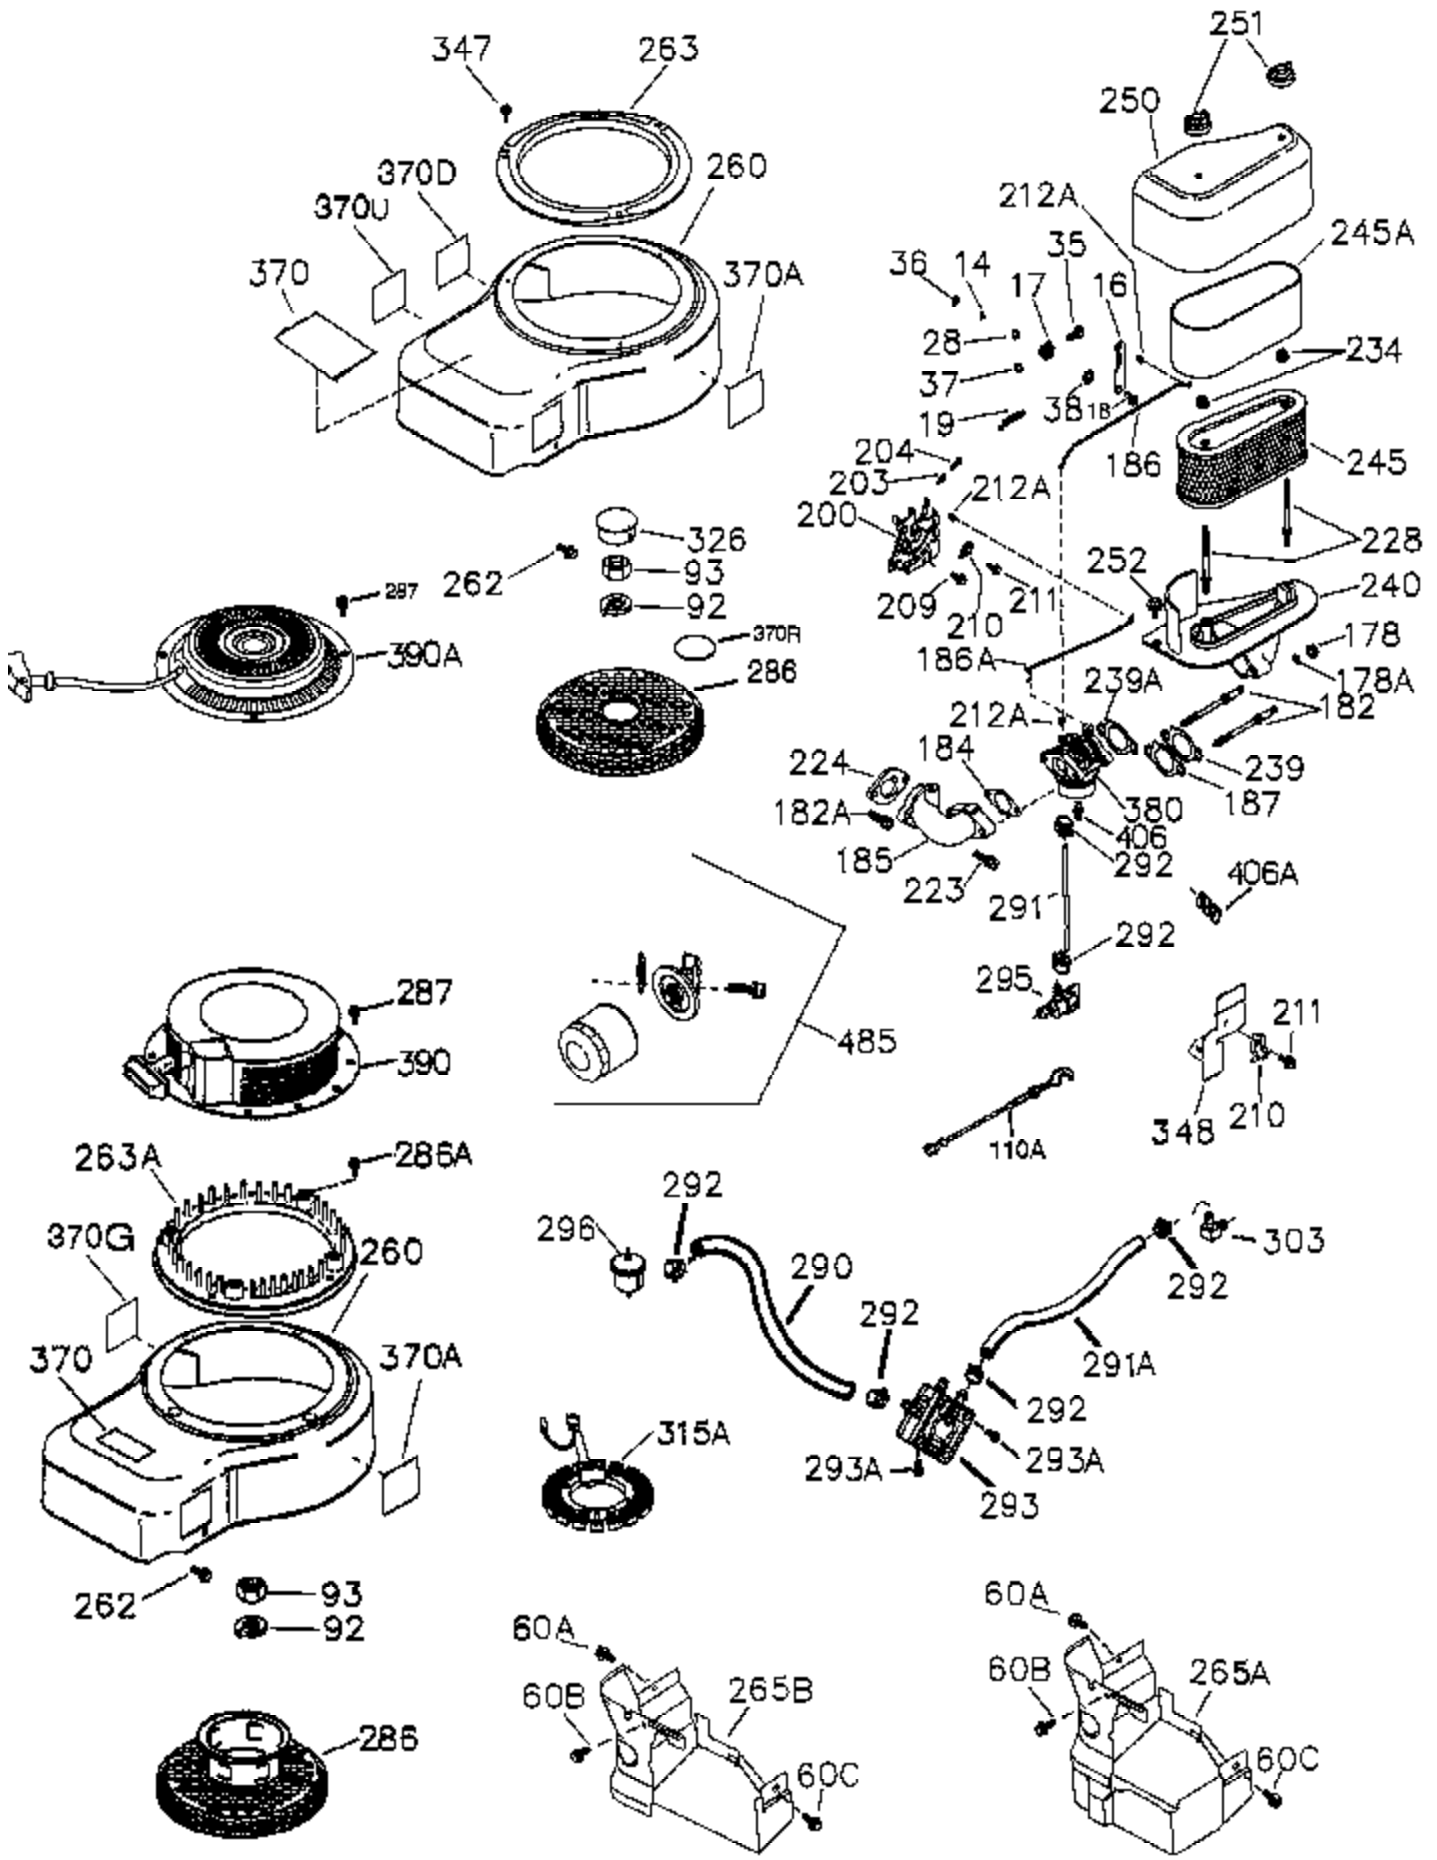

Ref #	Part Number	Qty	Description
14	28277	2	Washer
16	36346A	1	Governor Lever
17	29916	1	Governor Lever Clamp
18	651028	1	Screw, T-15, 8-32 x 3/8"
19	36414	1	Extension Spring
28	30322	1	Lock Nut, 8-32
35	29826	1	Screw, 10-32 x 3/4"
36	29918	1	Lock Washer
37	29216	1	Lock Nut, 10-32
38	29642	1	Retaining Ring
60B	650867	1	Screw, 10-24 x 1/2"
60C	650737	1	Screw, 1/4-20 x 1/2"
60A	650781	1	Screw, 5/16-18 x 11/16"
92	651082	1	Lock Washer
93	650594	1	Flywheel Nut
178	650928	2	Lock Nut, 1/4-20
182	650925A	2	Carburetor Mounting Stud
184	36352	1	* Carburetor To Intake Pipe Gasket
185	36852	1	Intake Pipe
186	36354	1	Governor Link
186A	36353	1	Choke Link
200	36360	1	Control Bracket (Incl. 203,204,212A)
203	36482	1	Compression Spring
204	650777	1	Screw, 6-32 x 21/32"
209	650902	2	Screw, 10-32 x 7/16"
210	27793	1	Conduit Clip
211	28942	1	Screw, 10-32 x 3/8"
212A	36288	3	Bushing
223	650975	2	Screw, T-30, 5/16-18 x 1-9/32"
224	36490	1	* Intake Spacer
228	650977	2	Air Cleaner Stud
234	650825	2	Nut & Lock Washer, 1/4-20
239	36358	1	* Air Cleaner Gasket
240	36355	1	Air Cleaner Body (Incl. 228 & 239)
245	36356	1	Air Cleaner Filter (Incl. 234)
245A	36357	1	Air Cleaner Filter
250	36359	1	Air Cleaner Cover
251	650886	2	Wing Nut, 1/4-20
252	650976	1	Screw, 1/4-20 x 19/32"
260	36347	1	Blower Housing
262	650737	3	Screw, 1/4-20 x 1/2"
263	36367	1	Recoil Adapter
286A	30063	3	Screw, T-30, 1/4-20 x 1/2"
286	37173	1	Cup & Screen
286	36343	1	Cup & Screen
290	29774	1	Fuel Line
292	26460	2	Fuel Line Clamp
296	34279B	1	Fuel Filter (Incl. 292)
326	36210	1	Screen Plug
347	650949	3	Screw, 10-24 x 9/16"
370G	35274	1	Oil Instruction Decal
380	640330	1	Carburetor (Incl. 184 & 212A)
485	36435A	1	Oil Filter Adapter Kit (Incl. 457 - 4 77) (Optional)