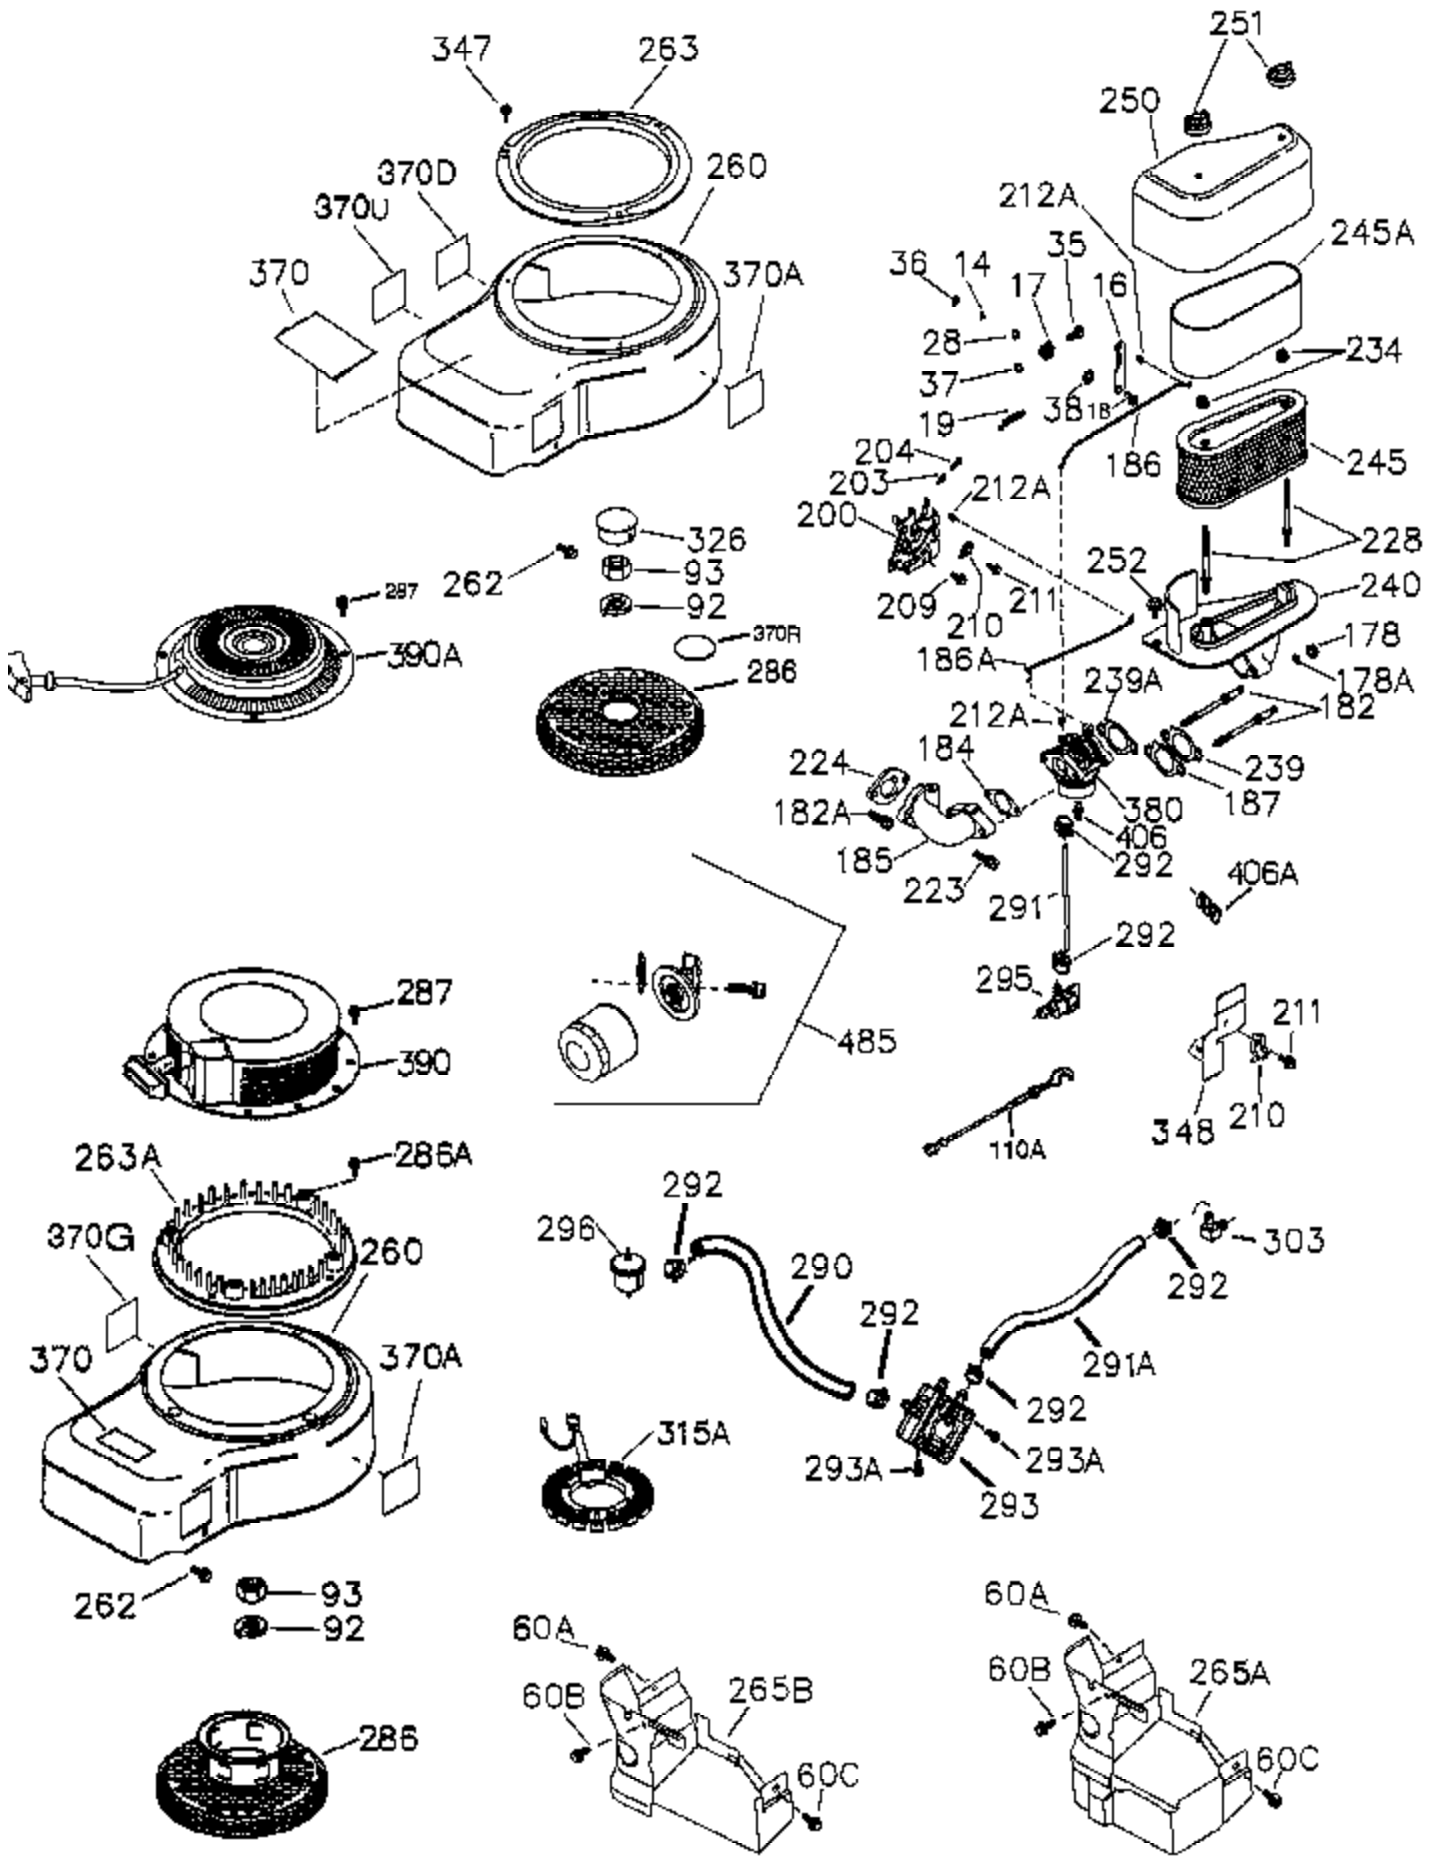

Ref #	Part Number	Qty	Description
14	28277	2	Washer
16	36346	1	Governor Lever (Incl. 212A)
17	29916	1	Governor Lever Clamp
18	650548	1	Screw, 8-32 x 5/16"
19	36414	1	Extension Spring
28	30322	1	Lock Nut, 8-32
35	29826	1	Screw, 10-32 x 3/4"
36	29918	1	Lock Washer
37	29216	1	Lock Nut, 10-32
38	29642	1	Retaining Ring
60A	650781	1	Screw, 5/16-18 x 11/16"
60B	650867	1	Screw, 10-24 x 1/2"
92	650666	1	Lock Washer
93	650594	1	Flywheel Nut
178	650664	2	Screw, 1/4-20 x 1-19/32"
178A	650168	2	Washer
182A	650940	2	Screw, 10-32 x 3/4"
182	650517	2	Carburetor Mounting Stud
184	33263	1	* Carburetor To Intake Pipe Gasket
185	36656	1	Intake Pipe
186	36658	1	Governor Link
186A	36659	1	Choke Link
187	36657	1	Spacer
200	35956	1	Control Bracket (Incl. 203,204,212A)
203	36482	1	Compression Spring
204	650777	1	Screw, 6-32 x 21/32"
209	650902	2	Screw, 10-32 x 7/16"
210	27793	1	Conduit Clip
211	28942	1	Screw, 10-32 x 3/8"
212A	36288	3	Bushing
223	650975	2	Screw, Torx T-30, 5/16-18 x 1-9/32"
224	36490	1	Intake Spacer
228	650977	2	Air Cleaner Stud
234	650825	2	Nut & Lock Washer, 1/4-20
239	27272A	1	* Air Cleaner Gasket
239A	36661	1	* Air Cleaner Gasket
240	36660	1	Air Cleaner Body
245	36356	1	Air Cleaner Filter (Incl. 229)
250	36359	1	Air Cleaner Cover
251	650886	2	Wing Nut, 1/4-20
252	650976	1	Screw, 1/4-20 x 19/32"
260	36347	1	Blower Housing
262	650737	3	Screw, 1/4-20 x 1/2"
263	36367	1	Trim Ring
265A	36571	1	Cylinder Head Cover
286	36343	1	Cup & Screen
290	30705	1	Fuel Line
292	26460	2	Fuel Line Clamp
296	34279B	1	Fuel Filter (Incl. 292)
326	36210	1	Blower Housing Plug
347	650949	3	Screw, 10-32 x 9/16"
370G	35274	1	Instruction Decal
370	36261	1	Instruction Decal
380	640010	1	Carburetor (Incl. 184 & 212A)
394A	650982	1	Washer
485	36435A	1	Oil Filter Adaptor Ass'y (Incl. 475 - 479)