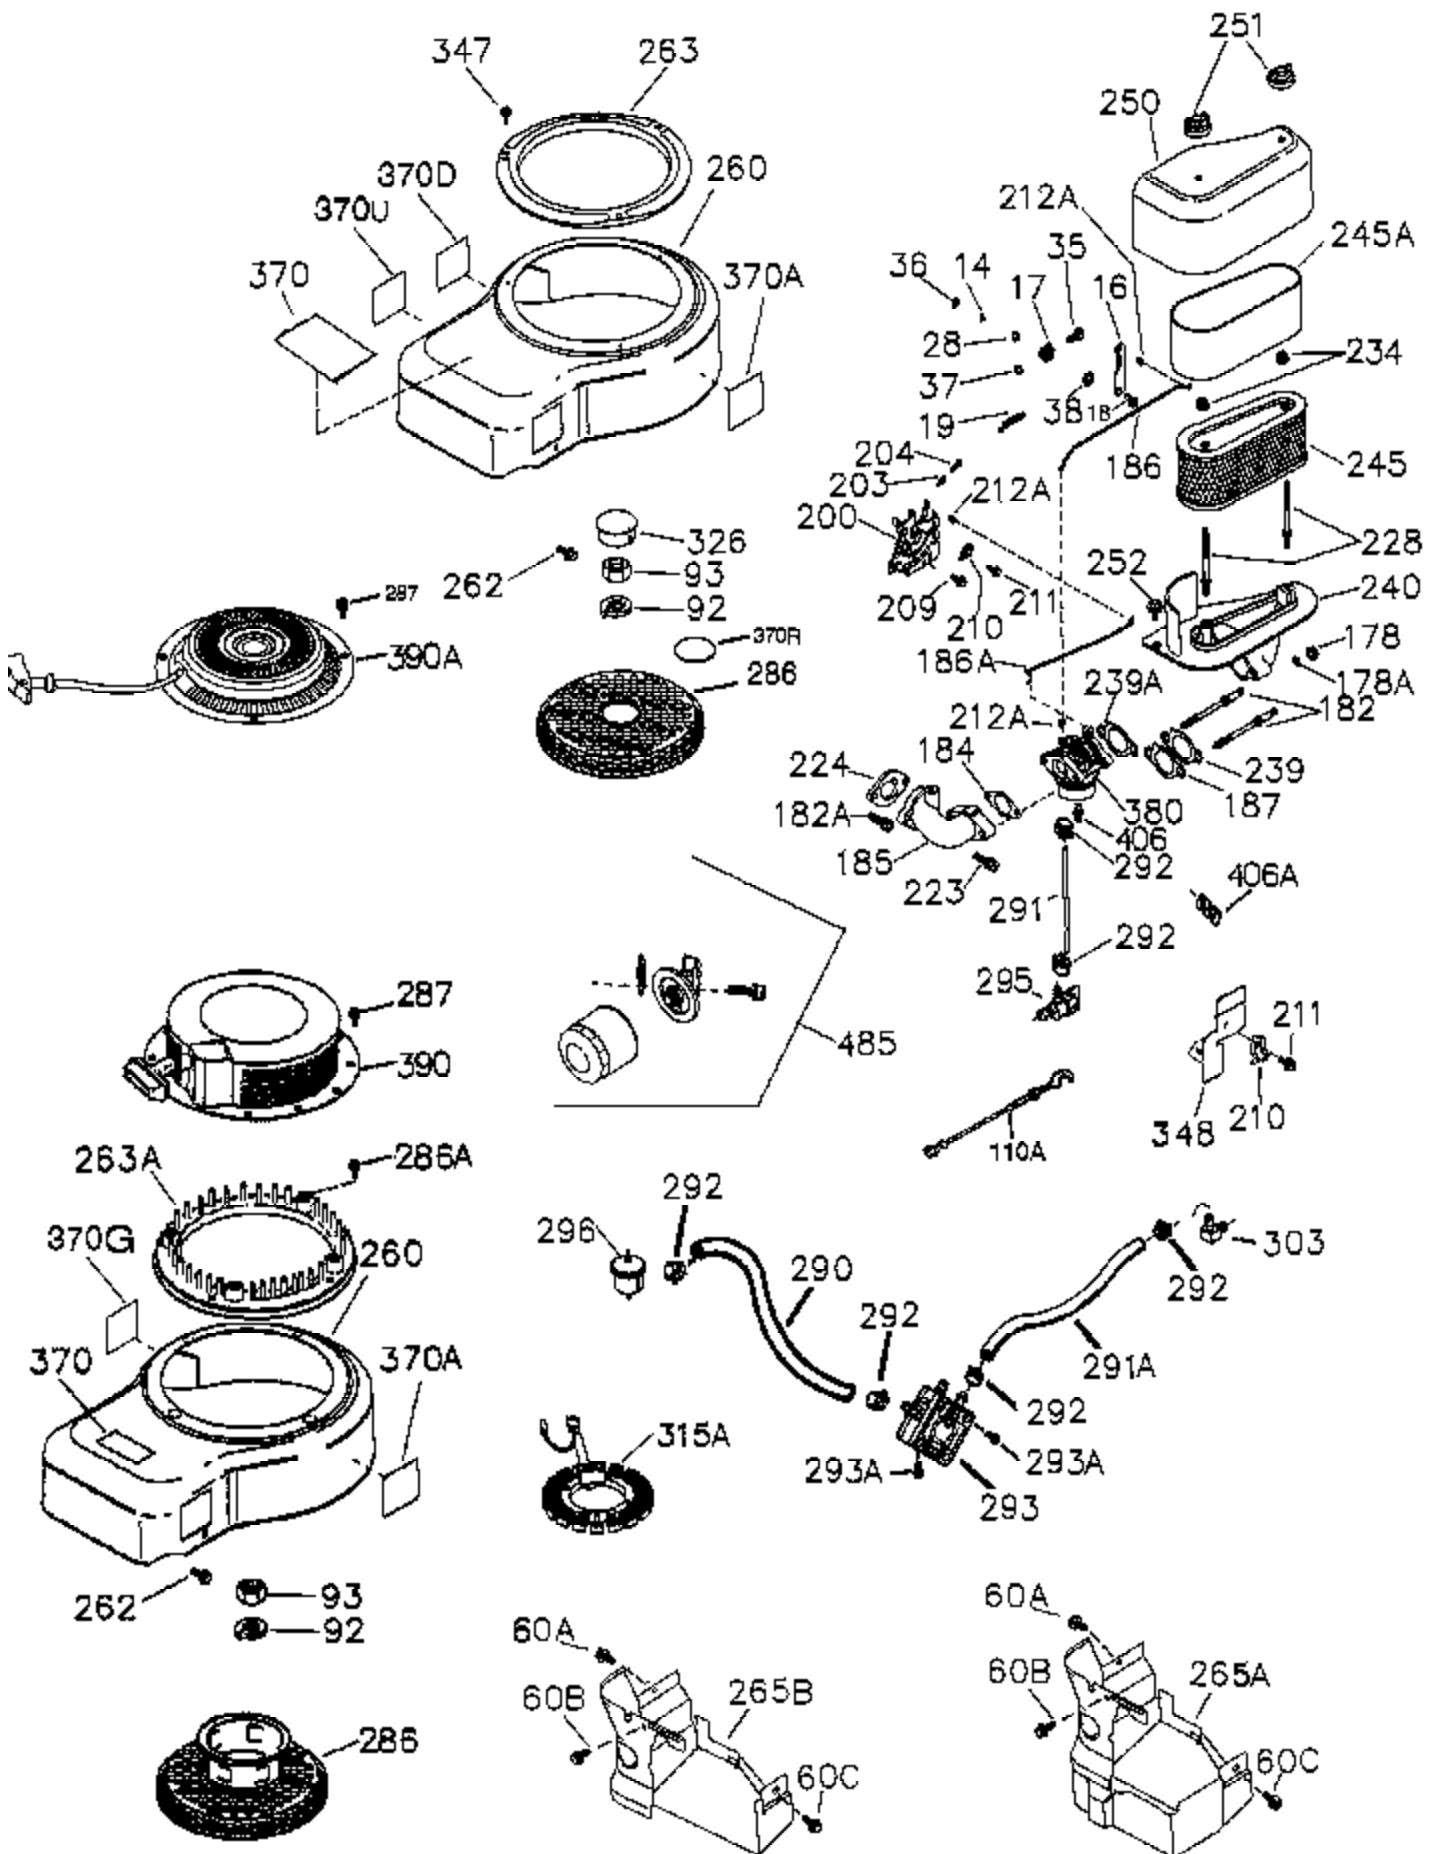

Ref #	Part Number	Qty	Description
14	28277	2	Washer
16	36346	1	Governor Lever (Incl. 212A)
17	29916	1	Governor Lever Clamp
18	650548	1	Screw, 8-32 x 5/16"
19	36414	1	Extension Spring
28	30322	1	Lock Nut, 8-32
35	29826	1	Screw, 10-32 x 3/4"
36	29918	1	Lock Washer
37	29216	1	Lock Nut, 10-32
38	29642	1	Retaining Ring
60A	650781	1	Screw, 5/16-18 x 11/16"
60B	650867	1	Screw, 10-24 x 1/2"
92	650666	1	Lock Washer
93	650594	1	Flywheel Nut
178	650664	2	Screw, 1/4-20 x 1-19/32"
178A	650168	2	Washer
182A	650940	2	Screw, 10-32 x 3/4"
182	650517	2	Carburetor Mounting Stud
184	33263	1	* Carburetor To Intake Pipe Gasket
185	36656	1	Intake Pipe
186	36658	1	Governor Link
186A	36659	1	Choke Link
187	36657	1	Spacer
200	35956	1	Control Bracket (Incl. 203,204,212A)
203	36482	1	Compression Spring
204	650777	1	Screw, 6-32 x 21/32"
209	650902	2	Screw, 10-32 x 7/16"
210	27793	1	Conduit Clip
211	28942	1	Screw, 10-32 x 3/8"
212A	36288	3	Bushing
223	650975	2	Screw, Torx T-30, 5/16-18 x 1-9/32"
224	36490	1	Intake Spacer
228	650977	2	Air Cleaner Stud
234	650825	2	Nut & Lock Washer, 1/4-20
239	27272A	1	* Air Cleaner Gasket
239A	36661	1	* Air Cleaner Gasket
240	36660	1	Air Cleaner Body
245	36356	1	Air Cleaner Filter (Incl. 229)
250	36359	1	Air Cleaner Cover
251	650886	2	Wing Nut, 1/4-20
252	650976	1	Screw, 1/4-20 x 19/32"
260	36347	1	Blower Housing
262	650737	3	Screw, 1/4-20 x 1/2"
263	36367	1	Trim Ring
265A	36571	1	Cylinder Head Cover
286	36343	1	Cup & Screen
290	30705	1	Fuel Line
292	26460	2	Fuel Line Clamp
296	34279B	1	Fuel Filter (Incl. 292)
326	36210	1	Blower Housing Plug
347	650949	3	Screw, 10-32 x 9/16"
370G	35274	1	Instruction Decal
370	36261	1	Instruction Decal
380	640010	1	Carburetor (Incl. 184 & 212A)
394A	650982	1	Washer
485	36435A	1	Oil Filter Adaptor Ass'y (Incl. 475 - 479)