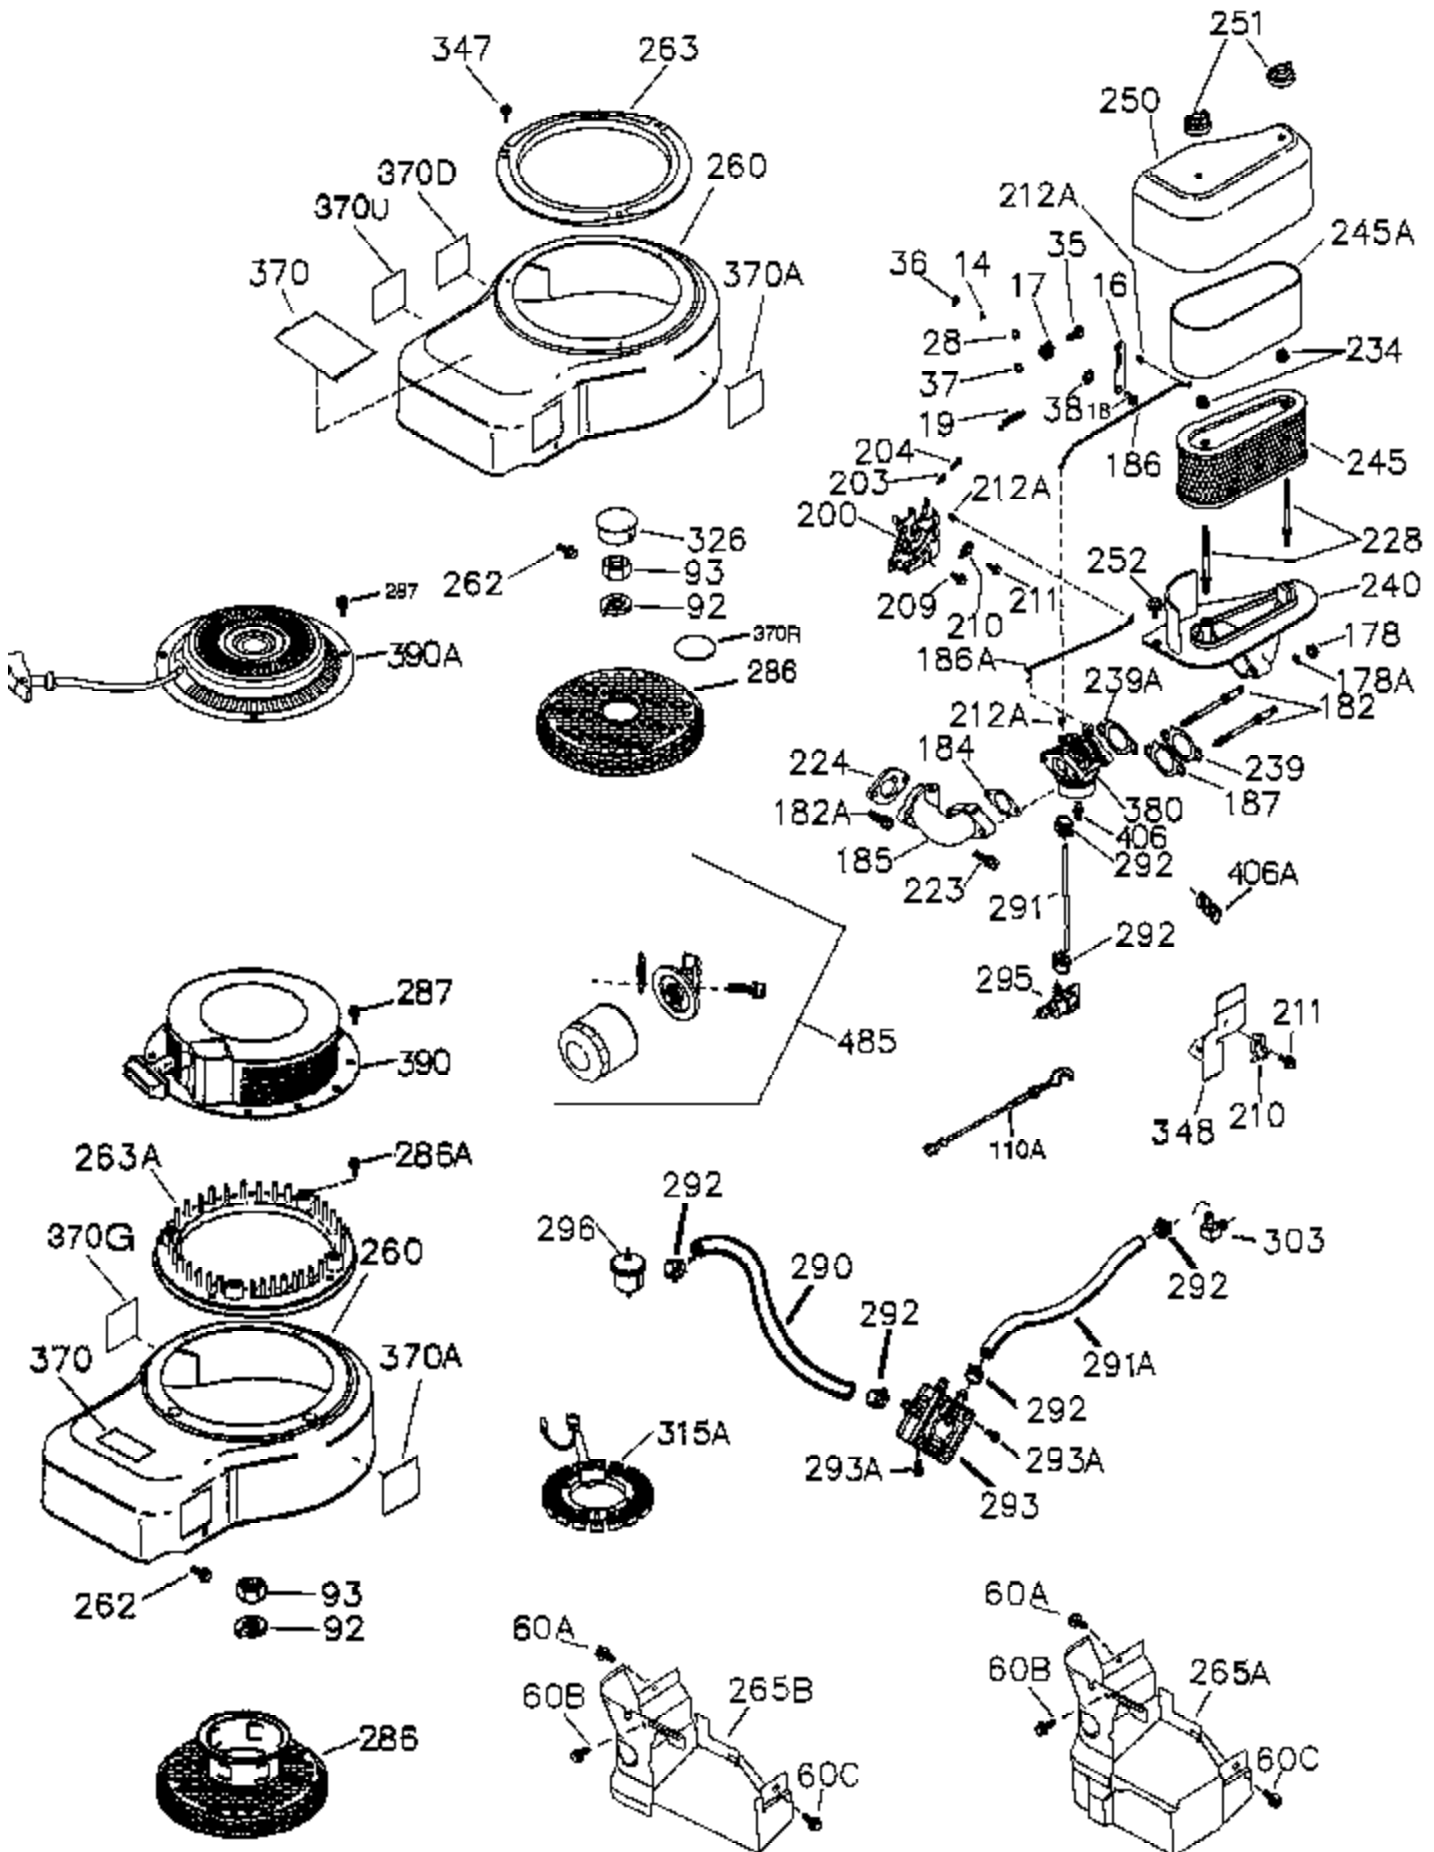

Ref #	Part Number	Qty	Description
14	28277	2	Washer
16	36346A	1	Governor Lever (Incl. 212A)
17	29916	1	Governor Lever Clamp
18	650548	1	Screw, 8-32 x 5/16"
19	36414	1	Extension Spring
28	30322	1	Lock Nut, 8-32
35	29826	1	Screw, 10-32 x 3/4"
36	29918	1	Lock Washer
37	29216	1	Lock Nut, 10-32
38	29642	1	Retaining Ring
60B	650867	1	Screw, 10-24 x 1/2"
60A	650781	1	Screw, 5/16-18 x 11/16"
92	650666	1	Lock Washer
93	650594	1	Flywheel Nut
178	650928	2	Nut, 1/4-20
182	650925	2	Carburetor Mounting Stud
184	36352	1	* Carburetor To Intake Pipe Gasket
185	36852	1	Intake Pipe
186	36354	1	Governor Link
186A	36353	1	Choke Link
200	36360	1	Control Bracket (Incl. 203,204,212A)
203	36482	1	Compression Spring
204	650777	1	Screw, 6-32 x 21/32"
209	650902	2	Screw, 10-32 x 7/16"
210	27793	1	Conduit Clip
211	28942	1	Screw, 10-32 x 3/8"
212A	36288	3	Bushing
223	650975	2	Screw, Torx T-30, 5/16-18 x 1-9/32"
224	36490	1	* Intake Spacer
228	650977	2	Air Cleaner Stud
234	650825	2	Nut & Lock Washer, 1/4-20
239	36358	1	* Air Cleaner Gasket
240	36355	1	Air Cleaner Body (Incl. 228 & 239)
245	36356	1	Air Cleaner Filter (Incl. 229)
245A	36357	1	Air Cleaner Filter
250	36359	1	Air Cleaner Cover
251	650886	2	Wing Nut, 1/4-20
252	650976	1	Screw, 1/4-20 x 19/32"
260	36347	1	Blower Housing
262	650737	3	Screw, 1/4-20 x 1/2"
263	36367	1	Trim Ring
286	36343	1	Cup & Screen
290	30705	1	Fuel Line
292	26460	2	Fuel Line Clamp
296	34279B	1	Fuel Filter (Incl. 292)
326	36210	1	Screen Plug
347	650949	3	Screw, 10-32 x 9/16"
370	36261	1	Instruction Decal
370B	35274	1	Instruction Decal
380	640034	1	Carburetor (Incl. 184 & 212A)
394A	650982	1	Washer
485	36435	1	Oil Filter Adapter Kit (Optional) (Incl. 36262 Oil Filter, 36374 Oil Filter Adapter, 650971 Screw, 36335 Oil Passage Gasket)