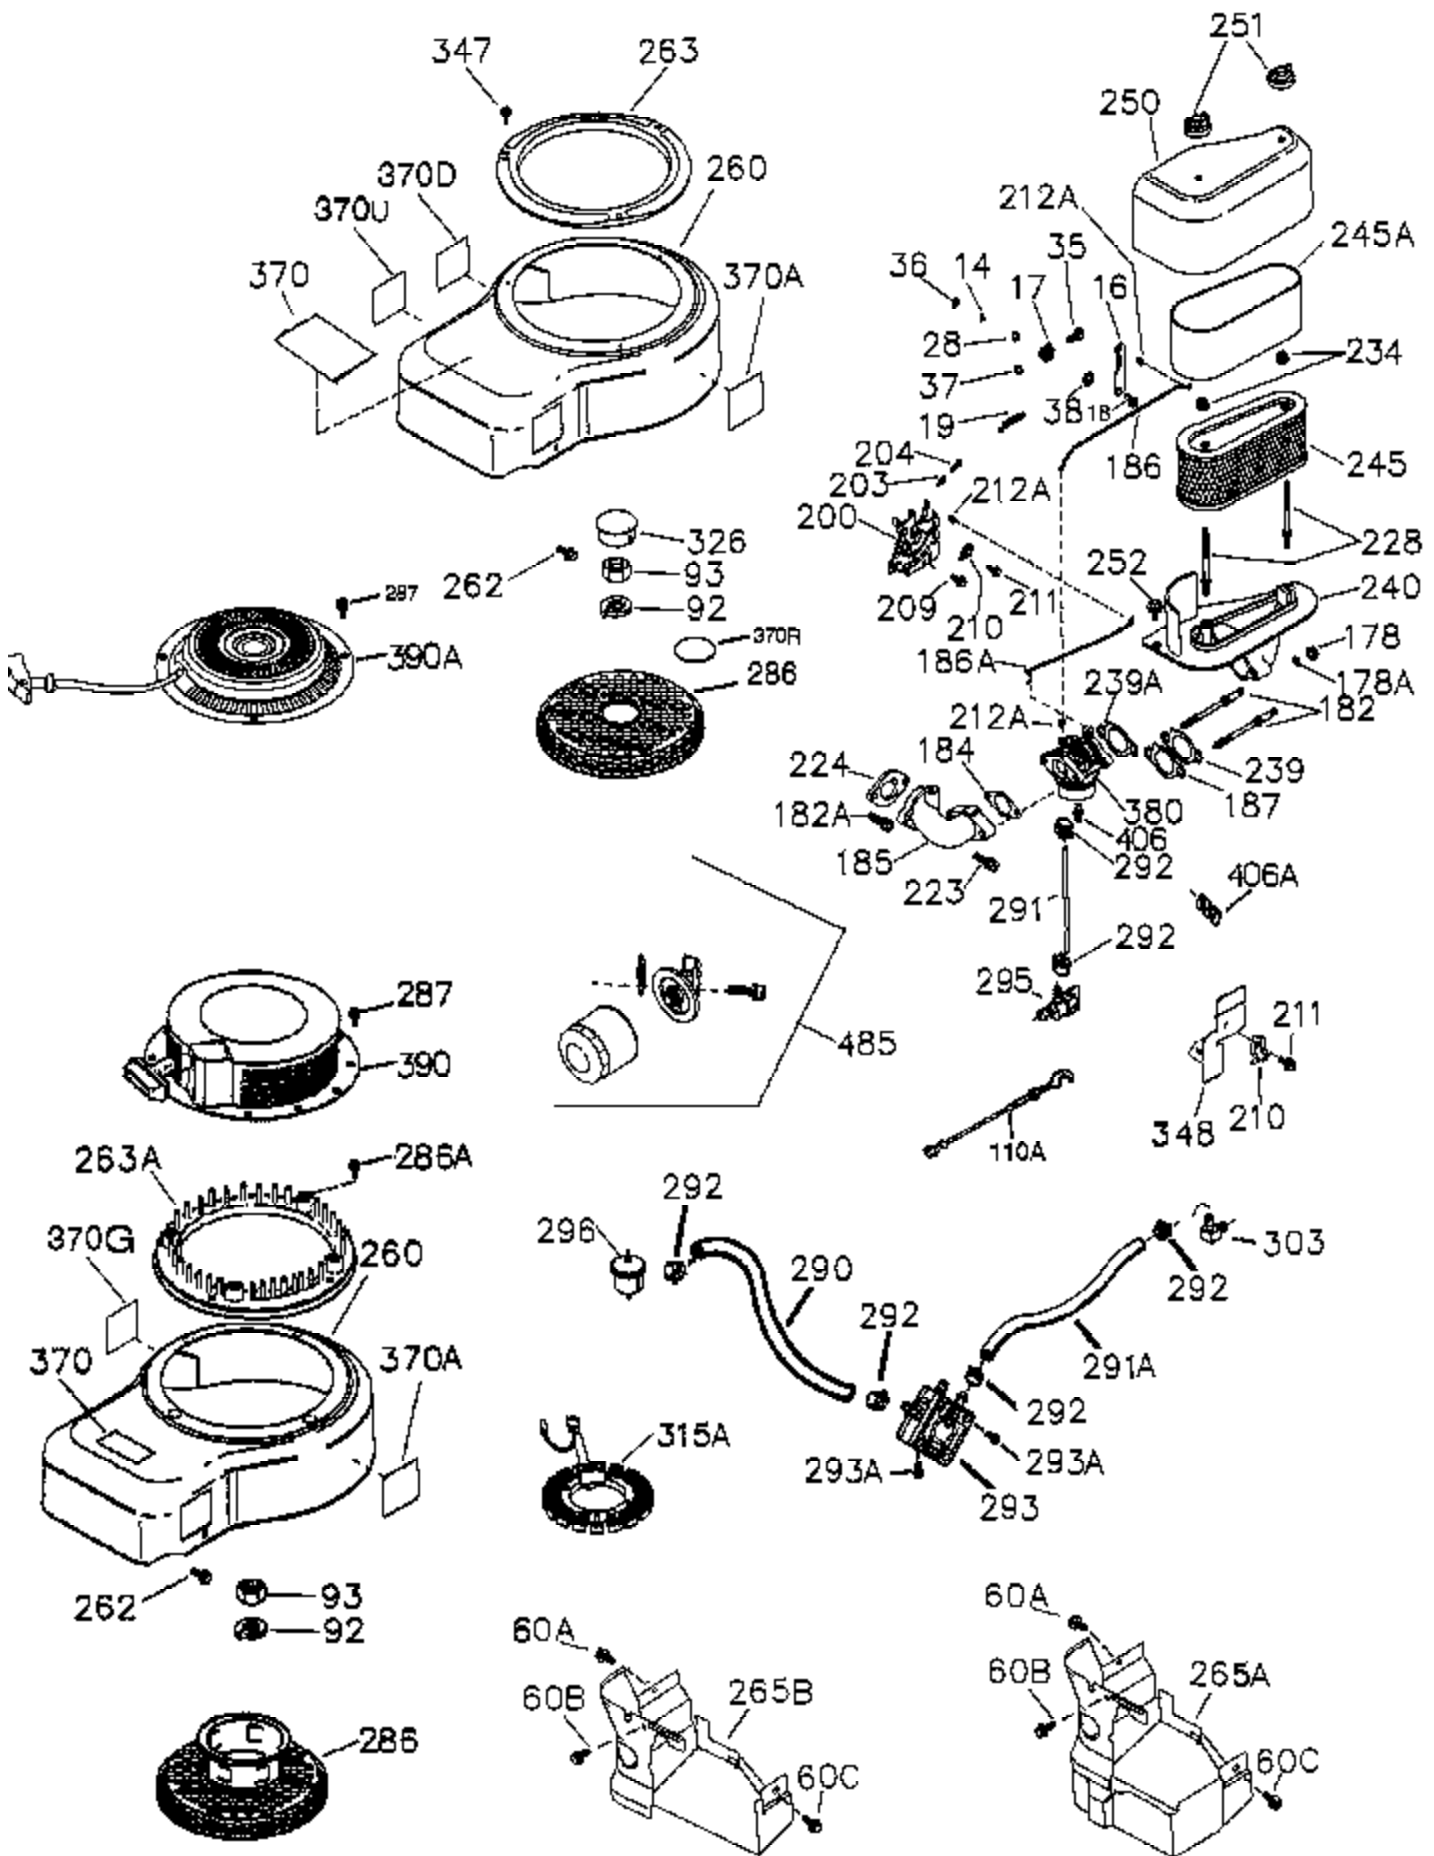

Ref #	Part Number	Qty	Description
420	730225	1	SAE 30 4-Cycle Engine Oil (Quart)
477	650971	2	Screw, Torx T-30, 5/16-18 x 7/8"
478	36336	1	Oil Passage Cover (Incl. 479)
479	36335	1	* Oil Passage Gasket