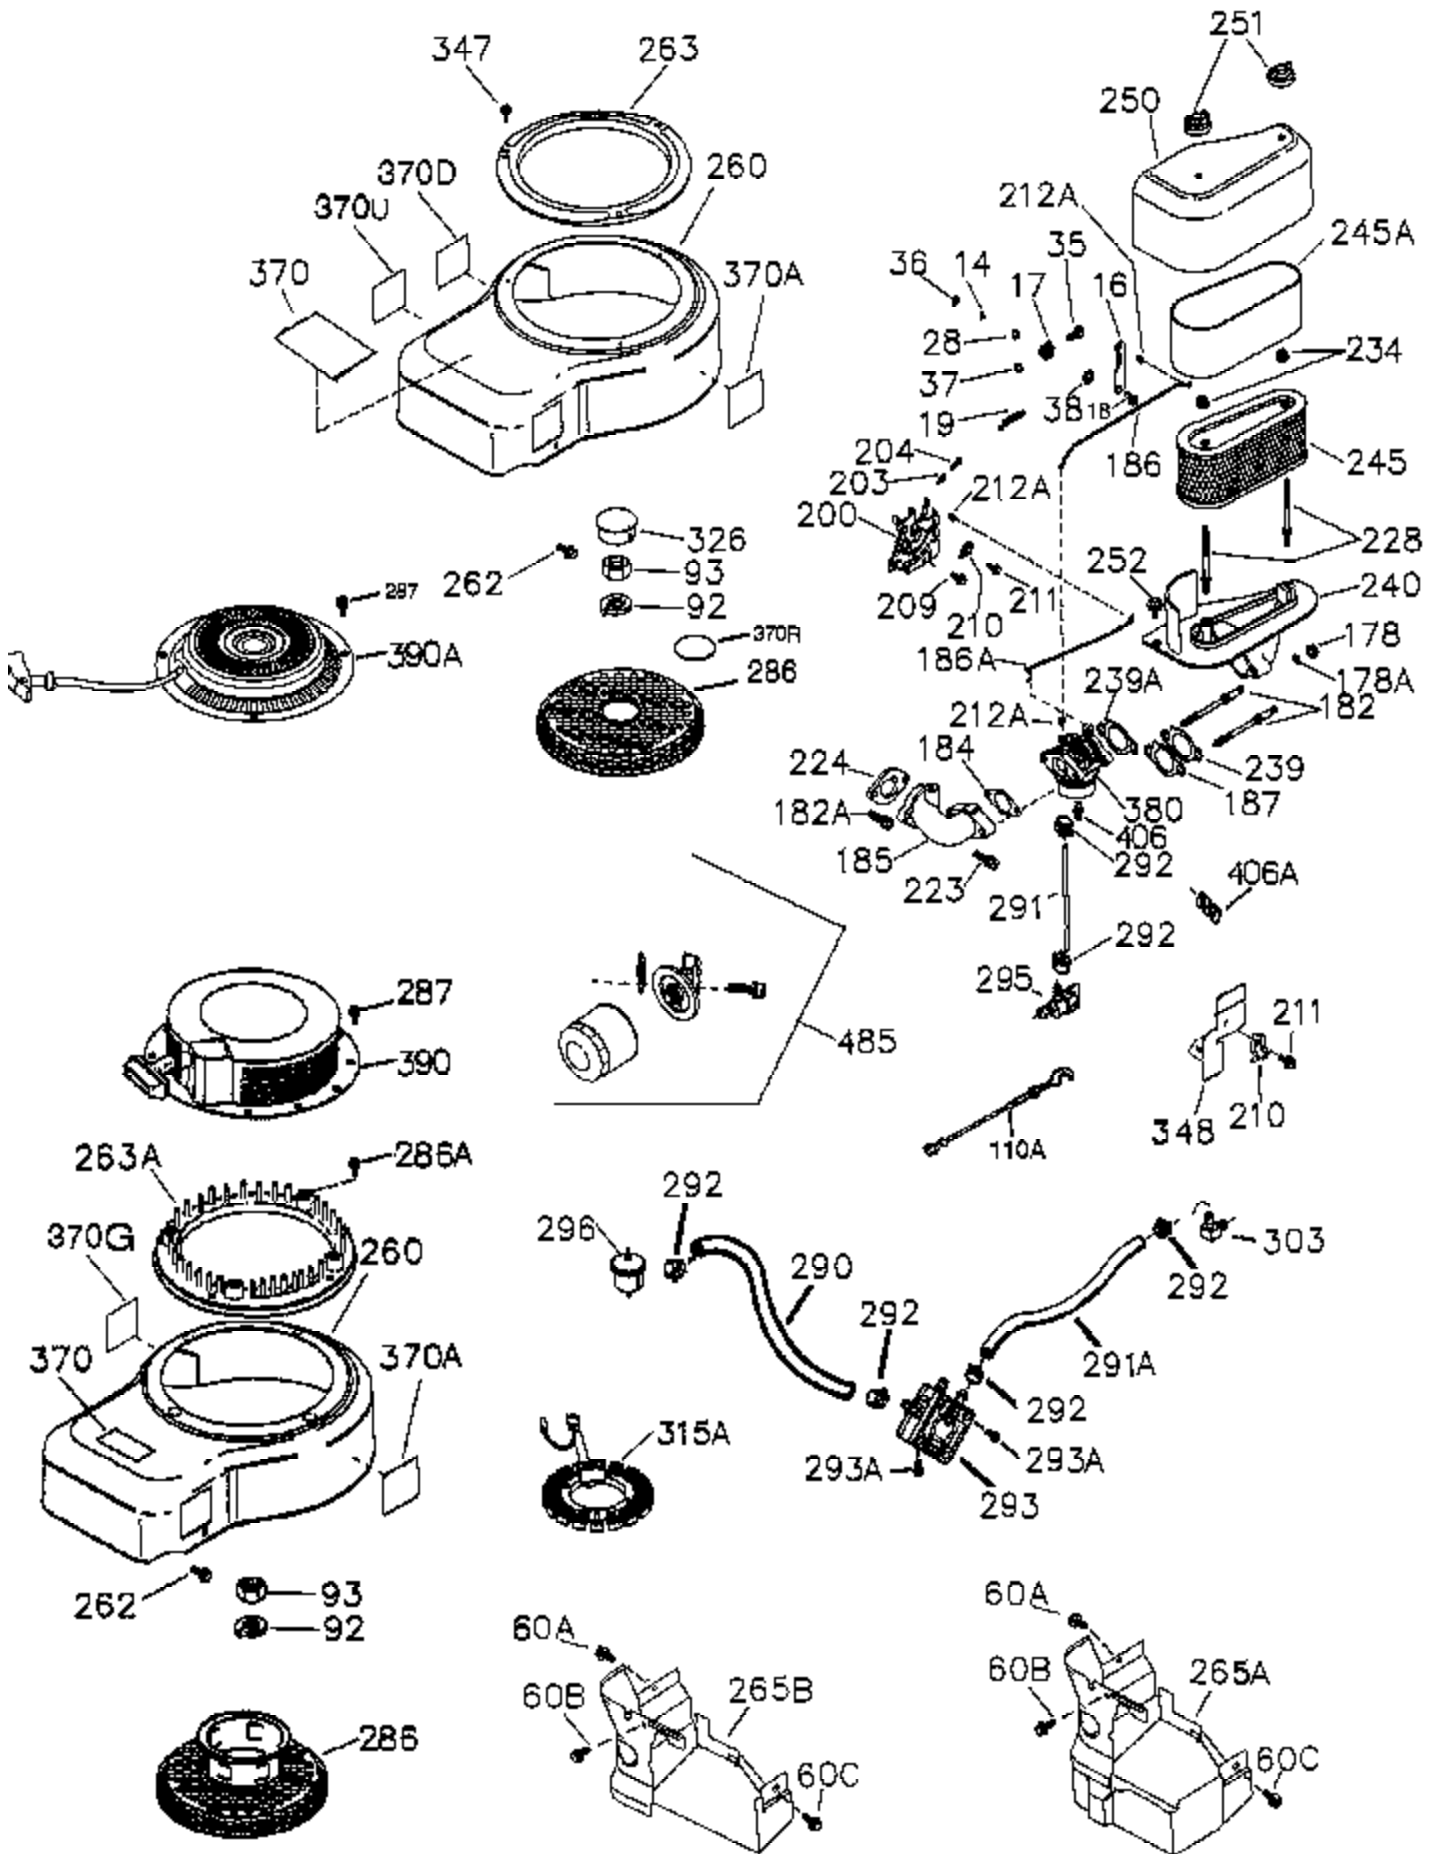

Ref #	Part Number	Qty	Description
14	28277	2	Washer
16	36346	1	Governor Lever (Incl. 212A)
17	29916	1	Governor Lever Clamp
18	650548	1	Screw, 8-32 x 5/16"
19	36414	1	Extension Spring
28	30322	1	Lock Nut, 8-32
35	29826	1	Screw, 10-32 x 3/4"
36	29918	1	Lock Washer
37	29216	1	Lock Nut, 10-32
38	29642	1	Retaining Ring
60B	650867	1	Screw, 10-24 x 1/2"
60A	650781	1	Screw, 5/16-18 x 11/16"
92	650666	1	Lock Washer
93	650594	1	Flywheel Nut
178	650928	2	Lock Nut, 1/4-20
182	650925	2	Carburetor Mounting Stud
184	36352	1	* Carburetor To Intake Pipe Gasket
185	36350	1	Intake Pipe
186A	36353	1	Choke Link
186	36354	1	Governor Link
200	36360	1	Control Bracket (Incl. 212A)
203	36482	1	Compression Spring
204	650777	1	Screw, 6-32 x 21/32"
209	650902	2	Screw, 10-32 x 7/16"
210	27793	1	Conduit Clip
211	28942	1	Screw, 10-32 x 3/8"
212A	36288	3	Bushing
223	650975	2	Screw, Torx T-30, 5/16-18 x 1-9/32"
224	36351	1	* Intake Pipe Gasket
228	650977	2	Air Cleaner Stud
229	650825	2	Nut & Lock Washer, 1/4-20
239	36358	1	* Air Cleaner Gasket
240	36355	1	Air Cleaner Body (Incl. 228 & 239)
245	36356	1	Air Cleaner Filter (Incl. 229)
245A	36357	1	Air Cleaner Filter
250	36359	1	Air Cleaner Cover
251	650886	2	Wing Nut, 1/4-20
252	650976	1	Screw, 1/4-20 x 19/32"
260	36347	1	Blower Housing
262	650737	3	Screw, 1/4-20 x 1/2"
263	36367	1	Trim Ring
286	36343	1	Cup & Screen
290	30705	1	Fuel Line (14.00")
292	26460	2	Fuel Line Clamp
296	34279B	1	Fuel Filter (Incl. 292)
322B	611142	1	Connector Body
323A	611118	1	Terminal
326	36210	1	Blower Housing Plug
347	650949	3	Screw, 10-32 x 9/16"
370B	35274	1	Instruction Decal
370	36261	1	Instruction Decal
380	632651	1	Carburetor (Incl. 184 & 212A)
394A	650982	1	Washer