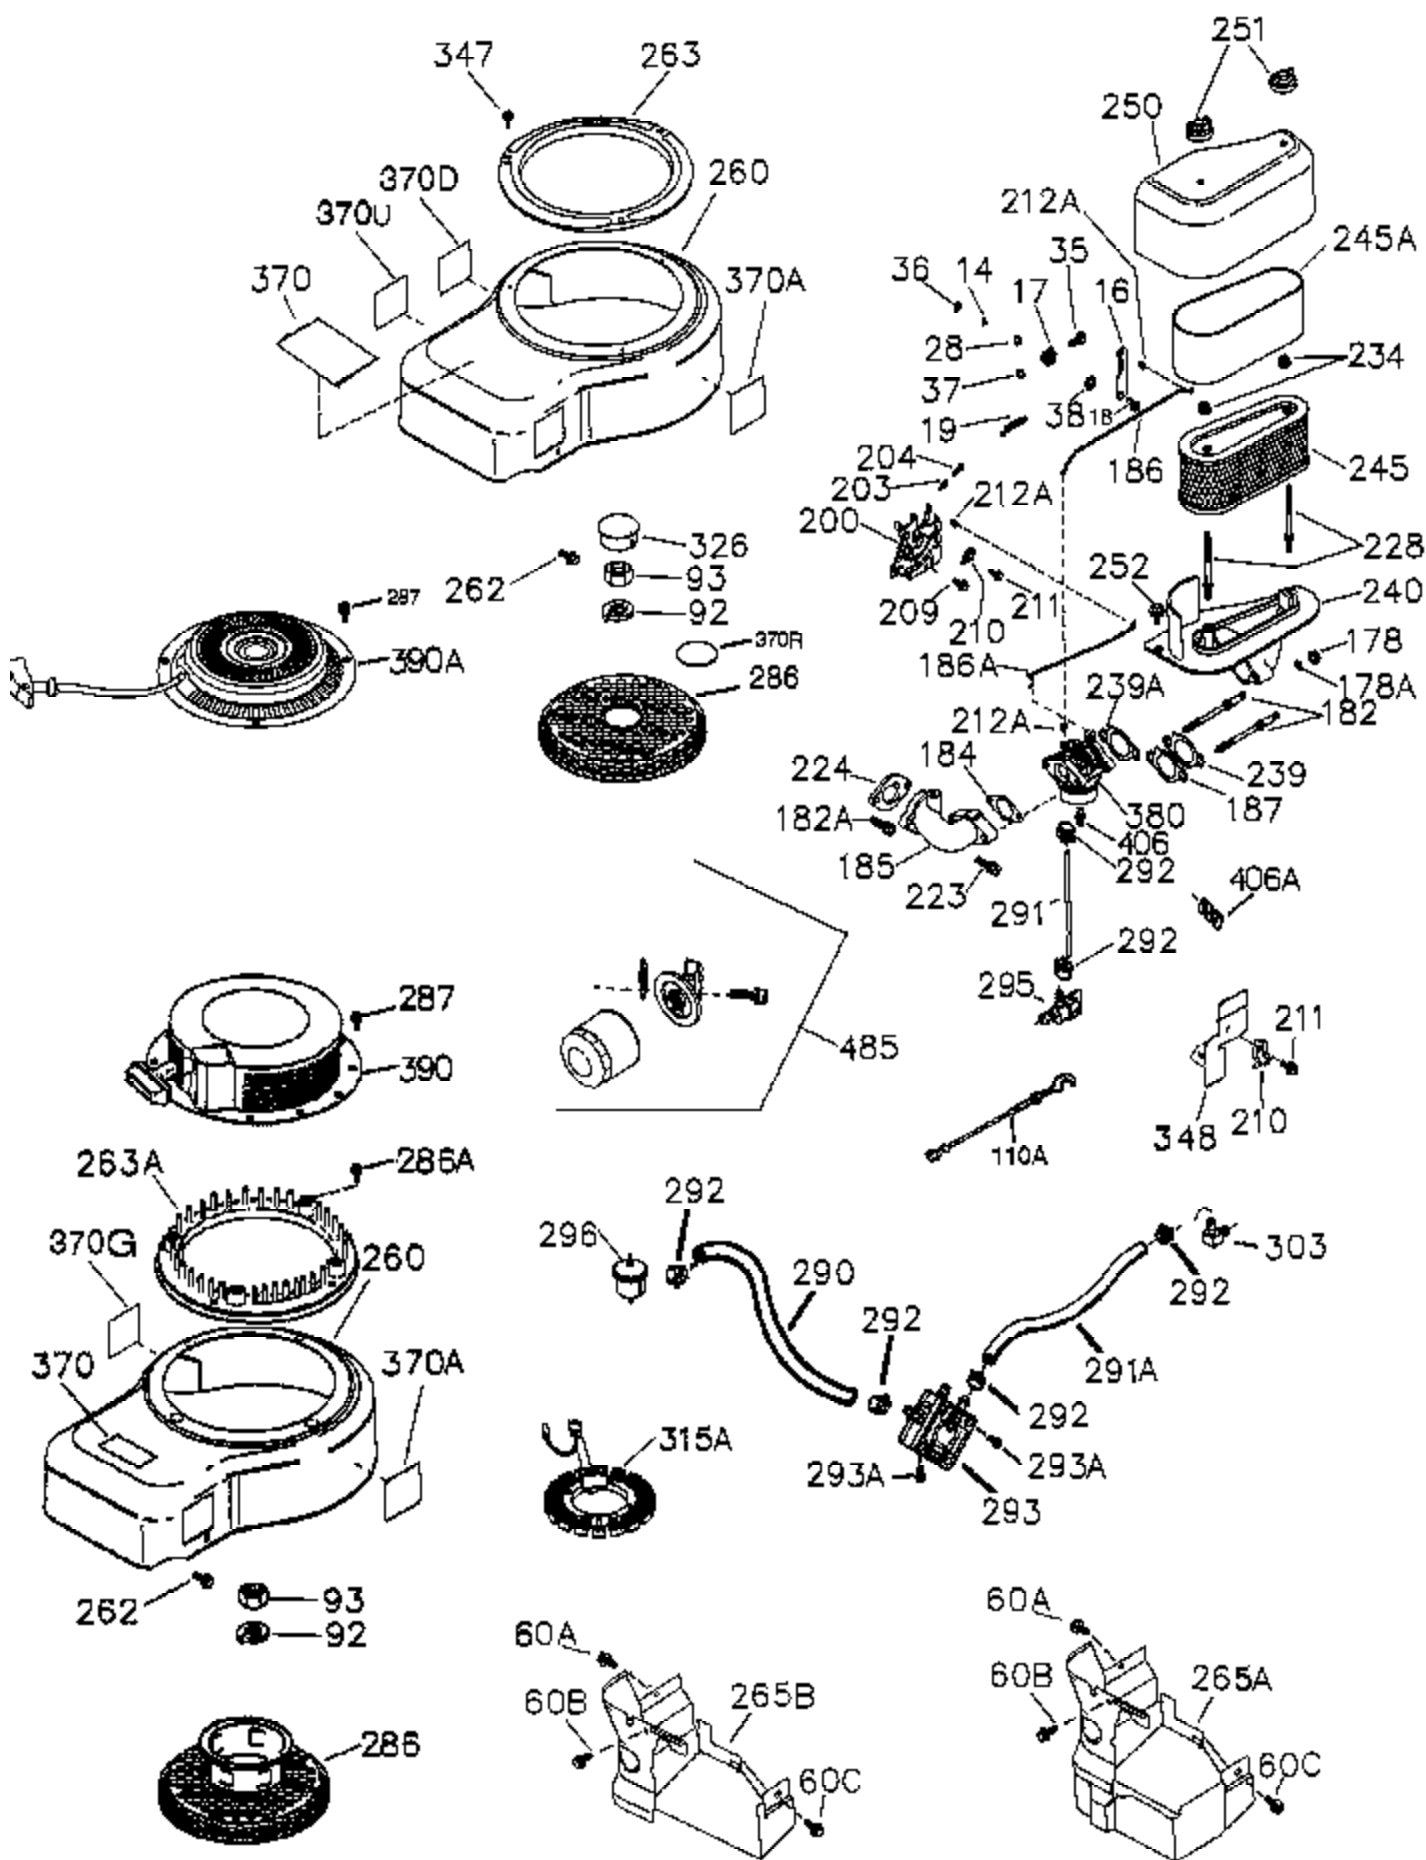

Ref #	Part Number	Qty	Description
14	28277	2	Washer
16	36346	1	Governor Lever (Incl. 212A)
17	29916	1	Governor Lever Clamp
18	650548	1	Screw, 8-32 x 5/16"
19	36414	1	Extension Spring
28	30322	1	Lock Nut, 8-32
35	29826	1	Screw, 10-32 x 3/4"
36	29918	1	Lock Washer
37	29216	1	Lock Nut, 10-32
38	29642	1	Retaining Ring
60B	650867	1	Screw, 10-24 x 1/2"
60A	650781	1	Screw, 5/16-18 x 11/16"
92	650666	1	Lock Washer
93	650594	1	Flywheel Nut
178	650928	2	Lock Nut, 1/4-20
182	650925	2	Carburetor Mounting Stud
184	36352	1	* Carburetor To Intake Pipe Gasket
185	36350	1	Intake Pipe
186	36354	1	Governor Link
186A	36353	1	Choke Link
200	36360	1	Control Bracket (Incl. 203,204,212A)
203	36482	1	Compression Spring
204	650777	1	Screw, 6-32 x 21/32"
209	650902	2	Screw, 10-32 x 7/16"
210	27793	1	Conduit Clip
211	28942	1	Screw, 10-32 x 3/8"
212A	36288	3	Bushing
223	650975	2	Screw, Torx T-30, 5/16-18 x 1-9/32"
224	36351	1	* Intake Pipe Gasket
228	650977	2	Air Cleaner Stud
229	650825	2	Nut & Lock Washer, 1/4-20
239	36358	1	* Air Cleaner Gasket
240	36355	1	Air Cleaner Body (Incl. 228 & 239)
245	36356	1	Air Cleaner Filter (Incl. 229)
245A	36357	1	Air Cleaner Filter
250	36359	1	Air Cleaner Cover
251	650886	2	Wing Nut, 1/4-20
252	650976	1	Screw, 1/4-20 x 19/32"
260	36347	1	Blower Housing
262	650737	1	Screw, 1/4-20 x 1/2"
263	36367	1	Trim Ring
286	36343	1	Cup & Screen
290	30705	1	Fuel Line (12.25")
291A	34357	1	Fuel Line (5.00")
291	29774	1	Fuel Line (4.00")
292	26460	6	Fuel Line Clamp
293	35787	1	Pulse Pump
293A	650931	2	Screw, 8-32 x 1-1/2"
296	34279B	1	Fuel Filter (Incl. 292)
303	32958	1	Fuel Fitting
326	36210	1	Blower Housing Plug
347	650949	3	Screw, 10-32 x 9/16"
370B	35274	1	Instruction Decal
370	36261	1	Instruction Decal
380	632651	1	Carburetor (Incl. 184 & 212A)
394A	650982	1	Washer