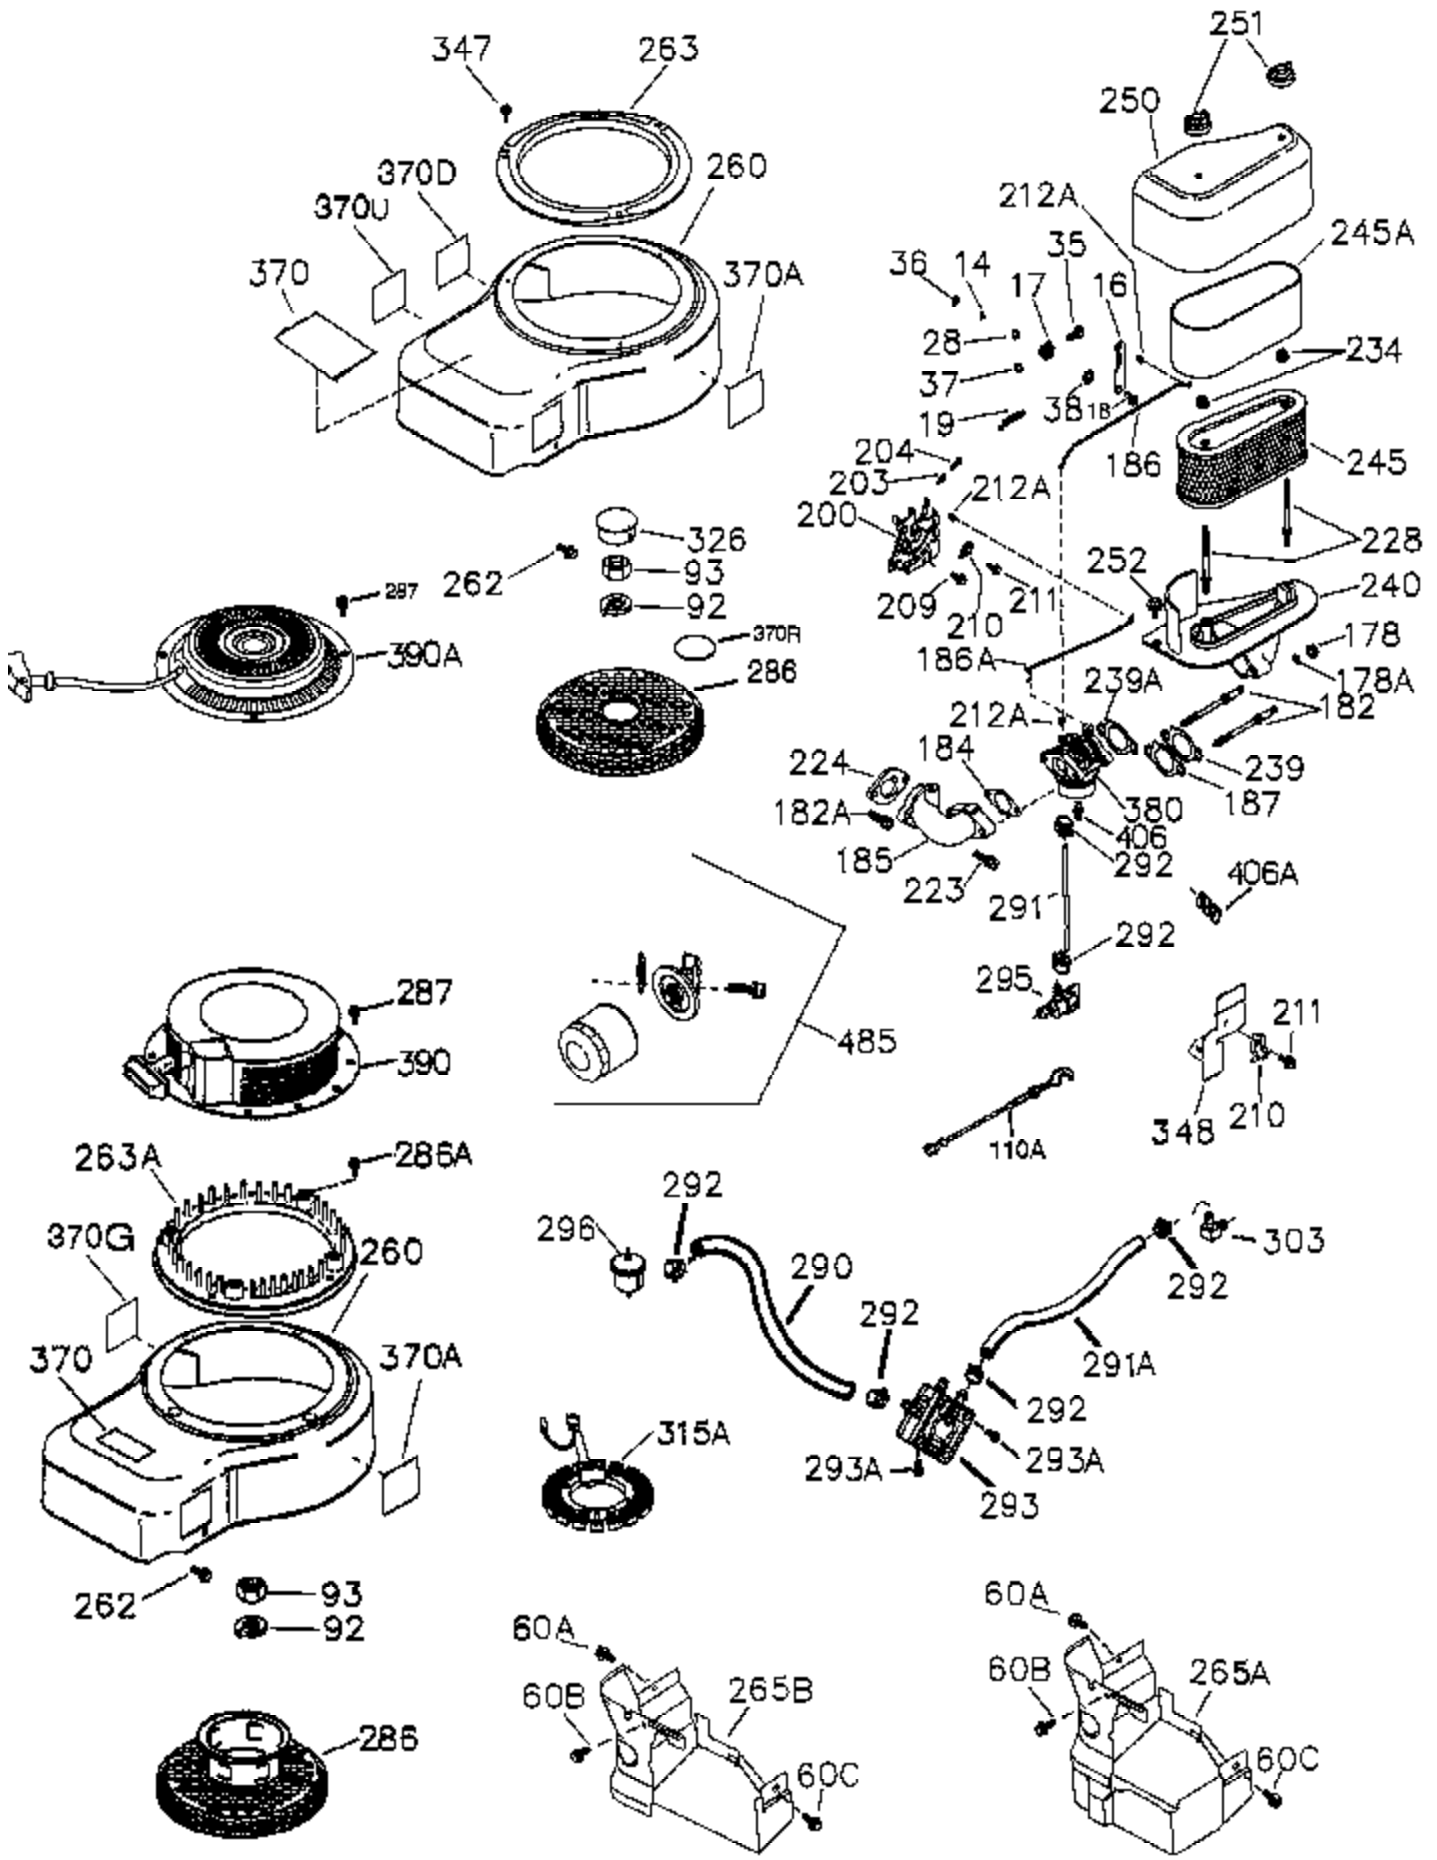

Ref #	Part Number	Qty	Description
14	28277	2	Washer
16	36346	1	Governor Lever (Incl. 212A)
17	29916	1	Governor Lever Clamp
18	650548	1	Screw, 8-32 x 5/16"
19	36414	1	Extension Spring
28	30322	1	Lock Nut, 8-32
35	29826	1	Screw, 10-32 x 3/4"
36	29918	1	Lock Washer
37	29216	1	Lock Nut, 10-32
38	29642	1	Retaining Ring
60C	650737	1	Screw, 1/4-20 X 1/2"
60A	650781	1	Screw, 5/16-18 x 11/16"
60B	650867	1	Screw, 10-24 x 1/2"
92	650666	1	Lock Washer
93	650594	1	Flywheel Nut
178	650928	2	Lock Nut, 1/4-20
182	650925	2	Carburetor Mounting Stud
184	36352	1	* Carburetor To Intake Pipe Gasket
185	36350	1	Intake Pipe
186	36354	1	Governor Link
186A	36353	1	Choke Link
200	36360	1	Control Bracket (Incl. 203,204,212A)
203	36482	1	Compression Spring
204	650777	1	Screw, 6-32 x 21/32"
209	650902	2	Screw, 10-32 x 7/16"
210	27793	1	Conduit Clip
211	28942	1	Screw, 10-32 x 3/8"
212A	36288	3	Bushing
223	650975	2	Screw, Torx T-30, 5/16-18 x 1-9/32"
224	36351	1	* Intake Pipe Gasket
228	650977	2	Air Cleaner Stud
229	650825	2	Nut & Lock Washer, 1/4-20
239	36358	1	* Air Cleaner Gasket
240	36355	1	Air Cleaner Body (Incl. 228 & 239)
245	36356	1	Air Cleaner Filter (Incl. 229)
245A	36357	1	Air Cleaner Filter
250	36359	1	Air Cleaner Cover
251	650886	2	Wing Nut, 1/4-20
252	650976	1	Screw, 1/4-20 x 19/32"
260	36347	1	Blower Housing
262	650737	3	Screw, 1/4-20 x 1/2"
263	36367	1	Trim Ring
286	36343	1	Cup & Screen
290	30705	1	Fuel Line
292	26460	2	Fuel Line Clamp
296	34279B	1	Fuel Filter (Incl. 292)
326	36210	1	Screen Plug
347	650949	3	Screw, 10-32 x 9/16"
370	36261	1	Instruction Decal
370B	35274	1	Instruction Decal
380	632651	1	Carburetor (Incl. 184 & 212A)
394A	650982	1	Washer
485	36435	1	Oil Filter Adapter Kit (Optional) (Incl. 36262 Oil Filter, 36374 Oil Filter Adapter, 650971 Screw, 36335 Oil Passage Gasket)