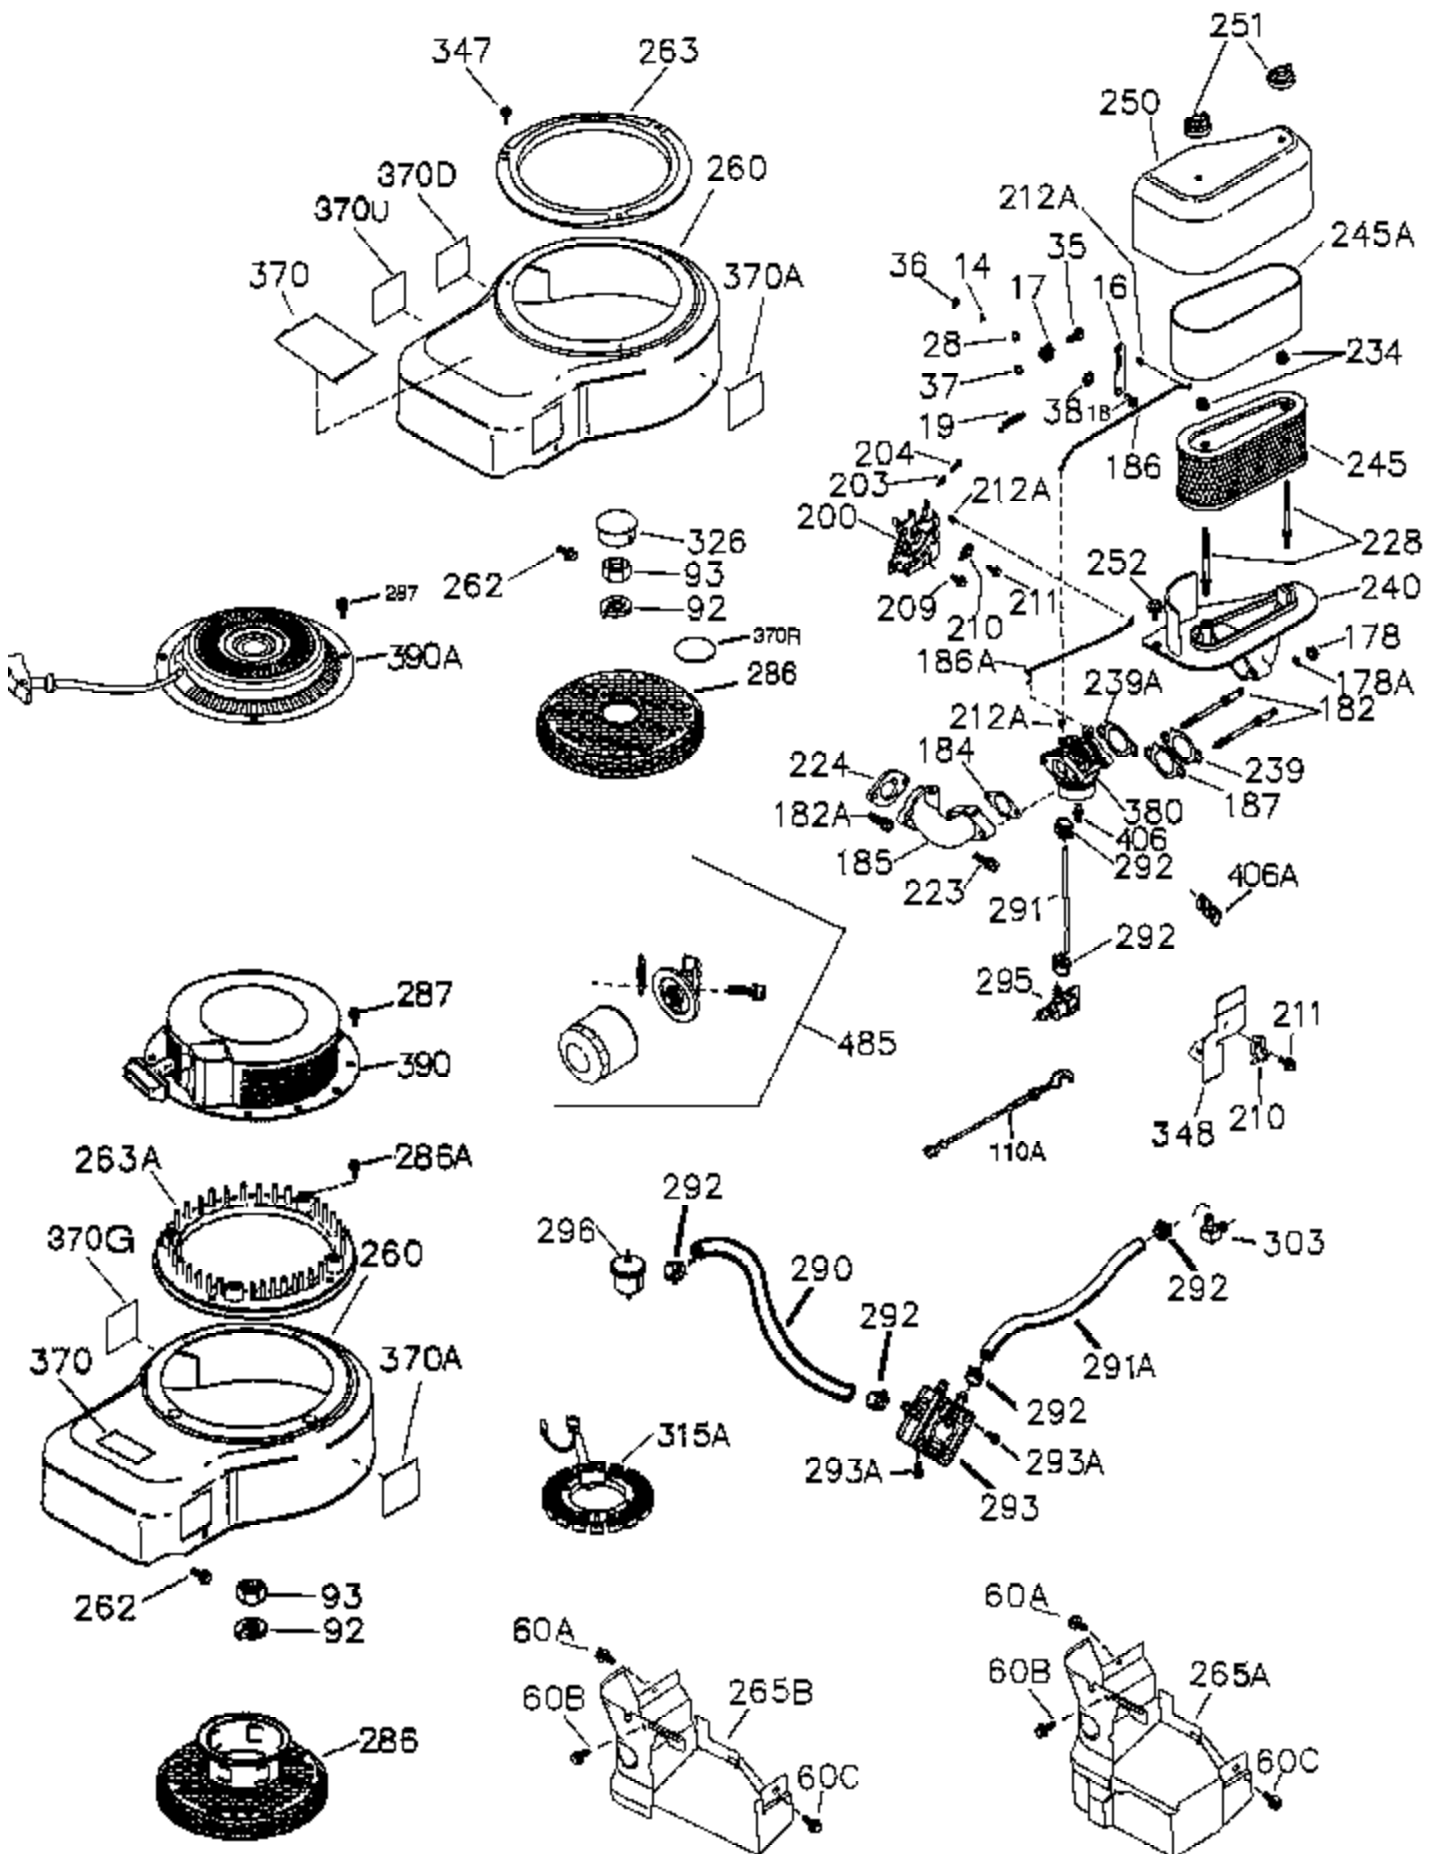

Ref #	Part Number	Qty	Description
	650994	4	Screw, 3/8-16 x 1"
14	28277	2	Washer
16	36346	1	Governor Lever (Incl. 212A)
17	29916	1	Governor Lever Clamp
18	650548	1	Screw, 8-32 x 5/16"
19	36414	1	Extension Spring
28	30322	1	Lock Nut, 8-32
35	29826	1	Screw, 10-32 x 3/4"
36	29918	1	Lock Washer
37	29216	1	Lock Nut, 10-32
38	29642	1	Retaining Ring
60C	650737	1	Screw, 1/4-20 x 1/2"
60B	650867	1	Screw, 10-24 x 1/2"
60A	650781	1	Screw, 5/16-18 x 11/16"
92	650666	1	Lock Washer
93	650594	1	Flywheel Nut
178	650928	2	Lock Nut, 1/4-20
182	650925	2	Carburetor Mounting Stud
184	36352	1	* Carburetor To Intake Pipe Gasket
185	36350	1	Intake Pipe
186	36354	1	Governor Link
186A	36353	1	Choke Link
200	36360	1	Control Bracket (Incl. 203,204,212A)
203	36482	1	Compression Spring
204	650777	1	Screw, 6-32 x 21/32"
209	650902	2	Screw, 10-32 x 7/16"
210	27793	1	Conduit Clip
211	28942	1	Screw, 10-32 x 3/8"
212A	36288	3	Bushing
223	650975	2	Screw, Torx T-30, 5/16-18 x 1-9/32"
224	36351	1	* Intake Pipe Gasket
228	650977	2	Air Cleaner Stud
229	650825	2	Nut & Lock Washer, 1/4-20
239	36358	1	* Air Cleaner Gasket
240	36355	1	Air Cleaner Body (Incl. 228 & 239)
245	36356	1	Air Cleaner Filter (Incl. 229)
245A	36357	1	Air Cleaner Filter
250	36359	1	Air Cleaner Cover
251	650886	2	Wing Nut, 1/4-20
252	650976	1	Screw, 1/4-20 x 19/32"
260	36347	1	Blower Housing
262	650737	3	Screw, 1/4-20 x 1/2"
263	36367	1	Trim Ring
286	36343	1	Cup & Screen
290	30705	1	Fuel Line
292	26460	2	Fuel Line Clamp
296	34279B	1	Fuel Filter (Incl. 292)
326	36210	1	Screen Plug
347	650949	3	Screw, 10-32 x 9/16"
370	36261	1	Instruction Decal
370B	35274	1	Instruction Decal
370A	36368	1	Name Decal
380	632651	1	Carburetor (Incl. 184 & 212A)
394A	650982	1	Washer
485	36435	1	Oil Filter Adapter Kit (Optional) (Incl. 36262 Oil Filter, 36374 Oil Filter Adapter, 650971 Screw, 36335 Oil Passage Gasket)