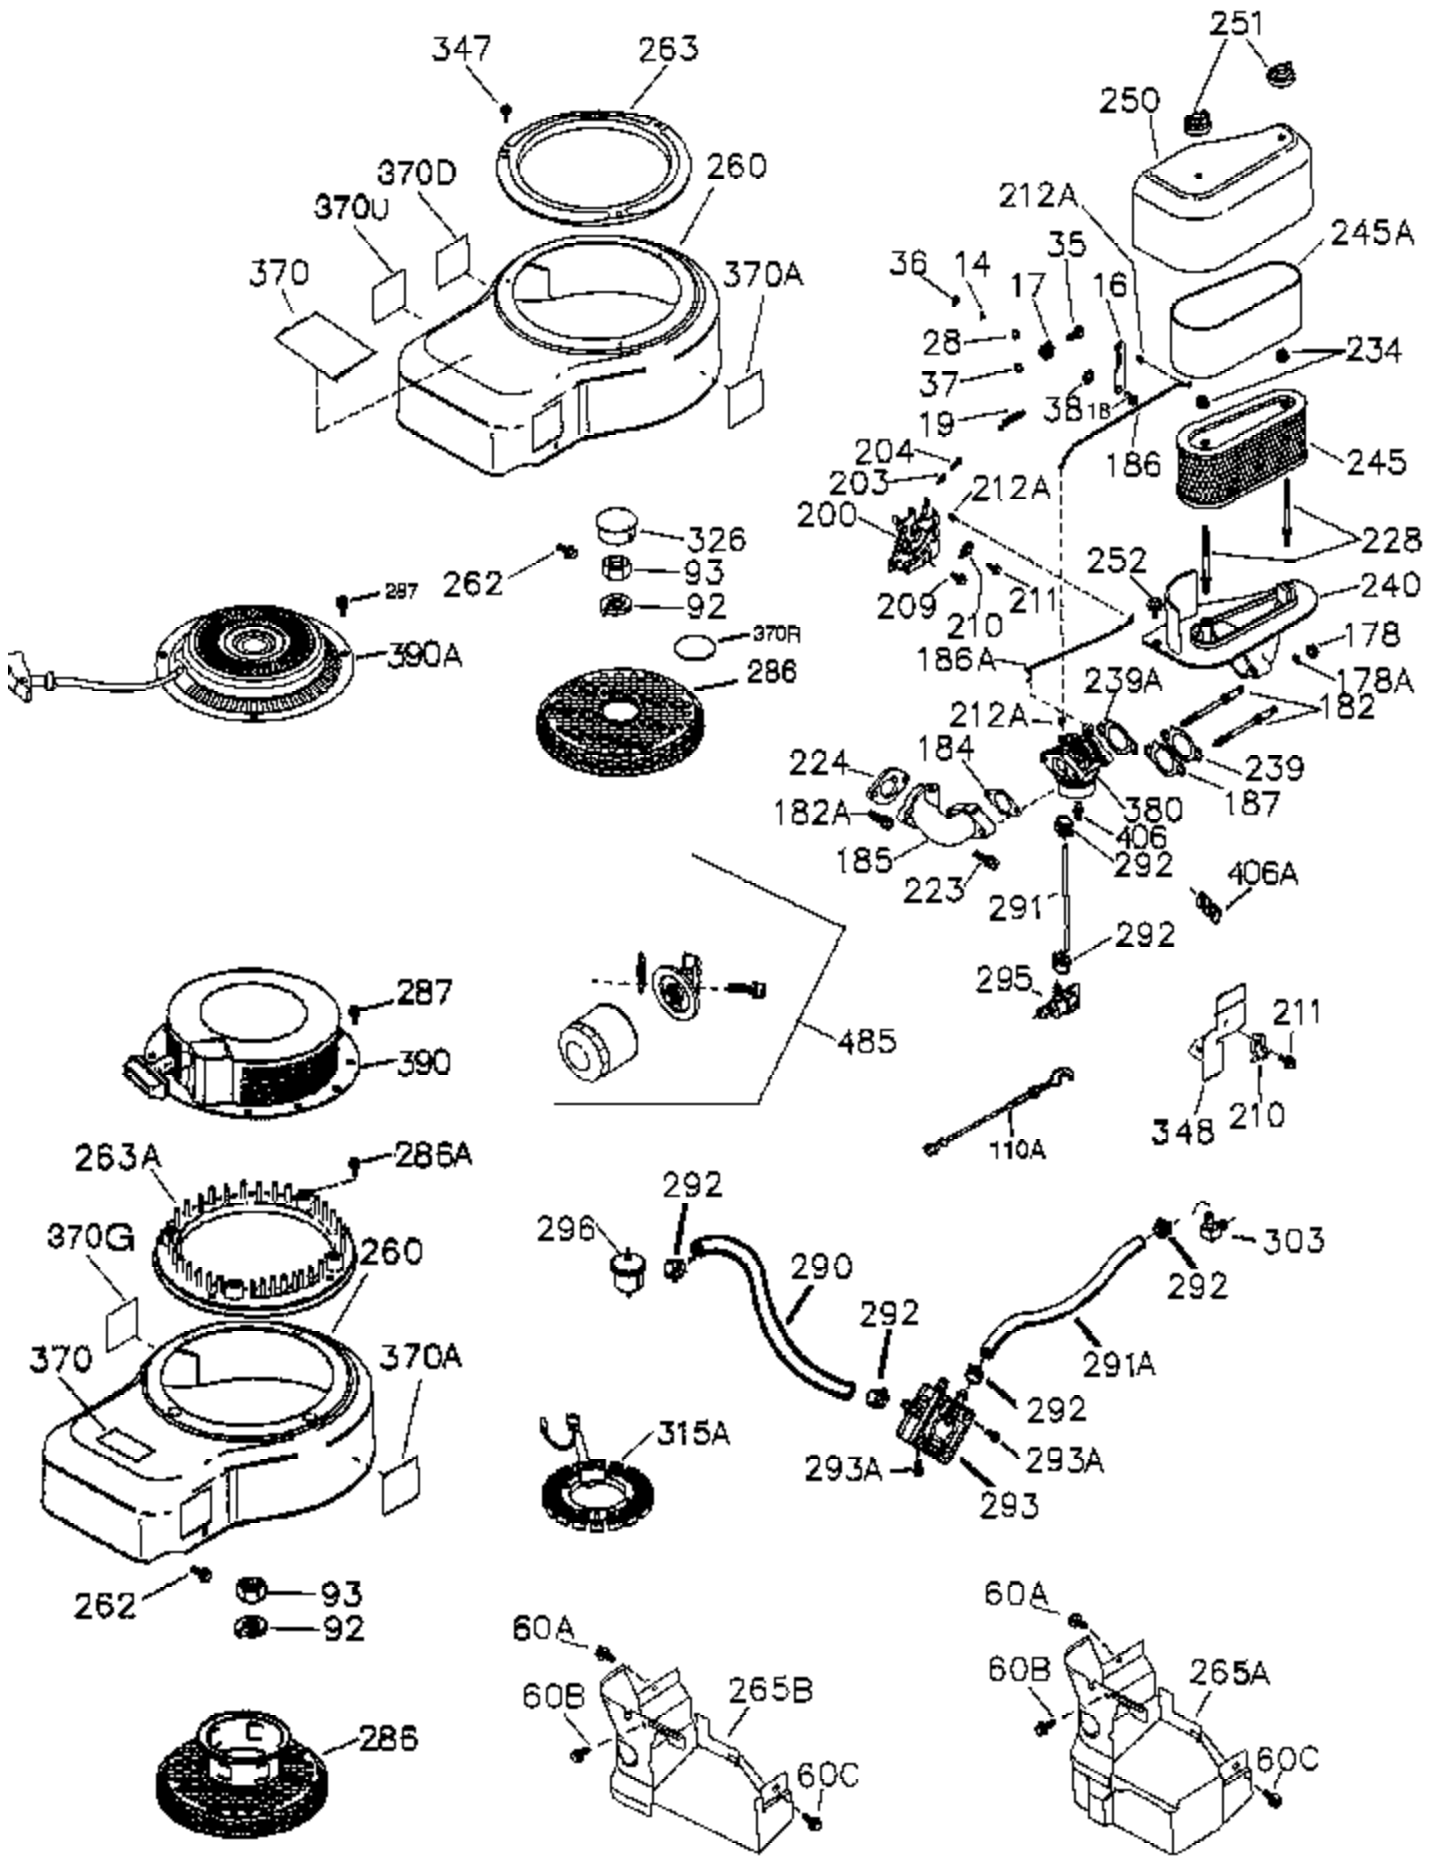

Ref #	Part Number	Qty	Description
14	28277	2	Washer
16	36346	1	Governor Lever (Incl. 212A)
17	29916	1	Governor Lever Clamp
18	650548	1	Screw, 8-32 x 5/16"
19	36414	1	Extension Spring
28	30322	1	Lock Nut, 8-32
35	29826	1	Screw, 10-32 x 3/4"
36	29918	1	Lock Washer
37	29216	1	Lock Nut, 10-32
38	29642	1	Retaining Ring
60A	650781	1	Screw, 5/16-18 x 11/16"
60B	650867	1	Screw, 10-24 x 1/2"
92	650666	1	Lock Washer
93	650594	1	Flywheel Nut
178	650928	2	Lock Nut, 1/4-20
182	650925	2	Carburetor Mounting Stud
184	36352	1	* Carburetor To Intake Pipe Gasket
185	36489	1	Intake Pipe
186A	36353	1	Choke Link
186	36354	1	Governor Link
200	36360	1	Control Bracket (Incl. 203,204,212A)
203	36482	1	Compression Spring
204	650777	1	Screw, 6-32 x 21/32"
209	650902	2	Screw, 10-32 x 7/16"
210	27793	1	Conduit Clip
211	28942	1	Screw, 10-32 x 3/8"
212A	36288	3	Bushing
223	650975	2	Screw, Torx T-30, 5/16-18 x 1-9/32"
224	36490	1	* Intake Spacer
228	650977	2	Air Cleaner Stud
229	650825	2	Nut & Lock Washer, 1/4-20
239	36358	1	* Air Cleaner Gasket
240	36355	1	Air Cleaner Body (Incl. 228 & 239)
245	36356	1	Air Cleaner Filter (Incl. 229)
245A	36357	1	Air Cleaner Filter
250	36359	1	Air Cleaner Cover
251	650886	2	Wing Nut, 1/4-20
252	650976	1	Screw, 1/4-20 x 19/32"
260	36347	1	Blower Housing
262	650737	3	Screw, 1/4-20 x 1/2"
263	36508	1	Trim Ring
286	36343	1	Cup & Screen
290	30705	1	Fuel Line
292	26460	2	Fuel Line Clamp
296	34279B	1	Fuel Filter
326	36210	1	Screen Plug
347	650949	3	Screw, 10-32 x 9/16"
370	36261	1	Instruction Decal
370A	35274	1	Instruction Decal
380	632698	1	Carburetor (Incl. 184 & 212A)
394A	650982	1	Washer
485	36435	1	Oil Filter Adapter Kit (Optional) (Incl. 36262 Oil Filter, 36374 Oil Filter Adapter, 650971 Screw, 36335 Oil Passage Gasket)