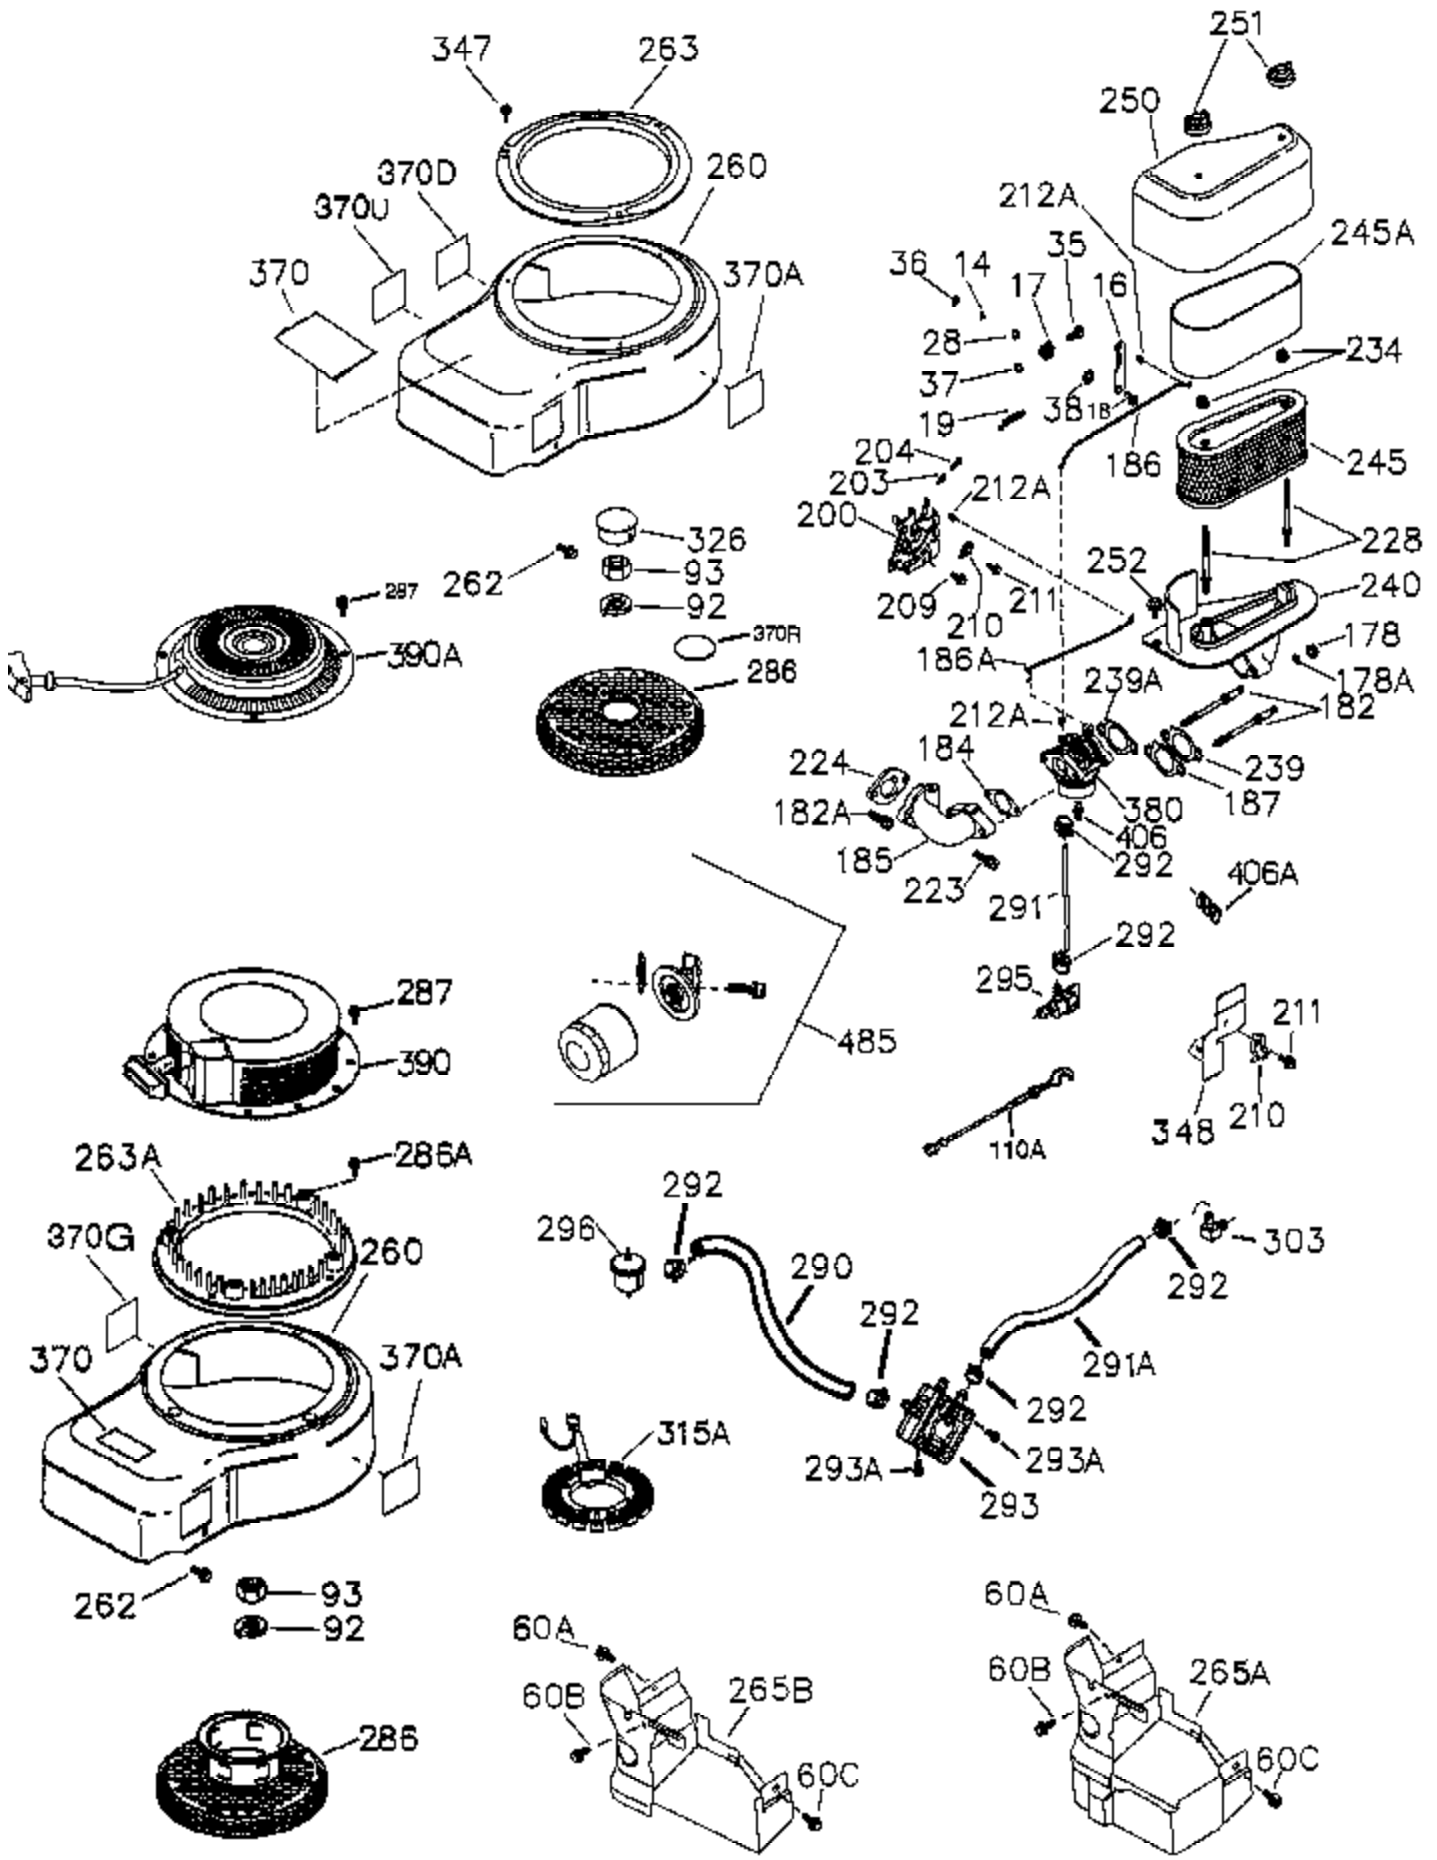

Ref #	Part Number	Qty	Description
14	28277	2	Washer
16	36346	1	Governor Lever (Incl. 212A)
17	29916	1	Governor Lever Clamp
18	650548	1	Screw, 8-32 x 5/16"
19	36414	1	Extension Spring
28	30322	1	Lock Nut, 8-32
35	29826	1	Screw, 10-32 x 3/4"
36	29918	1	Lock Washer
37	29216	1	Lock Nut, 10-32
38	29642	1	Retaining Ring
60A	650781	1	Screw, 5/16-18 x 11/16"
60B	650867	1	Screw, 10-24 x 1/2"
92	650666	1	Lock Washer
93	650594	1	Flywheel Nut
178	650928	2	Lock Nut, 1/4-20
182	650925	2	Carburetor Mounting Stud
184	36352	1	* Carburetor To Intake Pipe Gasket
185	36350	1	Intake Pipe
186A	36353	1	Choke Link
186	36354	1	Governor Link
200	36360	1	Control Bracket (Incl. 203,204,212A)
203	36482	1	Compression Spring
204	650777	1	Screw, 6-32 x 21/32"
209	650902	2	Screw, 10-32 x 7/16"
210	27793	1	Conduit Clip
211	28942	1	Screw, 10-32 x 3/8"
212A	36288	3	Bushing
223	650975	2	Screw, Torx T-30, 5/16-18 x 1-9/32"
224	36351	1	* Intake Pipe Gasket
228	650977	2	Air Cleaner Stud
229	650825	2	Nut & Lock Washer, 1/4-20
239	36358	1	* Air Cleaner Gasket
240	36355	1	Air Cleaner Body (Incl. 228 & 239)
245	36356	1	Air Cleaner Filter (Incl. 229)
245A	36357	1	Air Cleaner Filter
250	36359	1	Air Cleaner Cover
251	650886	2	Wing Nut, 1/4-20
252	650976	1	Screw, 1/4-20 x 19/32"
260	36347	1	Blower Housing
262	650737	3	Screw, 1/4-20 x 1/2"
263	36367	1	Trim Ring
274	36365	1	Exhaust Gasket
286	36343	1	Cup & Screen
290	29774	1	Fuel Line
291A	34357	1	Fuel Line
291	30705	1	Fuel Line
292	26460	5	Fuel Line Clamp
293	35787	1	Pulse Pump
293A	650931	2	Screw, 8-32 x 1-1/2"
296	34279B	1	Fuel Filter (Incl. 292)
303	32958	1	Fuel Fitting
326	36210	1	Blower Housing Plug
347	650949	3	Screw, 10-32 x 9/16"
370B	35274	1	Instruction Decal
370	36261	1	Lubrication Decal
380	632651	1	Carburetor (Incl. 184 & 212A)
394A	650982	1	Washer