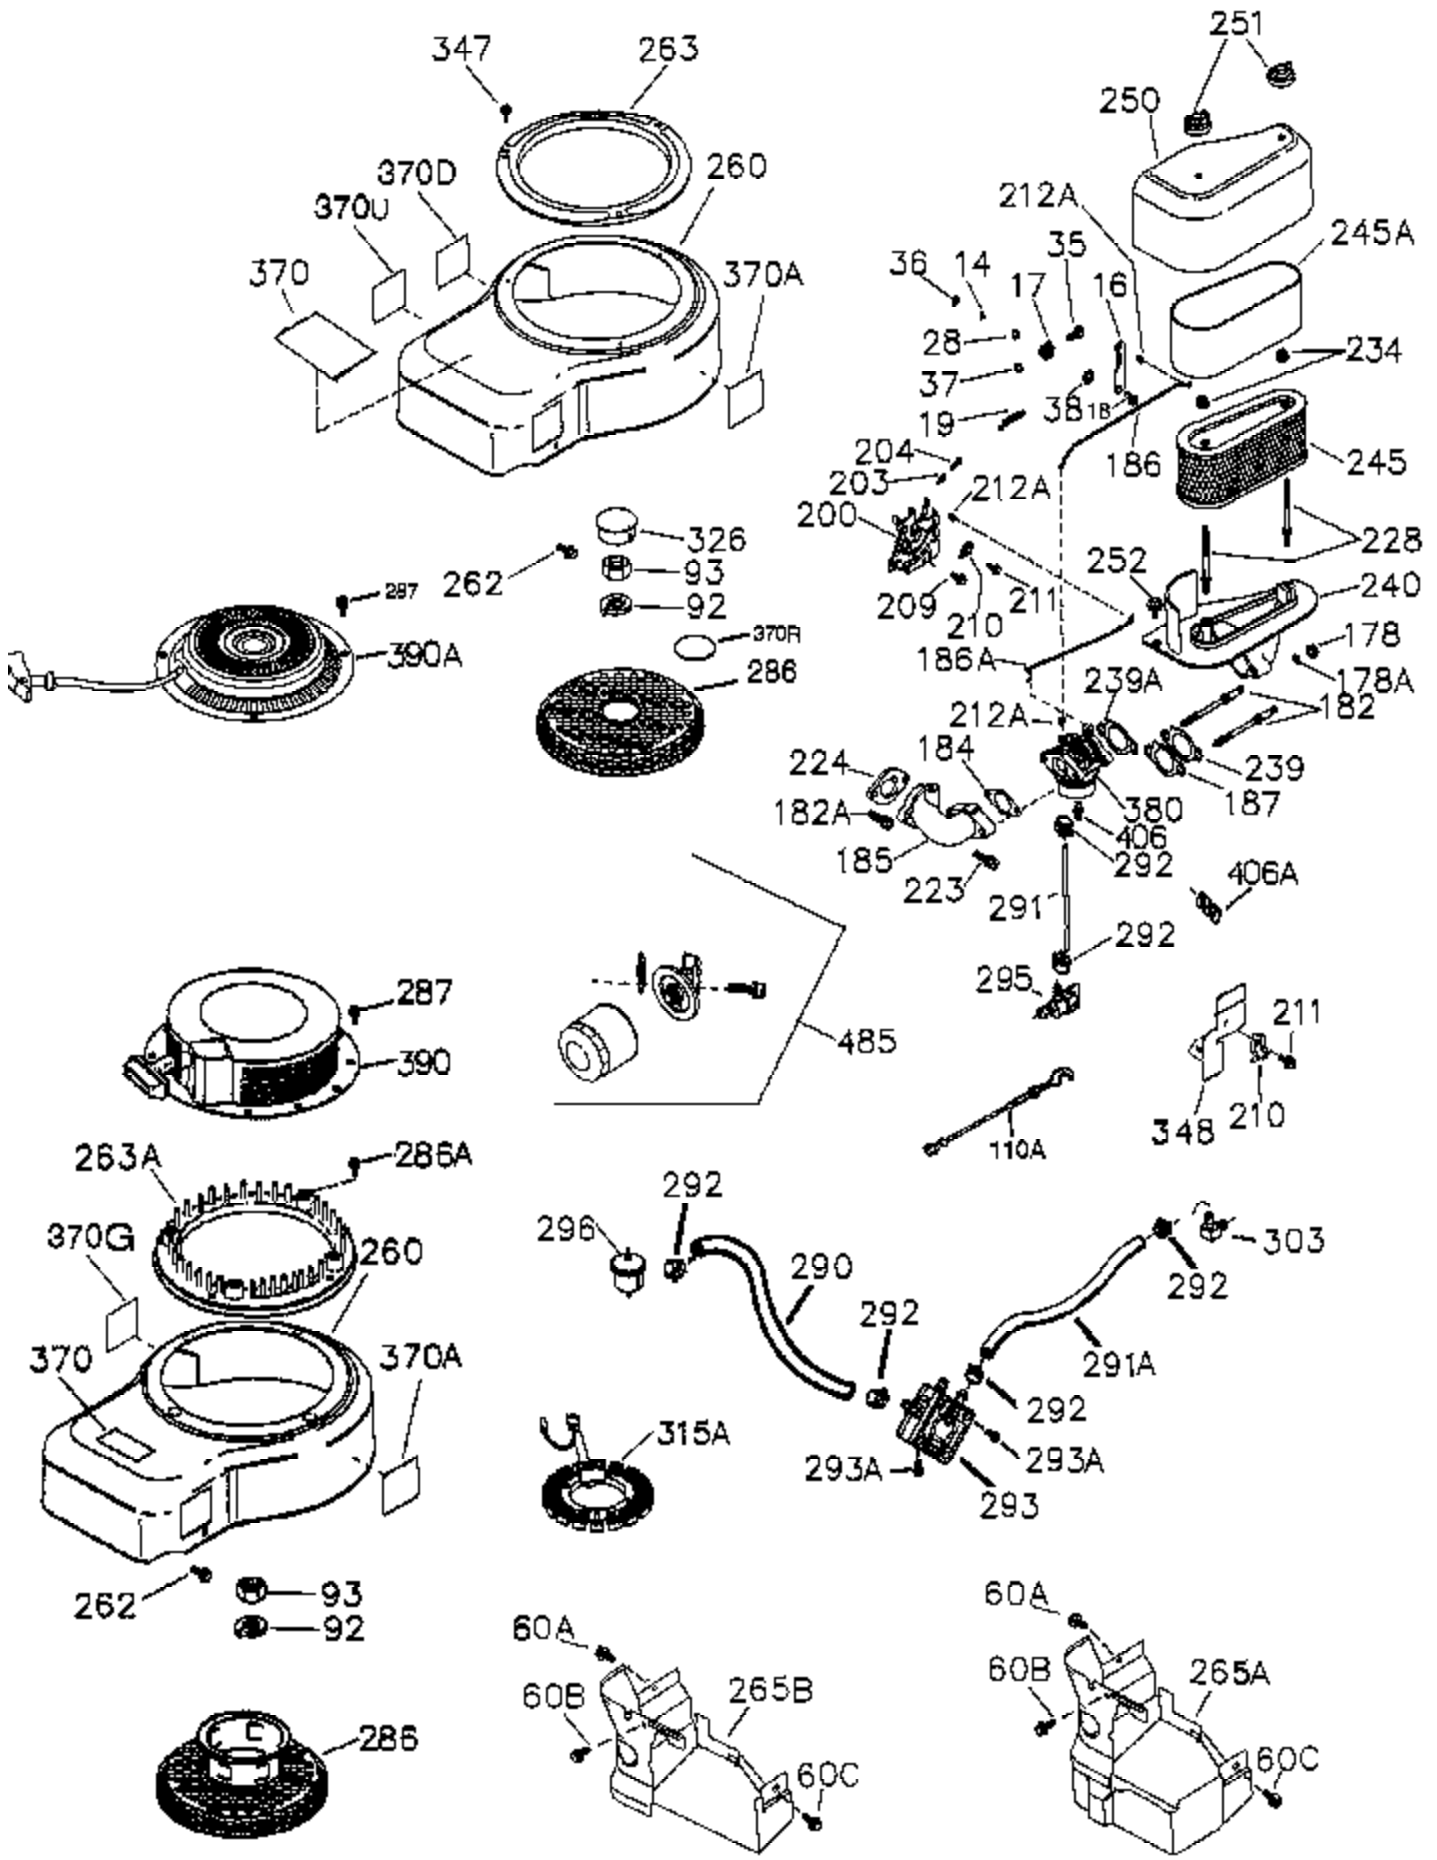

Ref #	Part Number	Qty	Description
14	28277	2	Washer
16	36346	1	Governor Lever (Incl. 212A)
17	29916	1	Governor Lever Clamp
18	650548	1	Screw, 8-32 x 5/16"
19	36414	1	Extension Spring
28	30322	1	Lock Nut, 8-32
35	29826	1	Screw, 10-32 x 3/4"
36	29918	1	Lock Washer
37	29216	1	Lock Nut, 10-32
38	29642	1	Retaining Ring
60A	650781	1	Screw, 5/16-18 x 11/16"
60B	650867	1	Screw, 10-24 x 1/2"
60C	650737	1	Screw, 1/4-20 x 1/2"
92	650666	1	Lock Washer
93	650594	1	Flywheel Nut
178	650928	2	Lock Nut, 1/4-20
182	650925	2	Carburetor Mounting Stud
184	36352	1	* Carburetor To Intake Pipe Gasket
185	36350	1	Intake Pipe
186	36354	1	Governor Link
186A	36353	1	Choke Link
200	36360	1	Control Bracket (Incl. 203,204,212A)
203	36482	1	Compression Spring
204	650777	1	Screw, 6-32 x 21/32"
209	650902	2	Screw, 10-32 x 7/16"
210	27793	1	Conduit Clip
211	28942	1	Screw, 10-32 x 3/8"
212A	36288	3	Bushing
223	650975	2	Screw, Torx T-30, 5/16-18 x 1-9/32"
224	36351	1	* Intake Pipe Gasket
228	650977	2	Air Cleaner Stud
229	650825	2	Nut & Lock Washer, 1/4-20
239	36358	1	* Air Cleaner Gasket
240	36355	1	Air Cleaner Body (Incl. 228 & 239)
245A	36357	1	Air Cleaner Filter
245	36356	1	Air Cleaner Filter (Incl. 229)
250	36359	1	Air Cleaner Cover
251	650886	2	Wing Nut, 1/4-20
252	650976	1	Screw, 1/4-20 x 19/32"
260	36347	1	Blower Housing
262	650737	3	Screw, 1/4-20 x 1/2"
263	36367	1	Trim Ring
286	36343	1	Cup & Screen
326	36210	1	Blower Housing Plug
347	650949	3	Screw, 10-32 x 9/16"
370B	35274	1	Instruction Decal
370A	36368	1	Name Decal
370	36261	1	Instruction Decal
380	632651	1	Carburetor (Incl. 184 & 212A)
394A	650982	1	Washer
485	36435	1	Oil Filter Adapter Kit (Optional) (Incl. 36262 Oil Filter, 36374 Oil Filter Adapter, 650971 Screw, 36335 Oil Passage Gasket)