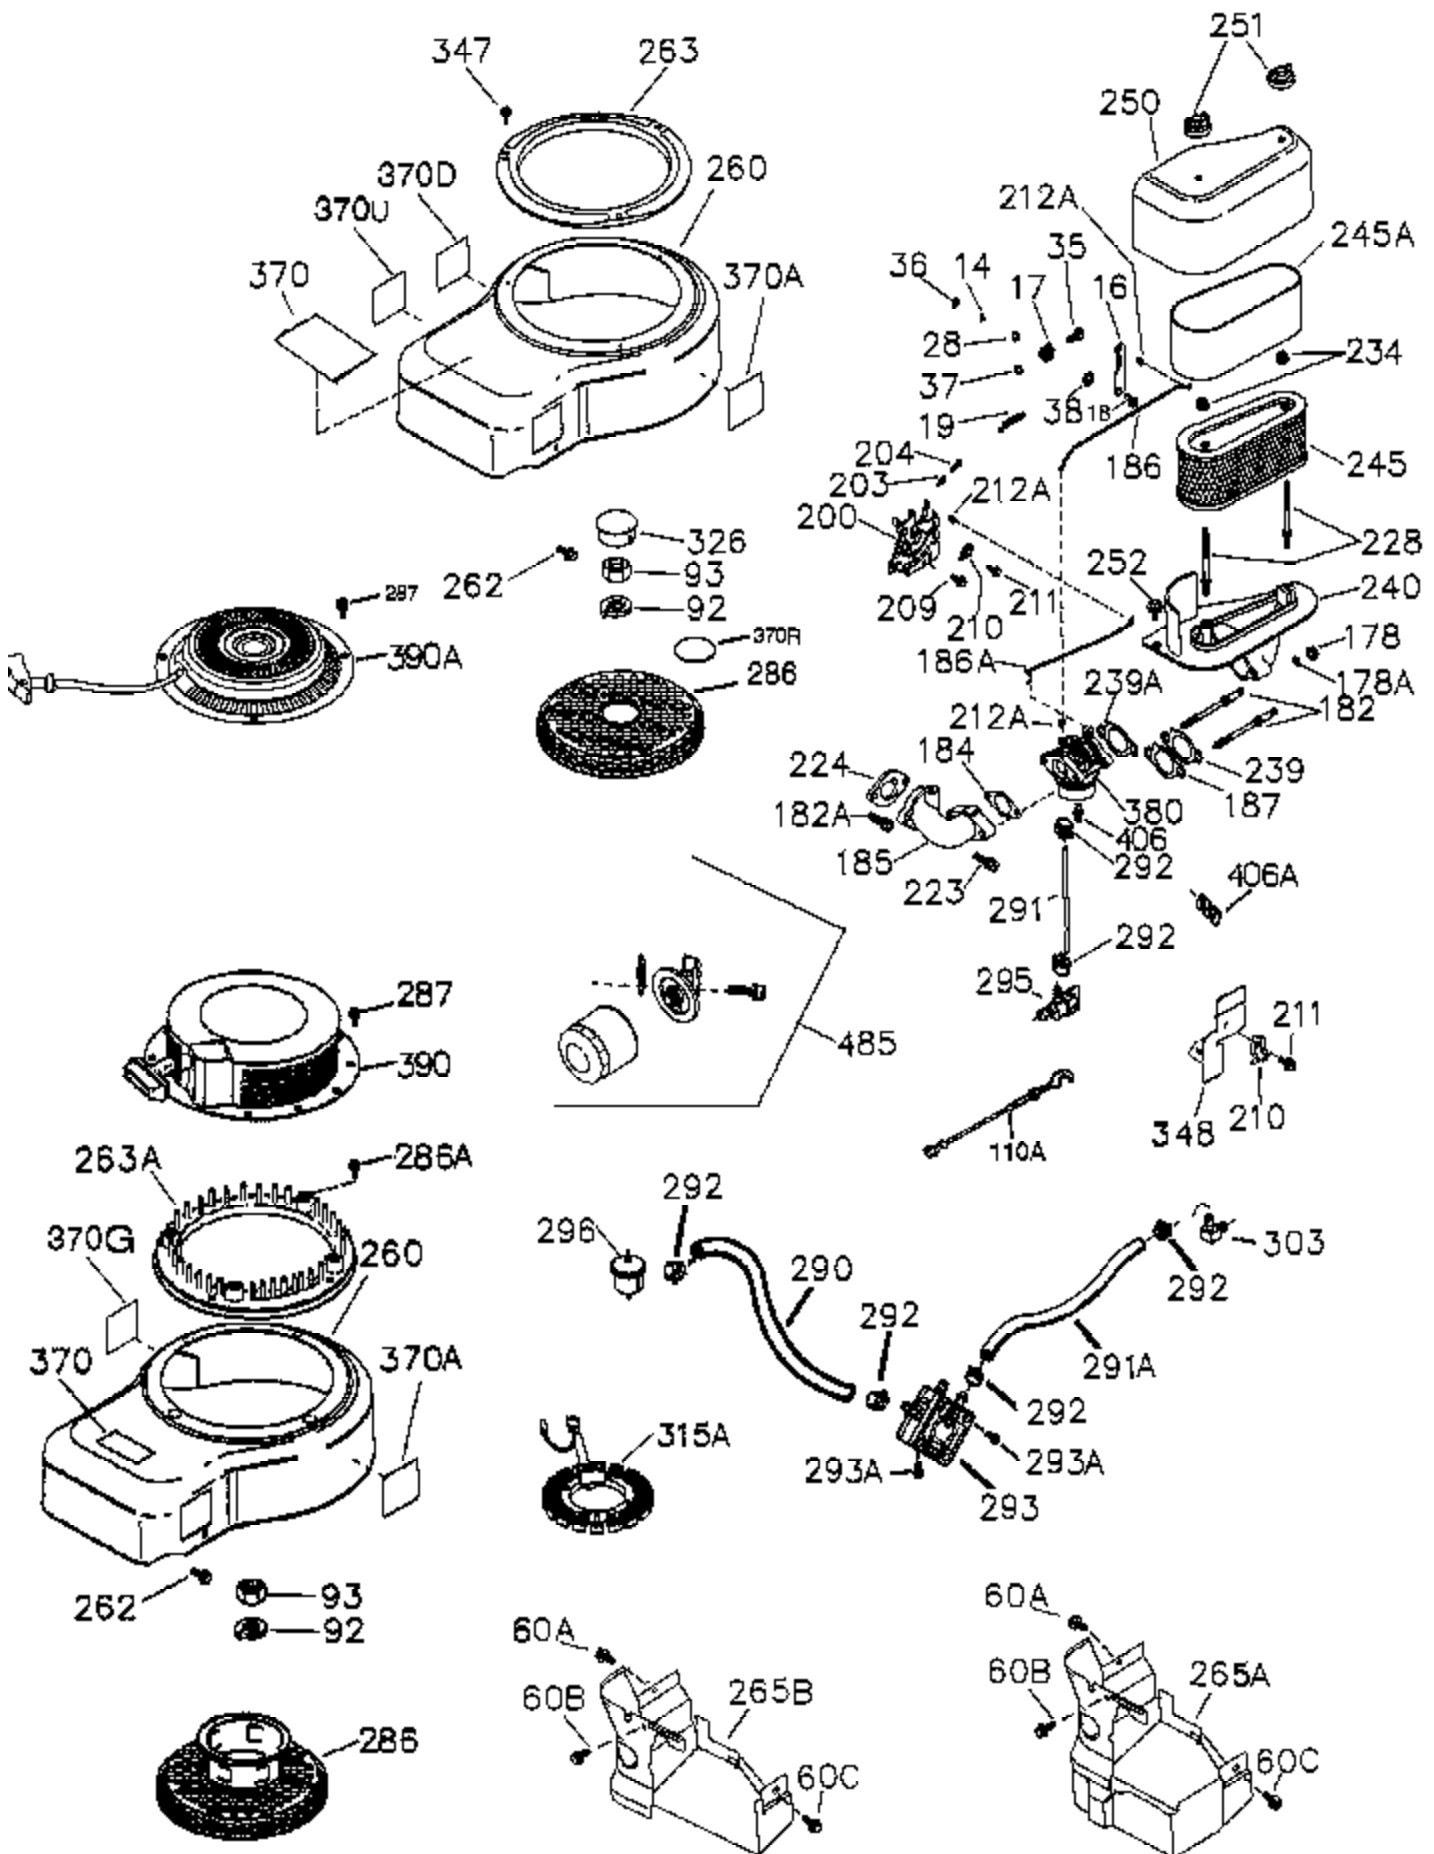

Ref #	Part Number	Qty	Description
14	28277	2	Washer
16	36346	1	Governor Lever (Incl. 212A)
17	29916	1	Governor Lever Clamp
18	650548	1	Screw, 8-32 x 5/16"
19	36414	1	Extension Spring
28	30322	1	Lock Nut, 8-32
35	29826	1	Screw, 10-32 x 3/4"
36	29918	1	Lock Washer
37	29216	1	Lock Nut, 10-32
38	29642	1	Retaining Ring
60A	650781	1	Screw, 5/16-18 x 11/16"
60B	650867	1	Screw, 10-24 x 1/2"
92	650666	1	Lock Washer
93	650594	1	Flywheel Nut
178	650928	2	Lock Nut, 1/4-20
182	650925	2	Carburetor Mounting Stud
184	36352	1	* Carburetor To Intake Pipe Gasket
185	36489	1	Intake Pipe
186A	36353	1	Choke Link
186	36354	1	Governor Link
200	36360	1	Control Bracket (Incl. 203,204,212A)
203	36482	1	Compression Spring
204	650777	1	Screw, 6-32 x 21/32"
209	650902	2	Screw, 10-32 x 7/16"
210	27793	1	Conduit Clip
211	28942	1	Screw, 10-32 x 3/8"
212A	36288	3	Bushing
223	650975	2	Screw, Torx T-30, 5/16-18 x 1-9/32"
224	36490	1	* Intake Spacer
228	650977	2	Air Cleaner Stud
229	650825	2	Nut & Lock Washer, 1/4-20
239	36358	1	* Air Cleaner Gasket
240	36355	1	Air Cleaner Body (Incl. 228 & 239)
245	36356	1	Air Cleaner Filter (Incl. 229)
245A	36357	1	Air Cleaner Filter
250	36359	1	Air Cleaner Cover
251	650886	2	Wing Nut, 1/4-20
252	650976	1	Screw, 1/4-20 x 19/32"
260	36347	1	Blower Housing
262	650737	3	Screw, 1/4-20 x 1/2"
263	36367	1	Trim Ring
286	36343	1	Cup & Screen
290	29774	1	Fuel Line
292	26460	2	Fuel Line Clamp
296	34279B	1	Fuel Filter
326	36210	1	Screen Plug
347	650949	3	Screw, 10-32 x 9/16"
370	36261	1	Instruction Decal
370A	35274	1	Instruction Decal
380	632698	1	Carburetor (Incl. 184 & 212A)
394A	650982	1	Washer
485	36435	1	Oil Filter Adapter Kit (Optional) (Incl. 36262 Oil Filter, 36374 Oil Filter Adapter, 650971 Screw, 36335 Oil Passage Gasket)