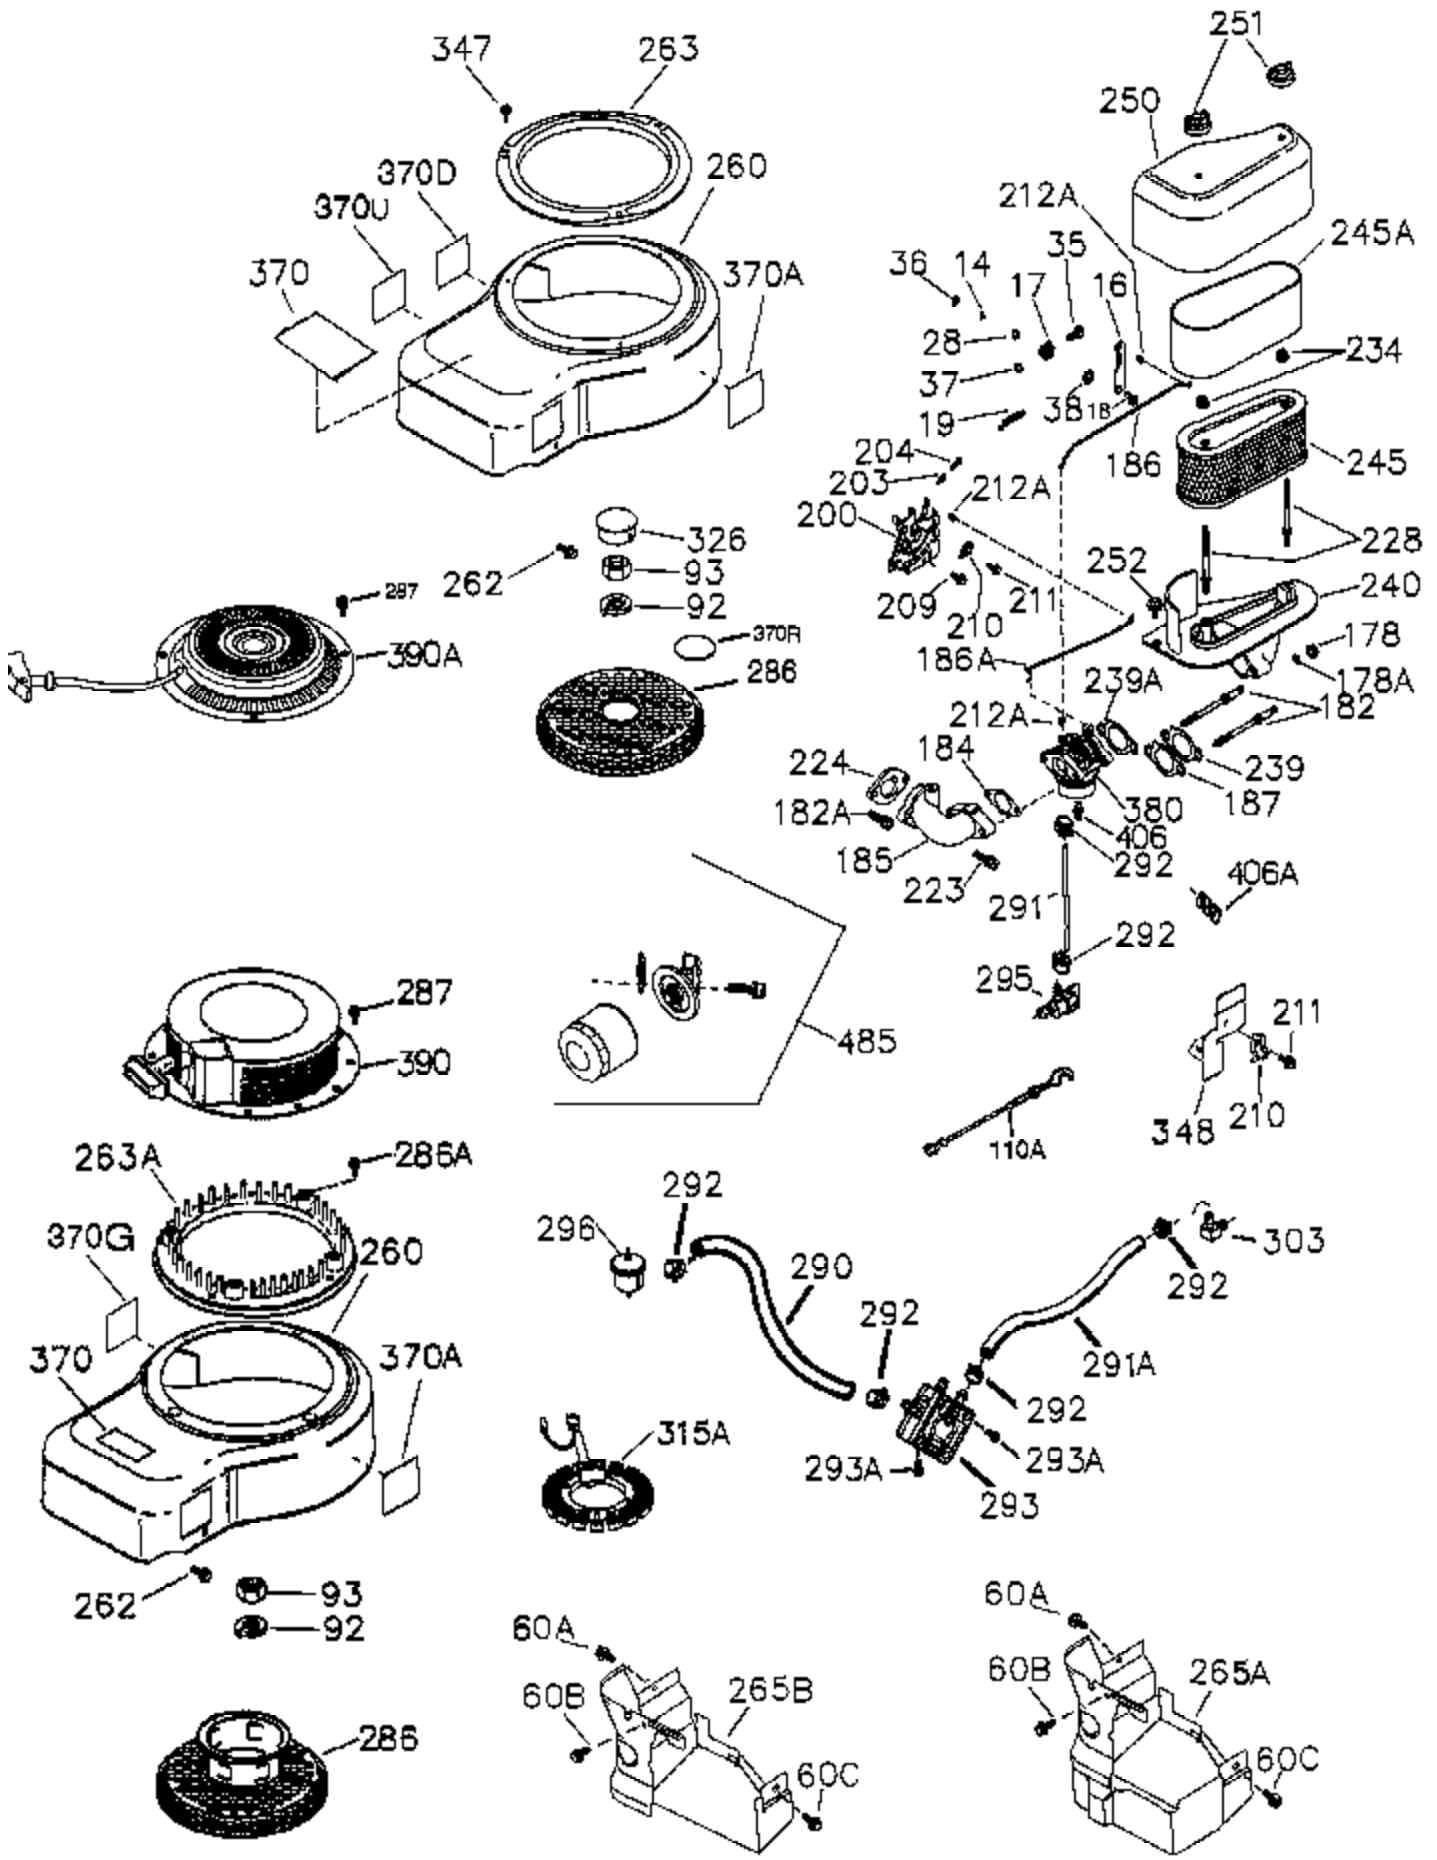

Ref #	Part Number	Qty	Description
14	28277	2	Washer
16	36346	1	Governor Lever (Incl. 212A)
17	29916	1	Governor Lever Clamp
18	650548	1	Screw, 8-32 x 5/16"
19	36414	1	Extension Spring
28	30322	1	Lock Nut, 8-32
35	29826	1	Screw, 10-32 x 3/4"
36	29918	1	Lock Washer
37	29216	1	Lock Nut, 10-32
38	29642	1	Retaining Ring
60C	650737	1	Screw, 1/4-20 x 1/2"
60B	650867	1	Screw, 10-24 x 1/2"
60A	650781	1	Screw, 5/16-18 x 11/16"
92	650666	1	Lock Washer
93	650594	1	Flywheel Nut
178	650928	2	Lock Nut, 1/4-20
182	650925	2	Carburetor Mounting Stud
184	36352	1	* Carburetor To Intake Pipe Gasket
185	36350	1	Intake Pipe
186	36354	1	Governor Link
186A	36353	1	Choke Link
200	36360	1	Control Bracket (Incl. 203,204,212A)
203	36482	1	Compression Spring
204	650777	1	Screw, 6-32 x 21/32"
209	650902	2	Screw, 10-32 x 7/16"
210	27793	1	Conduit Clip
211	28942	1	Screw, 10-32 x 3/8"
212A	36288	3	Bushing
223	650975	2	Screw, Torx T-30, 5/16-18 x 1-9/32"
224	36351	1	* Intake Pipe Gasket
228	650977	2	Air Cleaner Stud
229	650825	2	Nut & Lock Washer, 1/4-20
239	36358	1	* Air Cleaner Gasket
240	36355	1	Air Cleaner Body (Incl. 228 & 239)
245	36356	1	Air Cleaner Filter (Incl. 229)
245A	36357	1	Air Cleaner Filter
250	36359	1	Air Cleaner Cover
251	650886	2	Wing Nut, 1/4-20
252	650976	1	Screw, 1/4-20 x 19/32"
260	36347	1	Blower Housing
262	650737	3	Screw, 1/4-20 x 1/2"
263	36367	1	Trim Ring
286	36343	1	Cup & Screen
290	30705	1	Fuel Line
292	26460	2	Fuel Line Clamp
296	34279B	1	Fuel Filter (Incl. 292)
326	36210	1	Blower Housing Plug
347	650949	3	Screw, 10-32 x 9/16"
370B	35274	1	Instruction Decal
370	36261	1	Instruction Decal
370A	36368	1	Name Decal
380	632651	1	Carburetor (Incl. 184 & 212A)
394A	650982	1	Washer
485	36435	1	Oil Filter Adapter Kit (Optional) (Incl. 36262 Oil Filter, 36374 Oil Filter Adapter, 650971 Screw, 36335 Oil Passage Gasket)