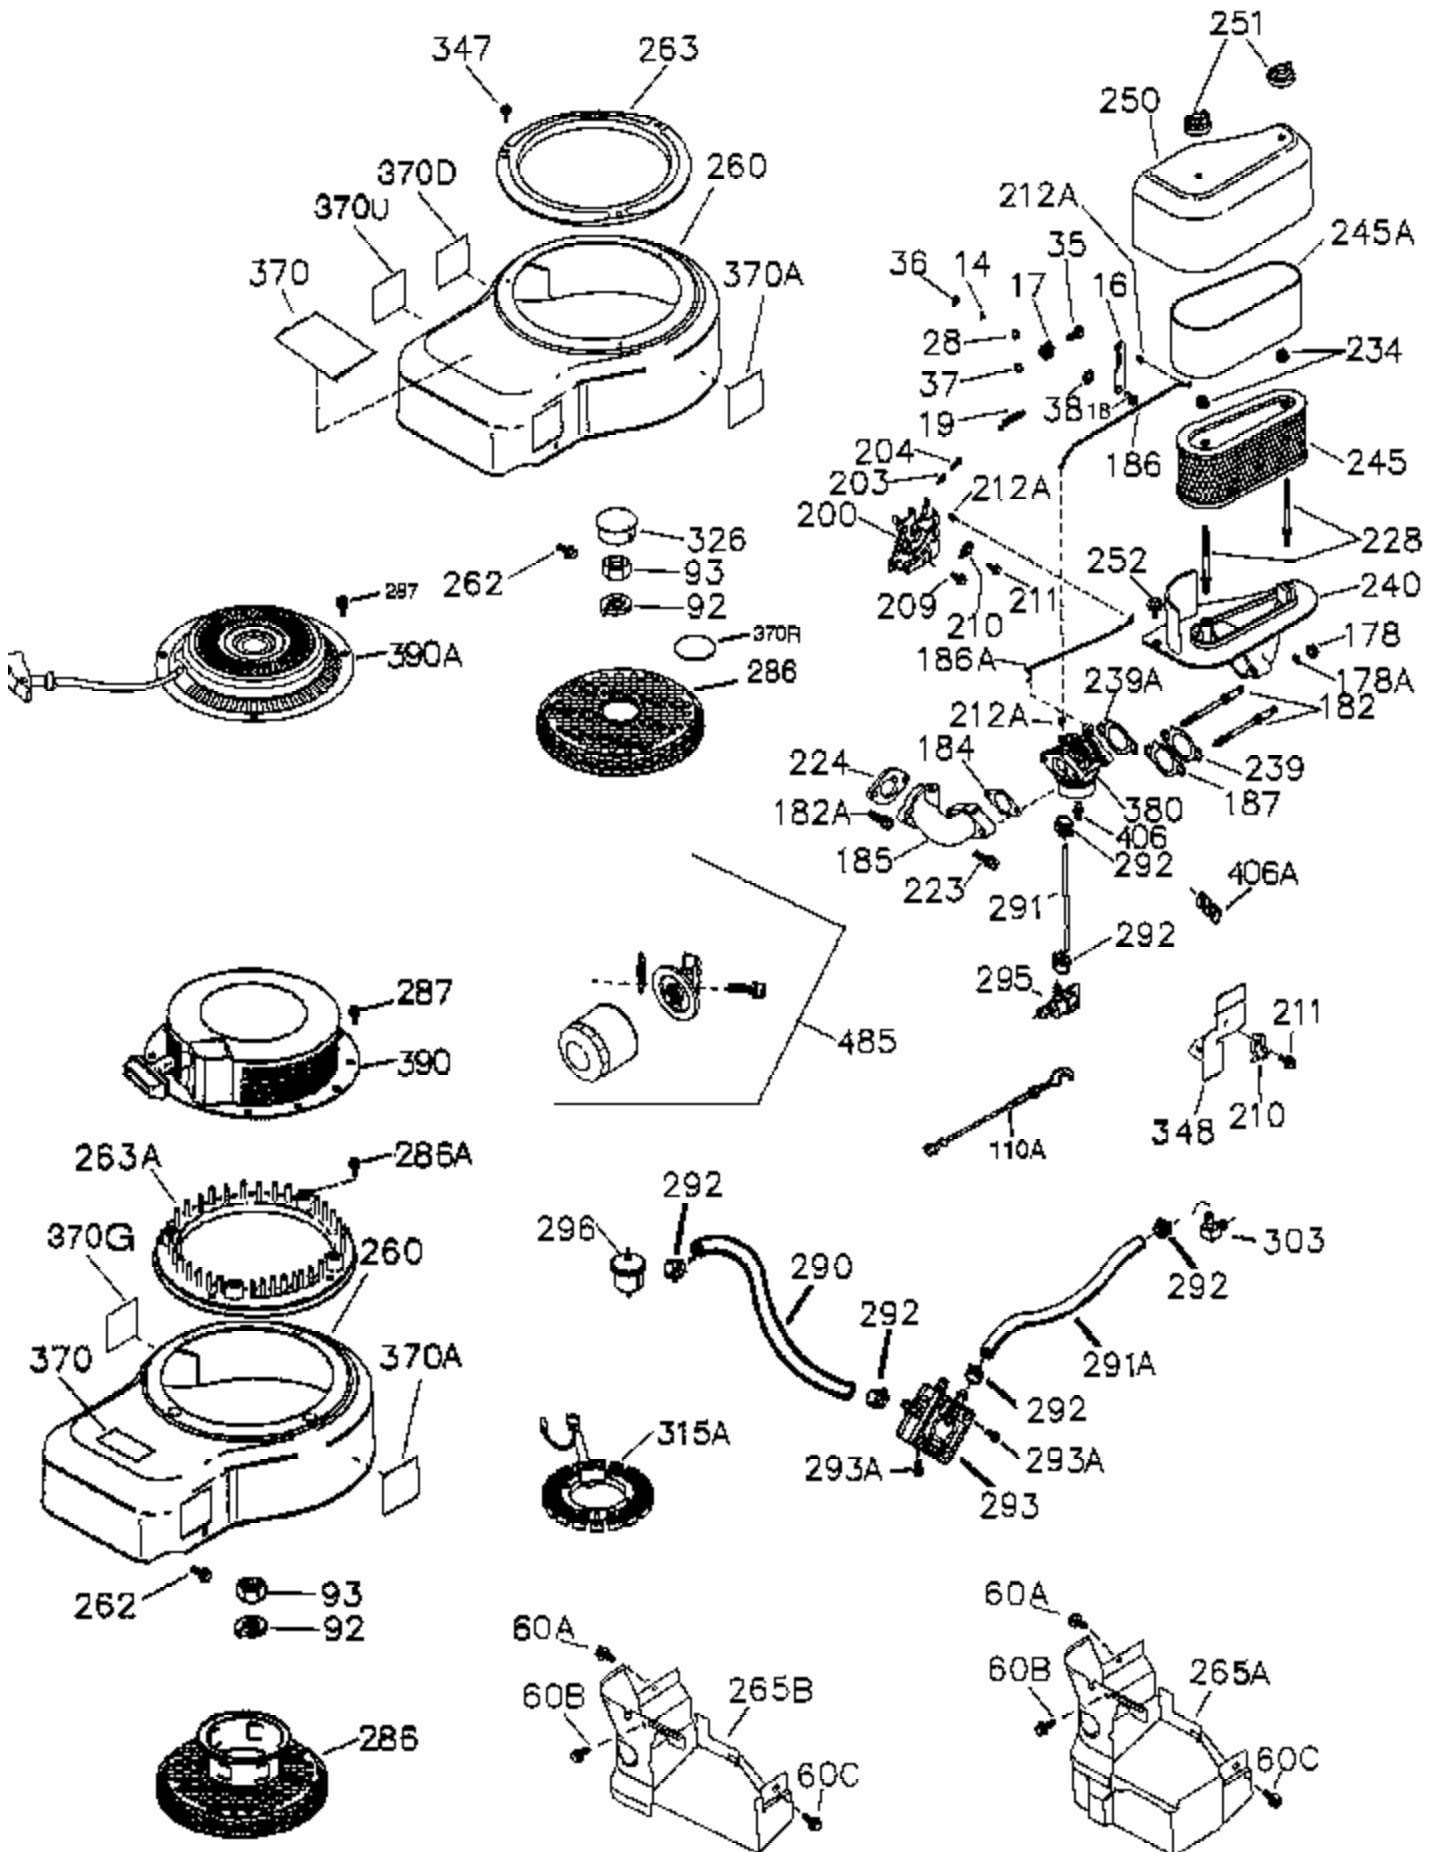

Ref #	Part Number	Qty	Description
420	730225	1	SAE 30 4-Cycle Engine Oil (Quart)
475	36563	1	Oil Filter
476	36374B	1	Oil Filter Adaptor (Incl. 477 & 479)
477	650978	2	Screw, Torx T-30, 5/16-18 x 1-7/16"