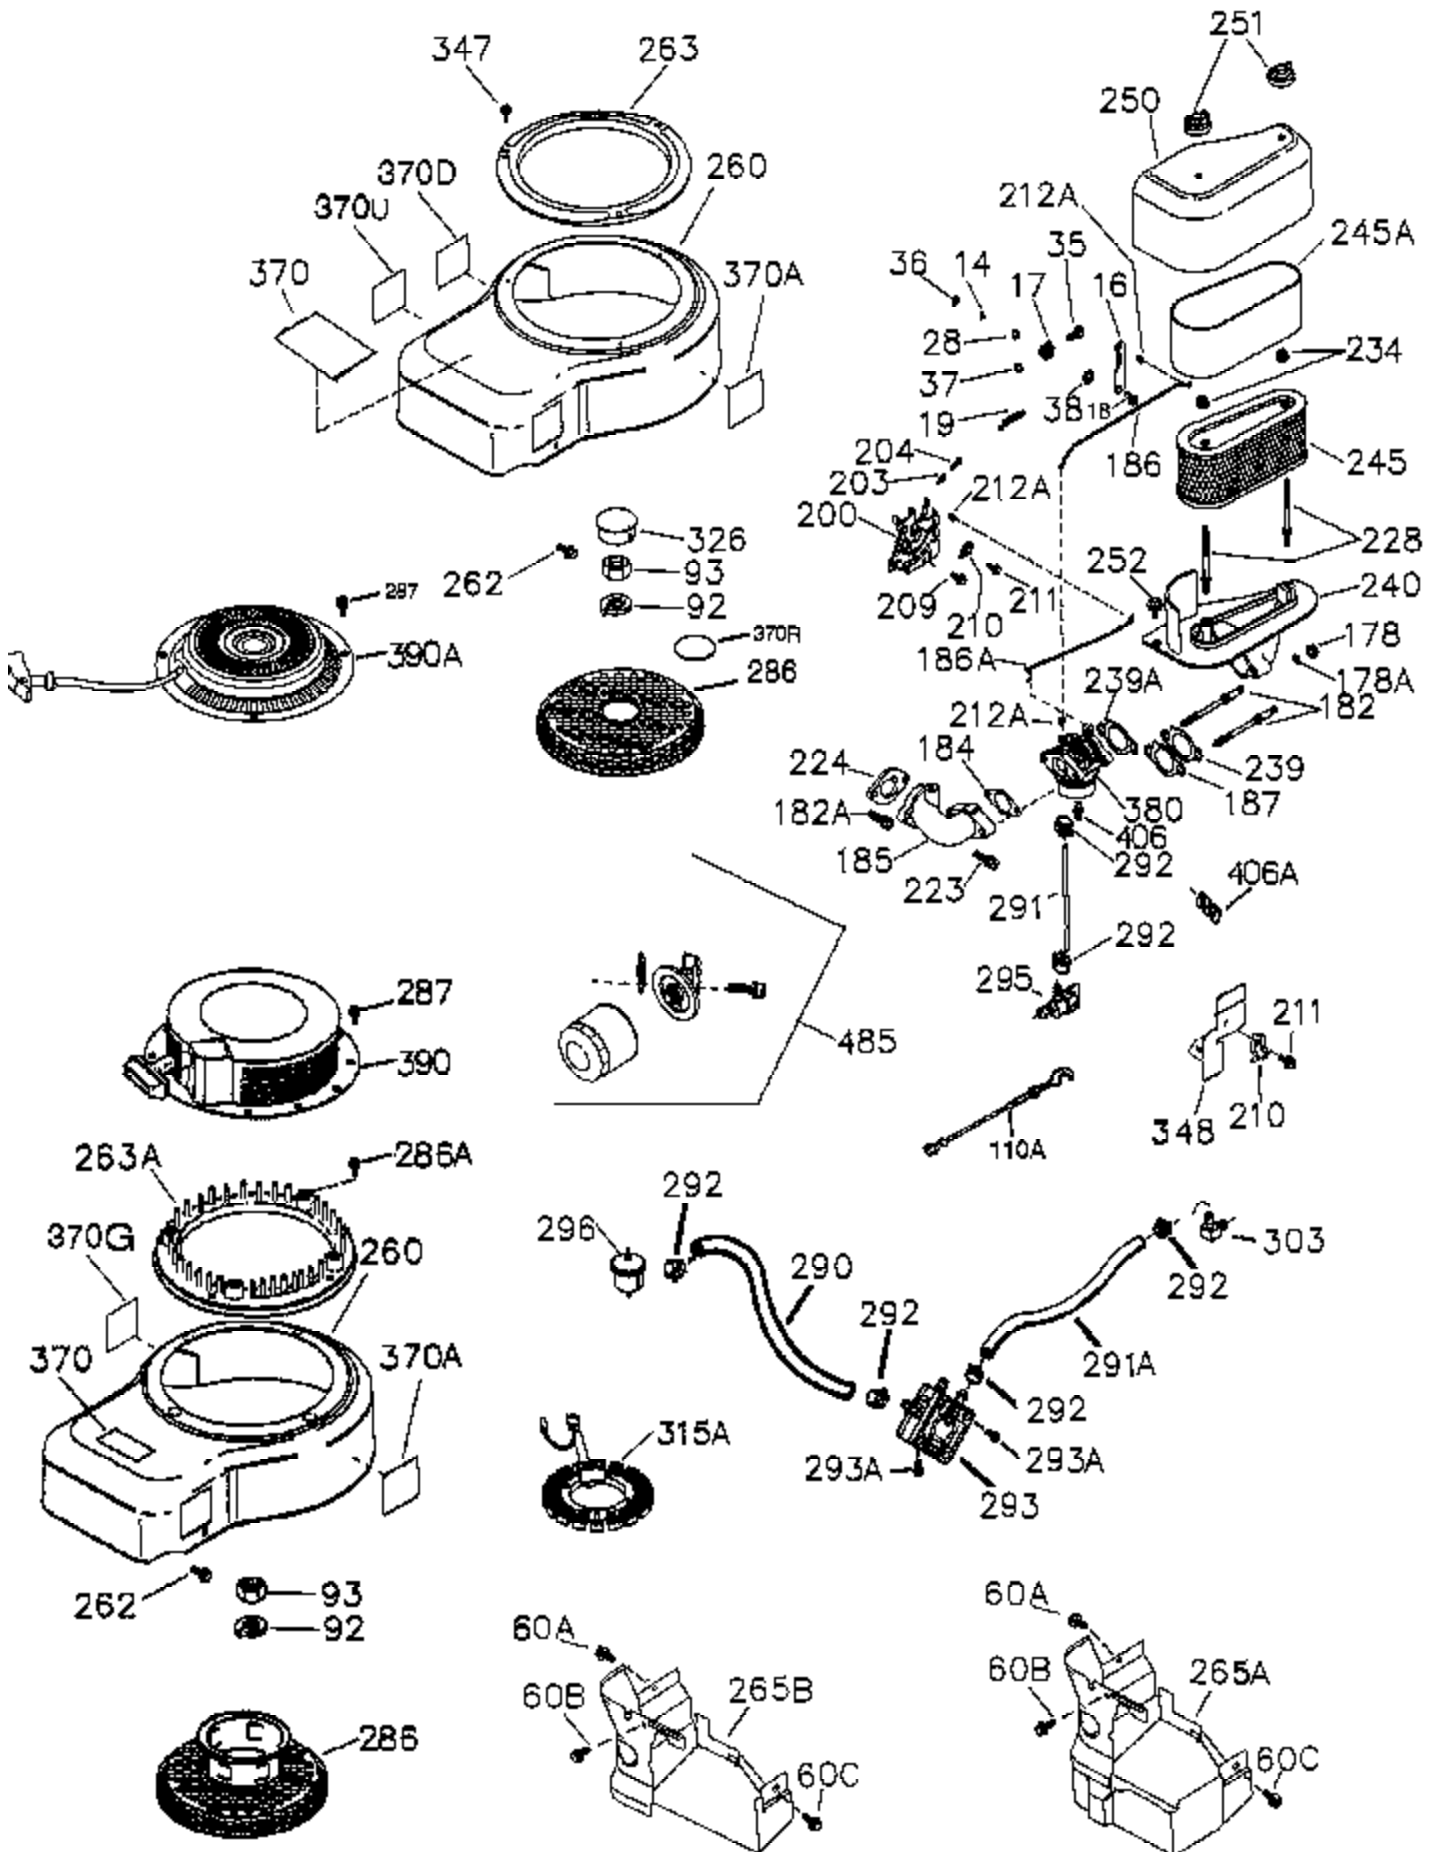

Ref #	Part Number	Qty	Description
14	28277	2	Washer
16	36346	1	Governor Lever (Incl. 212A)
17	29916	1	Governor Lever Clamp
18	650548	1	Screw, 8-32 x 5/16"
19	36414	1	Extension Spring
28	30322	1	Lock Nut, 8-32
35	29826	1	Screw, 10-32 x 3/4"
36	29918	1	Lock Washer
37	29216	1	Lock Nut, 10-32
38	29642	1	Retaining Ring
60B	650867	1	Screw, 10-24 x 1/2"
60A	650781	1	Screw, 5/16-18 x 11/16"
92	650666	1	Lock Washer
93	650594	1	Flywheel Nut
178	650928	2	Lock Nut, 1/4-20
182	650925	2	Carburetor Mounting Stud
184	36352	1	* Carburetor To Intake Pipe Gasket
185	36350	1	Intake Pipe
186A	36353	1	Choke Link
186	36354	1	Governor Link
200	36360	1	Control Bracket (Incl. 203,204,212A)
203	33802	1	Compression Spring
204	650777	1	Screw, 6-32 x 21/32"
209	650902	2	Screw, 10-32 x 7/16"
210	27793	1	Conduit Clip
211	28942	1	Screw, 10-32 x 3/8"
212A	36288	3	Bushing
223	650975	2	Screw, Torx T-30, 5/16-18 x 1-9/32"
224	36351	1	* Intake Pipe Gasket
228	650977	2	Air Cleaner Stud
229	650825	2	Nut & Lock Washer, 1/4-20
239	36358	1	* Air Cleaner Gasket
240	36355	1	Air Cleaner Body (Incl. 228 & 239)
245	36356	1	Air Cleaner Filter (Incl. 229)
245A	36357	1	Air Cleaner Filter
250	36359	1	Air Cleaner Cover
251	650886	2	Wing Nut, 1/4-20
252	650976	1	Screw, 1/4-20 x 19/32"
260	36347	1	Blower Housing
262	650737	3	Screw, 1/4-20 x 1/2"
263	36367	1	Trim Ring
286	36343	1	Cup & Screen
290	29774	1	Fuel Line (8.25")
292	26460	2	Fuel Line Clamp
296	34279B	1	Fuel Filter (Incl. 292)
322B	611142	1	Connector Body
323A	611118	1	Terminal
326	36210	1	Blower Housing Plug
347	650949	3	Screw, 10-32 x 9/16"
370B	35274	1	Instruction Decal
370	36261	1	Instruction Decal
380	632651	1	Carburetor (Incl. 184 & 212A)
394A	650982	1	Washer