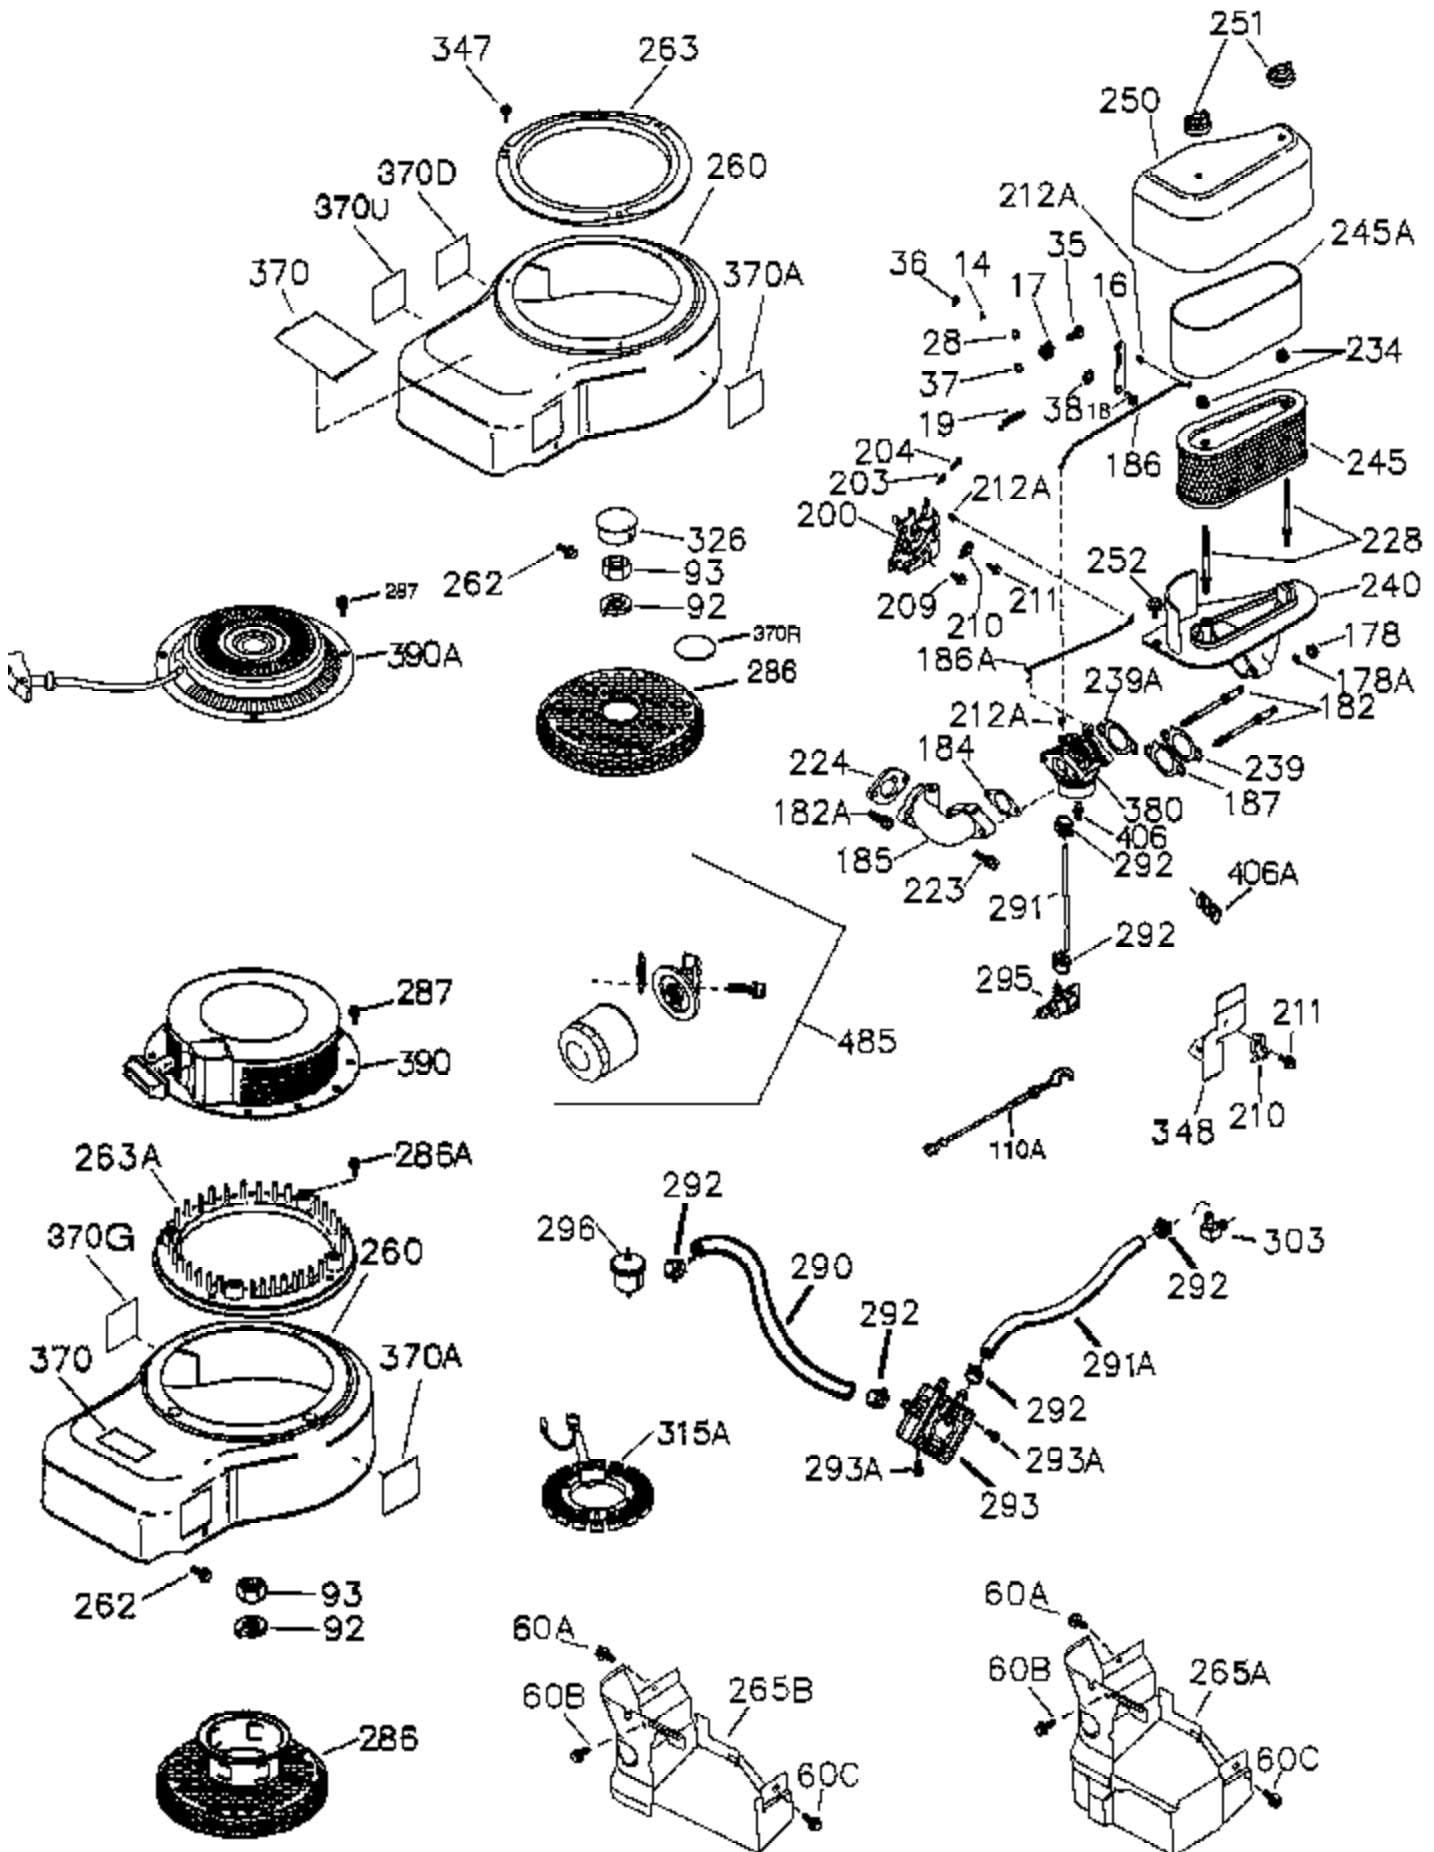

Ref #	Part Number	Qty	Description
14	28277	2	Washer
16	36346	1	Governor Lever (Incl. 212A)
17	29916	1	Governor Lever Clamp
18	650548	1	Screw, 8-32 x 5/16"
19	36414	1	Extension Spring
28	30322	1	Lock Nut, 8-32
35	29826	1	Screw, 10-32 x 3/4"
36	29918	1	Lock Washer
37	29216	1	Lock Nut, 10-32
38	29642	1	Retaining Ring
60A	650781	1	Screw, 5/16-18 x 11/16"
60B	650867	1	Screw, 10-24 x 1/2"
92	650666	1	Lock Washer
93	650594	1	Flywheel Nut
178	650928	2	Lock Nut, 1/4-20
182	650925	2	Carburetor Mounting Stud
184	36352	1	* Carburetor To Intake Pipe Gasket
185	36489	1	Intake Pipe
186A	36353	1	Choke Link
186	36354	1	Governor Link
200	36360	1	Control Bracket (Incl. 203,204,212A)
203	36482	1	Compression Spring
204	650777	1	Screw, 6-32 x 21/32"
209	650902	2	Screw, 10-32 x 7/16"
210	27793	1	Conduit Clip
211	28942	1	Screw, 10-32 x 3/8"
212A	36288	3	Bushing
223	650975	2	Screw, Torx T-30, 5/16-18 x 1-9/32"
224	36490	1	* Intake Spacer
228	650977	2	Air Cleaner Stud
229	650825	2	Nut & Lock Washer, 1/4-20
239	36358	1	* Air Cleaner Gasket
240	36355	1	Air Cleaner Body (Incl. 228 & 239)
245	36356	1	Air Cleaner Filter (Incl. 229)
245A	36357	1	Air Cleaner Filter
250	36359	1	Air Cleaner Cover
251	650886	2	Wing Nut, 1/4-20
252	650976	1	Screw, 1/4-20 x 19/32"
260	36347	1	Blower Housing
262	650737	3	Screw, 1/4-20 x 1/2"
263	36367	1	Trim Ring
286	36343	1	Cup & Screen
290	30705	1	Fuel Line
292	26460	2	Fuel Line Clamp
296	34279B	1	Fuel Filter
326	36210	1	Screen Plug
347	650949	3	Screw, 10-32 x 9/16"
370	36261	1	Instruction Decal
370K	36368	1	Instruction Decal
380	632698	1	Carburetor (Incl. 184 & 212A)
394A	650982	1	Washer