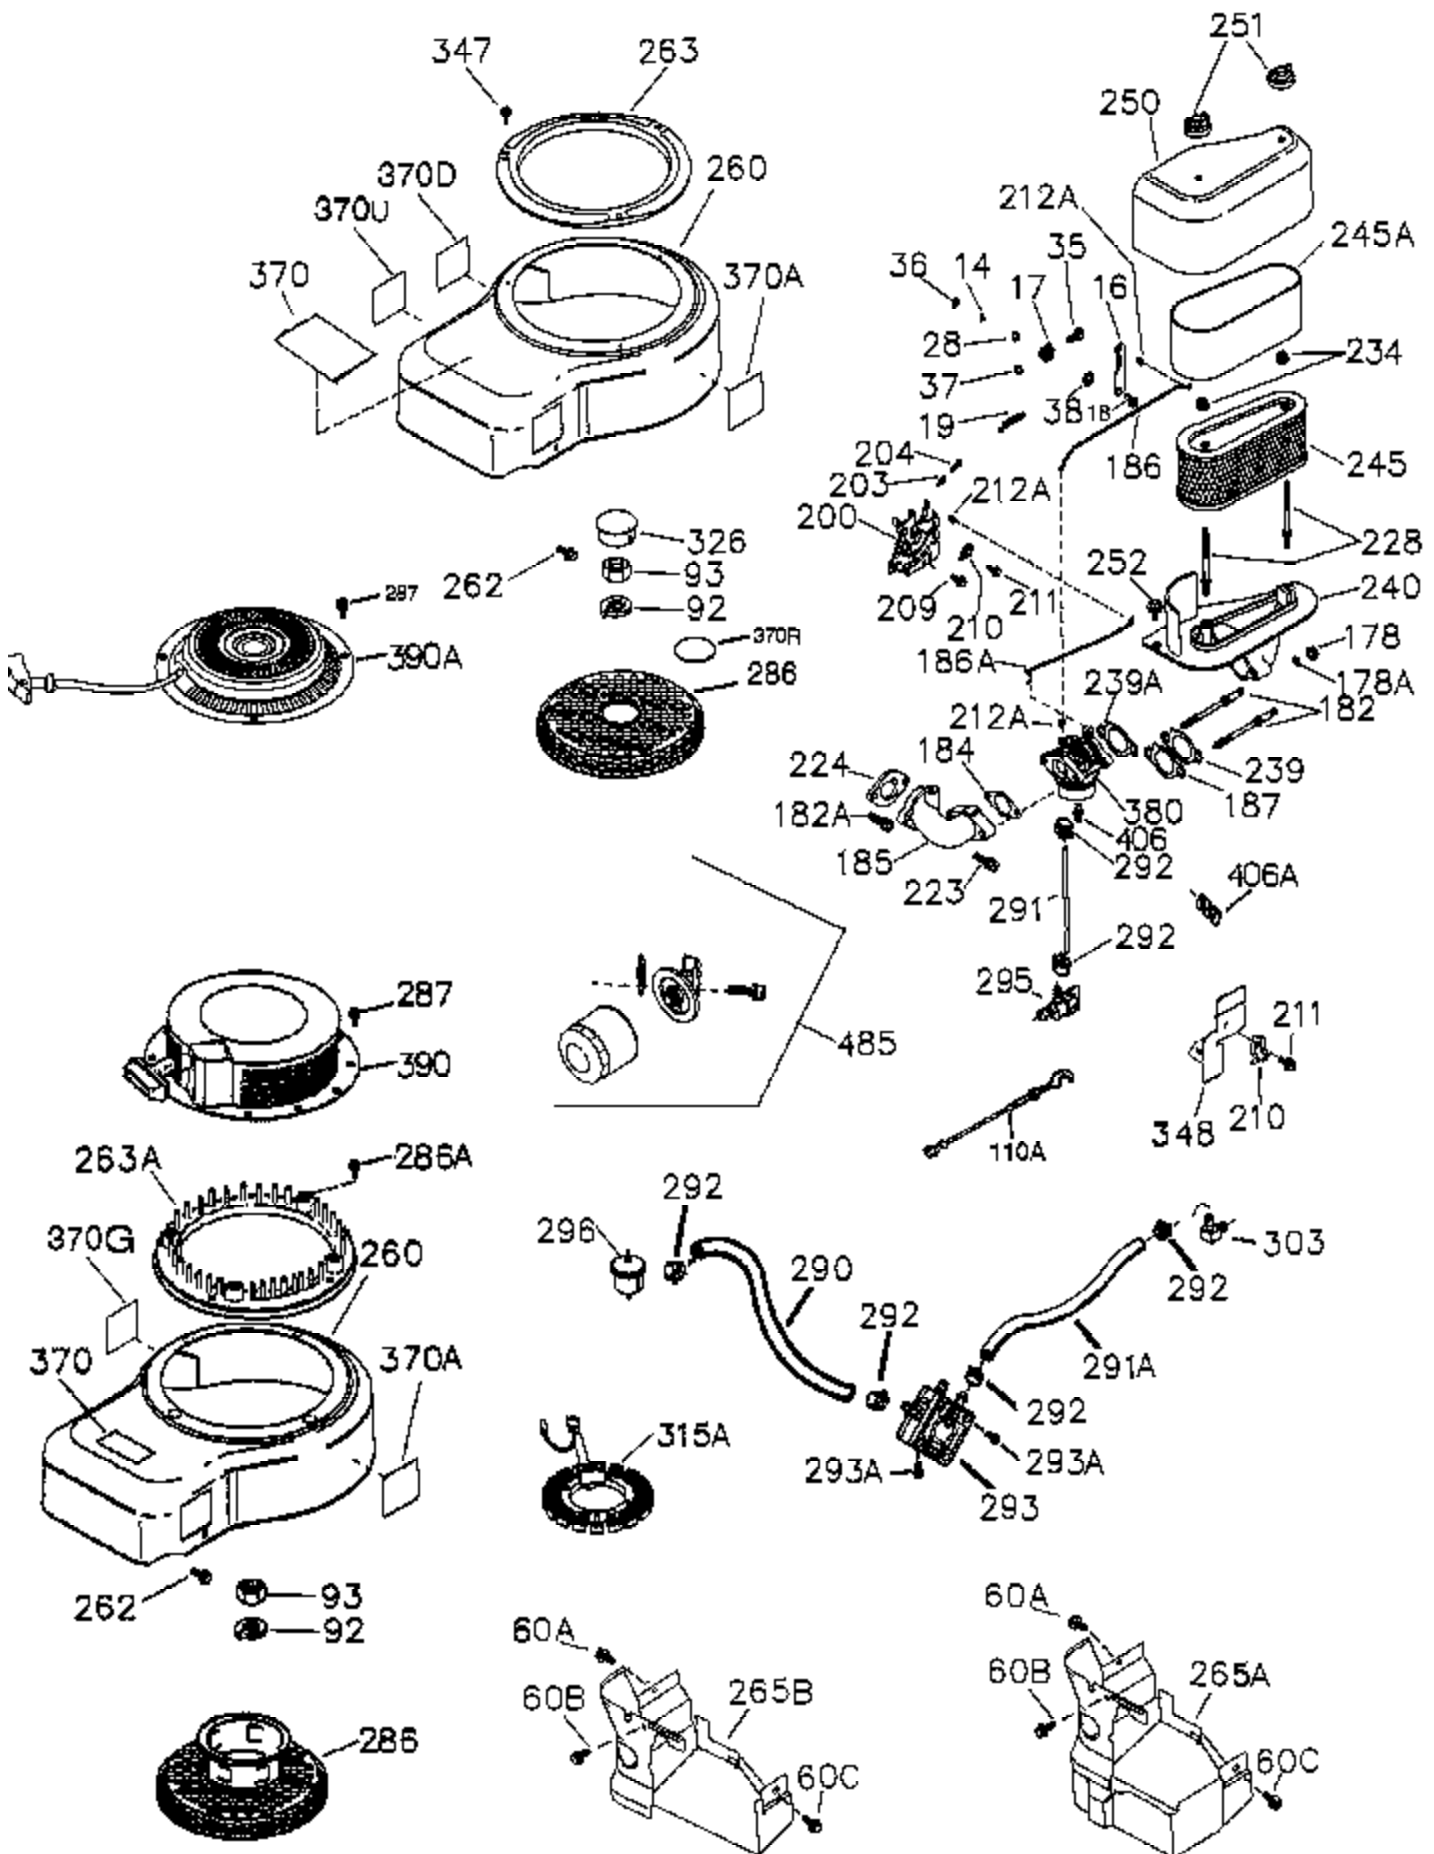

Ref #	Part Number	Qty	Description
14	28277	2	Washer
16	36346	1	Governor Lever (Incl. 212A)
17	29916	1	Governor Lever Clamp
18	650548	1	Screw, 8-32 x 5/16"
19	36414	1	Extension Spring
28	30322	1	Lock Nut, 8-32
35	29826	1	Screw, 10-32 x 3/4"
36	29918	1	Lock Washer
37	29216	1	Lock Nut, 10-32
38	29642	1	Retaining Ring
60B	650867	1	Screw, 10-24 x 1/2"
60A	650781	1	Screw, 5/16-18 x 11/16"
92	650666	1	Lock Washer
93	650594	1	Flywheel Nut
178	650928	2	Lock Nut, 1/4-20
182	650925	2	Carburetor Mounting Stud
184	36352	1	* Carburetor To Intake Pipe Gasket
185	36489	1	Intake Pipe
186A	36353	1	Choke Link
186	36354	1	Governor Link
200	36360	1	Control Bracket (Incl. 203,204,212A)
203	36482	1	Compression Spring
204	650777	1	Screw, 6-32 x 21/32"
209	650902	2	Screw, 10-32 x 7/16"
210	27793	1	Conduit Clip
211	28942	1	Screw, 10-32 x 3/8"
212A	36288	3	Bushing
223	650975	2	Screw, Torx T-30, 5/16-18 x 1-9/32"
224	36490	1	* Intake Spacer
228	650977	2	Air Cleaner Stud
229	650825	2	Nut & Lock Washer, 1/4-20
239	36358	1	* Air Cleaner Gasket
240	36355	1	Air Cleaner Body (Incl. 228 & 239)
245	36356	1	Air Cleaner Filter (Incl. 229)
245A	36357	1	Air Cleaner Filter
250	36359	1	Air Cleaner Cover
251	650886	2	Wing Nut, 1/4-20
252	650976	1	Screw, 1/4-20 x 19/32"
260	36347	1	Blower Housing
262	650737	3	Screw, 1/4-20 x 1/2"
263	36367	1	Trim Ring
286	36343	1	Cup & Screen
290	30705	1	Fuel Line
292	26460	2	Fuel Line Clamp
296	34279B	1	Fuel Filter
326	36210	1	Screen Plug
347	650949	3	Screw, 10-32 x 9/16"
370	36261	1	Instruction Decal
370A	35274	1	Instruction Decal
370B	36368	1	Name Decal
380	632698	1	Carburetor (Incl. 184 & 212A)
394A	650982	1	Washer
485	36435	1	Oil Filter Adapter Kit (Optional) (Incl. 36262 Oil Filter, 36374 Oil Filter Adapter, 650971 Screw, 36335 Oil Passage Gasket)