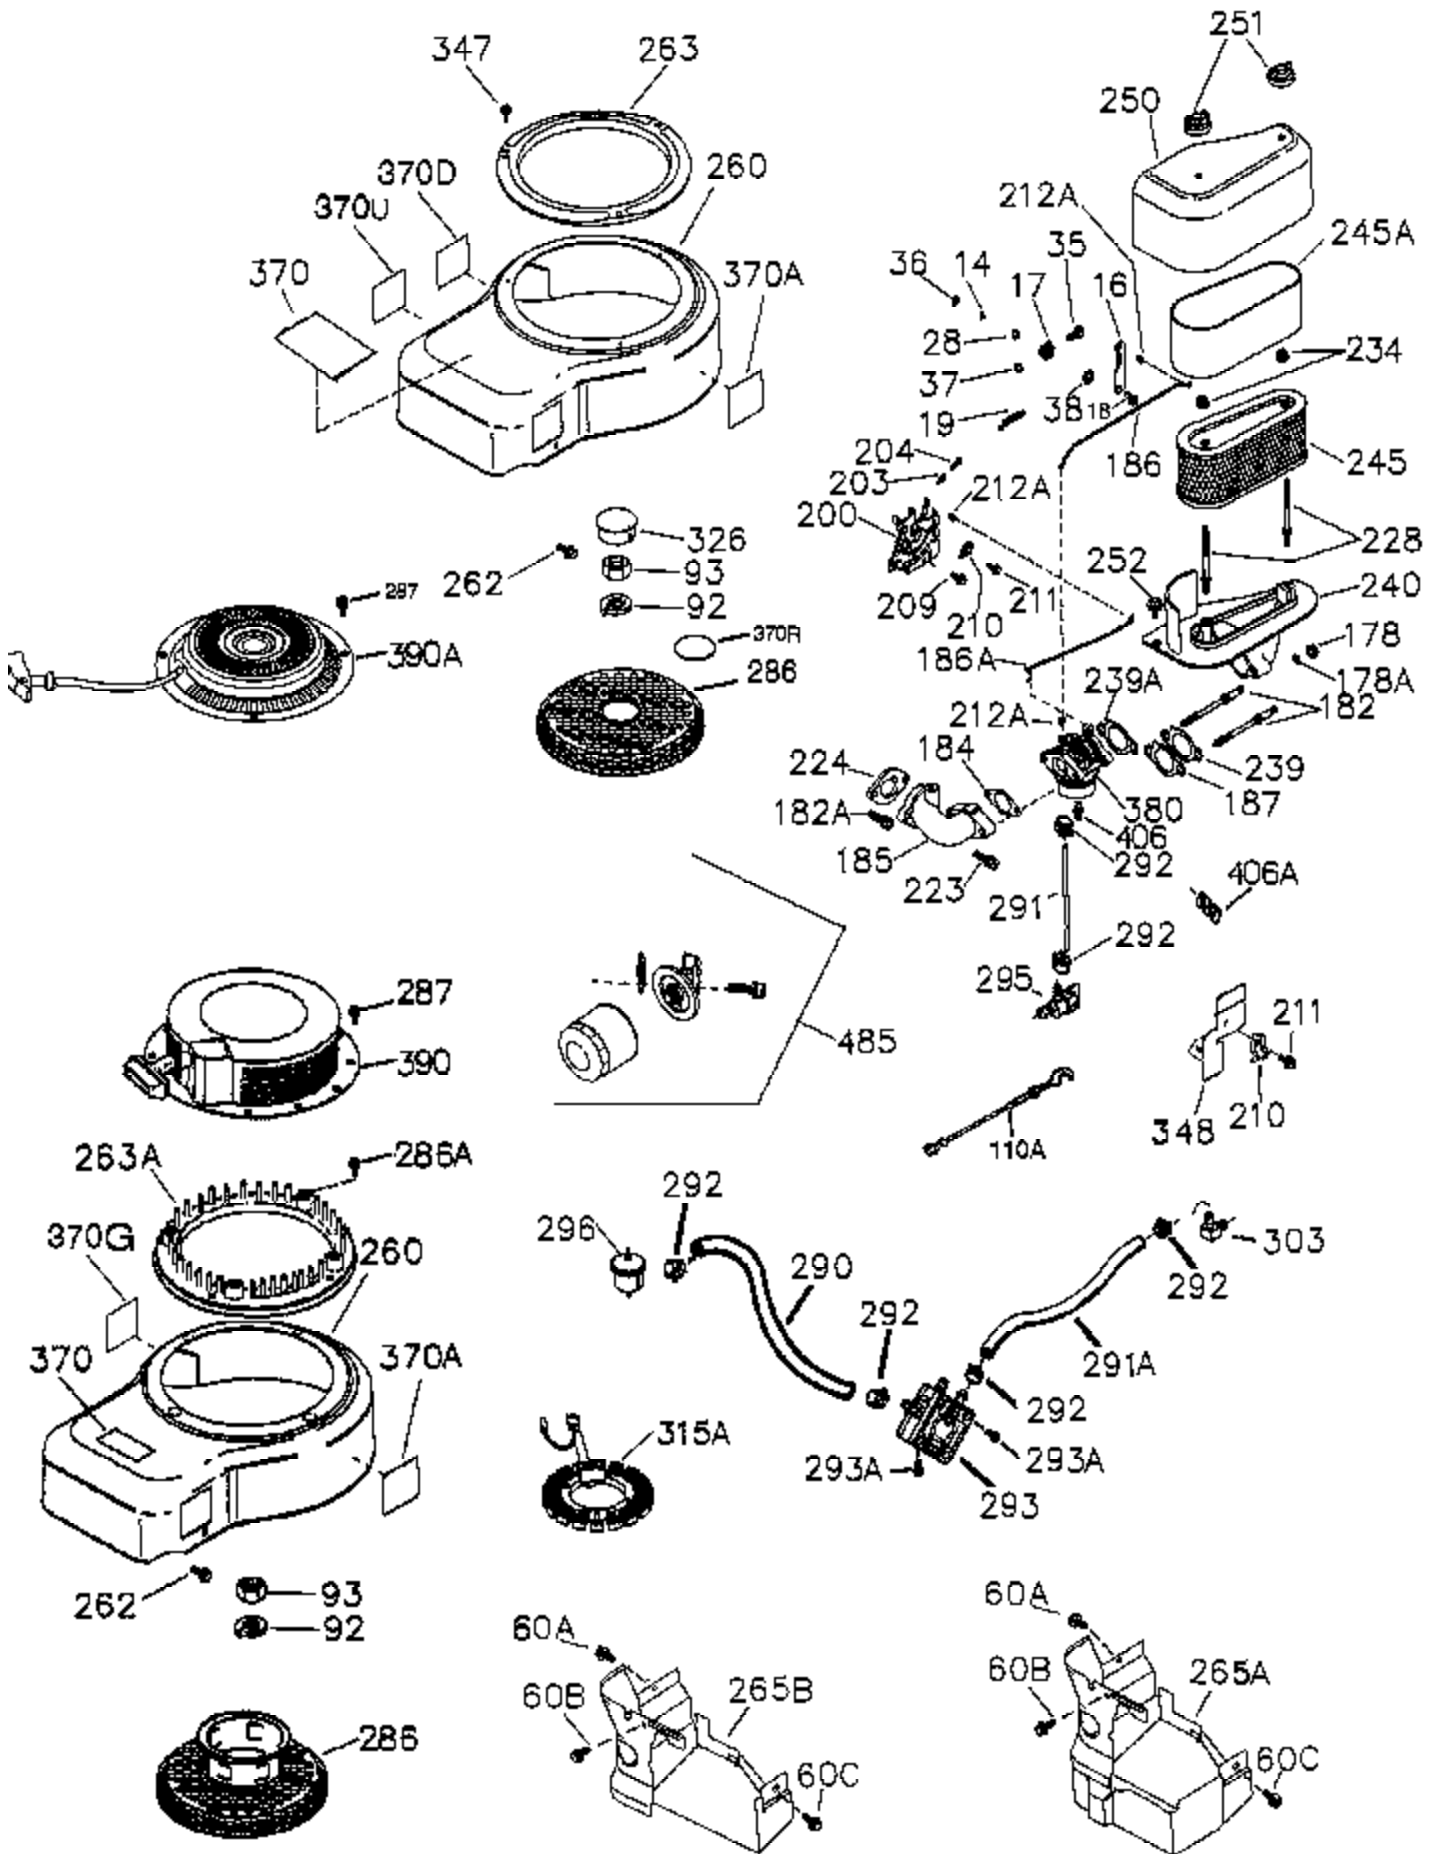

Ref #	Part Number	Qty	Description
14	28277	2	Washer
16	36346A	1	Governor Lever (Incl. 212A)
17	29916	1	Governor Lever Clamp
18	650548	1	Screw, 8-32 x 5/16"
19	36414	1	Extension Spring
28	30322	1	Lock Nut, 8-32
35	29826	1	Screw, 10-32 x 3/4"
36	29918	1	Lock Washer
37	29216	1	Lock Nut, 10-32
38	29642	1	Retaining Ring
60B	650867	1	Screw, 10-24 x 1/2"
60A	650781	1	Screw, 5/16-18 x 11/16"
92	650666	1	Lock Washer
93	650594	1	Flywheel Nut
178	650928	2	Lock Nut, 1/4-20
182	650925	2	Carburetor Mounting Stud
184	36352	1	* Carburetor To Intake Pipe Gasket
185	36489	1	Intake Pipe
186	36354	1	Governor Link
186A	36353	1	Choke Link
200	36360	1	Control Bracket (Incl. 203,204,212A)
203	36482	1	Compression Spring
204	650777	1	Screw, 6-32 x 21/32"
209	650902	2	Screw, 10-32 x 7/16"
210	27793	1	Conduit Clip
211	28942	1	Screw, 10-32 x 3/8"
212A	36288	3	Bushing
223	650975	2	Screw, Torx T-30, 5/16-18 x 1-9/32"
224	36490	1	* Intake Spacer
228	650977	2	Air Cleaner Stud
234	650825	2	Nut & Lock Washer, 1/4-20
239	36358	1	* Air Cleaner Gasket
240	36355	1	Air Cleaner Body (Incl. 228 & 239)
245	36356	1	Air Cleaner Filter (Incl. 234)
245A	36357	1	Air Cleaner Filter
250	36359	1	Air Cleaner Cover
251	650886	2	Wing Nut, 1/4-20
252	650976	1	Screw, 1/4-20 x 19/32"
260	36347	1	Blower Housing
262	650737	3	Screw, 1/4-20 x 1/2"
263	36367	1	Trim Ring
286	36343	1	Cup & Screen
290	30705	1	Fuel Line
292	26460	2	Fuel Line Clamp
296	34279B	1	Fuel Filter
326	36210	1	Screen Plug
347	650949	3	Screw, 10-32 x 9/16"
370	36261	1	Instruction Decal
370A	35274	1	Instruction Decal
380	640000	1	Carburetor (Incl. 184 & 212A)
394A	650982	1	Washer
485	36435	1	Oil Filter Adapter Kit (Optional) (Incl. 36262 Oil Filter, 36374 Oil Filter Adapter, 650971 Screw, 36335 Oil Passage Gasket)