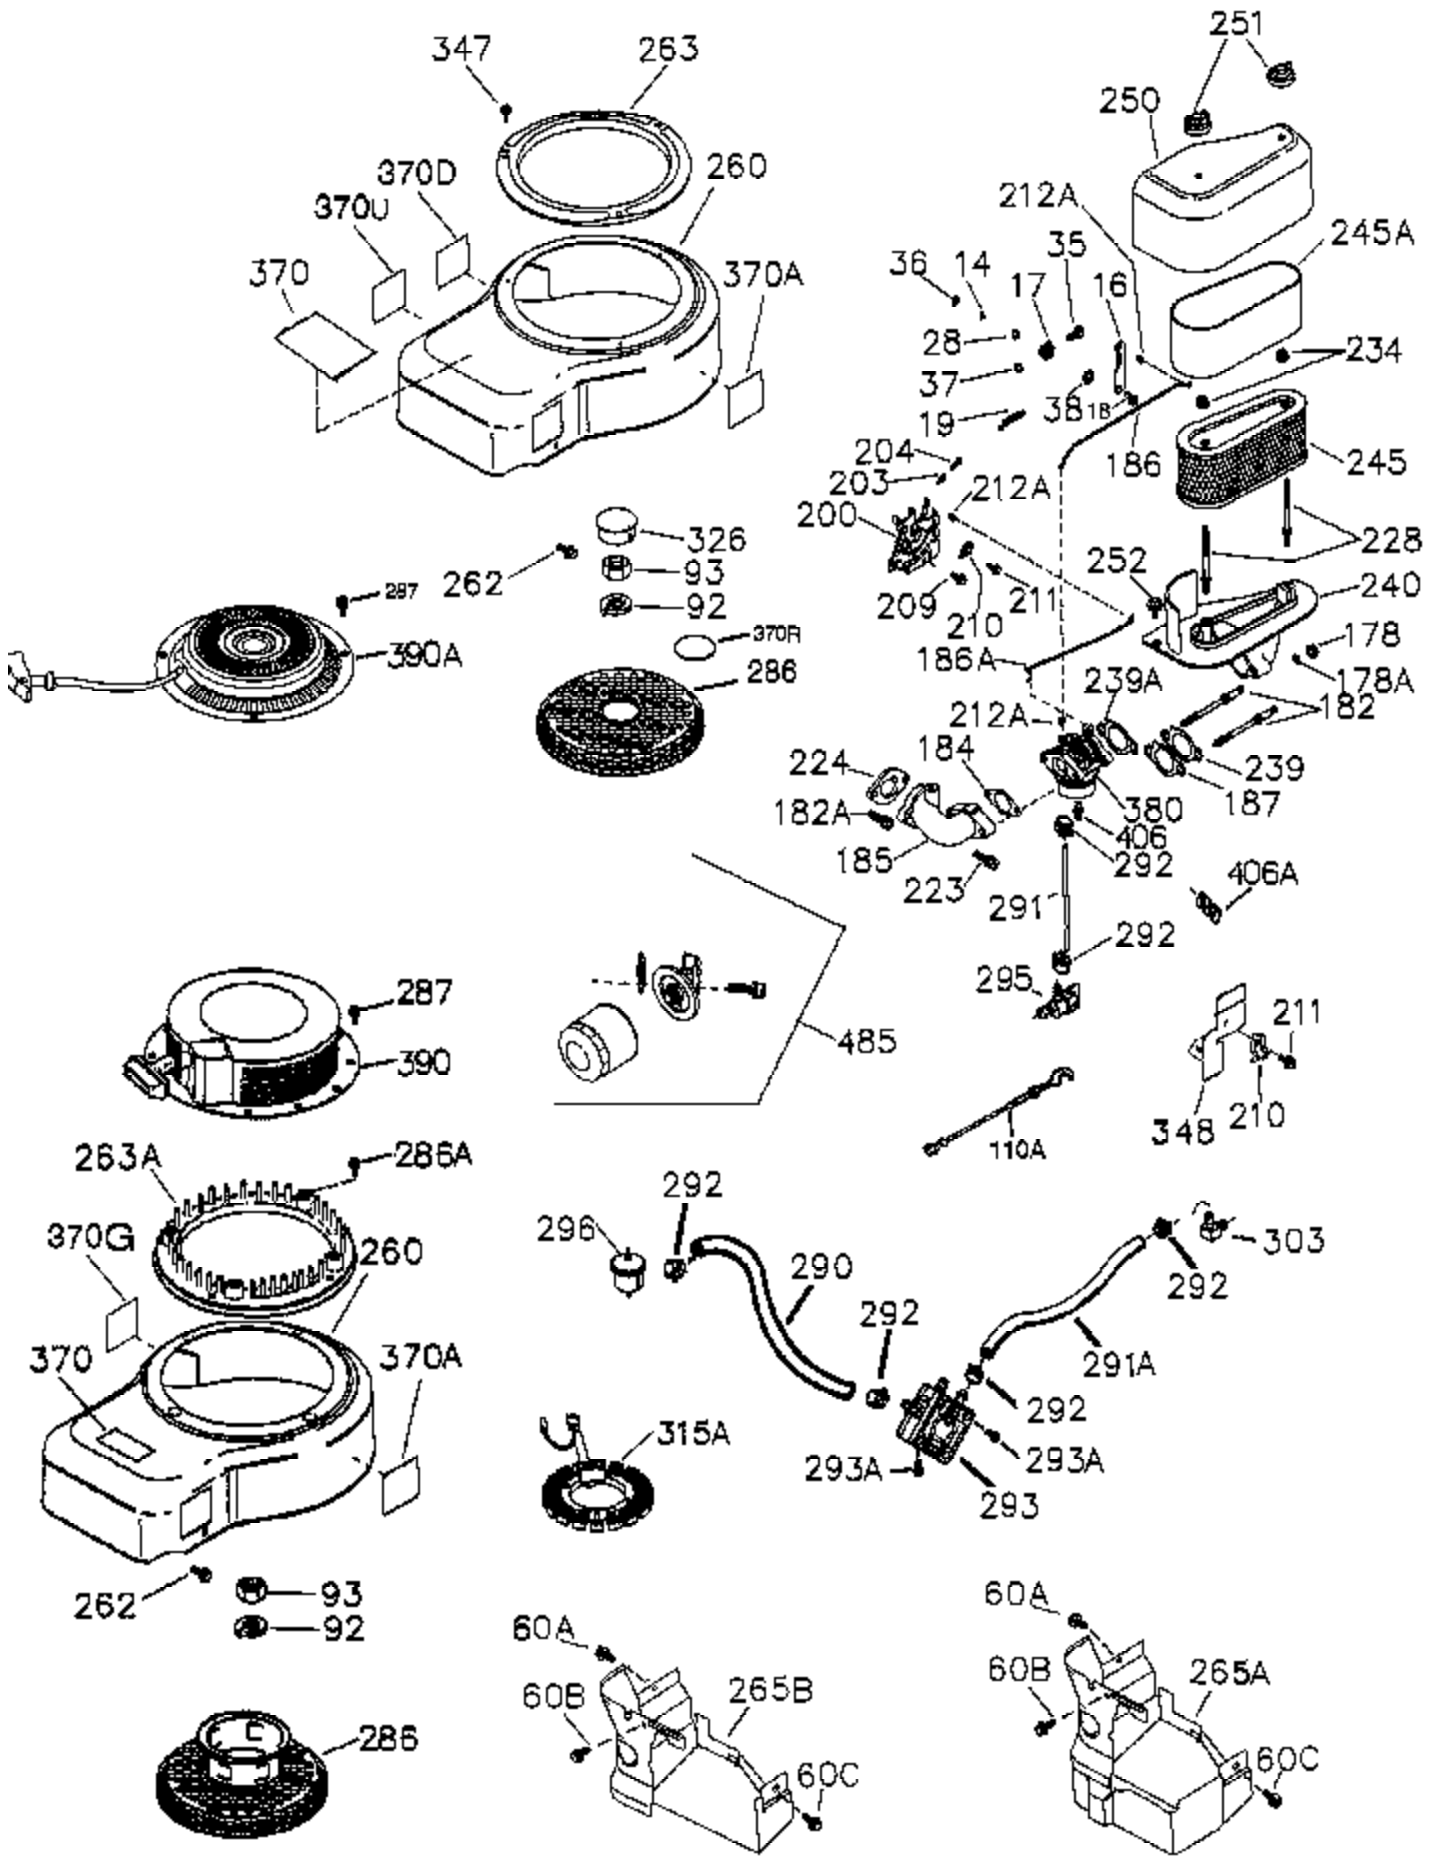

Ref #	Part Number	Qty	Description
400	36567	1	* Gasket Set (Incl. items marked PK i n notes) Incl. one each of part #'s:35952, 36304, 36325, 36333, 36335, 36337, 36348, 36351, 36352, 36358, 36365, 36490, 36565
420	730225	1	SAE 30 4-Cycle Engine Oil (Quart)
475	36961	1	Oil Filter
476	36435A	1	Oil Filter Adapter (Incl. 475,476 & 4 77)
477	650978	2	Screw, Torx T-30, 5/16-18 x 1-7/16"
479	36335	1	* Oil Passage Gasket