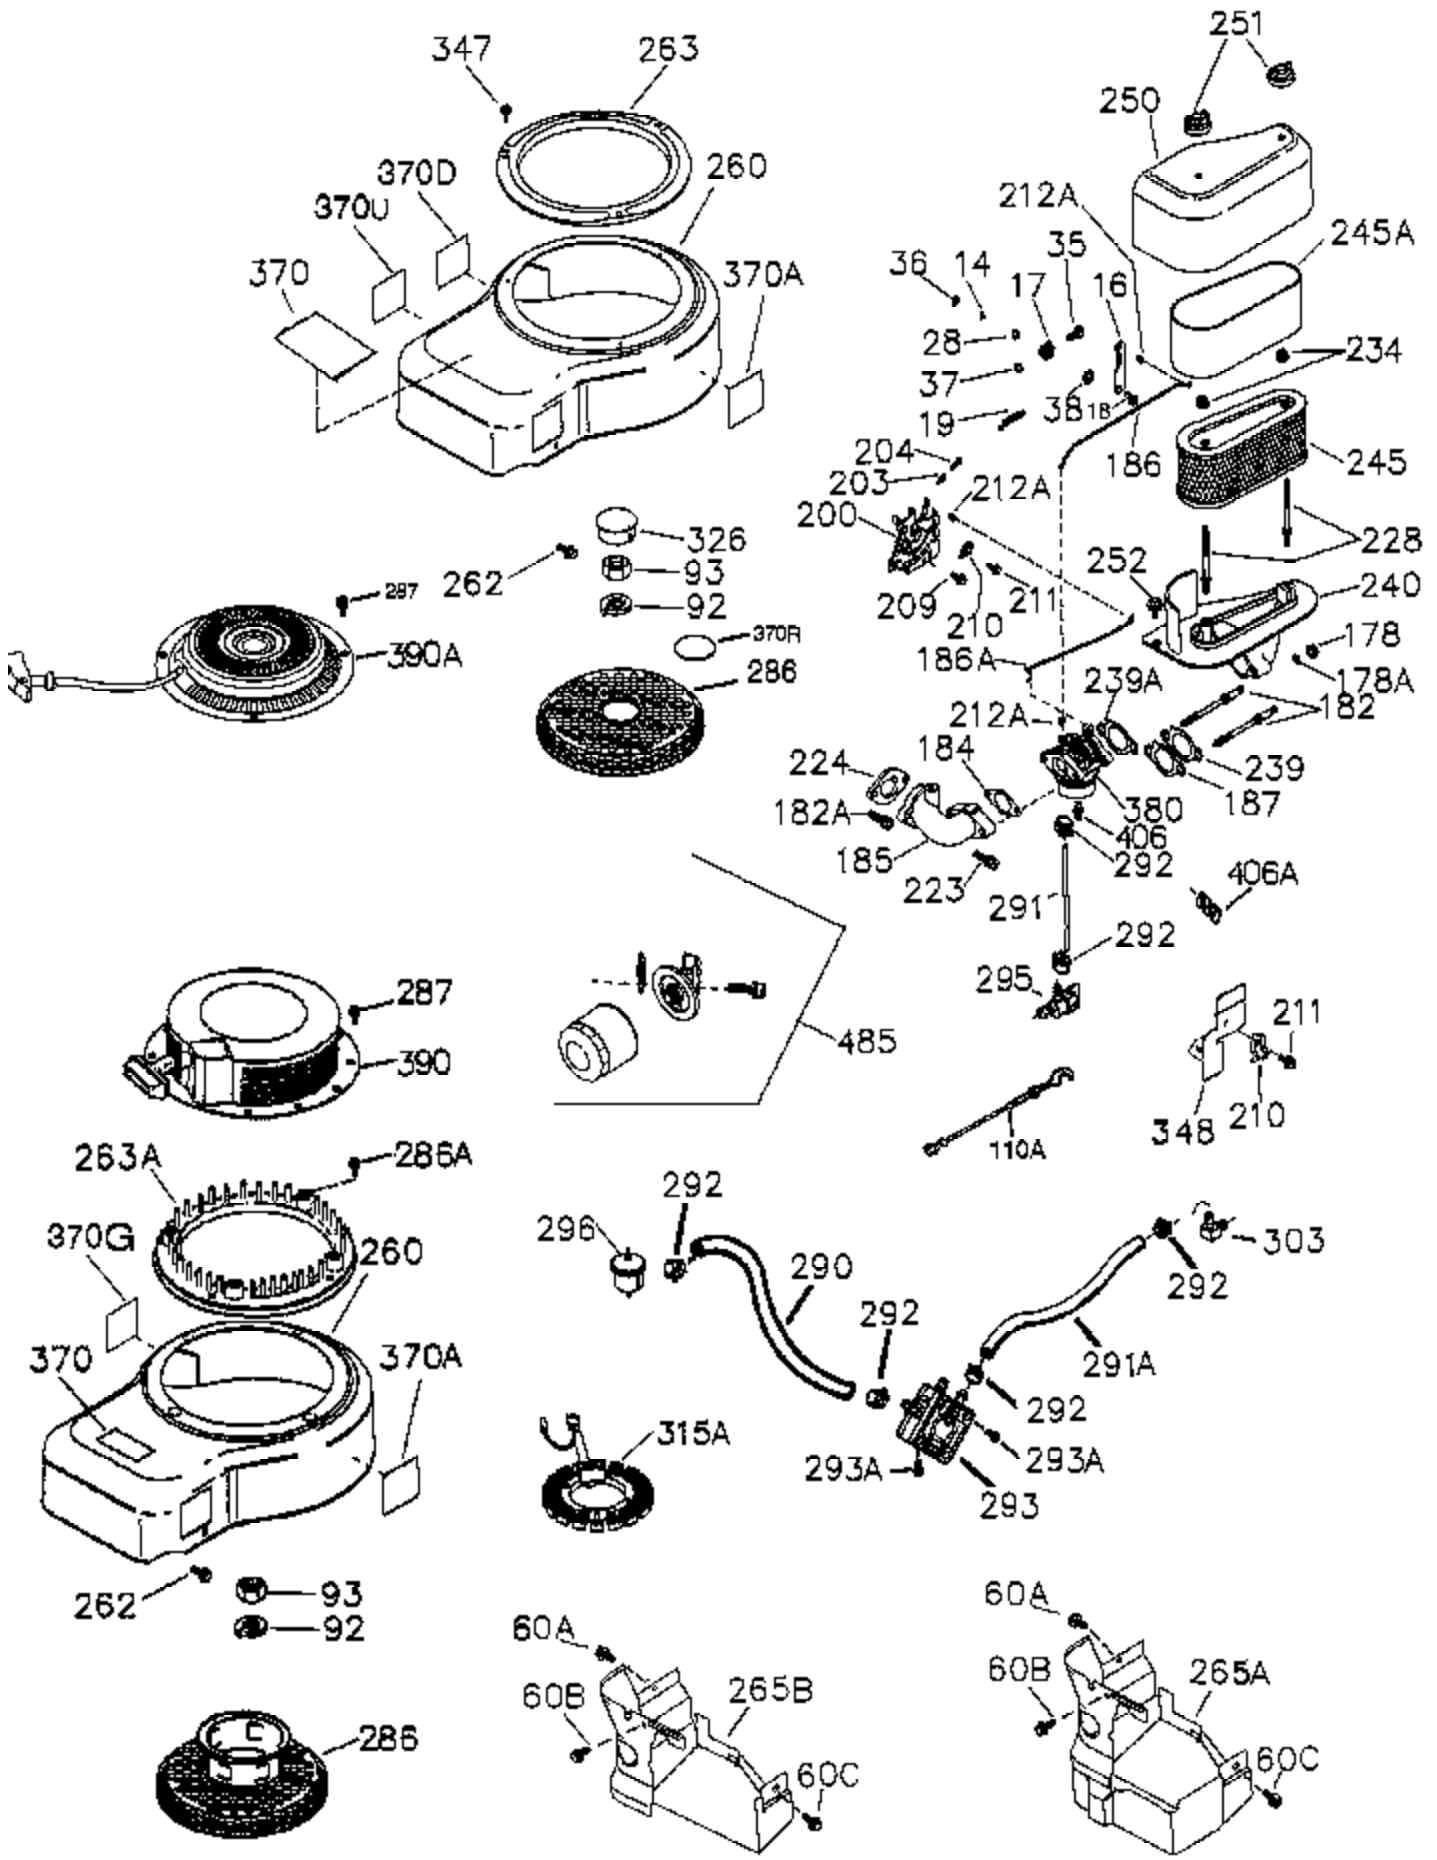

Ref #	Part Number	Qty	Description
400	36567	1	* Gasket Set (Incl. items marked PK i n notes) Incl. one each of part #'s:35952, 36304, 36325, 36333, 36335, 36337, 36348, 36351, 36352, 36358, 36365, 36490, 36565
420	730225	1	SAE 30 4-Cycle Engine Oil (Quart)
475	36961	1	Oil Filter
476	36435A	1	Oil Filter Adapter (Incl. 475, 476 & 477)
477	650978	2	Screw, Torx T-30, 5/16-18 x 1-7/16"
479	36335	1	* Oil Filter Adapter Gasket