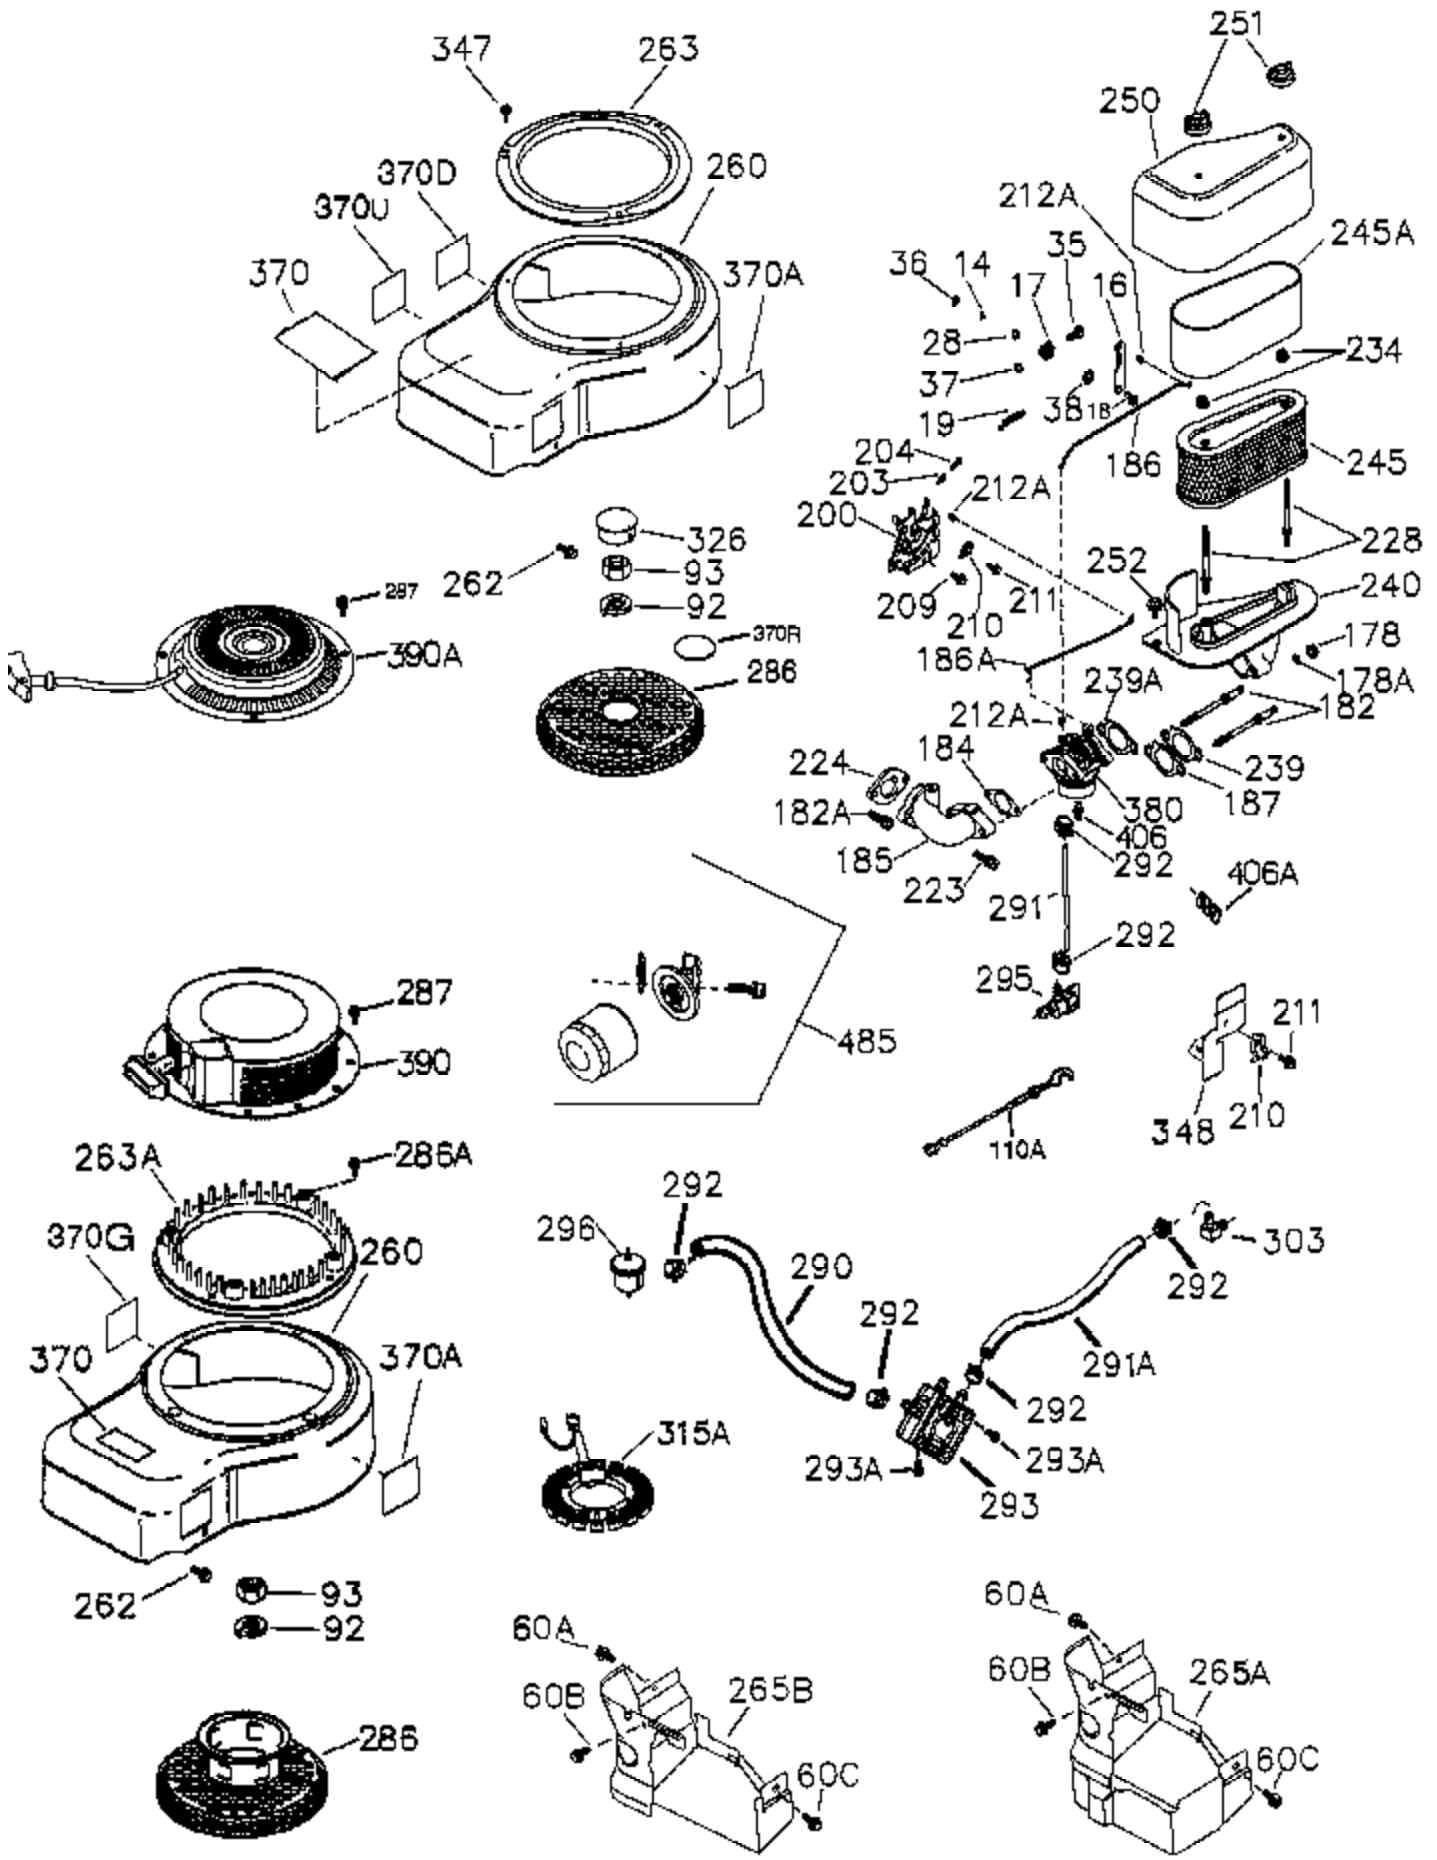

Ref #	Part Number	Qty	Description
14	28277	2	Washer
16	36346A	1	Governor Lever (Incl. 212A)
17	29916	1	Governor Lever Clamp
18	651028	1	Screw, T-15, 8-32 x 3/8"
19	36414	1	Extension Spring
28	30322	1	Lock Nut, 8-32
35	29826	1	Screw, 10-32 x 3/4"
36	29918	1	Lock Washer
37	29216	1	Lock Nut, 10-32
38	29642	1	Retaining Ring
60B	650867	1	Screw, 10-24 x 1/2"
60A	650781	1	Screw, 5-16/18 x 11/16"
60C	650737	1	Screw, 1/4-20 x 1/2"
92	650666	1	Lock Washer
93	650594	1	Flywheel Nut
110A	36917	1	Ground Wire
178	650928	2	Lock Nut, 1/4-20
182	650925A	2	Carburetor Mounting Stud
184	36352	1	* Carburetor To Intake Pipe Gasket
185	36852	1	Intake Pipe
186	36354	1	Governor Link
186A	36353	1	Choke Link
200	36360	1	Control Bracket (Incl. 203,204,212A)
203	36482	1	Compression Spring
204	651019	1	Screw, T-10, 6-32 x 41/64"
209	650902	2	Screw, 10-32 x 7/16"
210	27793	1	Conduit Clip
211	28942	1	Screw, 10-32 x 3/8"
212A	36288	3	Bushing
223	650975	2	Screw, T-30, 5/16-18 x 1-9/32"
224	36490	1	* Intake Pipe Gasket
228	650977	2	Air Cleaner Stud
234	650825	2	Nut & Lock Washer, 1/4-20
239	36358	1	* Air Cleaner Gasket
240	36355	1	Air Cleaner Body (Incl. 228 & 239)
245	36356	1	Air Cleaner Filter (Incl. 234)
245A	36357	1	Air Cleaner Filter
250	36359	1	Air Cleaner Cover
251	650886	2	Wing Nut, 1/4-20
252	650976	1	Screw, 1/4-20 x 19/32"
260	36347	1	Blower Housing
262	650737	3	Screw, 1/4-20 x 1/2"
263	36367	1	Trim Ring
265A	36370	1	Cylinder Head Cover
286	36343	1	Cup & Screen
290	29774	1	Fuel Line
291	30705	1	Fuel Line
291A	29774	1	Fuel Line
292	26460	6	Fuel Line Clamp
293	35787	1	Pulse Pump (Incl. 294)
293A	650931	2	Screw, 8-32 x 1-1/2"
296	34279B	1	Fuel Filter (Incl. 292)
303	32958	1	Fuel Fitting
315A	611185	1	Alternator Coil (16 Amp)(Incl. 322 & 323)
326	36210	1	Screen Plug
347	650949	3	Screw, 10-24 x 9/16"
370G	35274	1	Oil Instruction Decal
370	36261	1	Identification Decal