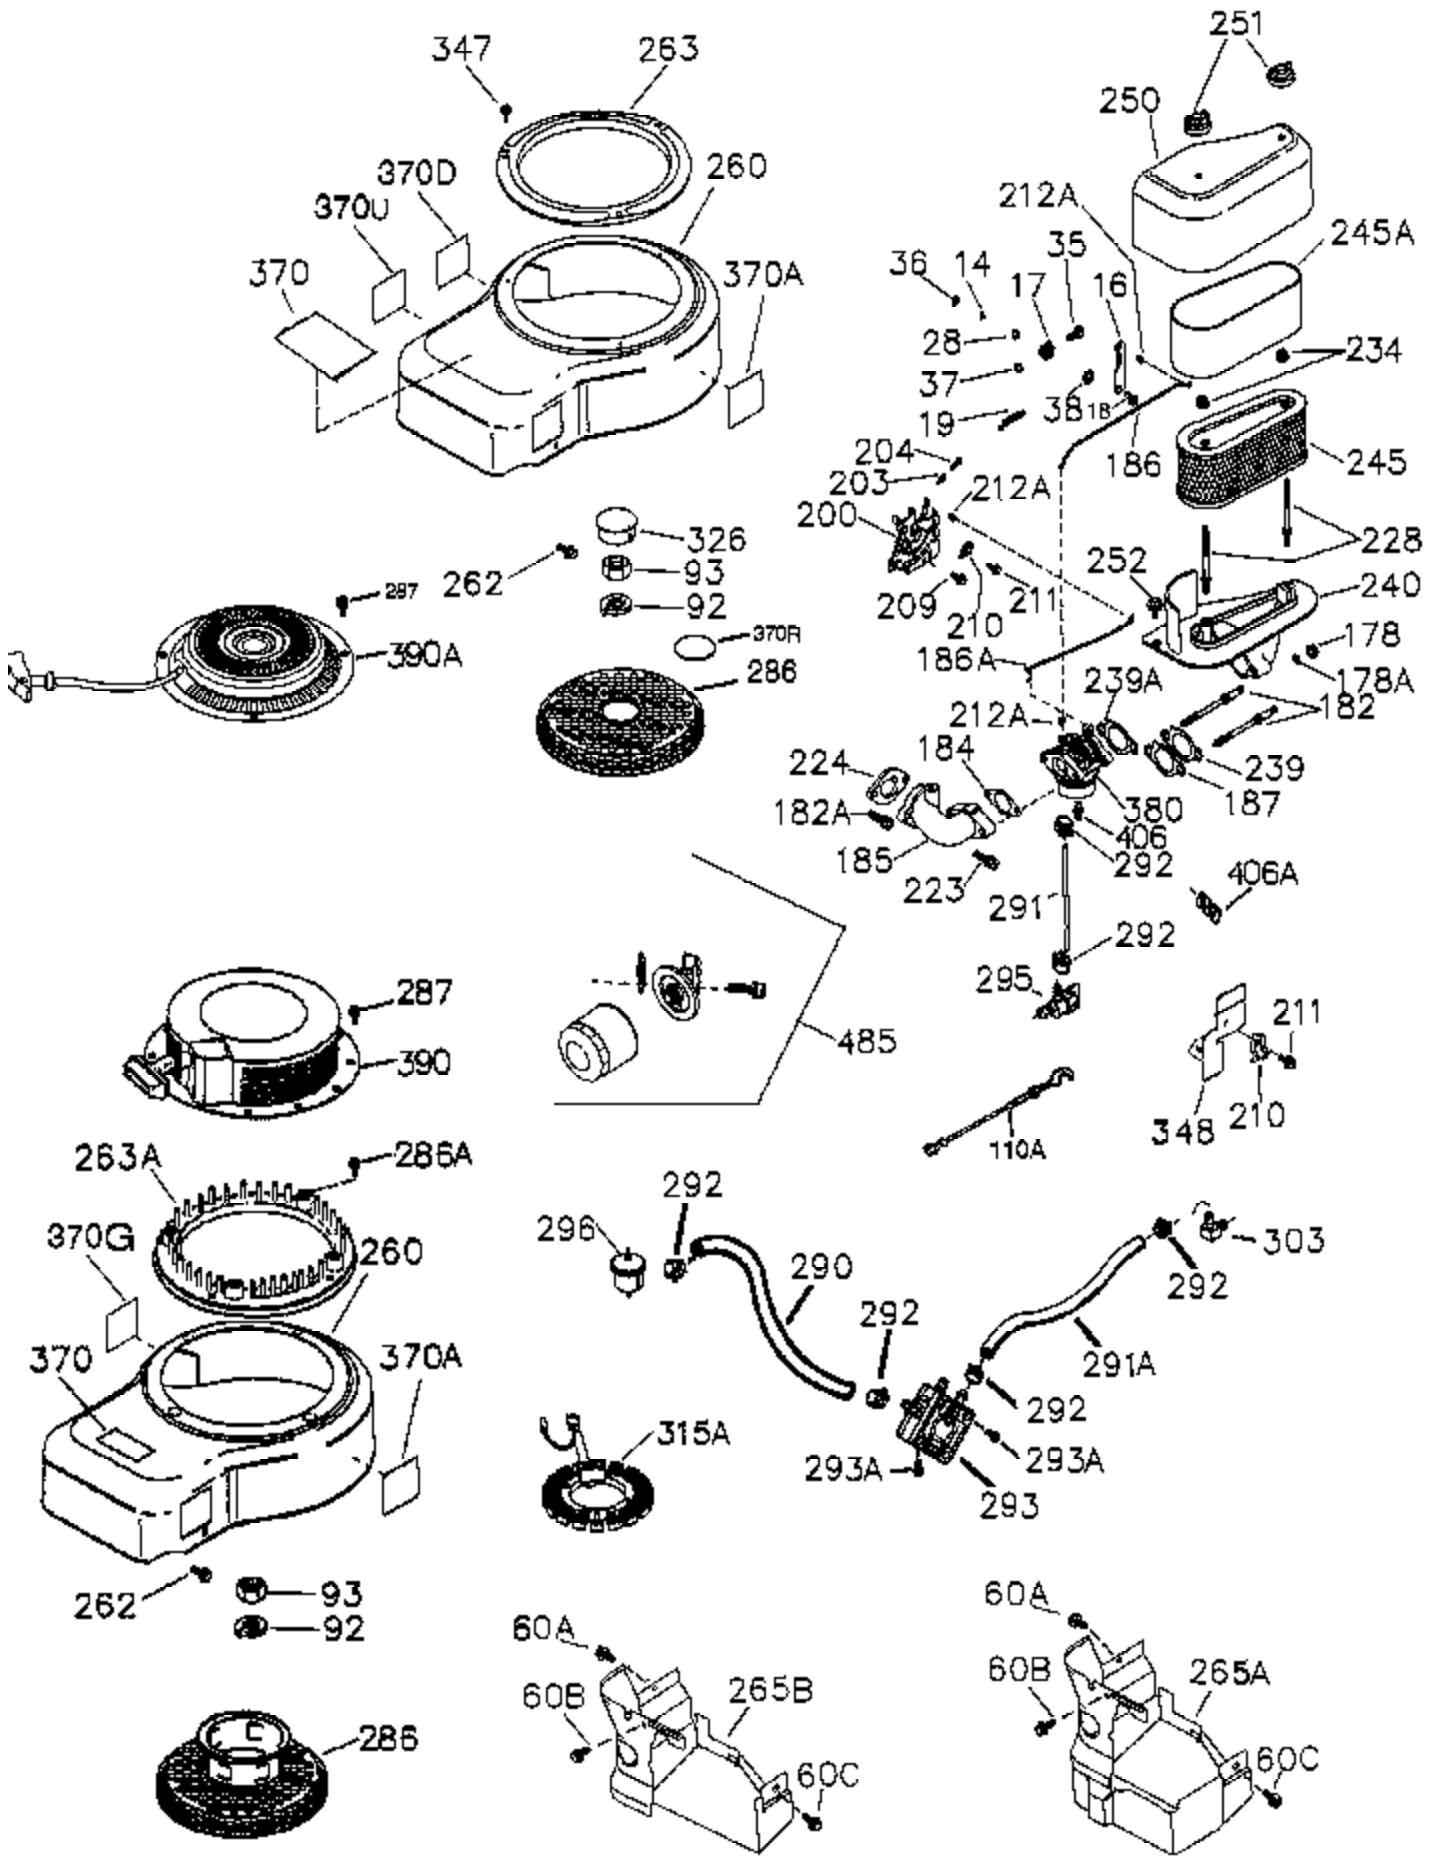

Ref #	Part Number	Qty	Description
14	28277	2	Washer
16	36346A	1	Governor Lever
17	29916	1	Governor Lever Clamp
18	651028	1	Screw, Torx T-15, 8-32 x 3/8"
19	36414	1	Extension Spring
28	30322	1	Lock Nut, 8-32
35	29826	1	Screw, 10-32 x 3/4"
36	29918	1	Lock Washer
37	29216	1	Lock Nut, 10-32
38	29642	1	Retaining Ring
60A	650781	1	Screw, 5-16/18 x 11/16"
60C	650737	1	Screw, 1/4-20 x 1/2"
60B	650867	1	Screw, 10-24 x 1/2"
92	650666	1	Lock Washer
93	650594	1	Flywheel Nut
178	650928	2	Lock Nut, 1/4-20
182	650925A	2	Carburetor Mounting Stud
184	36352	1	* Carburetor To Intake Pipe Gasket
185	36852	1	Intake Pipe
186	36354	1	Governor Link
186A	36353	1	Choke Link
200	36360	1	Control Bracket (Incl. 203,204,212A)
203	36482	1	Compression Spring
204	650777	1	Screw, 6-32 x 21/32"
209	650902	2	Screw, 10-32 x 7/16"
210	27793	1	Conduit Clip
211	28942	1	Screw, 10-32 x 3/8"
212A	36288	3	Bushing
223	650975	2	Screw, Torx T-30, 5/16-18 x 1-9/32"
224	36490	1	* Intake Pipe Gasket
228	650977	2	Air Cleaner Stud
234	650825	2	Nut & Lock Washer, 1/4-20
239	36358	1	* Air Cleaner Gasket
240	36355	1	Air Cleaner Body (Incl. 228 & 239)
245	36356	1	Air Cleaner Filter (Incl. 234)
245A	36357	1	Air Cleaner Filter
250	36359	1	Air Cleaner Cover
251	650886	2	Wing Nut, 1/4-20
252	650976	1	Screw, 1/4-20 x 19/32"
260	36347	1	Blower Housing
262	650737	3	Screw, 1/4-20 x 1/2"
263	36367	1	Trim Ring
286	36343	1	Cup & Screen
290	29774	2	Fuel Line
292	26460	4	Fuel Line Clamp
295	37147	1	Fuel Shut-Off Valve
296	34279B	1	Fuel Filter (Incl. 292)
326	36210	1	Screen Plug
347	650949	3	Screw, 10-32 x 9/16"
370G	35274	1	Oil Instruction Decal
370A	36261	1	Identification Decal
380	640034	1	Carburetor (Incl. 184 & 212A)
394A	650982	1	Washer
485	36435	1	Oil Filter Adapter Kit (Optional) (Incl. 36262 Oil Filter, 36374 Oil Filter Adapter, 650971 Screw, 36335 Oil Passage Gasket)