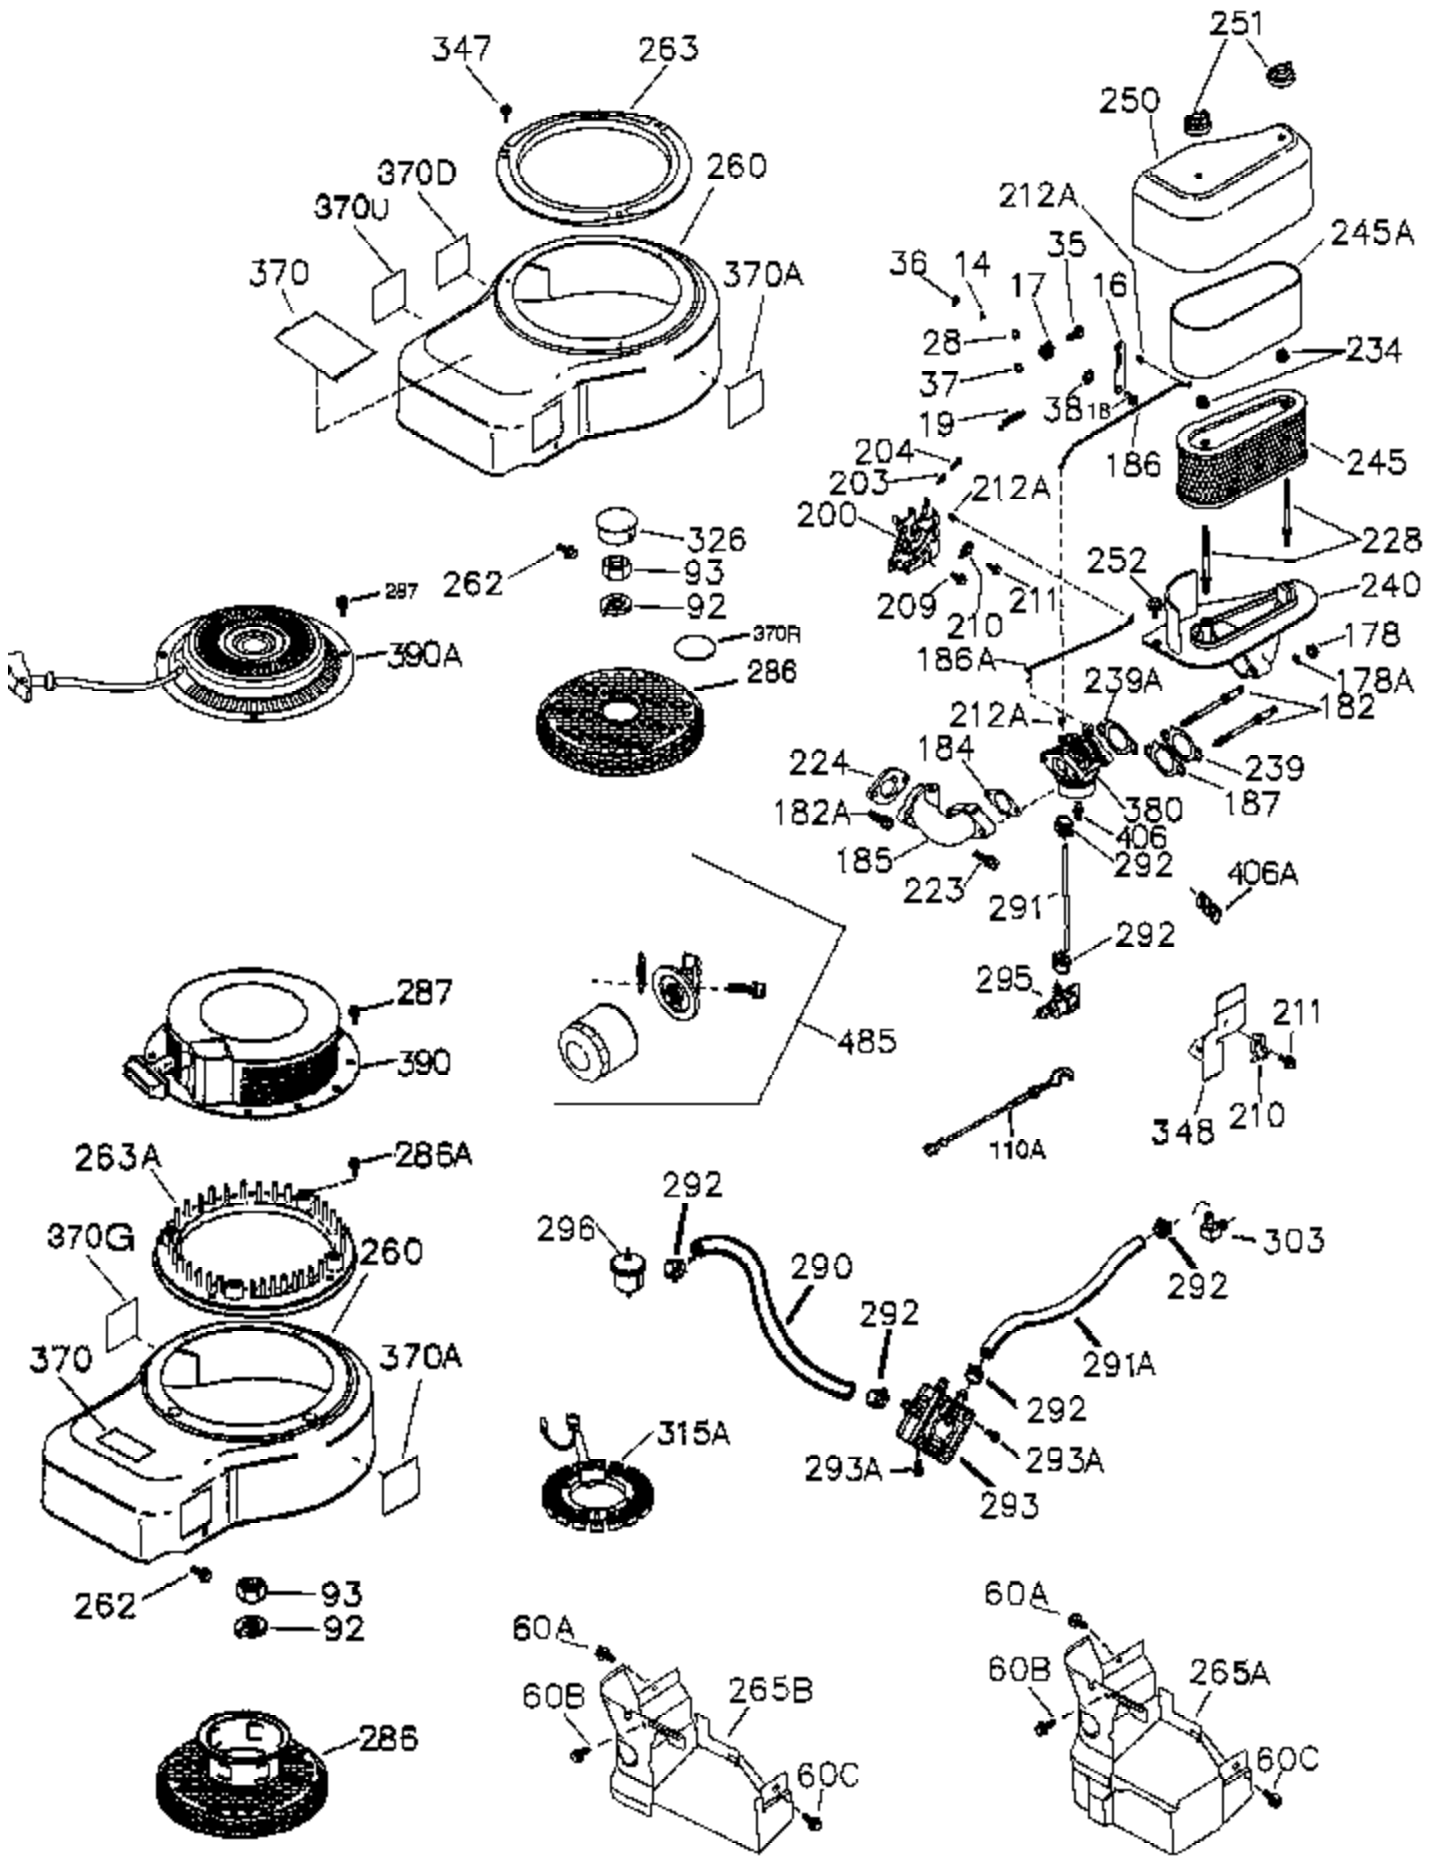

Ref #	Part Number	Qty	Description
477	650978	2	Screw, Torx T-30, 5/16-18 x 1-7/16"
479	36335	1	* Oil Filter Adapter Gasket