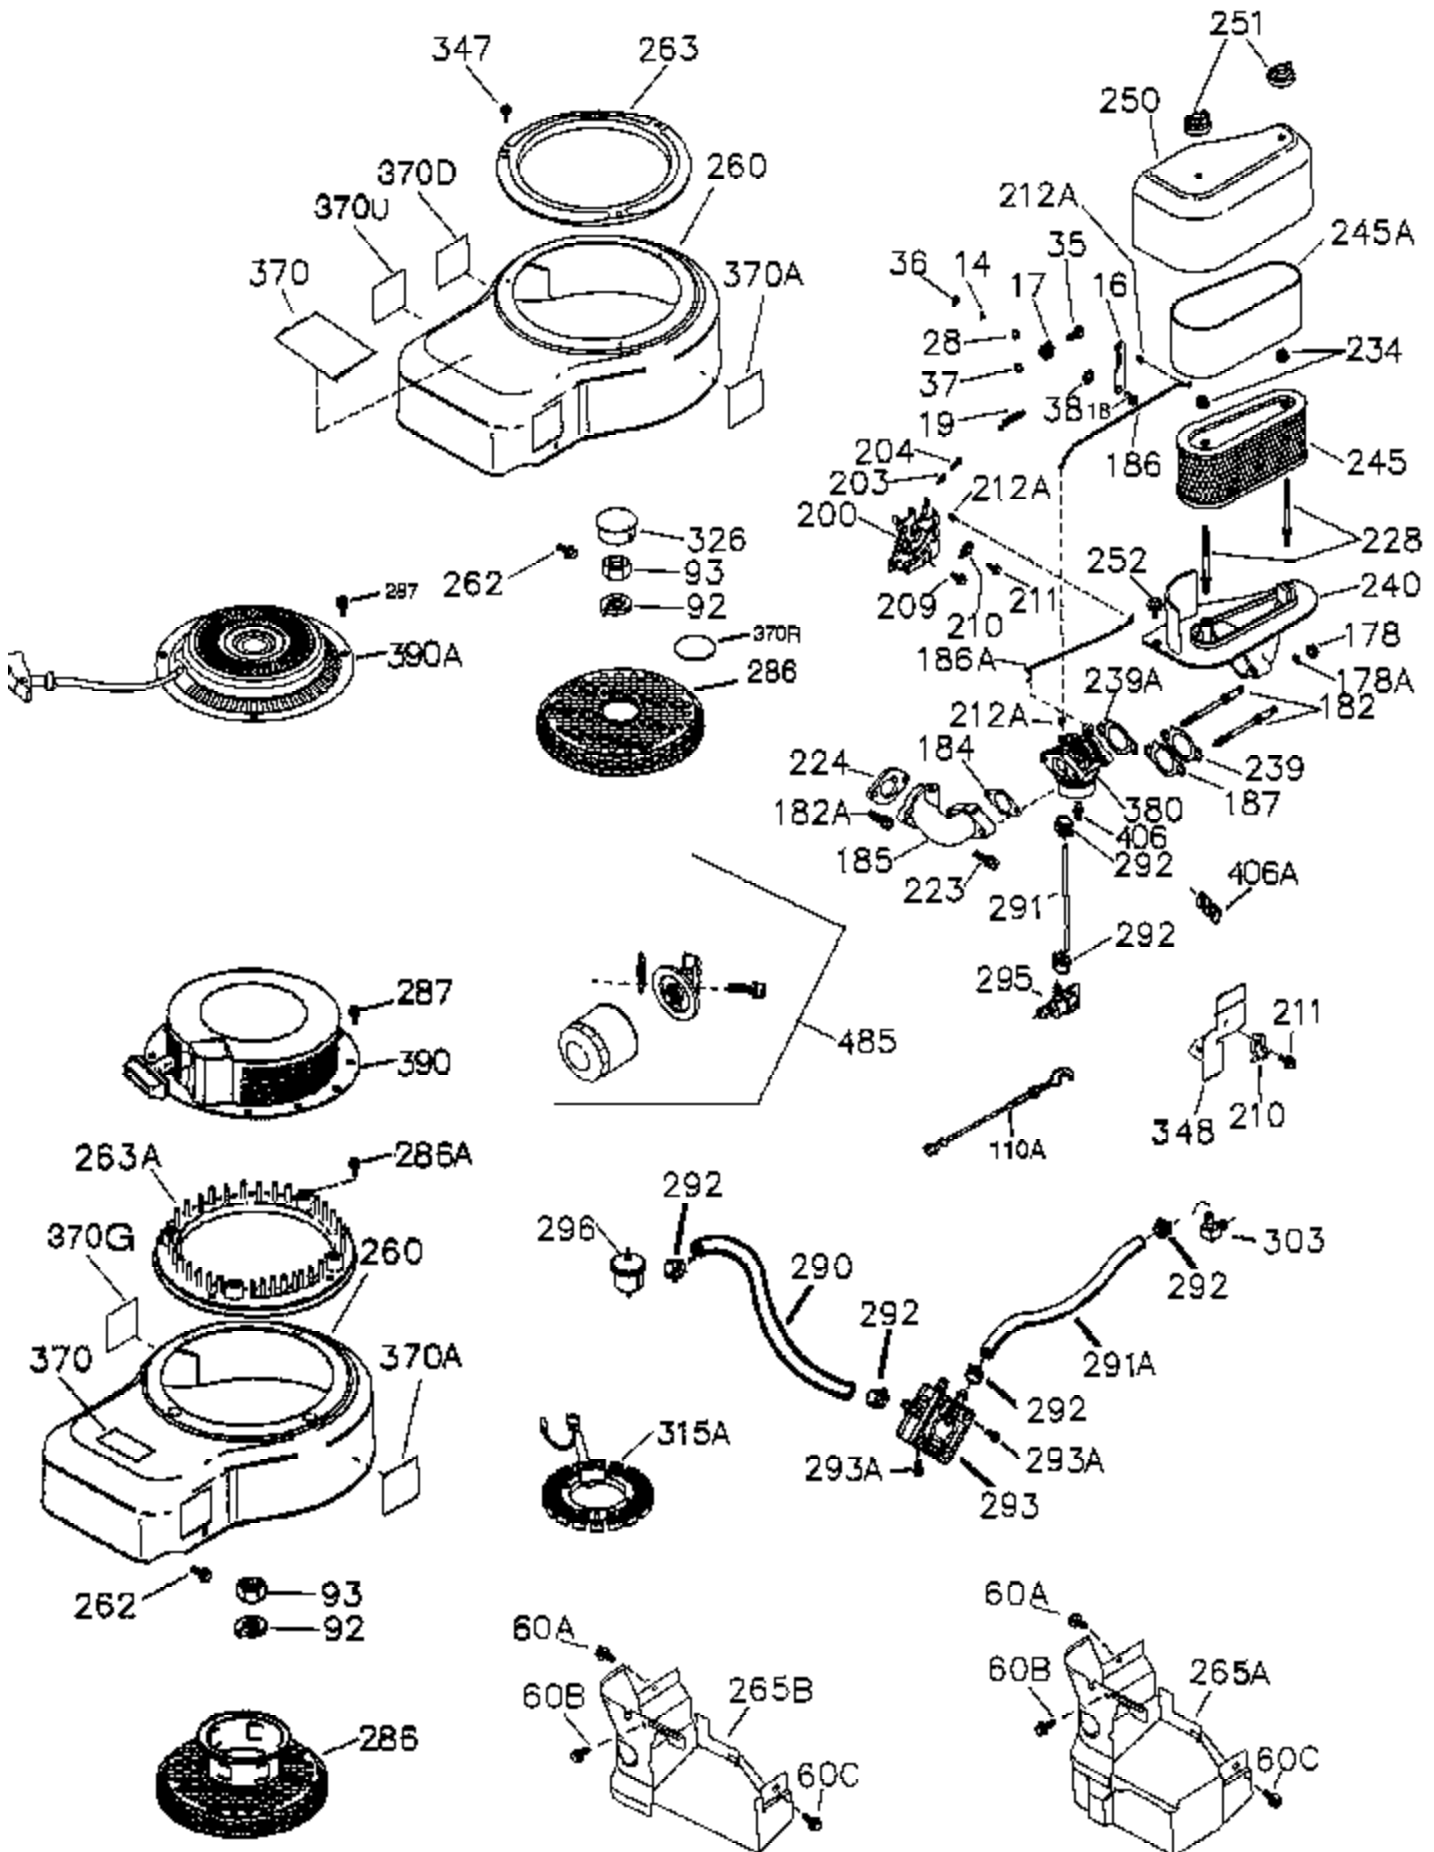

Ref #	Part Number	Qty	Description
119	36337	1	* Cylinder Head Gasket
120	36488	1	Cylinder Head
125	35308	1	Exhaust Valve (Std.)
125	35433	1	Exhaust Valve (1/32" OS)
126	35309	1	Intake Valve (Std.)
126	35432	1	Intake Valve (1/32" OS)
127	650691	6	Washer
128	650690	6	Belleville Washer
130	650946	6	Screw, 5/16-18 x 2-45/64"
135	34645	1	Spark Plug (RN4C)
150	33507	2	Valve Spring
151	33508	2	Valve Spring Keeper
153	36339	1	Push Rod Guide
154	650972	2	Rocker Arm Stud
155	35950	2	Rocker Arm
156	730636	2	Rocker Arm Bearing
157	730636	2	Screw, 5/16-24 x 1/4"
158	36340	2	Push Rod
159	35952	1	* Rocker Arm Cover Gasket
160	35953A	1	Rocker Arm Housing
161	30063	4	Screw, Torx T-30, 1/4-20 x 1/2"
169	36304	1	* Breather Gasket
172	36305	1	Valve Cover
173	36306	1	Breather Tube
174	30063	4	Screw, Torx T-30, 1/4-20 x 1/2"
265	36615	1	Cylinder Head Cover
270A	35829A	1	Exhaust Port Liner
305	36349	1	Oil Fill Tube
306	37401	1	* "O" Ring
307	35499	1	"O" Ring
309	650974	1	Screw, 1/4-20 x 57/64"
310	36366	1	Dipstick
314	651007	2	Screw, Torx T-15, 10-24 x 15/16"
315	611181	1	Alternator Coil (3/5 Split) (Incl.321 - 323)
321	611161	1	Diode
322	611142	1	Connector Body
323	611118	1	Terminal
325A	36342	1	Wire Clip
325B	37230	1	Wire Clip
361	650969	2	Screw, 5/16-18 x 29/32"
381	650767	1	Screw, 8-32 x 27/64"
382	36328	1	Oil Strainer Screen
385	570673	1	Ball
386	36329	1	Pressure Relief Spring
387	36330	1	Roll Pin
394A	650982	1	Washer
395	36795	1	Electric Starter Motor (12 Volt)
400	36567	1	* Gasket Set (Incl. items marked PK i n notes) Incl. one each of part #'s:35952, 36304, 36325, 36333, 36335, 36337, 36348, 36351, 36352, 36358, 36365, 36490, 36565
420	730225	1	SAE 30 4-Cycle Engine Oil (Quart)
477	650971	2	Screw, Torx T-30, 5/16-18 x 7/8"
478	36336	1	Oil Passage Cover (Incl. 479)
479	36335	1	* Oil Filter Adapter Gasket